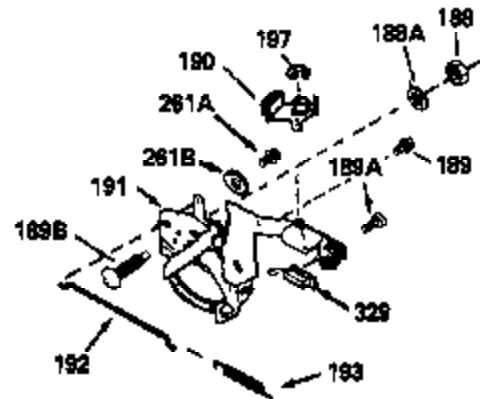

ILLUSTRATION SHOWS TYPICAL PARTS ONLY. ORDER BY PART NUMBER. PARTS NOT LISTED ARE SUPPLIED BY OEM.

VIEW 2 OF 2

Ref #	Part Number	Qty	Description
	92 650815		Belleville Washer
	93 650390		Flywheel Nut
189A	650911		Screw, Torx T-30, 1/4-20 x 5/8" (As r eq.)
230	34338		Air Cleaner Gasket
238A	650806		Screw, 10-32 x 5/8"
240A	450234		Air Cleaner Body
245A	450236		Air Cleaner Element
248	33008		Air Cleaner Tube
250A	33007		Air Cleaner Cover
261B	650854		Washer
316A	450235		Mesh Screen
326	450237		Button Plug