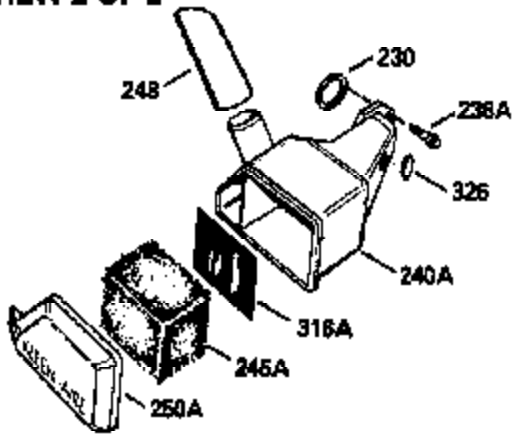

ILLUSTRATION SHOWS TYPICAL PARTS ONLY. ORDER BY PART NUMBER. PARTS NOT LISTED ARE SUPPLIED BY OEM.

VIEW 2 OF 2

Ref #	Part Number	Qty	Description
	92 650815		Belleville Washer
	93 650390		Flywheel Nut
189A	650911		Screw, Torx T-30, 1/4-20 x 5/8" (As r eq.)
230	34338		Air Cleaner Gasket
238A	650806		Screw, 10-32 x 5/8"
240A	450234		Air Cleaner Body
245A	450236		Air Cleaner Element
248	33008		Air Cleaner Tube
250A	33007		Air Cleaner Cover
261B	650854		Washer
316A	450235		Mesh Screen
326	450237		Button Plug