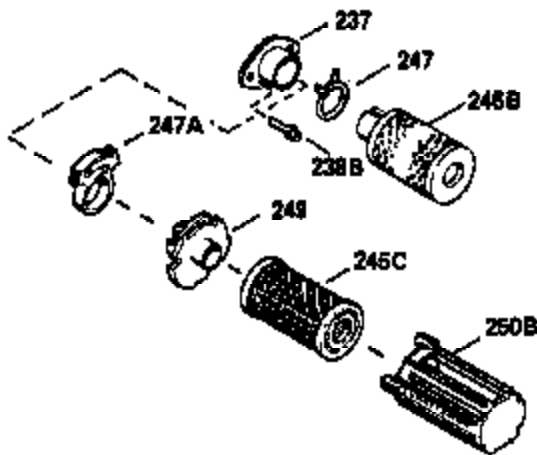

ILLUSTRATION SHOWS TYPICAL PARTS ONLY. ORDER BY PART NUMBER. PARTS NOT LISTED ARE SUPPLIED BY OEM.

VIEW 2 OF 2

Ref #	Part Number	Qty	Description
	92 650815		Belleville Washer
	93 650390		Flywheel Nut
189A	650911		Screw, Torx T-30, 1/4-20 x 5/8" (As r eq.)
230	34338		Air Cleaner Gasket
238A	650806		Screw, 10-32 x 5/8"
240A	450234		Air Cleaner Body
245A	450236		Air Cleaner Element
248	33008		Air Cleaner Tube
250A	33007		Air Cleaner Cover
261B	650854		Washer
316A	450235		Mesh Screen
326	450237		Button Plug