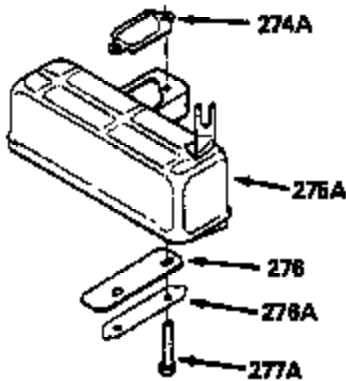

ILLUSTRATION SHOWS TYPICAL PARTS ONLY. ORDER BY PART NUMBER. PARTS NOT LISTED ARE SUPPLIED BY OEM.

VIEW 2 OF 2

Ref #	Part Number	Qty	Description
	92 650815		Belleville Washer
	93 650390		Flywheel Nut
189A	650911		Screw, Torx T-30, 1/4-20 x 5/8" (As r eq.)
230	34338		Air Cleaner Gasket
238A	650806		Screw, 10-32 x 5/8"
240A	450234		Air Cleaner Body
245A	450236		Air Cleaner Element
248	33008		Air Cleaner Tube
250A	33007		Air Cleaner Cover
261B	650854		Washer
316A	450235		Mesh Screen
326	450237		Button Plug