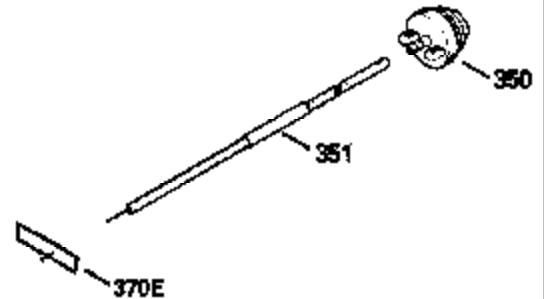

ILLUSTRATION SHOWS TYPICAL PARTS ONLY. ORDER BY PART NUMBER. PARTS NOT LISTED ARE SUPPLIED BY OEM.

VIEW 2 OF 2

Ref #	Part Number	Qty	Description
	92 650815		Belleville Washer
	93 650390		Flywheel Nut
189A	650911		Screw, Torx T-30, 1/4-20 x 5/8" (As r eq.)
230	34338		Air Cleaner Gasket
238A	650806		Screw, 10-32 x 5/8"
240A	450234		Air Cleaner Body
245A	450236		Air Cleaner Element
248	33008		Air Cleaner Tube
250A	33007		Air Cleaner Cover
261B	650854		Washer
316A	450235		Mesh Screen
326	450237		Button Plug