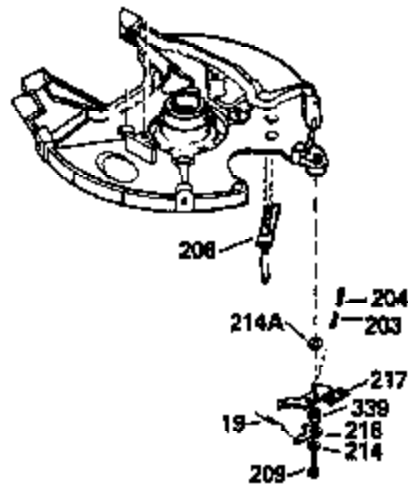

ILLUSTRATION SHOWS TYPICAL PARTS ONLY. ORDER BY PART NUMBER. PARTS NOT LISTED ARE SUPPLIED BY OEM.

VIEW 2 OF 2

Ref #	Part Number	Qty	Description
	92 650815		Belleville Washer
	93 650390		Flywheel Nut
189A	650911		Screw, Torx T-30, 1/4-20 x 5/8" (As r eq.)
230	34338		Air Cleaner Gasket
238A	650806		Screw, 10-32 x 5/8"
240A	450234		Air Cleaner Body
245A	450236		Air Cleaner Element
248	33008		Air Cleaner Tube
250A	33007		Air Cleaner Cover
261B	650854		Washer
316A	450235		Mesh Screen
326	450237		Button Plug