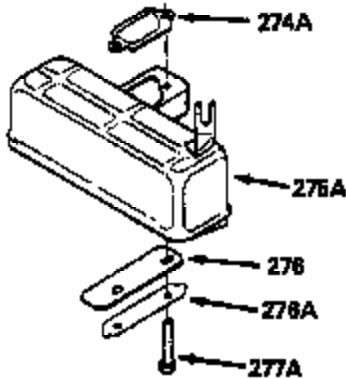

ILLUSTRATION SHOWS TYPICAL PARTS ONLY. ORDER BY PART NUMBER. PARTS NOT LISTED ARE SUPPLIED BY OEM.

VIEW 2 OF 2

Ref #	Part Number	Qty	Description
	92 650815		Belleville Washer
	93 650390		Flywheel Nut
189A	650911		Screw, Torx T-30, 1/4-20 x 5/8" (As r eq.)
230	34338		Air Cleaner Gasket
238A	650806		Screw, 10-32 x 5/8"
240A	450234		Air Cleaner Body
245A	450236		Air Cleaner Element
248	33008		Air Cleaner Tube
250A	33007		Air Cleaner Cover
261B	650854		Washer
316A	450235		Mesh Screen
326	450237		Button Plug