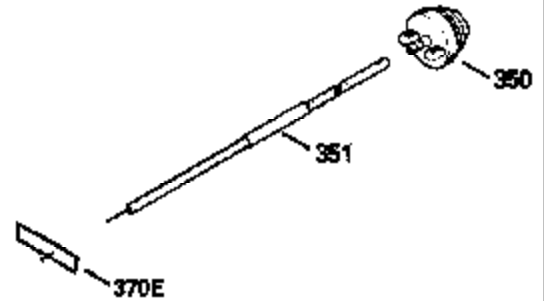

ILLUSTRATION SHOWS TYPICAL PARTS ONLY. ORDER BY PART NUMBER. PARTS NOT LISTED ARE SUPPLIED BY OEM.

VIEW 2 OF 2

Ref #	Part Number	Qty	Description
	92 650815		Belleville Washer
	93 650390		Flywheel Nut
189A	650911		Screw, Torx T-30, 1/4-20 x 5/8" (As r eq.)
230	34338		Air Cleaner Gasket
238A	650806		Screw, 10-32 x 5/8"
240A	450234		Air Cleaner Body
245A	450236		Air Cleaner Element
248	33008		Air Cleaner Tube
250A	33007		Air Cleaner Cover
261B	650854		Washer
316A	450235		Mesh Screen
326	450237		Button Plug