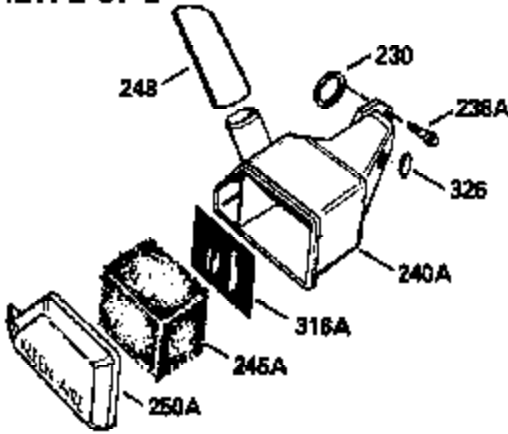

ILLUSTRATION SHOWS TYPICAL PARTS ONLY. ORDER BY PART NUMBER. PARTS NOT LISTED ARE SUPPLIED BY OEM.

VIEW 2 OF 2

Ref #	Part Number	Qty	Description
	92 650815		Belleville Washer
	93 650390		Flywheel Nut
189A	650911		Screw, Torx T-30, 1/4-20 x 5/8" (As r eq.)
189	650773		Screw, 1/4-20 x 1/2"
190	35831		Brake Lever
191	570658A		S.E. Brake Bracket
192	34966		Brake Control Link
193	34965		Brake Spring
197	32309		Retaining Ring
261A	650853		Screw, Torx T-30, 1/4-20 x 1/2"
261B	650854		Washer
285	590551		Starter Cup
287B			Rivet (Can be purchased locally)
329	610973		Terminal
350	570682		Primer Bulb
351	570656		Primer Line
357	36412		Starter Rope Retainer
390A	590420A		Rewind Starter (Refer to Division 5, Section C, page 25 or Fiche 23B, Grid G-11 for breakdown)