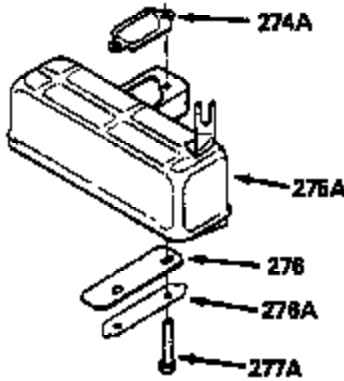

ILLUSTRATION SHOWS TYPICAL PARTS ONLY. ORDER BY PART NUMBER. PARTS NOT LISTED ARE SUPPLIED BY OEM.

VIEW 2 OF 2

Ref #	Part Number	Qty	Description
	92 650815		Belleville Washer
	93 650390		Flywheel Nut
189A	650911		Screw, Torx T-30, 1/4-20 x 5/8" (As r eq.)
189	650773		Screw, 1/4-20 x 1/2"
190	35831		Brake Lever
191	570658A		S.E. Brake Bracket
192	34966		Brake Control Link
193	34965		Brake Spring
197	32309		Retaining Ring
261A	650853		Screw, Torx T-30, 1/4-20 x 1/2"
261B	650854		Washer
285	590551		Starter Cup
287B			Rivet (Can be purchased locally)
329	610973		Terminal
350	570682		Primer Bulb
351	570656		Primer Line
357	36412		Starter Rope Retainer
390A	590420A		Rewind Starter (Refer to Division 5, Section C, page 25 or Fiche 23B, Grid G-11 for breakdown)