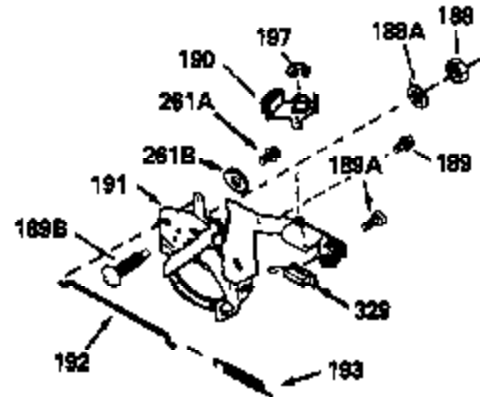

ILLUSTRATION SHOWS TYPICAL PARTS ONLY. ORDER BY PART NUMBER. PARTS NOT LISTED ARE SUPPLIED BY OEM.

VIEW 2 OF 2

Ref #	Part Number	Qty	Description
	92 650815		Belleville Washer
	93 650390		Flywheel Nut
189A	650911		Screw, Torx T-30, 1/4-20 x 5/8" (As r eq.)
189	650773		Screw, 1/4-20 x 1/2"
190	35831		Brake Lever
191	570658A		S.E. Brake Bracket
192	34966		Brake Control Link
193	34965		Brake Spring
197	32309		Retaining Ring
261A	650853		Screw, Torx T-30, 1/4-20 x 1/2"
261B	650854		Washer
285	590551		Starter Cup
287B			Rivet (Can be purchased locally)
329	610973		Terminal
350	570682		Primer Bulb
351	570656		Primer Line
357	36412		Starter Rope Retainer
390A	590420A		Rewind Starter (Refer to Division 5, Section C, page 25 or Fiche 23B, Grid G-11 for breakdown)