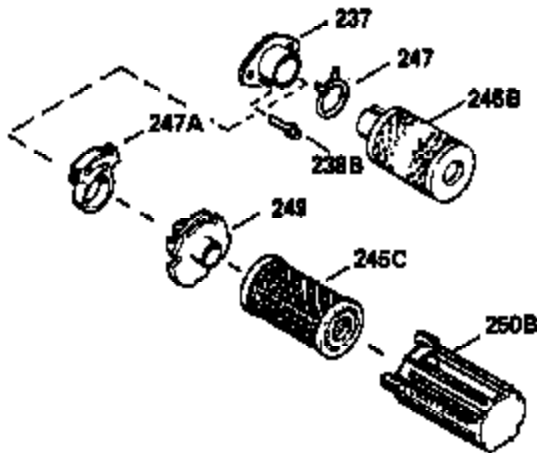

ILLUSTRATION SHOWS TYPICAL PARTS ONLY. ORDER BY PART NUMBER. PARTS NOT LISTED ARE SUPPLIED BY OEM.

VIEW 2 OF 2

Ref #	Part Number	Qty	Description
	92 650815		Belleville Washer
	93 650390		Flywheel Nut
189A	650911		Screw, Torx T-30, 1/4-20 x 5/8" (As r eq.)
189	650773		Screw, 1/4-20 x 1/2"
190	35831		Brake Lever
191	570658A		S.E. Brake Bracket
192	34966		Brake Control Link
193	34965		Brake Spring
197	32309		Retaining Ring
261A	650853		Screw, Torx T-30, 1/4-20 x 1/2"
261B	650854		Washer
285	590551		Starter Cup
287B			Rivet (Can be purchased locally)
329	610973		Terminal
350	570682		Primer Bulb
351	570656		Primer Line
357	36412		Starter Rope Retainer
390A	590420A		Rewind Starter (Refer to Division 5, Section C, page 25 or Fiche 23B, Grid G-11 for breakdown)