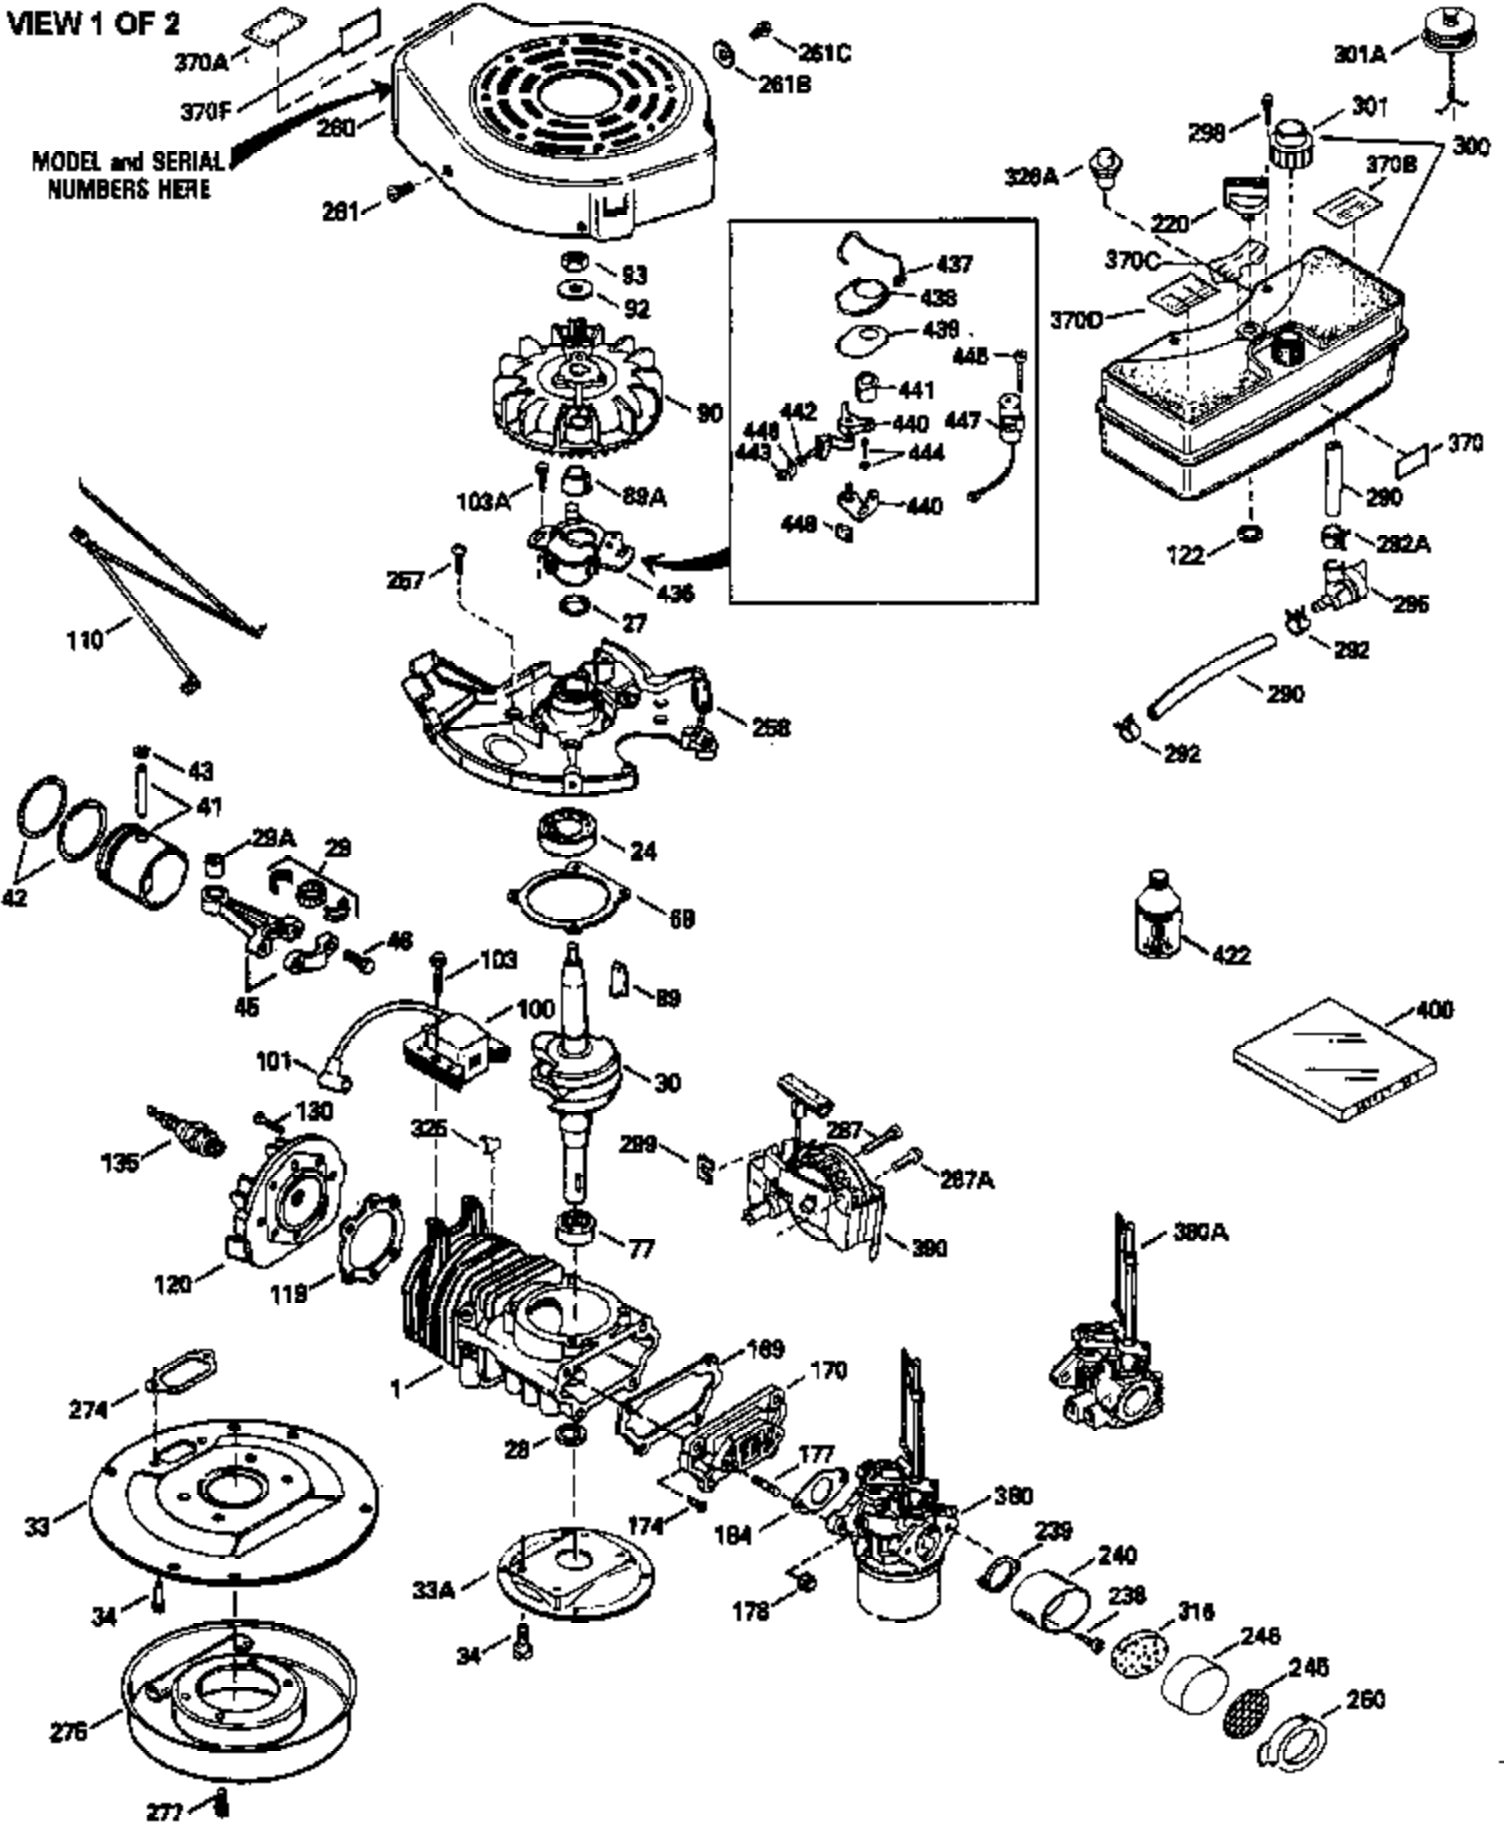

ILLUSTRATION SHOWS TYPICAL PARTS ONLY. ORDER BY PART NUMBER. PARTS NOT LISTED ARE SUPPLIED BY OEM.

VIEW 1 OF 2

MODEL and SERIAL
NUMBERS HERE

Ref #	Part Number	Qty	Description
	1		Cylinder (Order s/b if replacement is req.)
24	530110		Ball Bearing
27	510319		Oil Seal
28	28427		Oil Seal
29A	530104A		Cartridge Bearing
29	530151		Needle Bearing & Liner Set (30 Needle s)
30	290595		Crankshaft & Rod Ass'y. (Incl. 45)
30	330177		Adapter Plate (8" B.C.)
34	650797		Screw, 5/16-18 x 1/2"
41	310272A		Piston & Pin Ass'y. (.010" OS)
41	310283A		Piston & Pin Ass'y. (Std.)(Incl. 43)
42	310190		Ring Set (Std.)
42	310273		Ring Set (.010" OS)
43	310167		Piston Pin Retaining Ring
45	310263		Connecting Rod Ass'y. (Incl. 29, 29A & 46)
46	650633		Connecting Rod Bolt
69	510292A		* Cylinder Cover Gasket
77	780097		Cartridge Bearing
89A	611032		Adapter Sleeve
90	611046A		Flywheel
92	650815		Belleville Washer
93	650390		Flywheel Nut
100	34443A		Solid State Ignition (Incl. 101)
100	730207		Magneto to Solid State Conversion Kit (Includes solid state module, solid state flywheel key, and instructions.)(Use as required on external ignition engines only.)
101	610118		Spark Plug Cover
103	650814		Screw, Torx T-15, 10-24 x 1"
110	611061		Ground Wire
119	510274A		* Cylinder Head Gasket
120	250240B		Cylinder Head
130	650477		Screw, Torx T-30, 1/4-20 x 3/4"
135	33636		Resistor Spark Plug
169	510323A		* Cover Plate Gasket
170	470152A		Reed & Cover Plate (Incl. 178)
174	650579		Screw, Torx T-25, 10-24 x 1/2"
178	650456		Nut, 1/4-20
184	510110A		* Carburetor Gasket
192	34966		Brake Control Link
238	650431		Screw, Torx T-25, 10-32 x 5/8"
239	510206A		Air Cleaner Gasket
240	450232		Air Cleaner Body
245	450205		Air Cleaner Element
246	450215		Air Cleaner Filter
250	450216		Air Cleaner Cover
257	650561		Screw, 1/4-20 x 5/8"
258	350427		Blower Housing Base (Incl. 27)
260	350418		Blower Housing
261	650958		Screw, 114-20 x 7/16"
261B	650854		Washer
261C	650773		Screw, 1/4-20 x 1/2"
274	510314		Exhaust Gasket
275	390300		Muffler
277	650911		Screw, Torx T-30, 1/4-20 x 5/8"
290	29774		Fuel Line
292	26460		Fuel Line Clamp
298	650803		Screw, 10-32 x 7/8"