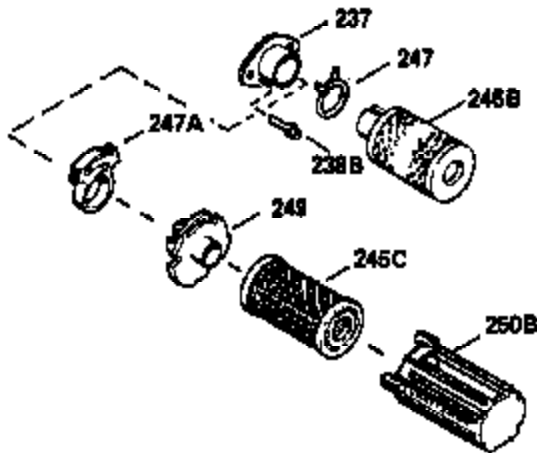

ILLUSTRATION SHOWS TYPICAL PARTS ONLY. ORDER BY PART NUMBER. PARTS NOT LISTED ARE SUPPLIED BY OEM.

VIEW 2 OF 2

Ref #	Part Number	Qty	Description
92	650815		Belleville Washer
93	650390		Flywheel Nut
189A	650911		Screw, Torx T-30, 1/4-20 x 5/8" (As r eq.)
261B	650854		Washer
274A	510257		Exhaust Gasket
275A	390310		Muffler
276A	390312		Locking Plate
276	390311		Support Plate
277A	650488		Screw, 1/4-20 x 1-1/4"