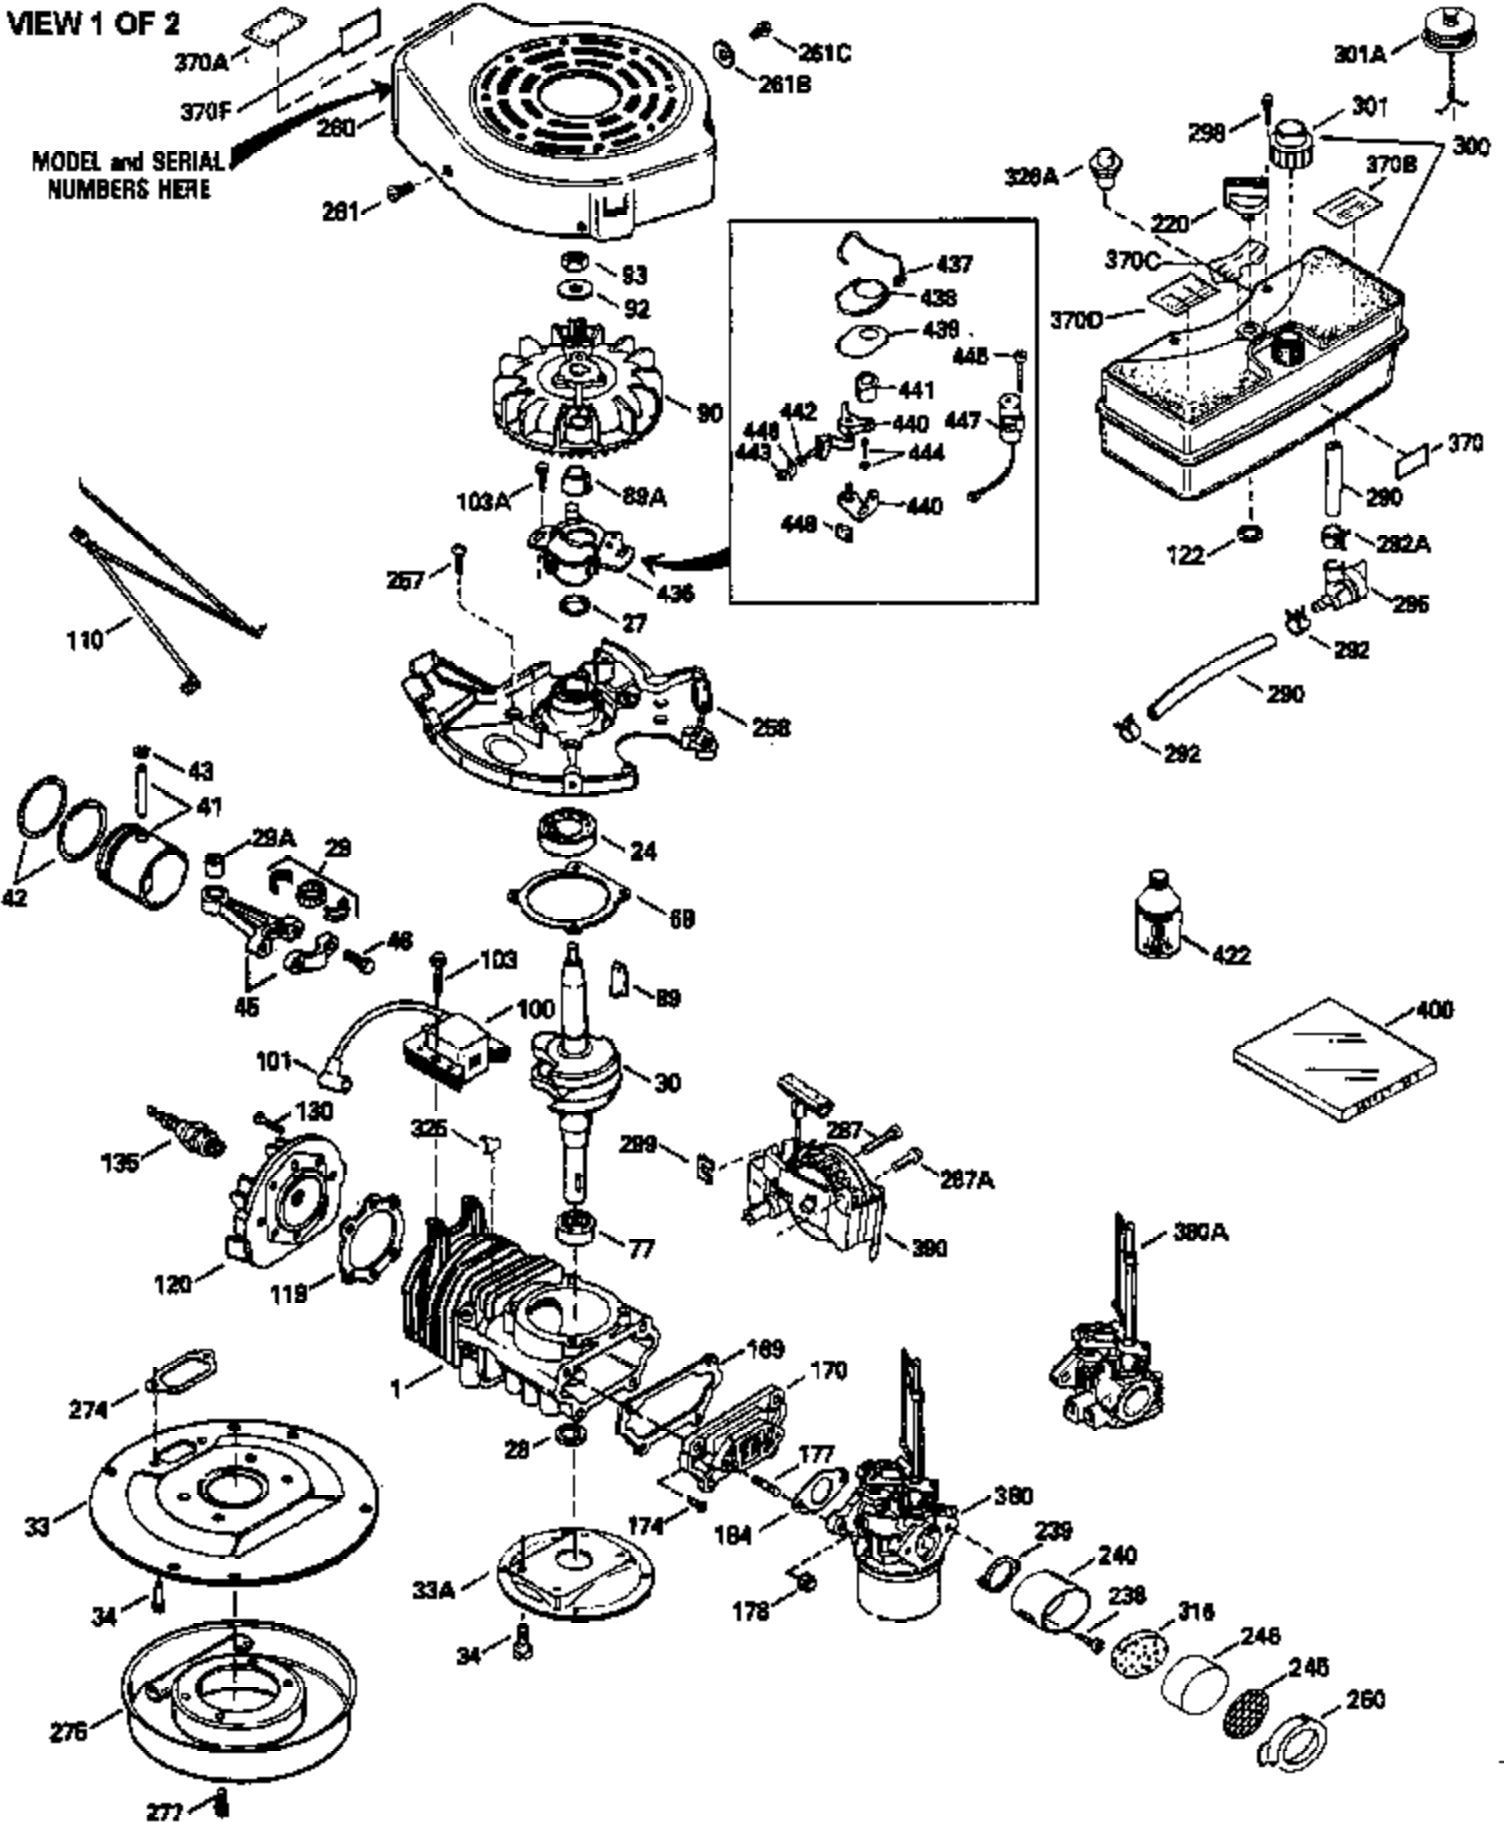

ILLUSTRATION SHOWS TYPICAL PARTS ONLY. ORDER BY PART NUMBER. PARTS NOT LISTED ARE SUPPLIED BY OEM.

VIEW 1 OF 2

MODEL and SERIAL
NUMBERS HERE

Ref #	Part Number	Qty	Description
	1		Cylinder (Order s/b if replacement is req.)
24	530110		Ball Bearing
27	510319		Oil Seal
28	28427		Oil Seal
29	530151		Needle Bearing & Liner Set (30 Needle s)
29A	530104A		Cartridge Bearing
30	290581		Crankshaft & Rod Ass'y. (Incl. 45)
41	310283A		Piston & Pin Ass'y. (Std.)(Incl. 43)
41	310272A		Piston & Pin Ass'y. (.010" OS)
42	310273		Ring Set (.010" OS)
42	310190		Ring Set (Std.)
43	310167		Piston Pin Retaining Ring
45	310263		Connecting Rod Ass'y. (Incl. 29, 29A & 46)
46	650633		Connecting Rod Bolt
69	510292A		* Cylinder Cover Gasket
77	780097		Cartridge Bearing
89A	611032		Adapter Sleeve
90	611046A		Flywheel
92	650815		Belleville Washer
93	650390		Flywheel Nut
100	34443A		Solid State Ignition (Incl. 101)
100	730207		Magneto to Solid State Conversion Kit (Includes solid state module, solid state flywheel key, and instructions.)(Use as required on external ignition engines only.)
101	610118		Spark Plug Cover
103	650814		Screw, Torx T-15, 10-24 x 1"
110	611071		Ground Wire
119	510274A		* Cylinder Head Gasket
120	250240B		Cylinder Head
122	570641		Retaining Ring
130	650477		Screw, Torx T-30, 1/4-20 x 3/4"
135	33636		Resistor Spark Plug
169	510323A		* Cover Plate Gasket
170	470152A		Reed & Cover Plate (Incl. 178)
174	650579		Screw, Torx T-25, 10-24 x 1/2"
178	650456		Nut, 1/4-20
184	510110A		* Carburetor Gasket
220	570640		Control Knob
239	510206A		Air Cleaner Gasket
257	650561		Screw, 1/4-20 x 5/8"
258	350408		Blower Housing Base (Incl. 27)
260	350403		Blower Housing
261	650773		Screw, 1/4-20 x 1/2"
261B	650854		Washer
287A	650561		Screw, 1/4-20 x 5/8"
287	30646		Screw, 1/4-20 x 1-3/8"
290	29774		Fuel Line
292	26460		Fuel Line Clamp
295	430228		Fuel Shut-Off Valve
298	650803		Screw, 10-32 x 7/8"
300	410241		Fuel Tank (Incl. 301)
301A	410224		Fuel Cap
325	611034		Wire Clip
370C	550217		Choke-Run Decal
370B	550213		Warning Decal
370D	550212		Fuel Mix Decal