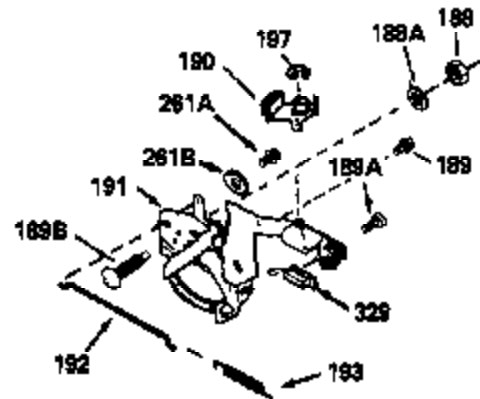

ILLUSTRATION SHOWS TYPICAL PARTS ONLY. ORDER BY PART NUMBER. PARTS NOT LISTED ARE SUPPLIED BY OEM.

VIEW 2 OF 2

Ref #	Part Number	Qty	Description
92	650815		Belleville Washer
93	650390		Flywheel Nut
189A	650911		Screw, Torx T-30, 1/4-20 x 5/8" (As r eq.)
261B	650854		Washer
274A	510257		Exhaust Gasket
275A	390310		Muffler
276A	390312		Locking Plate
276	390311		Support Plate
277A	650488		Screw, 1/4-20 x 1-1/4"