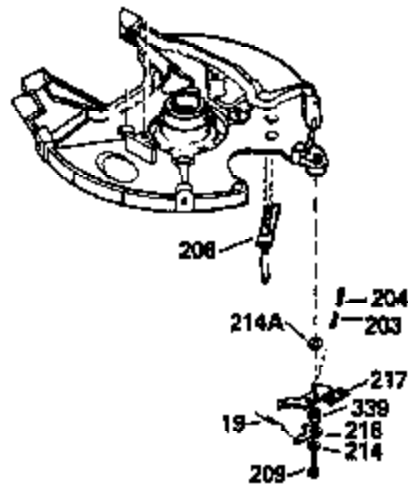

ILLUSTRATION SHOWS TYPICAL PARTS ONLY. ORDER BY PART NUMBER. PARTS NOT LISTED ARE SUPPLIED BY OEM.

VIEW 2 OF 2

Ref #	Part Number	Qty	Description
92	650815		Belleville Washer
93	650390		Flywheel Nut
189A	650911		Screw, Torx T-30, 1/4-20 x 5/8" (As r eq.)
261B	650854		Washer
274A	510257		Exhaust Gasket
275A	390310		Muffler
276A	390312		Locking Plate
276	390311		Support Plate
277A	650488		Screw, 1/4-20 x 1-1/4"