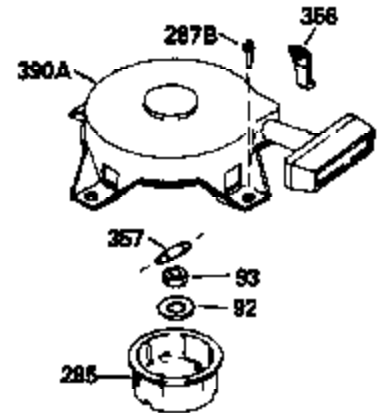

ILLUSTRATION SHOWS TYPICAL PARTS ONLY. ORDER BY PART NUMBER. PARTS NOT LISTED ARE SUPPLIED BY OEM.

VIEW 2 OF 2

Ref #	Part Number	Qty	Description
92	650815		Belleville Washer
93	650390		Flywheel Nut
189A	650911		Screw, Torx T-30, 1/4-20 x 5/8" (As r eq.)
261B	650854		Washer
274A	510257		Exhaust Gasket
275A	390310		Muffler
276A	390312		Locking Plate
276	390311		Support Plate
277A	650488		Screw, 1/4-20 x 1-1/4"