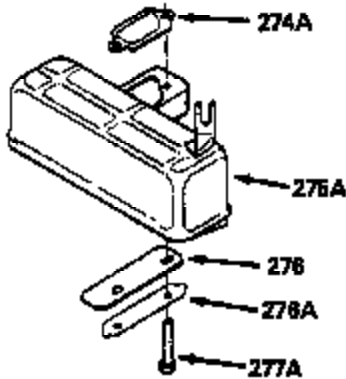

ILLUSTRATION SHOWS TYPICAL PARTS ONLY. ORDER BY PART NUMBER. PARTS NOT LISTED ARE SUPPLIED BY OEM.

VIEW 2 OF 2

Ref #	Part Number	Qty	Description
92	650815		Belleville Washer
93	650390		Flywheel Nut
189A	650911		Screw, Torx T-30, 1/4-20 x 5/8" (As r eq.)
261B	650854		Washer
274A	510257		Exhaust Gasket
275A	390310		Muffler
276A	390312		Locking Plate
276	390311		Support Plate
277A	650488		Screw, 1/4-20 x 1-1/4"