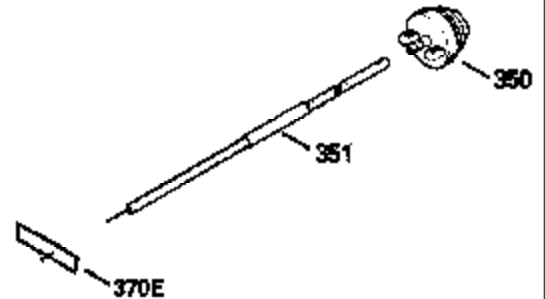

ILLUSTRATION SHOWS TYPICAL PARTS ONLY. ORDER BY PART NUMBER. PARTS NOT LISTED ARE SUPPLIED BY OEM.

VIEW 2 OF 2

Ref #	Part Number	Qty	Description
	92 650815		Belleville Washer
	93 650390		Flywheel Nut
189A	650911		Screw, Torx T-30, 1/4-20 x 5/8" (As r eq.)
189	650773		Screw, 1/4-20 x 1/2"
190	35831		Brake Lever
191	570671		S.E. Brake Bracket
192	34966		Brake Control Link
193	34965		Brake Spring
197	32309		Retaining Ring
261A	650853		Screw, Torx T-30, 1/4-20 x 1/2"
261B	650854		Washer
274A	510257		Exhaust Gasket
275A	390310		Muffler
276A	390312		Locking Plate
276	390311		Support Plate
277A	650488		Screw, 1/4-20 x 1-1/4"
329	610973		Terminal
350	570682		Primer Bulb
351	570656		Primer Line
370E	36260		Primer Decal