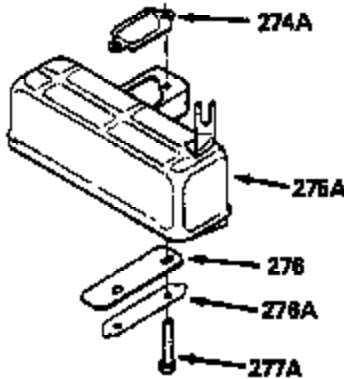

ILLUSTRATION SHOWS TYPICAL PARTS ONLY. ORDER BY PART NUMBER. PARTS NOT LISTED ARE SUPPLIED BY OEM.

VIEW 2 OF 2

Ref #	Part Number	Qty	Description
	92 650815		Belleville Washer
	93 650390		Flywheel Nut
189A	650911		Screw, Torx T-30, 1/4-20 x 5/8" (As r eq.)
189	650773		Screw, 1/4-20 x 1/2"
190	35831		Brake Lever
191	570671		S.E. Brake Bracket
192	34966		Brake Control Link
193	34965		Brake Spring
197	32309		Retaining Ring
261A	650853		Screw, Torx T-30, 1/4-20 x 1/2"
261B	650854		Washer
274A	510257		Exhaust Gasket
275A	390310		Muffler
276A	390312		Locking Plate
276	390311		Support Plate
277A	650488		Screw, 1/4-20 x 1-1/4"
329	610973		Terminal
350	570682		Primer Bulb
351	570656		Primer Line
370E	36260		Primer Decal