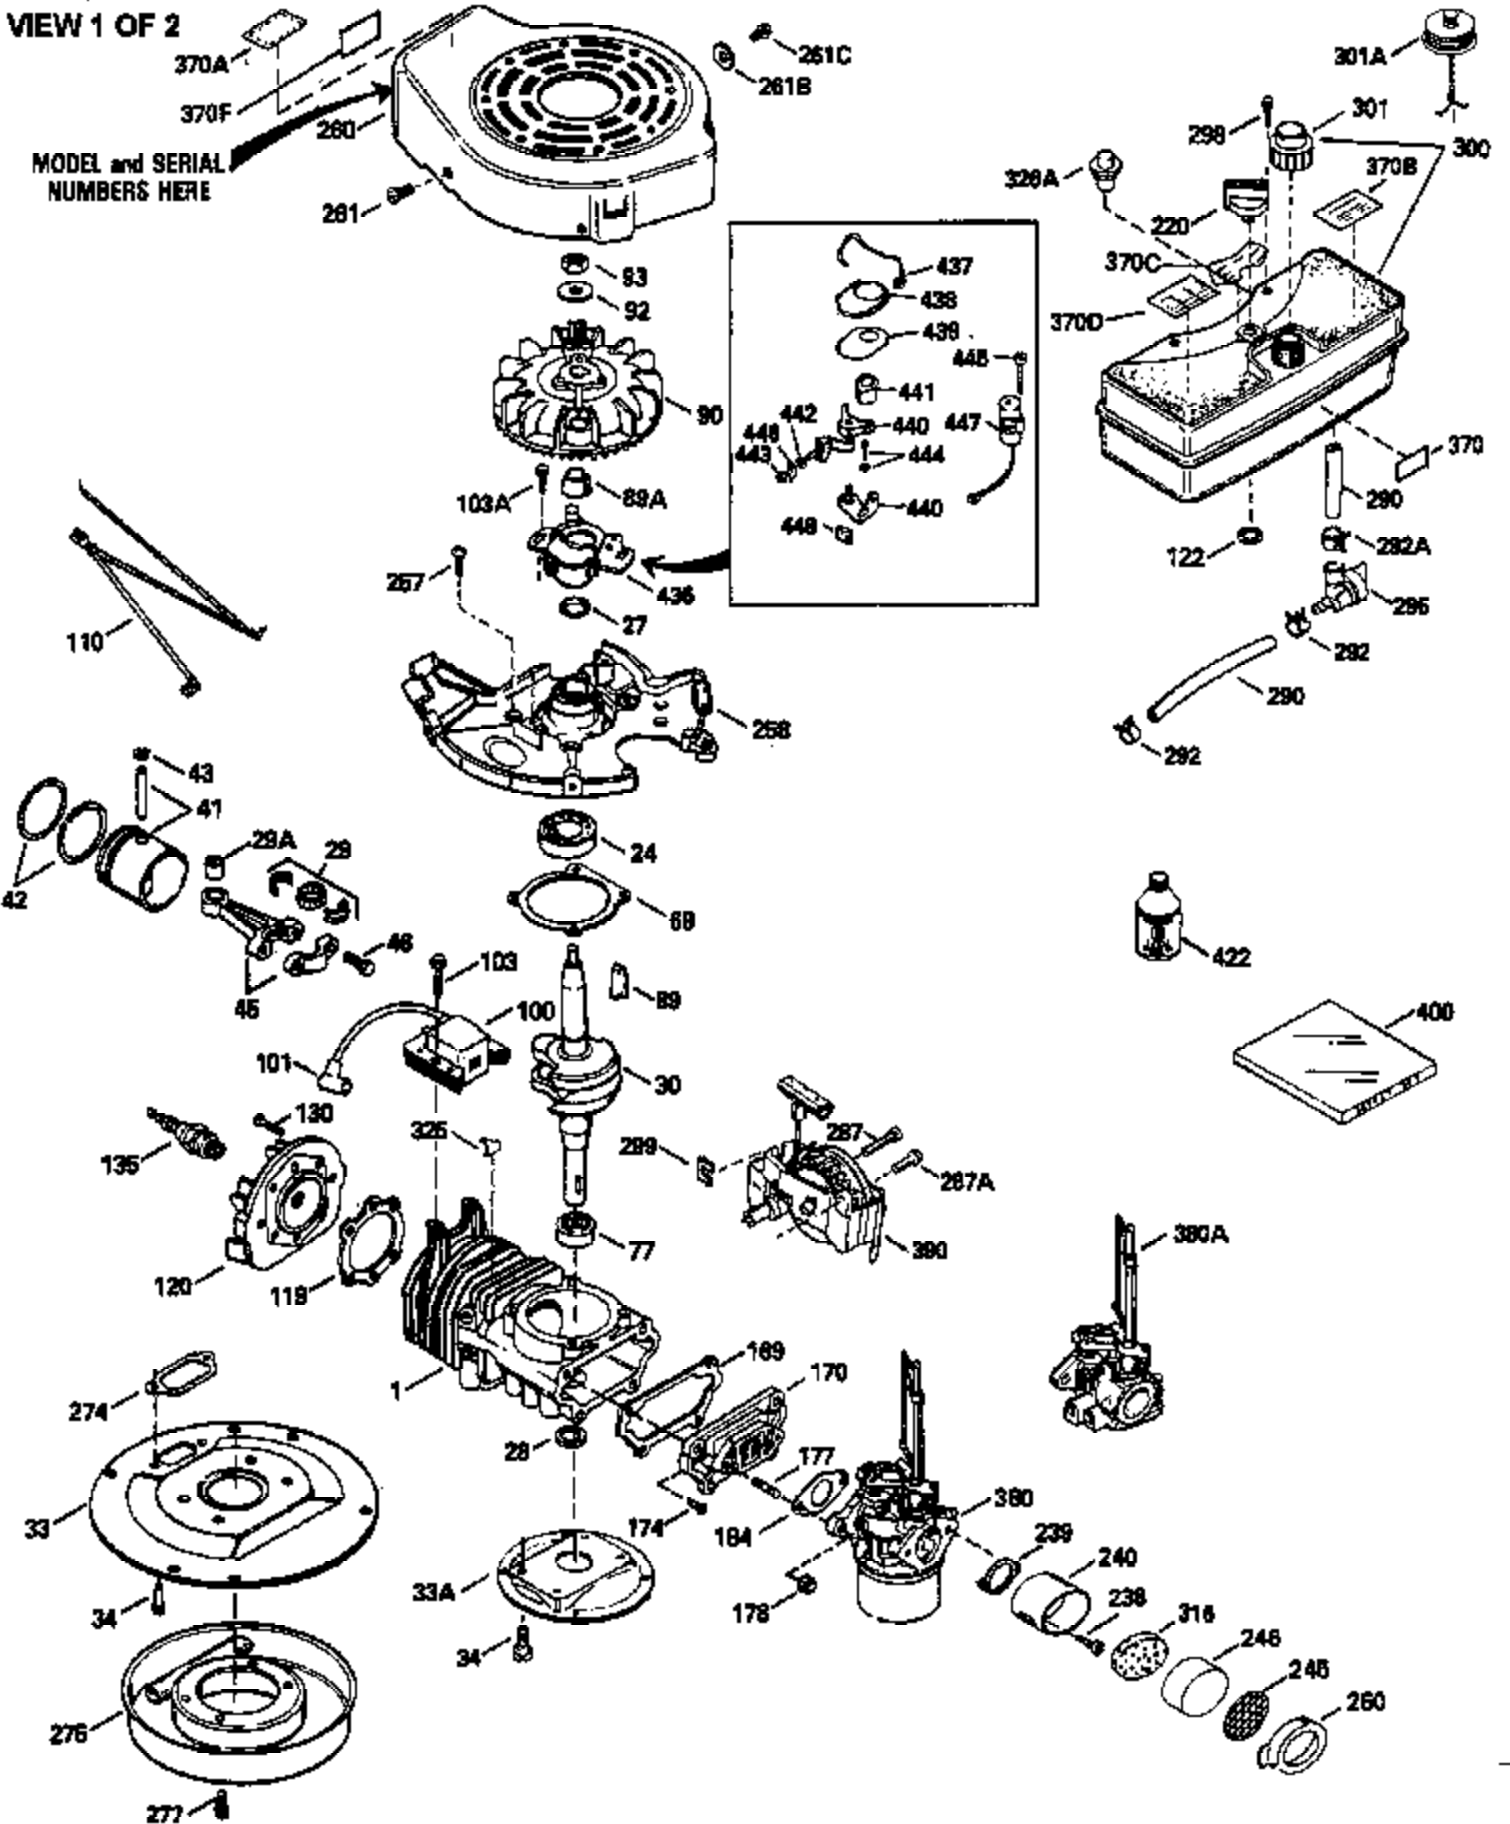

ILLUSTRATION SHOWS TYPICAL PARTS ONLY. ORDER BY PART NUMBER. PARTS NOT LISTED ARE SUPPLIED BY OEM.

VIEW 1 OF 2