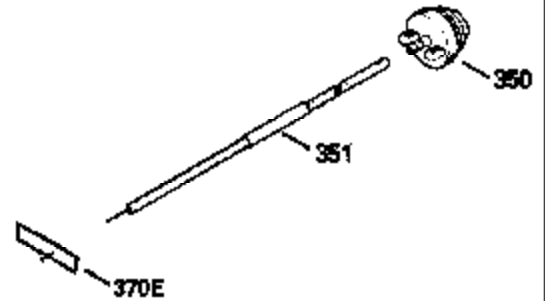

ILLUSTRATION SHOWS TYPICAL PARTS ONLY. ORDER BY PART NUMBER. PARTS NOT LISTED ARE SUPPLIED BY OEM.

VIEW 2 OF 2

Ref #	Part Number	Qty	Description
	92 650815		Belleville Washer
	93 650390		Flywheel Nut
189A	650911		Screw, Torx T-30, 1/4-20 x 5/8" (As r eq.)
189	650773		Screw, 1/4-20 x 1/2"
190	35831		Brake Lever
191	570671		S.E. Brake Bracket
192	34966		Brake Control Link
193	34965		Brake Spring
197	32309		Retaining Ring
261A	650853		Screw, Torx T-30, 1/4-20 x 1/2"
261B	650854		Washer
274A	510257		Exhaust Gasket
275A	390310		Muffler
276A	390312		Locking Plate
276	390311		Support Plate
277A	650488		Screw, 1/4-20 x 1-1/4"
329	610973		Terminal
350	570682		Primer Bulb
351	570656		Primer Line
370E	36260		Primer Decal