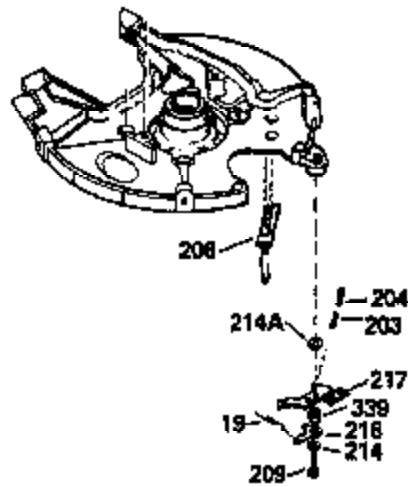

ILLUSTRATION SHOWS TYPICAL PARTS ONLY. ORDER BY PART NUMBER. PARTS NOT LISTED ARE SUPPLIED BY OEM.

VIEW 2 OF 2

Ref #	Part Number	Qty	Description
	92 650815		Belleville Washer
	93 650390		Flywheel Nut
189A	650911		Screw, Torx T-30, 1/4-20 x 5/8" (As r eq.)
189	650773		Screw, 1/4-20 x 1/2"
190	35831		Brake Lever
191	570671		S.E. Brake Bracket
192	34966		Brake Control Link
193	34965		Brake Spring
197	32309		Retaining Ring
261A	650853		Screw, Torx T-30, 1/4-20 x 1/2"
261B	650854		Washer
274A	510257		Exhaust Gasket
275A	390310		Muffler
276A	390312		Locking Plate
276	390311		Support Plate
277A	650488		Screw, 1/4-20 x 1-1/4"
329	610973		Terminal
350	570682		Primer Bulb
351	570656		Primer Line
370E	36260		Primer Decal