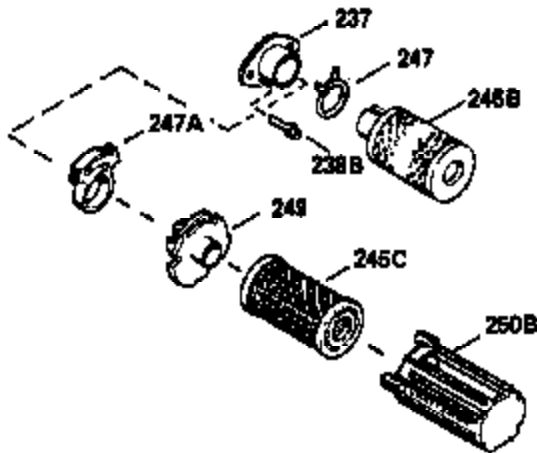

ILLUSTRATION SHOWS TYPICAL PARTS ONLY. ORDER BY PART NUMBER. PARTS NOT LISTED ARE SUPPLIED BY OEM.

VIEW 2 OF 2

Ref #	Part Number	Qty	Description
	92 650815		Belleville Washer
	93 650390		Flywheel Nut
189A	650911		Screw, Torx T-30, 1/4-20 x 5/8" (As r eq.)
189	650773		Screw, 1/4-20 x 1/2"
190	35831		Brake Lever
191	570671		S.E. Brake Bracket
192	34966		Brake Control Link
193	34965		Brake Spring
197	32309		Retaining Ring
261A	650853		Screw, Torx T-30, 1/4-20 x 1/2"
261B	650854		Washer
274A	510257		Exhaust Gasket
275A	390310		Muffler
276A	390312		Locking Plate
276	390311		Support Plate
277A	650488		Screw, 1/4-20 x 1-1/4"
329	610973		Terminal
350	570682		Primer Bulb
351	570656		Primer Line
370E	36260		Primer Decal