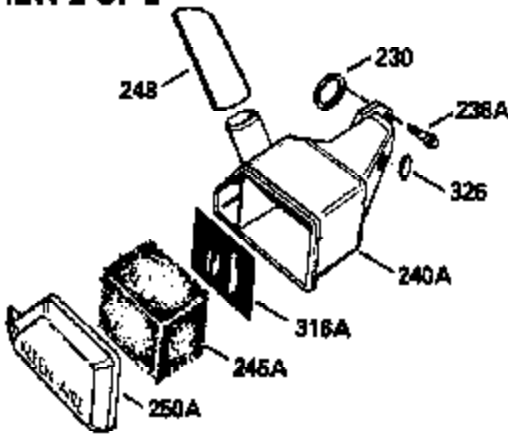

ILLUSTRATION SHOWS TYPICAL PARTS ONLY. ORDER BY PART NUMBER. PARTS NOT LISTED ARE SUPPLIED BY OEM.

VIEW 2 OF 2

Ref #	Part Number	Qty	Description
	92 650815		Belleville Washer
	93 650390		Flywheel Nut
189A	650911		Screw, Torx T-30, 1/4-20 x 5/8" (As r eq.)
230	34338		Air Cleaner Gasket
238A	650806		Screw, 10-32 x 5/8"
240A	450234		Air Cleaner Body
245A	450236		Air Cleaner Element
248	33008		Air Cleaner Tube
250A	33007		Air Cleaner Cover
261B	650854		Washer
316A	450235		Mesh Screen
326	450237		Button Plug