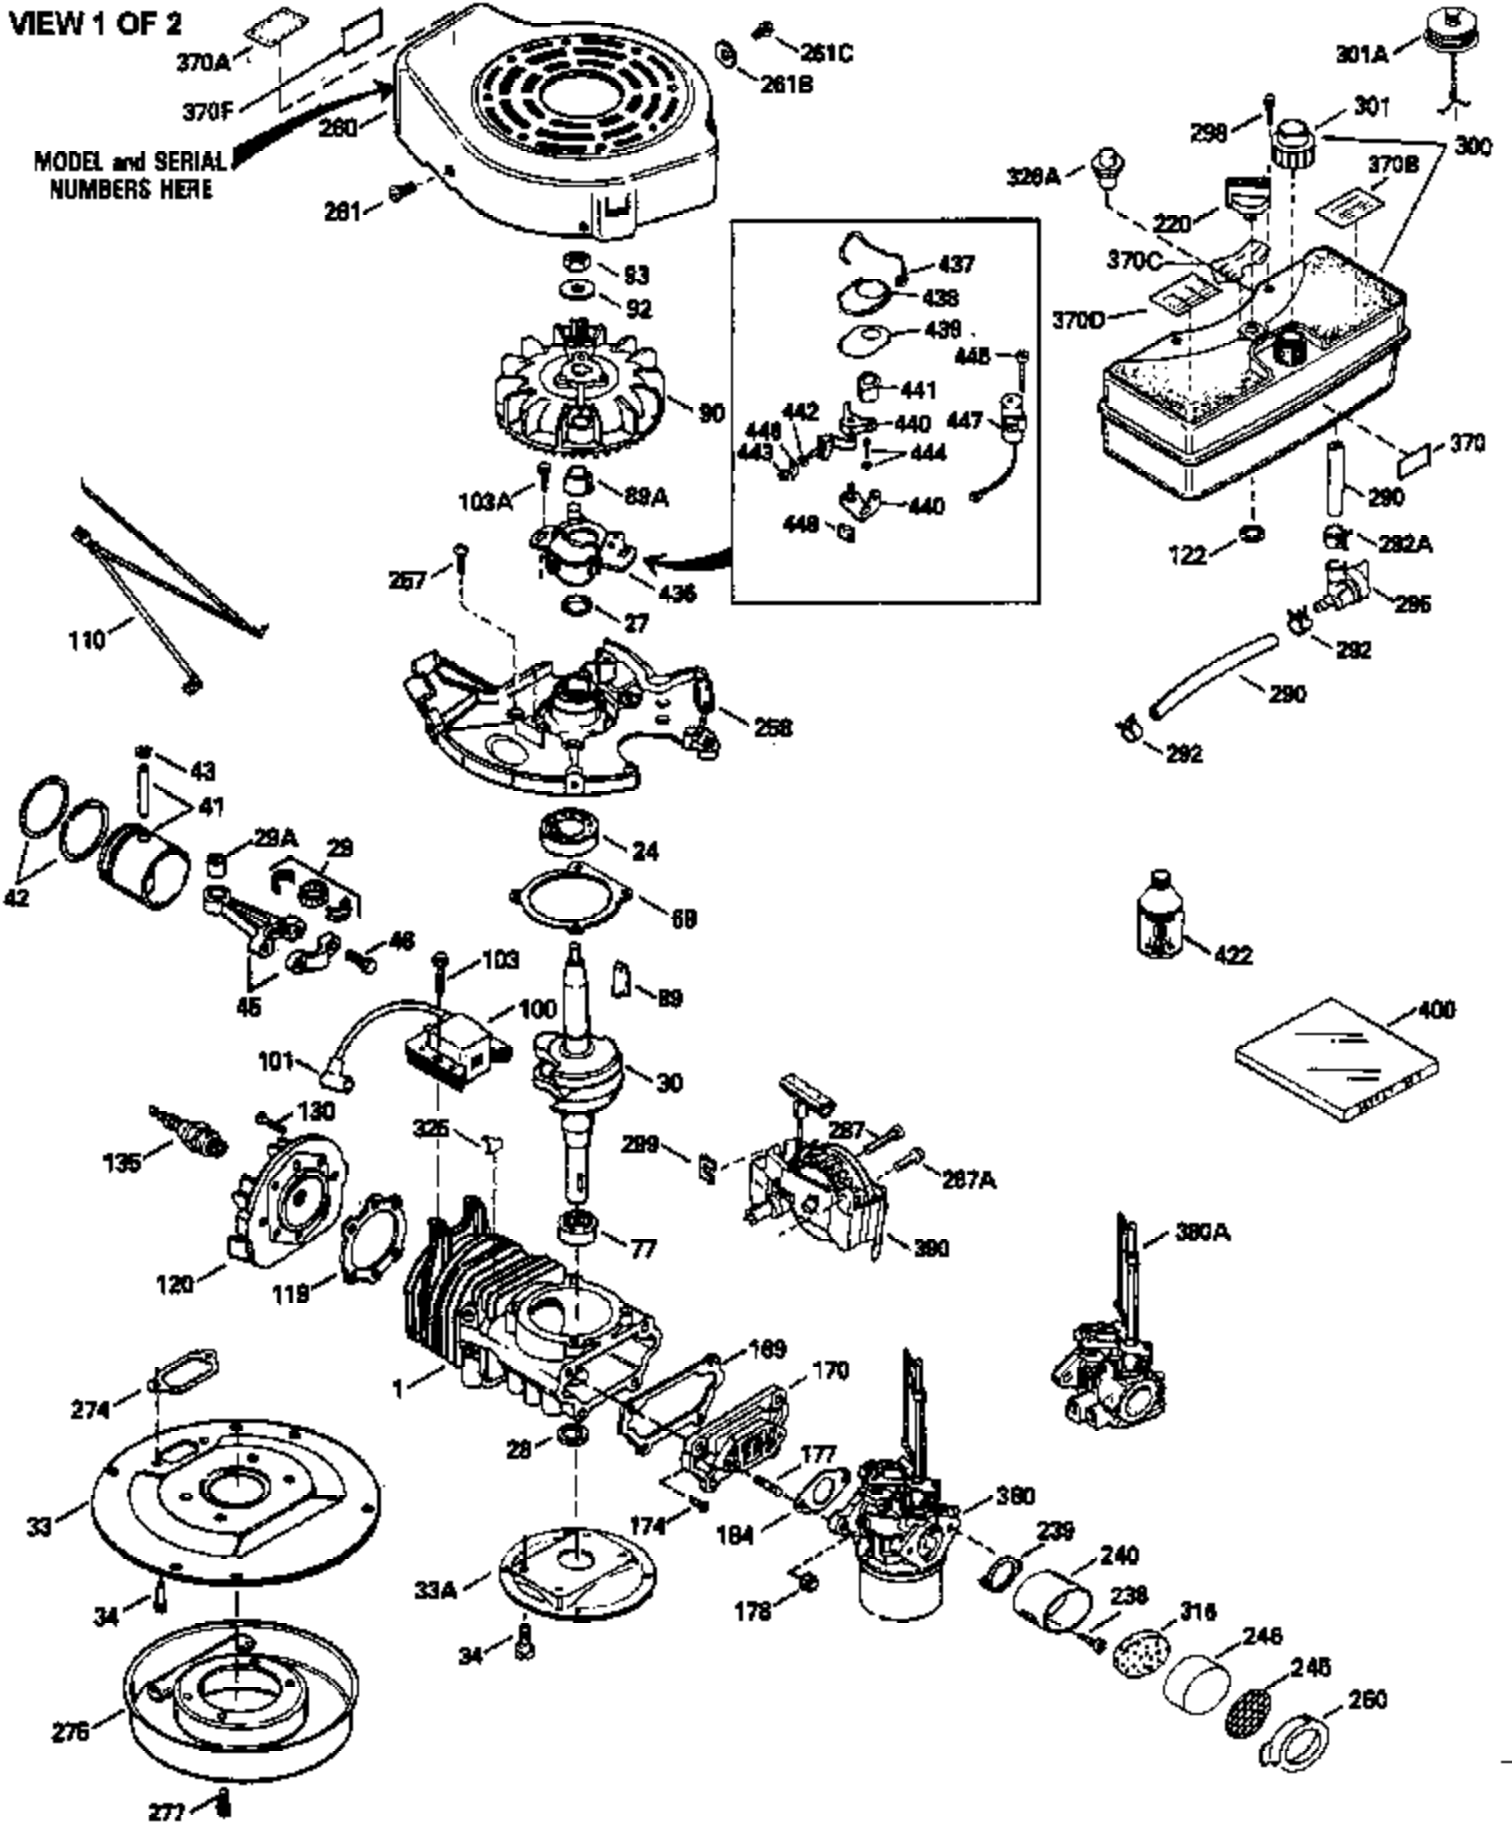

ILLUSTRATION SHOWS TYPICAL PARTS ONLY. ORDER BY PART NUMBER. PARTS NOT LISTED ARE SUPPLIED BY OEM.

VIEW 1 OF 2

MODEL and SERIAL NUMBERS HERE

Ref #	Part Number	Qty	Description
	1		Cylinder (Order s/b if replacement is req.)
24	530110		Ball Bearing
27	510319		Oil Seal
28	28427		Oil Seal
29A	530104A		Cartridge Bearing
29	530151		Needle Bearing & Liner Set (30 Needle s)
30	290591		Crankshaft & Rod Ass'y. (Incl. 45)
30	330177		Adapter Plate (8" B.C.)
34	650797		Screw, 5/16-18 x 1/2"
41	310272A		Piston & Pin Ass'y. (.010" OS)
41	310283A		Piston & Pin Ass'y. (Std.)(Incl. 43)
42	310190		Ring Set (Std.)
42	310273		Ring Set (.010" OS)
43	310167		Piston Pin Retaining Ring
45	310263		Connecting Rod Ass'y. (Incl. 29, 29A & 46)
46	650633		Connecting Rod Bolt
69	510292A		* Cylinder Cover Gasket
77	780097		Cartridge Bearing
89	611004		Flywheel Key
90	611060A		Flywheel
92	650815		Belleville Washer
93	650390		Flywheel Nut
100	34443A		Solid State Ignition (Incl. 101)
100	730207		Magneto to Solid State Conversion Kit (Includes solid state module, solid state flywheel key, and instructions.)(Use as required on external ignition engines only.)
101	610118		Spark Plug Cover
103	650814		Screw, Torx T-15, 10-24 x 1"
110	611031		Ground Wire
119	510274A		* Cylinder Head Gasket
120	250240B		Cylinder Head
122	570641		Retaining Ring
130	650477		Screw, Torx T-30, 1/4-20 x 3/4"
135	33636		Resistor Spark Plug
169	510323A		* Cover Plate Gasket
170	470152A		Reed & Cover Plate (Incl. 178)
174	650579		Screw, Torx T-25, 10-24 x 1/2"
178	650456		Nut, 1/4-20
184	510110A		* Carburetor Gasket
220	570640		Control Knob
257	650561		Screw, 1/4-20 x 5/8"
258	350408		Blower Housing Base (Incl. 27)
260	350403		Blower Housing
261	650958		Screw, 1/4-20 x 7/16"
261B	650854		Washer
274	510314		Exhaust Gasket
275	390300		Muffler
277	650911		Screw, Torx T-30, 1/4-20 x 5/8"
287	30646		Screw, 1/4-20 x 1-3/8"
287A	650561		Screw, 1/4-20 x 5/8"
290	29774		Fuel Line
292	26460		Fuel Line Clamp
298	650803		Screw, 10-32 x 7/8"
300	410241		Fuel Tank (Incl. 301)
301	410238		Fuel Cap
380	632335		Carburetor (Incl. 184) (Refer to Division 5, Section A, page A1-42 or Fiche 23B,Grid F-13 for breakdown)