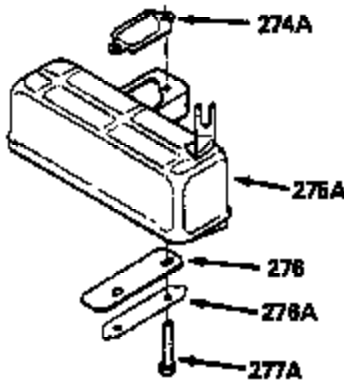

Ref #	Part Number	Qty	Description
370B	550213		Warning Decal
380	632326		Carburetor (Incl. 184) (Refer to Division 5, Section A, page A1-42 or Fiche 23B, Grid F-13 for breakdown)
400	510295A		* Gasket Set (Incl. items marked *)
422	730227A		2-Cycle Oil (8 oz.)

ILLUSTRATION SHOWS TYPICAL PARTS ONLY. ORDER BY PART NUMBER. PARTS NOT LISTED ARE SUPPLIED BY OEM.

VIEW 2 OF 2