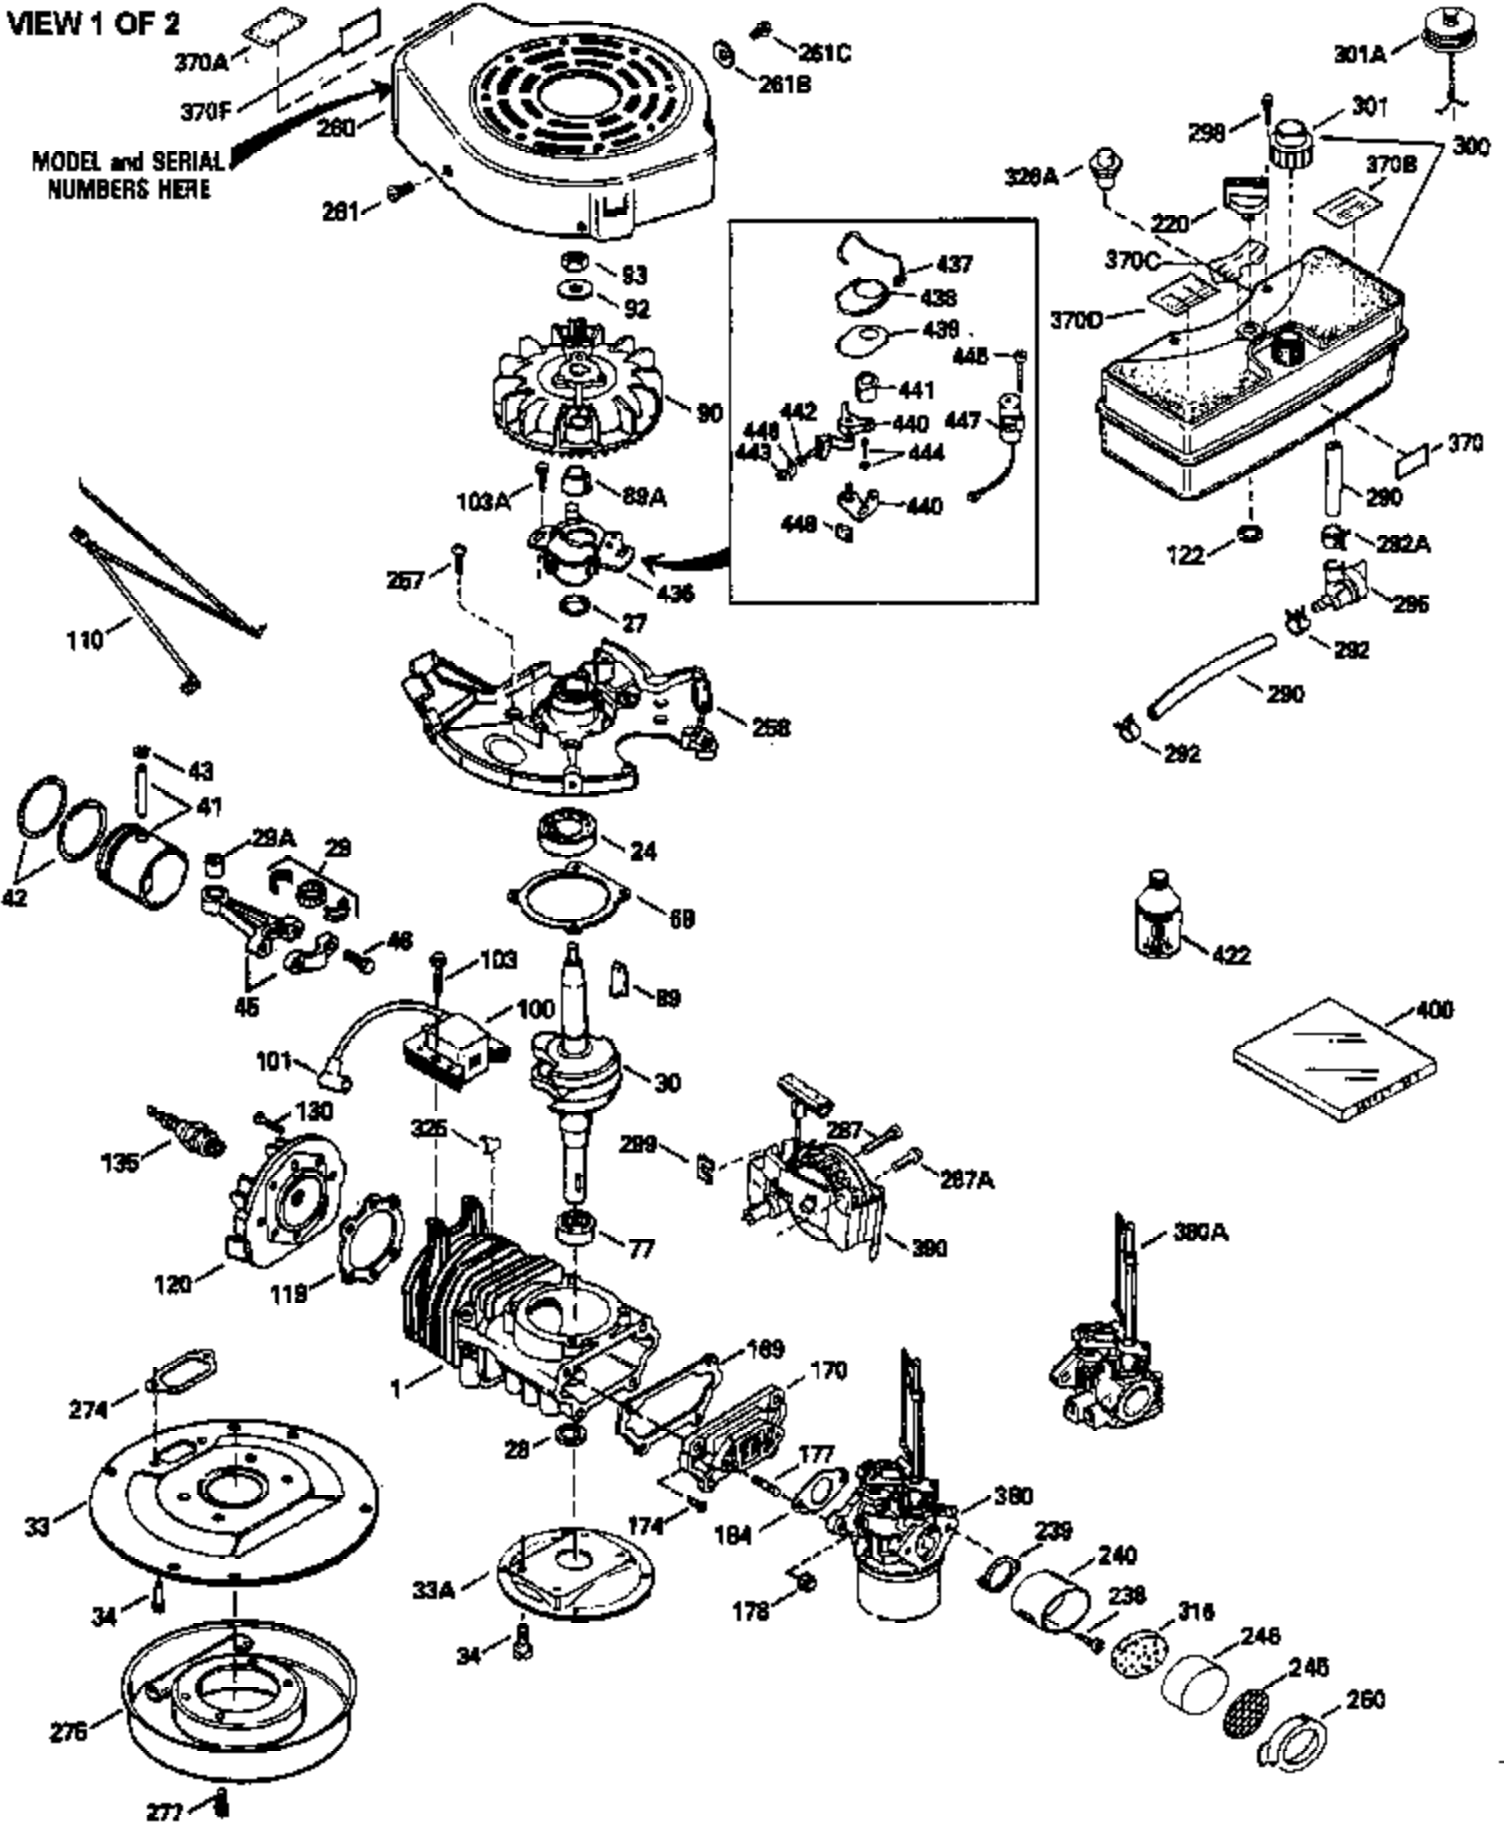

ILLUSTRATION SHOWS TYPICAL PARTS ONLY. ORDER BY PART NUMBER. PARTS NOT LISTED ARE SUPPLIED BY OEM.

VIEW 1 OF 2

MODEL and SERIAL
NUMBERS HERE

Ref #	Part Number	Qty	Description
	1		Cylinder (Order s/b if replacement is req.)
24	530110		Ball Bearing
27	510319		Oil Seal
28	28427		Oil Seal
29A	530104A		Cartridge Bearing
29	530151		Needle Bearing & Liner Set (30 Needle s)
30	290579		Crankshaft & Rod Ass'y. (Incl. 45)
30	330177		Adapter Plate (8" B.C.)
34	650797		Screw, 5/16-18 x 1/2"
41	310272A		Piston & Pin Ass'y. (.010" OS)
41	310283A		Piston & Pin Ass'y. (Std.)(Incl. 43)
42	310190		Ring Set (Std.)
42	310273		Ring Set (.010" OS)
43	310167		Piston Pin Retaining Ring
45	310263		Connecting Rod Ass'y. (Incl. 29, 29A & 46)
46	650633		Connecting Rod Bolt
69	510292A		* Cylinder Cover Gasket
77	780097		Cartridge Bearing
89A	611032		Adapter Sleeve
90	611046A		Flywheel
92	650815		Belleville Washer
93	650390		Flywheel Nut
100	34443A		Solid State Ignition (Incl. 101)
100	730207		Magneto to Solid State Conversion Kit (Includes solid state module, solid state flywheel key, and instructions.)(Use as required on external ignition engines only.)
101	610118		Spark Plug Cover
103	650814		Screw, Torx T-15, 10-24 x 1"
110	611059		Ground Wire
119	510274A		* Cylinder Head Gasket
120	250240B		Cylinder Head
122	570641		Retaining Ring
130	650477		Screw, Torx T-30, 1/4-20 x 3/4"
135	33636		Resistor Spark Plug
169	510323A		* Cover Plate Gasket
170	470152A		Reed & Cover Plate (Incl. 178)
174	650579		Screw, Torx T-25, 10-24 x 1/2"
178	650456		Nut, 1/4-20
184	510110A		* Carburetor Gasket
192	34966		Brake Control Link
220	570657		Control Knob
257	650561		Screw, 1/4-20 x 5/8"
258	350427		Blower Housing Base (Incl. 27)
260	350418		Blower Housing
261	650958		Screw, 1/4-20 x 7/16"
261B	650854		Washer
261C	650773		Screw, 1/4-20 x 1/2"
274	510314		Exhaust Gasket
275	390300		Muffler
277	650911		Screw, Torx T-30, 1/4-20 x 5/8"
290	29774		Fuel Line
292	26460		Fuel Line Clamp
298	650803		Screw, 10-32 x 7/8"
300	410241		Fuel Tank (Incl. 301)
301	410238		Fuel Cap
370D	550212		Fuel Mix Decal
370C	550224		Control Decal