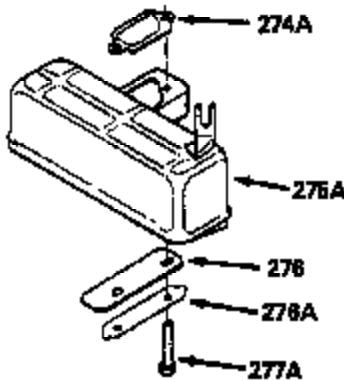

Ref #	Part Number	Qty	Description
370B	550213		Warning Decal
380	632326		Carburetor (Incl. 184) (Refer to Division 5, Section A, page A1-42 or Fiche 23B,Grid F-13 for breakdown)
400	510295A		* Gasket Set (Incl. items marked *)
422	730227A		2-Cycle Oil (8 oz.)

ILLUSTRATION SHOWS TYPICAL PARTS ONLY. ORDER BY PART NUMBER. PARTS NOT LISTED ARE SUPPLIED BY OEM.

VIEW 2 OF 2