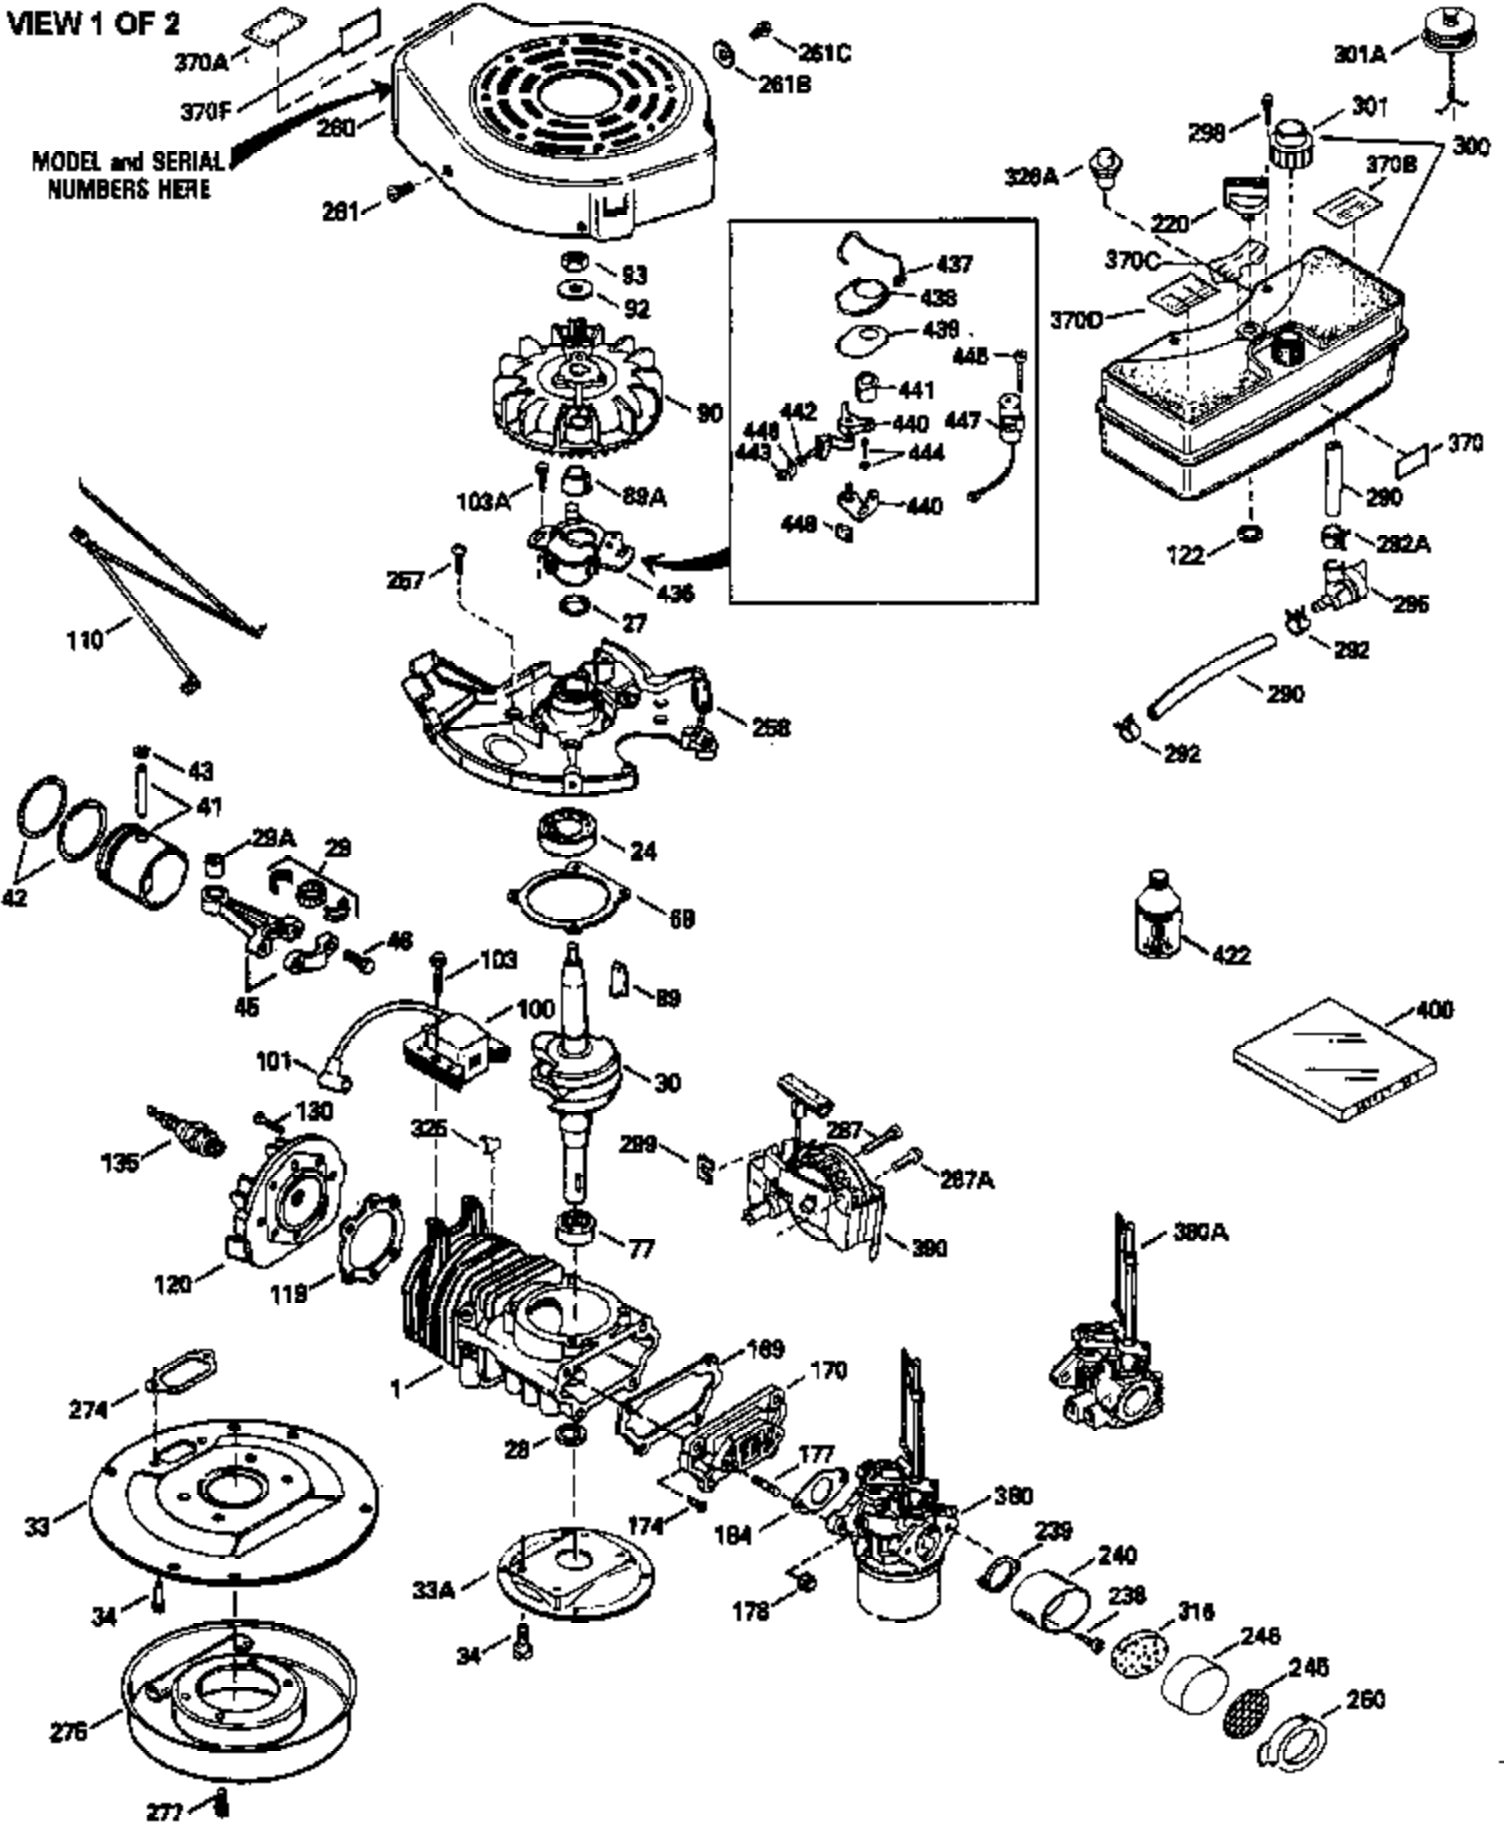

ILLUSTRATION SHOWS TYPICAL PARTS ONLY. ORDER BY PART NUMBER. PARTS NOT LISTED ARE SUPPLIED BY OEM.

VIEW 1 OF 2

MODEL and SERIAL
NUMBERS HERE

Ref #	Part Number	Qty	Description
	1		Cylinder (Order s/b if replacement is req.)
24	530110		Ball Bearing
27	510319		Oil Seal
28	28427		Oil Seal
29A	530104A		Cartridge Bearing
29	530151		Needle Bearing & Liner Set (30 Needle s)
30	290587		Crankshaft & Rod Ass'y. (Incl. 45)
30	330177		Adapter Plate (8" B.C.)
34	650797		Screw, 5/16-18 x 1/2"
41	310272A		Piston & Pin Ass'y. (.010" OS)
41	310283A		Piston & Pin Ass'y. (Std.)(Incl. 43)
42	310190		Ring Set (Std.)
42	310273		Ring Set (.010" OS)
43	310167		Piston Pin Retaining Ring
45	310263		Connecting Rod Ass'y. (Incl. 29, 29A & 46)
46	650633		Connecting Rod Bolt
69	510292A		* Cylinder Cover Gasket
77	780097		Cartridge Bearing
89	611004		Flywheel Key
90	611060A		Flywheel
92	650815		Belleville Washer
93	650390		Flywheel Nut
100	34443A		Solid State Ignition (Incl. 101)
100	730207		Magneto to Solid State Conversion Kit (Includes solid state module, solid state flywheel key, and instructions.)(Use as required on external ignition engines only.)
101	610118		Spark Plug Cover
103	650814		Screw, Torx T-15, 10-24 x 1"
110	611059		Ground Wire
119	510274A		* Cylinder Head Gasket
120	250240B		Cylinder Head
122	570641		Retaining Ring
130	650477		Screw, Torx T-30, 1/4-20 x 3/4"
135	33636		Resistor Spark Plug
169	510323A		* Cover Plate Gasket
170	470152A		Reed & Cover Plate (Incl. 178)
174	650579		Screw, Torx T-25, 10-24 x 1/2"
178	650456		Nut, 1/4-20
184	510110A		* Carburetor Gasket
192	34966		Brake Control Link
220	570657		Control Knob
257	650561		Screw, 1/4-20 x 5/8"
258	350427		Blower Housing Base (Incl. 27)
260	350418		Blower Housing
261	650958		Screw, 1/4-20 x 7/16"
261B	650854		Washer
261C	650773		Screw, 1/4-20 x 1/2"
274	510314		Exhaust Gasket
275	390300		Muffler
277	650911		Screw, Torx T-30, 1/4-20 x 5/8"
290	29774		Fuel Line
292	26460		Fuel Line Clamp
298	650803		Screw, 10-32 x 7/8"
300	410241		Fuel Tank (Incl. 301)
301	410238		Fuel Cap
370D	550212		Fuel Mix Decal
370C	550224		Control Decal