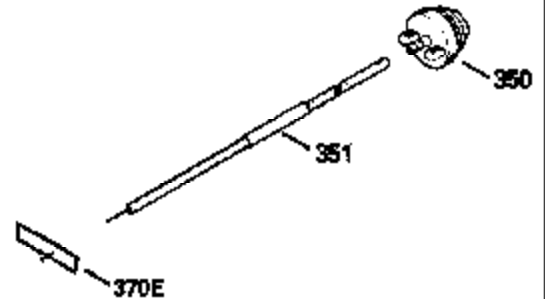

Ref #	Part Number	Qty	Description
370B	550213		Warning Decal
380	632326		Carburetor (Incl. 184) (Refer to Division 5, Section A, page A1-42 or Fiche 23B,Grid F-13 for breakdown)
400	510295A		* Gasket Set (Incl. items marked *)
422	730227A		2-Cycle Oil (8 oz.)

ILLUSTRATION SHOWS TYPICAL PARTS ONLY. ORDER BY PART NUMBER. PARTS NOT LISTED ARE SUPPLIED BY OEM.

VIEW 2 OF 2