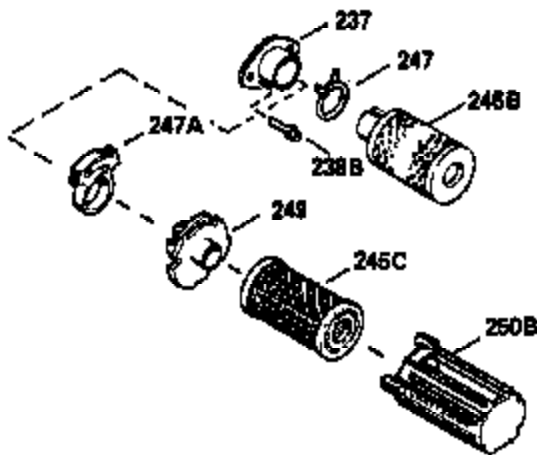

Ref #	Part Number	Qty	Description
370B	550213		Warning Decal
380	632326		Carburetor (Incl. 184) (Refer to Division 5, Section A, page A1-42 or Fiche 23B,Grid F-13 for breakdown)
400	510295A		* Gasket Set (Incl. items marked *)
422	730227A		2-Cycle Oil (8 oz.)

ILLUSTRATION SHOWS TYPICAL PARTS ONLY. ORDER BY PART NUMBER. PARTS NOT LISTED ARE SUPPLIED BY OEM.

VIEW 2 OF 2