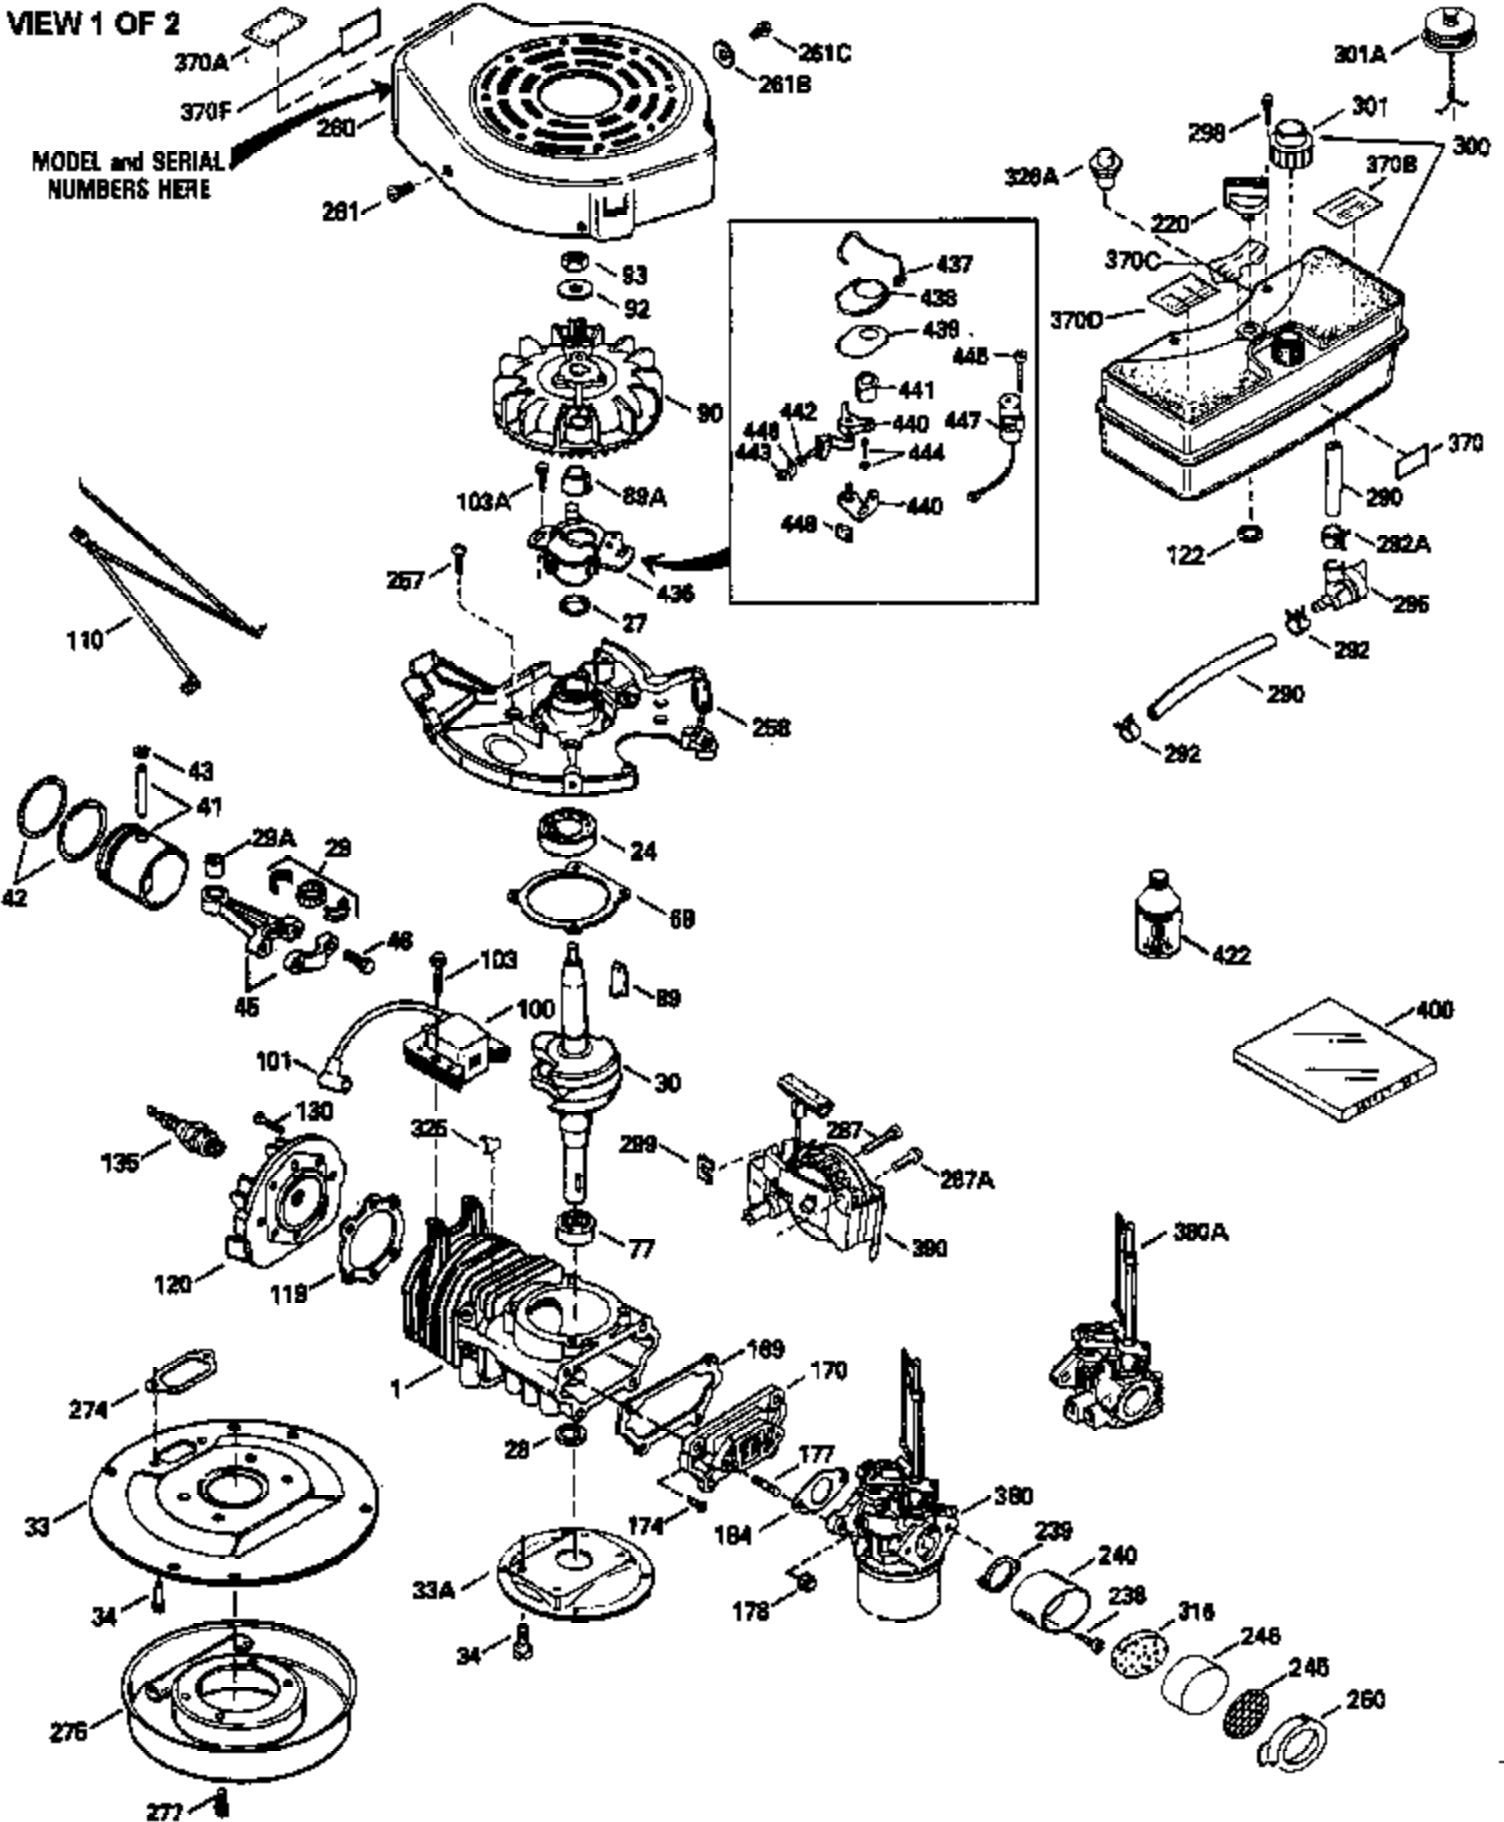

ILLUSTRATION SHOWS TYPICAL PARTS ONLY. ORDER BY PART NUMBER. PARTS NOT LISTED ARE SUPPLIED BY OEM.

VIEW 1 OF 2

MODEL and SERIAL
NUMBERS HERE

Ref #	Part Number	Qty	Description
	1		Cylinder (Order s/b if replacement is req.)
24	530110		Ball Bearing
27	510319		Oil Seal
28	28427		Oil Seal
29	530151		Needle Bearing & Liner Set (30 Needle s)
29A	530104A		Cartridge Bearing
30	290595		Crankshaft & Rod Ass'y. (Incl. 45)
30	330177		Adapter Plate (8" B.C.)
34	650797		Screw, 5/16-18 x 1/2"
41	310272A		Piston & Pin Ass'y. (.010" OS)
41	310283A		Piston & Pin Ass'y. (Std.)(Incl. 43)
42	310190		Ring Set (Std.)
42	310273		Ring Set (.010" OS)
43	310167		Piston Pin Retaining Ring
45	310263		Connecting Rod Ass'y. (Incl. 29, 29A & 46)
46	650633		Connecting Rod Bolt
69	510292A		* Cylinder Cover Gasket
77	780097		Cartridge Bearing
89A	611032		Adapter Sleeve
90	611046A		Flywheel
92	650815		Belleville Washer
93	650390		Flywheel Nut
100	34443A		Solid State Ignition (Incl. 101)
100	730207		Magneto to Solid State Conversion Kit (Includes solid state module, solid state flywheel key, and instructions.)(Use as required on external ignition engines only.)
101	610118		Spark Plug Cover
103	650814		Screw, Torx T-15, 10-24 x 1"
110	611031		Ground Wire
119	510274A		* Cylinder Head Gasket
120	250240B		Cylinder Head
122	570641		Retaining Ring
130	650477		Screw, Torx T-30, 1/4-20 x 3/4"
135	33636		Resistor Spark Plug
169	510323A		* Cover Plate Gasket
170	470152A		Reed & Cover Plate (Incl. 178)
174	650579		Screw, Torx T-25, 10-24 x 1/2"
178	650456		Nut, 1/4-20
184	510110A		* Carburetor Gasket
220	570640		Control Knob
257	650561		Screw, 1/4-20 x 5/8"
258	350408		Blower Housing Base (Incl. 27)
260	350403		Blower Housing
261	650958		Screw, 1/4-20 x 7/16"
261B	650854		Washer
274	510314		Exhaust Gasket
275	390300		Muffler
277	650911		Screw, Torx T-30, 1/4-20 x 5/8"
287A	650561		Screw, 1/4-20 x 5/8"
287	30646		Screw, 1/4-20 x 1-3/8"
290	29774		Fuel Line
292	26460		Fuel Line Clamp
298	650803		Screw, 10-32 x 7/8"
300	410241		Fuel Tank (Incl. 301)
301	410238		Fuel Cap
370D	550212		Fuel Mix Decal
370B	550213		Warning Decal