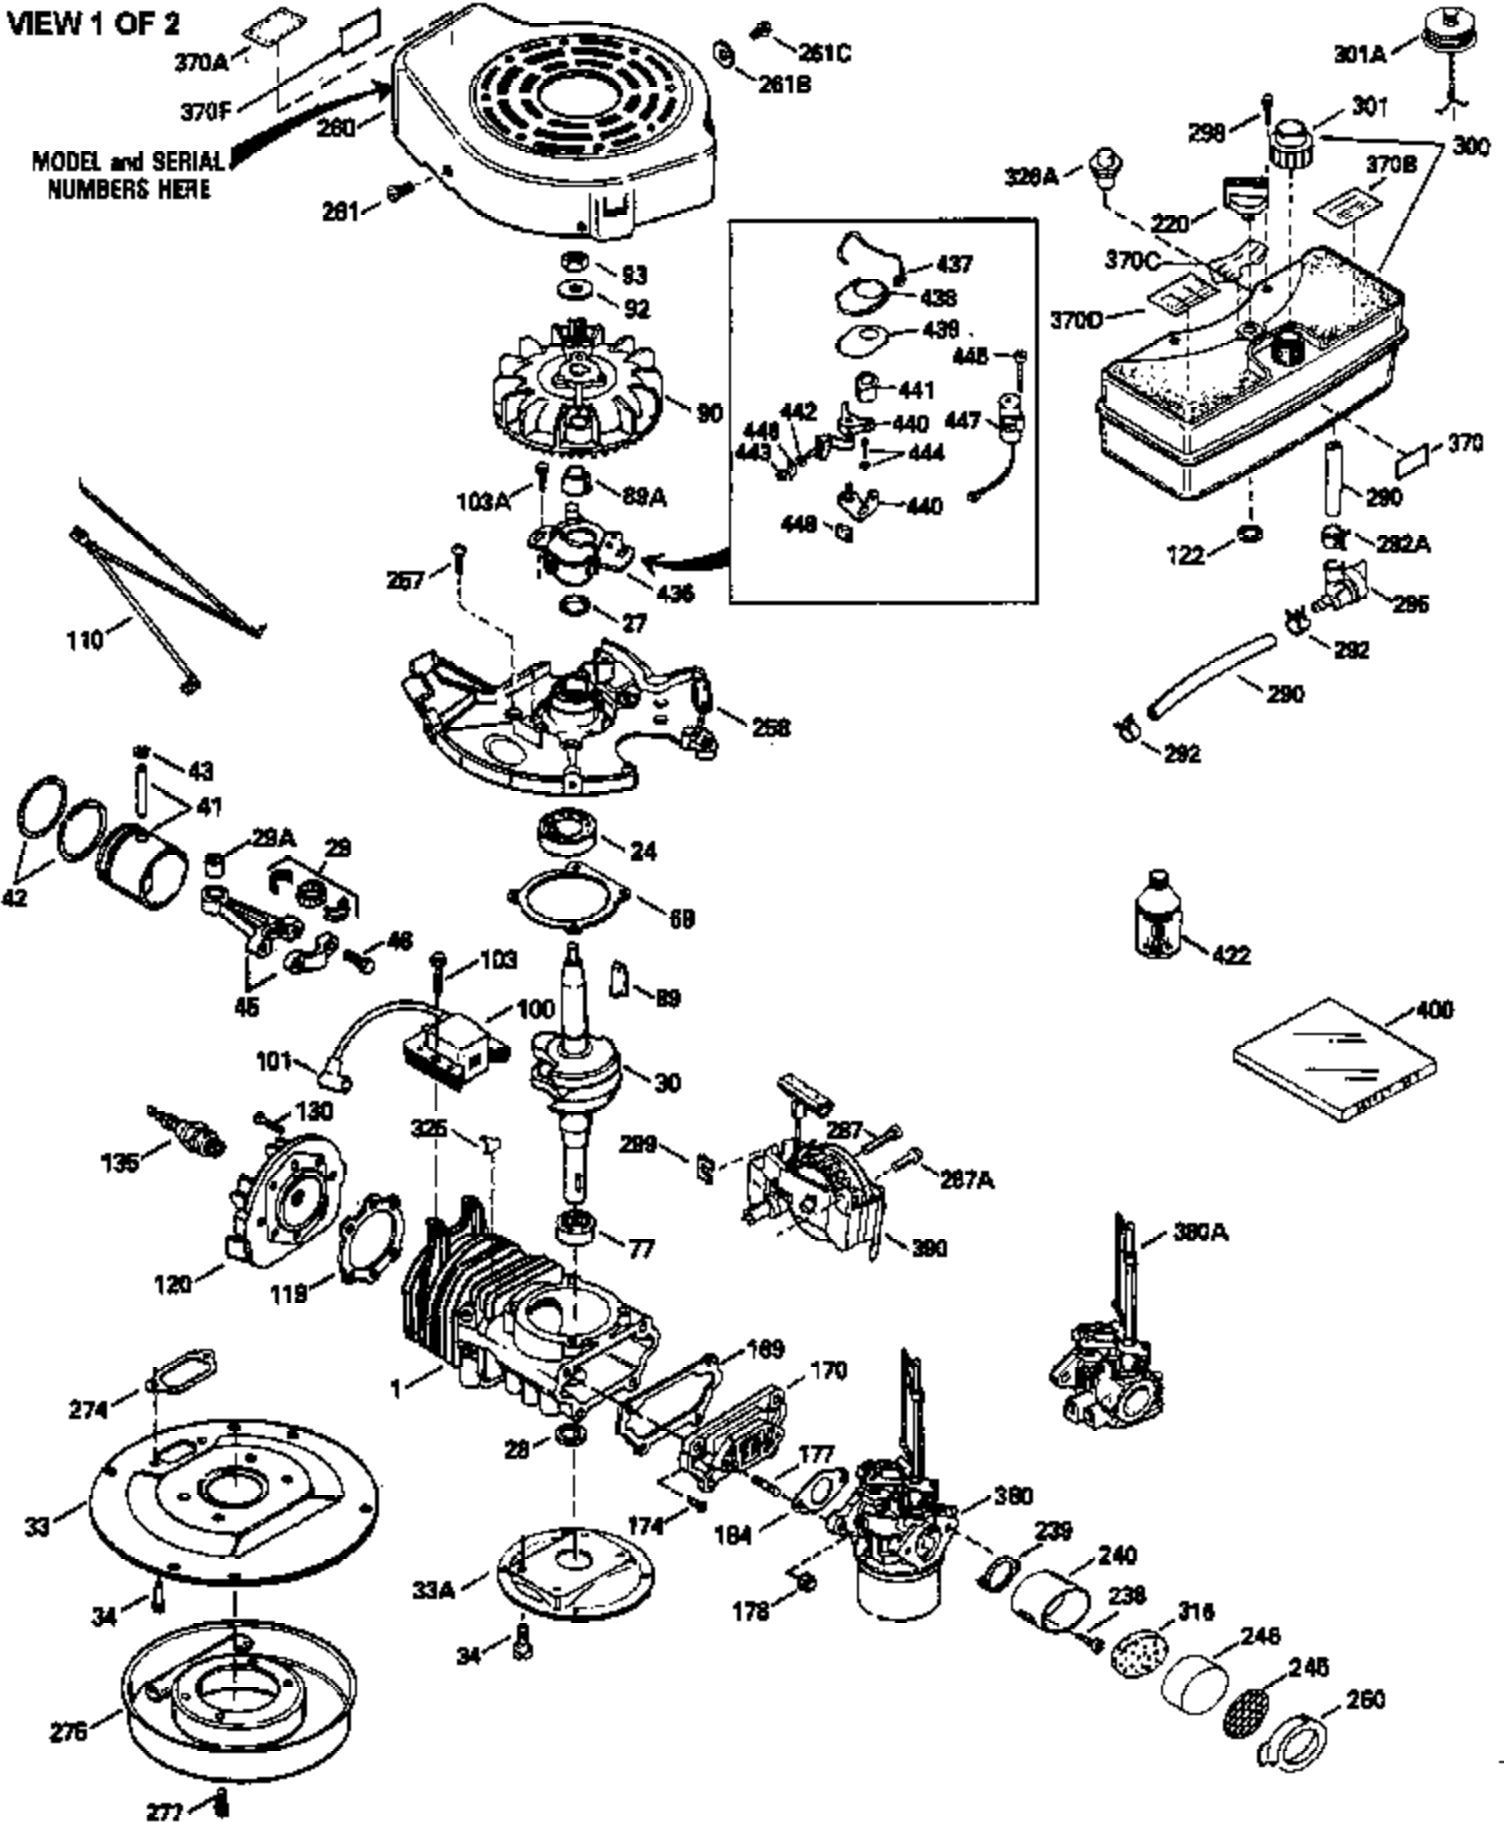

ILLUSTRATION SHOWS TYPICAL PARTS ONLY. ORDER BY PART NUMBER. PARTS NOT LISTED ARE SUPPLIED BY OEM.

VIEW 1 OF 2

MODEL and SERIAL
NUMBERS HERE

Ref #	Part Number	Qty	Description
	1		Cylinder (Order s/b if replacement is req.)
24	530110		Ball Bearing
27	510319		Oil Seal
28	28427		Oil Seal
29A	530104A		Cartridge Bearing
29	530151		Needle Bearing & Liner Set (30 Needle s)
30	290579		Crankshaft & Rod Ass'y. (Incl. 45)
33	330175		Adapter Plate (8" B.C.)
34	650797		Screw, 5/16-18 x 1/2"
41	310272A		Piston & Pin Ass'y. (.010" OS)
41	310283A		Piston & Pin Ass'y. (Std.)(Incl. 43)
42	310190		Ring Set (Std.)
42	310273		Ring Set (.010" OS)
43	310167		Piston Pin Retaining Ring
45	310263		Connecting Rod Ass'y. (Incl. 29, 29A & 46)
46	650633		Connecting Rod Bolt
69	510292A		* Cylinder Cover Gasket
77	780097		Cartridge Bearing
89A	611032		Adapter Sleeve
90	611046A		Flywheel
92	650815		Belleville Washer
93	650390		Flywheel Nut
100	34443A		Solid State Ignition (Incl. 101)
100	730207		Magneto to Solid State Conversion Kit (Includes solid state module, solid state flywheel key, and instructions.)(Use as required on external ignition engines only.)
101	610118		Spark Plug Cover
103	650814		Screw, Torx T-15, 10-24 x 1"
110	611031		Ground Wire
119	510274A		* Cylinder Head Gasket
120	250240B		Cylinder Head
122	570641		Retaining Ring
130	650477		Screw, Torx T-30, 1/4-20 x 3/4"
135	33636		Resistor Spark Plug
169	510323A		* Cover Plate Gasket
170	470152A		Reed & Cover Plate (Incl. 178)
174	650579		Screw, Torx T-25, 10-24 x 1/2"
178	650456		Nut, 1/4-20
184	510110A		* Carburetor Gasket
220	570640		Control Knob
257	650561		Screw, 1/4-20 x 5/8"
258	350409		Blower Housing Base (Incl. 27)
260	350410		Blower Housing
261	650958		Screw, 1/4-20 x 7/16"
261B	650854		Washer
274	510314		Exhaust Gasket
275	390297		Muffler
277	650911		Screw, Torx T-30, 1/4-20 x 5/8"
290	29774		Fuel Line
292	26460		Fuel Line Clamp
298	650803		Screw, 10-32 x 7/8"
300	410241		Fuel Tank (Incl. 301)
301	410238		Fuel Cap
325	611021		Wire Clip
370A	34686		Name Decal
370B	550213		Warning Decal
370D	550212		Fuel Mix Decal