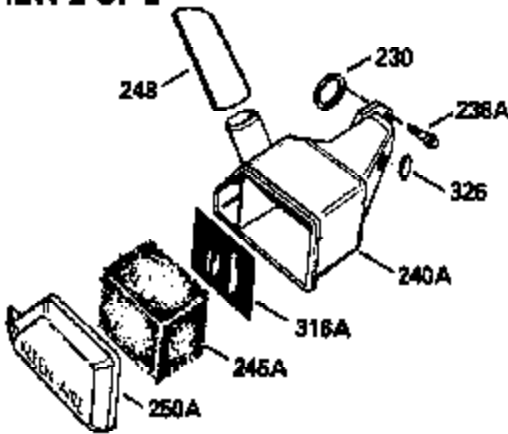

ILLUSTRATION SHOWS TYPICAL PARTS ONLY. ORDER BY PART NUMBER. PARTS NOT LISTED ARE SUPPLIED BY OEM.

VIEW 2 OF 2

Ref #	Part Number	Qty	Description
	92 650815		Belleville Washer
	93 650390		Flywheel Nut
189A	650911		Screw, Torx T-30, 1/4-20 x 5/8" (As r eq.)
230	34338		Air Cleaner Gasket
238A	650806		Screw, 10-32 x 5/8"
240A	450234		Air Cleaner Body
245A	450236		Air Cleaner Element
248	33008		Air Cleaner Tube
250A	33007		Air Cleaner Cover
261B	650854		Washer
285	590551		Starter Cup
287B			Rivet (Can be purchased locally)
316A	450235		Mesh Screen
326	450237		Button Plug