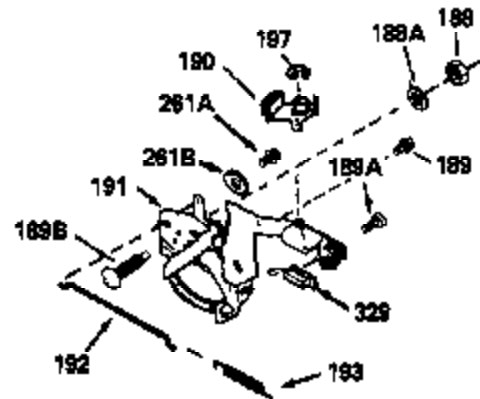

ILLUSTRATION SHOWS TYPICAL PARTS ONLY. ORDER BY PART NUMBER. PARTS NOT LISTED ARE SUPPLIED BY OEM.

VIEW 2 OF 2

Ref #	Part Number	Qty	Description
	92 650815		Belleville Washer
	93 650390		Flywheel Nut
189A	650911		Screw, Torx T-30, 1/4-20 x 5/8" (As r eq.)
230	34338		Air Cleaner Gasket
238A	650806		Screw, 10-32 x 5/8"
240A	450234		Air Cleaner Body
245A	450236		Air Cleaner Element
248	33008		Air Cleaner Tube
250A	33007		Air Cleaner Cover
261B	650854		Washer
285	590551		Starter Cup
287B			Rivet (Can be purchased locally)
316A	450235		Mesh Screen
326	450237		Button Plug