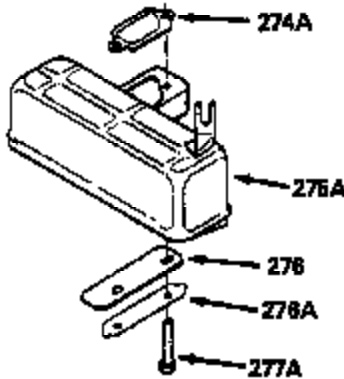

ILLUSTRATION SHOWS TYPICAL PARTS ONLY. ORDER BY PART NUMBER. PARTS NOT LISTED ARE SUPPLIED BY OEM.

VIEW 2 OF 2

Ref #	Part Number	Qty	Description
	92 650815		Belleville Washer
	93 650390		Flywheel Nut
189A	650911		Screw, Torx T-30, 1/4-20 x 5/8" (As r eq.)
230	34338		Air Cleaner Gasket
238A	650806		Screw, 10-32 x 5/8"
240A	450234		Air Cleaner Body
245A	450236		Air Cleaner Element
248	33008		Air Cleaner Tube
250A	33007		Air Cleaner Cover
261B	650854		Washer
285	590551		Starter Cup
287B			Rivet (Can be purchased locally)
316A	450235		Mesh Screen
326	450237		Button Plug