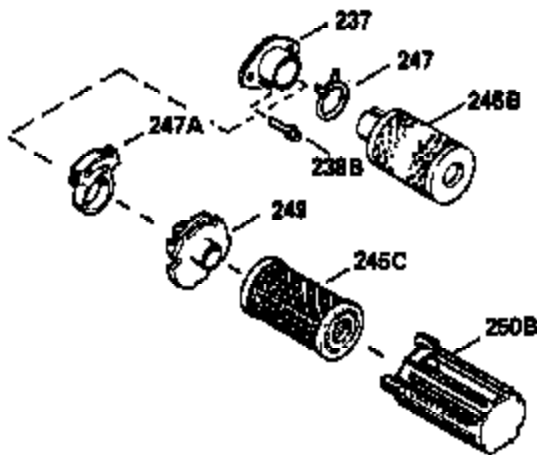

ILLUSTRATION SHOWS TYPICAL PARTS ONLY. ORDER BY PART NUMBER. PARTS NOT LISTED ARE SUPPLIED BY OEM.

VIEW 2 OF 2

Ref #	Part Number	Qty	Description
	92 650815		Belleville Washer
	93 650390		Flywheel Nut
189A	650911		Screw, Torx T-30, 1/4-20 x 5/8" (As r eq.)
230	34338		Air Cleaner Gasket
238A	650806		Screw, 10-32 x 5/8"
240A	450234		Air Cleaner Body
245A	450236		Air Cleaner Element
248	33008		Air Cleaner Tube
250A	33007		Air Cleaner Cover
261B	650854		Washer
285	590551		Starter Cup
287B			Rivet (Can be purchased locally)
316A	450235		Mesh Screen
326	450237		Button Plug