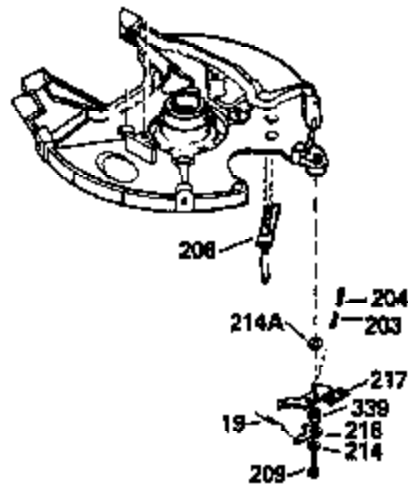

ILLUSTRATION SHOWS TYPICAL PARTS ONLY. ORDER BY PART NUMBER. PARTS NOT LISTED ARE SUPPLIED BY OEM.

VIEW 2 OF 2

Ref #	Part Number	Qty	Description
	92 650815		Belleville Washer
	93 650390		Flywheel Nut
189A	650911		Screw, Torx T-30, 1/4-20 x 5/8" (As r eq.)
230	34338		Air Cleaner Gasket
238A	650806		Screw, 10-32 x 5/8"
240A	450234		Air Cleaner Body
245A	450236		Air Cleaner Element
248	33008		Air Cleaner Tube
250A	33007		Air Cleaner Cover
261B	650854		Washer
285	590551		Starter Cup
287B			Rivet (Can be purchased locally)
316A	450235		Mesh Screen
326	450237		Button Plug