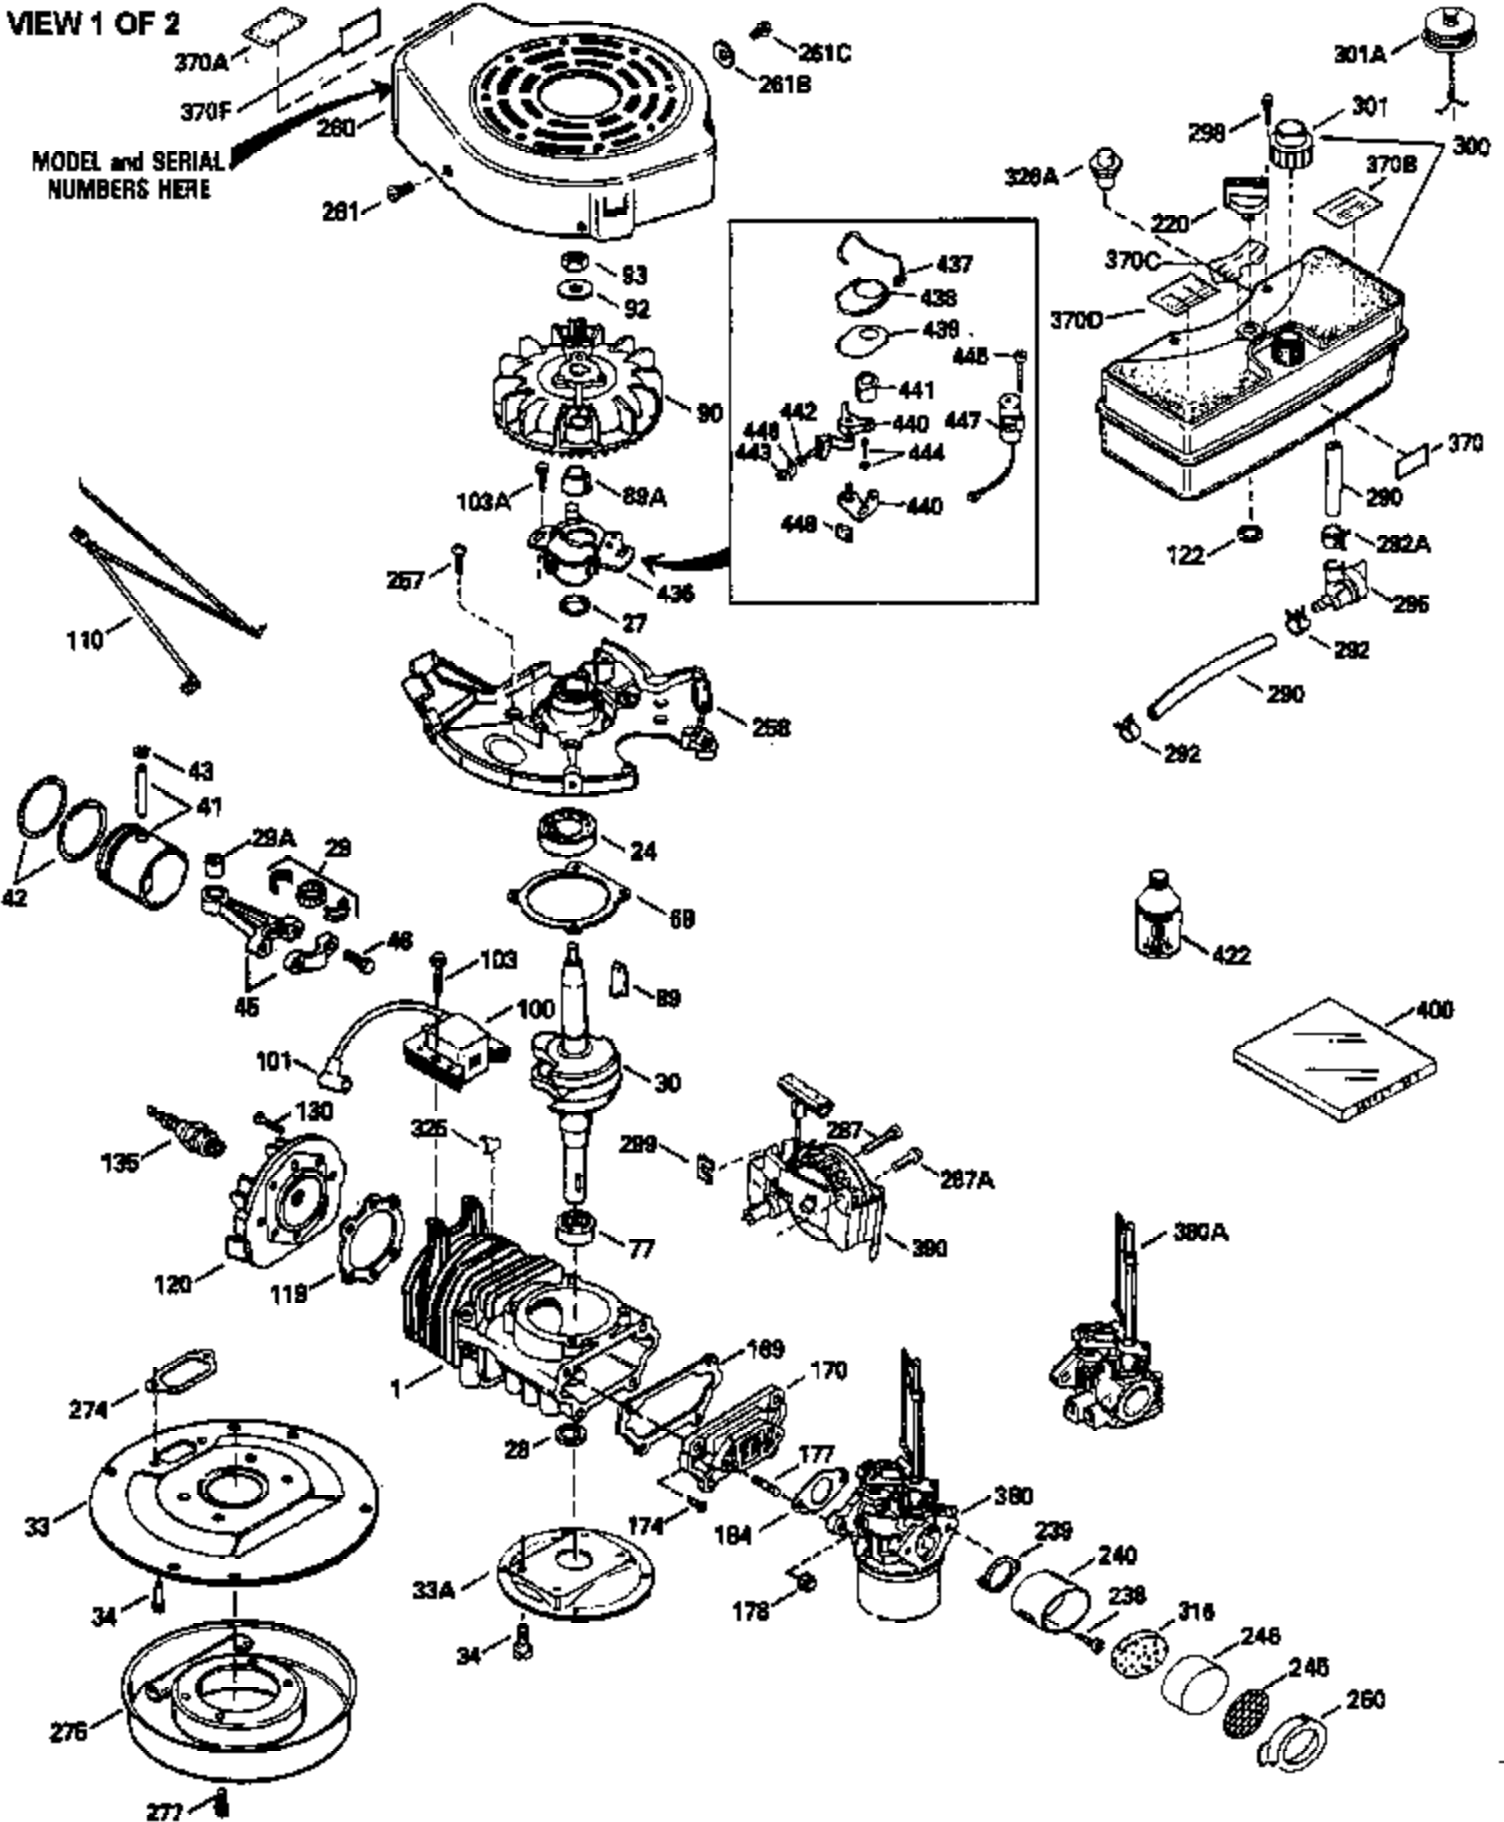

ILLUSTRATION SHOWS TYPICAL PARTS ONLY. ORDER BY PART NUMBER. PARTS NOT LISTED ARE SUPPLIED BY OEM.

VIEW 1 OF 2

MODEL and SERIAL  
NUMBERS HERE

Ref #	Part Number	Qty	Description
	1		Cylinder (Order s/b if replacement is req.)
	24 530110		Ball Bearing
	27 510319		Oil Seal
	28 28427		Oil Seal
	29 530151		Needle Bearing & Liner Set (30 Needle s)
	29A 530104A		Cartridge Bearing
	30 290579		Crankshaft & Rod Ass'y. (Incl. 45)
	33 330175		Adapter Plate (8" B.C.)
	34 650797		Screw, 5/16-18 x 1/2"
	41 310272A		Piston & Pin Ass'y. (.010" OS)
	41 310283A		Piston & Pin Ass'y. (Std.)(Incl. 43)
	42 310190		Ring Set (Std.)
	42 310273		Ring Set (.010" OS)
	43 310167		Piston Pin Retaining Ring
	45 310263		Connecting Rod Ass'y. (Incl. 29, 29A & 46)
	46 650633		Connecting Rod Bolt
	69 510292A		* Cylinder Cover Gasket
	77 780097		Cartridge Bearing
	89A 611014A		Adapter Sleeve
	90 611046A		Flywheel
	92 650815		Belleville Washer
	93 650390		Flywheel Nut
	100 34431		Lamination & Coil Ass'y. (This coil has been superseded to 730207 solid state conversion kit.)
	100 730207		Magneto to Solid State Conversion Kit (Includes solid state module, solid state flywheel key, and instructions.)(Use as required on external ignition engines only.)
	101 610118		Spark Plug Cover
	103A 650747		Screw, 1/4-20 x 3/4"
	110 611018		Ground Wire
	119 510274A		* Cylinder Head Gasket
	120 250240B		Cylinder Head
	122 570641		Retaining Ring
	130 650477		Screw, Torx T-30, 1/4-20 x 3/4"
	135 33636		Resistor Spark Plug
	169 510323A		* Cover Plate Gasket
	170 470152A		Reed & Cover Plate (Incl. 178)
	174 650579		Screw, Torx T-25, 10-24 x 1/2"
	178 650456		Nut, 1/4-20
	184 510110A		* Carburetor Gasket
	220 570640		Control Knob
	257 650561		Screw, 1/4-20 x 5/8"
	258 350408		Blower Housing Base (Incl. 27)
	260 350403		Blower Housing
	261 650958		Screw, 1/4-20 x 7/16"
	261B 650854		Washer
	274 510314		Exhaust Gasket
	275 390297		Muffler
	277 650911		Screw, Torx T-30, 1/4-20 x 5/8"
	287 30646		Screw, 1/4-20 x 1-3/8"
	287A 650561		Screw, 1/4-20 x 5/8"
	290 29774		Fuel Line
	292 26460		Fuel Line Clamp
	298 650803		Screw, 10-32 x 7/8"
	300 410241		Fuel Tank (Incl. 301)
	301 410238		Fuel Cap
	370C 550214		Choke Fast-Stop Decal