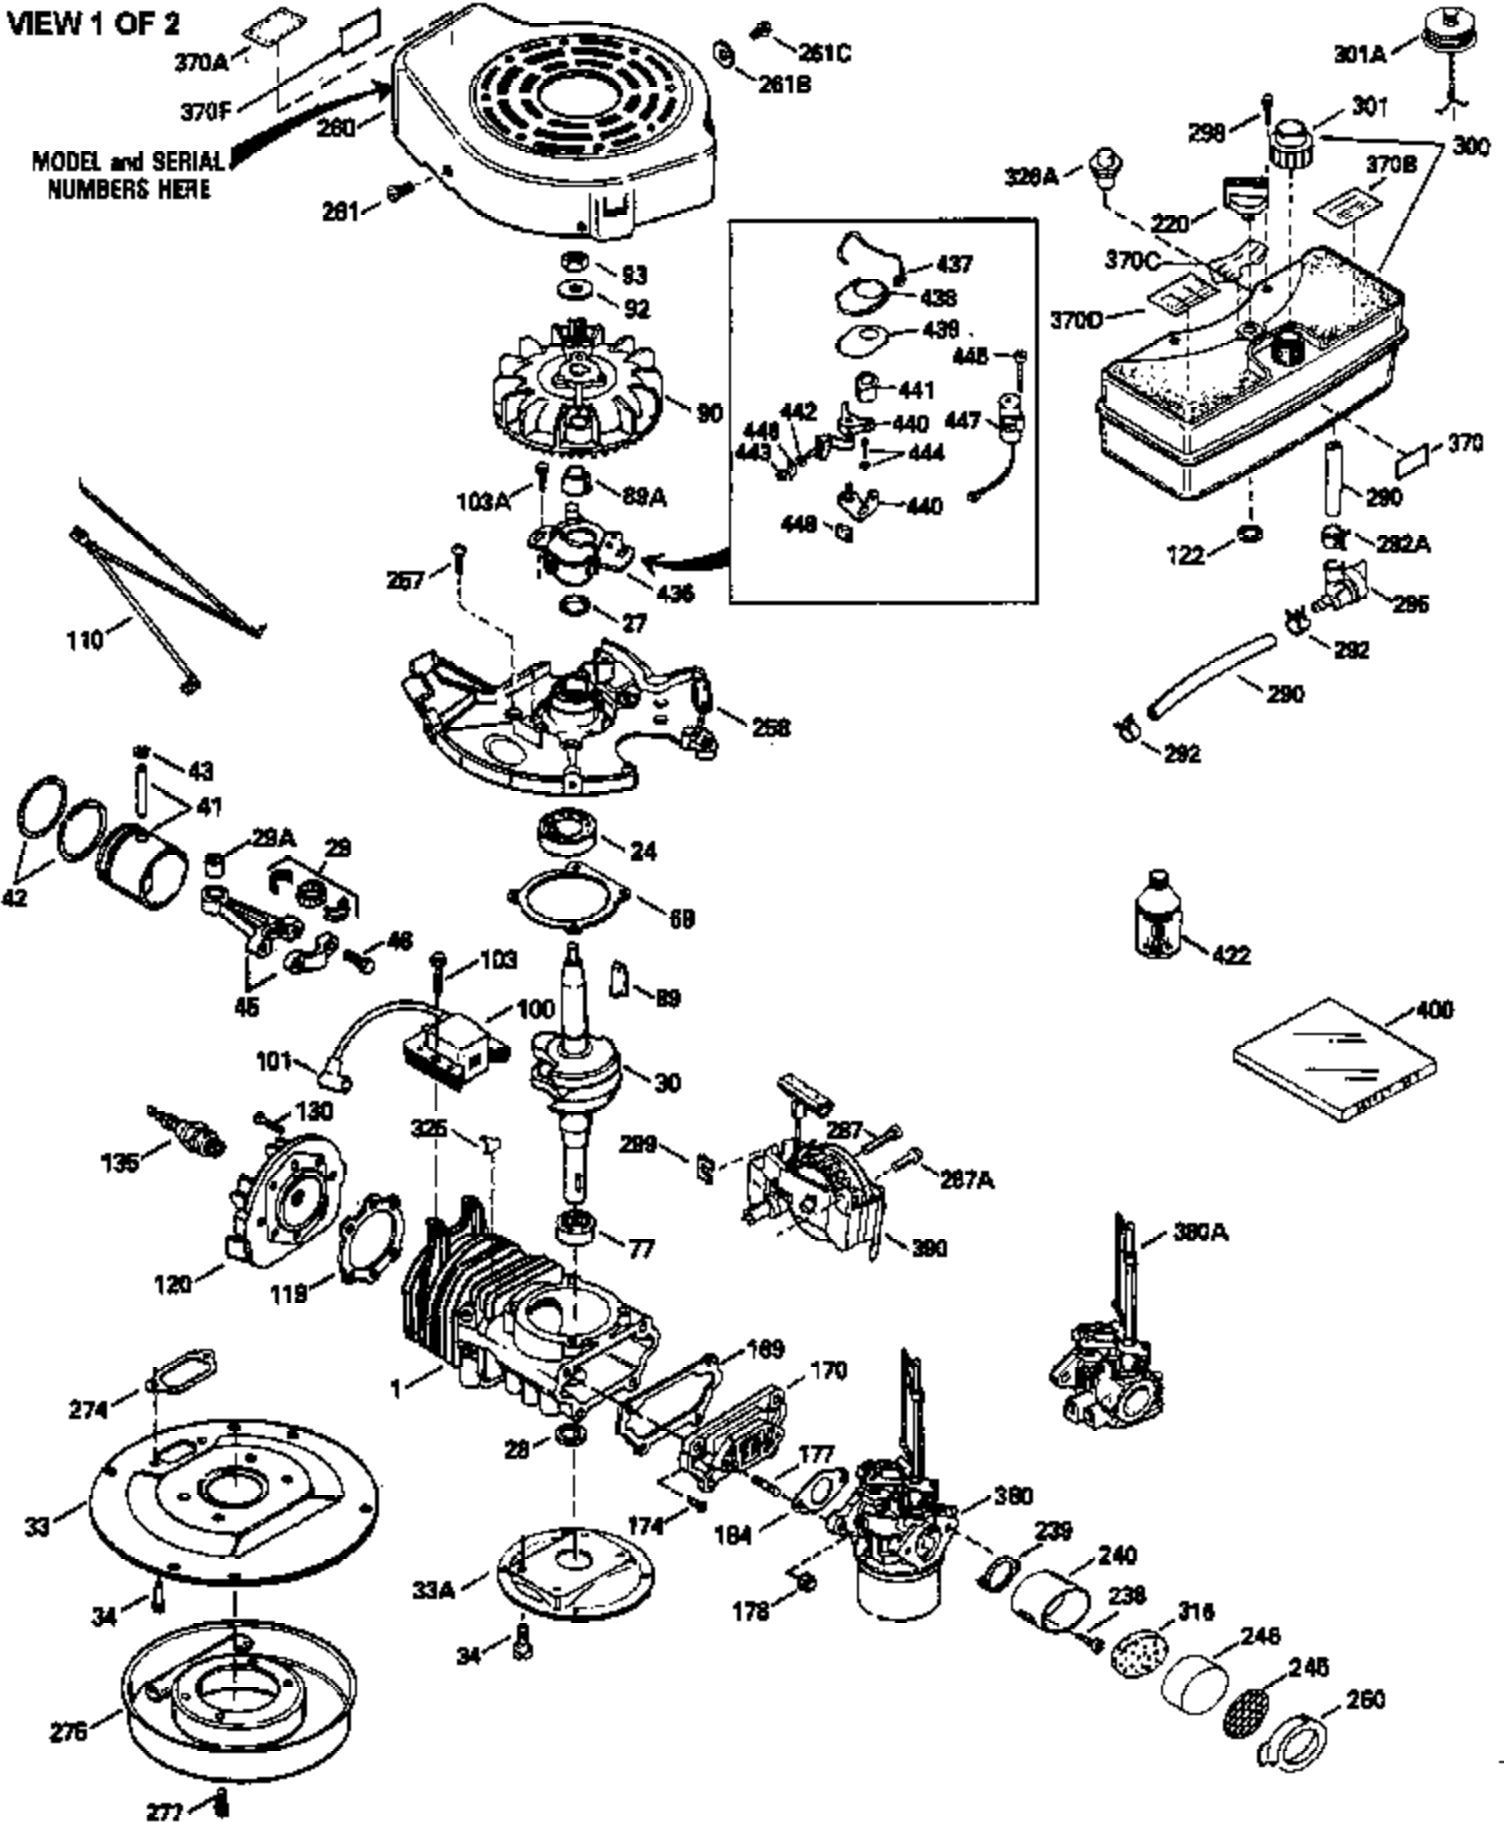

## Engine Parts List #1

Ref #	Part Number	Qty	Description
	1		Cylinder (Order s/b if replacement is req.)
24	530110		Ball Bearing
27	510319		Oil Seal
28	28427		Oil Seal
29A	530104A		Cartridge Bearing
29	530151		Needle Bearing & Liner Set (30 Needle s)
30	290576		Crankshaft & Rod Ass'y. (Incl. 45)
33	330175		Adapter Plate (8" B.C.)
34	650797		Screw, 5/16-18 x 1/2"
41	310272A		Piston & Pin Ass'y. (.010" OS)
41	310283A		Piston & Pin Ass'y. (Std.)(Incl. 43)
42	310190		Ring Set (Std.)
42	310273		Ring Set (.010" OS)
43	310167		Piston Pin Retaining Ring
45	310263		Connecting Rod Ass'y. (Incl. 29, 29A & 46)
46	650633		Connecting Rod Bolt
69	510292A		* Cylinder Cover Gasket
77	780097		Cartridge Bearing
89A	611014A		Adapter Sleeve
90	611046A		Flywheel
92	650815		Belleville Washer
93	650390		Flywheel Nut
100	34431		Lamination & Coil Ass'y. (This coil has been superseded to 730207 solid state conversion kit.)
100	730207		Magneto to Solid State Conversion Kit (Includes solid state module, solid state flywheel key, and instructions.)(Use as required on external ignition engines only.)
101	610118		Spark Plug Cover
103A	650747		Screw, 1/4-20 x 3/4"
110	611018		Ground Wire
119	510274A		* Cylinder Head Gasket
120	250240B		Cylinder Head
122	570641		Retaining Ring
130	650477		Screw, Torx T-30, 1/4-20 x 3/4"
135	33636		Resistor Spark Plug
169	510323A		* Cover Plate Gasket
170	470152A		Reed & Cover Plate (Incl. 178)
174	650579		Screw, Torx T-25, 10-24 x 1/2"
178	650456		Nut, 1/4-20
184	510110A		* Carburetor Gasket
220	570640		Control Knob
257	650561		Screw, 1/4-20 x 5/8"
258	350409		Blower Housing Base (Incl. 27)
260	350410		Blower Housing
261	650958		Screw, 1/4-20 x 7/16"
261B	650854		Washer
274	510314		Exhaust Gasket
275	390297		Muffler
277	650911		Screw, Torx T-30, 1/4-20 x 5/8"
290	29774		Fuel Line
292	26460		Fuel Line Clamp
298	650803		Screw, 10-32 x 7/8"
300	410241		Fuel Tank (Incl. 301)
301	410238		Fuel Cap
370B	550213		Warning Decal
370A	34686		Name Decal
370C	550214		Choke Fast-Stop Decal