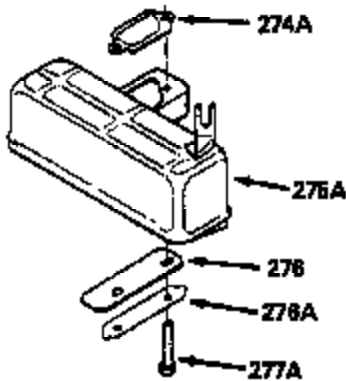

Ref #	Part Number	Qty	Description
370D	550212		Fuel Mix Decal
380	632132A		Carburetor (Incl. 184) (Refer to 632335 carburetor except use 632188 float bowl nut, Division 5, Section A, page A1-42 or Fiche 23B, Grid F-13 for breakdown)
400	510295A		* Gasket Set (Incl. items marked *)
422	730227A		2-Cycle Oil (8 oz.)
436	611006		Stator Plate Ass'y. (Incl. 437 thru 4 48)
437	30551		Breaker Box Cover Spring
438	610947		Dust Cover
439	610948		Dust Cover Gasket
440	30547A		Breaker Contact
441	30552		Breaker Cam
442	610385		Washer
443	610408		Nut, 8 32
444	29181		Breaker Point Screw
445	610593		Screw, 8-32 x 13/16"
446	33356		Ground Terminal
447	30548B		Condenser
448	30549		Felt Cam Wiper

ILLUSTRATION SHOWS TYPICAL PARTS ONLY. ORDER BY PART NUMBER. PARTS NOT LISTED ARE SUPPLIED BY OEM.

VIEW 2 OF 2