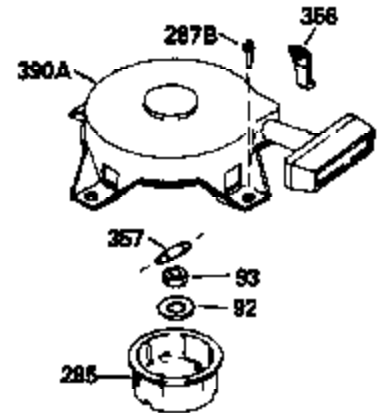

Ref #	Part Number	Qty	Description
370D	550212		Fuel Mix Decal
380	632132A		Carburetor (Incl. 184) (Refer to 632335 carburetor except use 632188 float bowl nut, Division 5, Section A, page A1-42 or Fiche 23B, Grid F-13 for breakdown)
400	510295A		* Gasket Set (Incl. items marked *)
422	730227A		2-Cycle Oil (8 oz.)
436	611006		Stator Plate Ass'y. (Incl. 437 thru 4 48)
437	30551		Breaker Box Cover Spring
438	610947		Dust Cover
439	610948		Dust Cover Gasket
440	30547A		Breaker Contact
441	30552		Breaker Cam
442	610385		Washer
443	610408		Nut, 8 32
444	29181		Breaker Point Screw
445	610593		Screw, 8-32 x 13/16"
446	33356		Ground Terminal
447	30548B		Condenser
448	30549		Felt Cam Wiper

ILLUSTRATION SHOWS TYPICAL PARTS ONLY. ORDER BY PART NUMBER. PARTS NOT LISTED ARE SUPPLIED BY OEM.

VIEW 2 OF 2