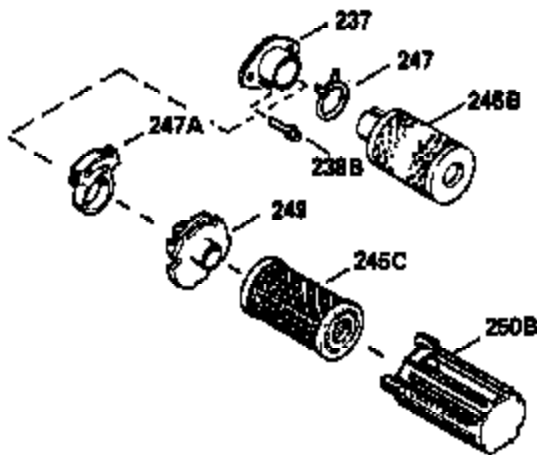

Ref #	Part Number	Qty	Description
370D	550212		Fuel Mix Decal
380	632132A		Carburetor (Incl. 184) (Refer to 632335 carburetor except use 632188 float bowl nut, Division 5, Section A, page A1-42 or Fiche 23B, Grid F-13 for breakdown)
400	510295A		* Gasket Set (Incl. items marked *)
422	730227A		2-Cycle Oil (8 oz.)
436	611006		Stator Plate Ass'y. (Incl. 437 thru 4 48)
437	30551		Breaker Box Cover Spring
438	610947		Dust Cover
439	610948		Dust Cover Gasket
440	30547A		Breaker Contact
441	30552		Breaker Cam
442	610385		Washer
443	610408		Nut, 8 32
444	29181		Breaker Point Screw
445	610593		Screw, 8-32 x 13/16"
446	33356		Ground Terminal
447	30548B		Condenser
448	30549		Felt Cam Wiper

ILLUSTRATION SHOWS TYPICAL PARTS ONLY. ORDER BY PART NUMBER. PARTS NOT LISTED ARE SUPPLIED BY OEM.

VIEW 2 OF 2