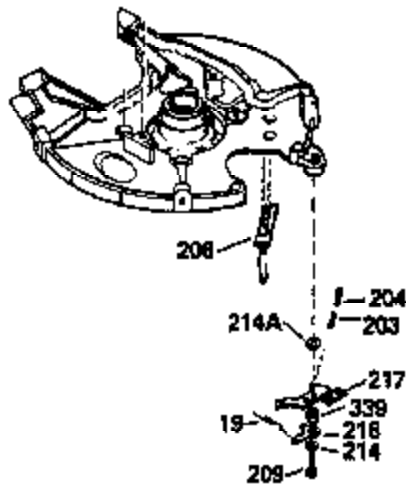

Ref #	Part Number	Qty	Description
370D	550212		Fuel Mix Decal
380	632132A		Carburetor (Incl. 184) (Refer to 632335 carburetor except use 632188 float bowl nut, Division 5, Section A, page A1-42 or Fiche 23B, Grid F-13 for breakdown)
400	510295A		* Gasket Set (Incl. items marked *)
422	730227A		2-Cycle Oil (8 oz.)
436	611006		Stator Plate Ass'y. (Incl. 437 thru 4 48)
437	30551		Breaker Box Cover Spring
438	610947		Dust Cover
439	610948		Dust Cover Gasket
440	30547A		Breaker Contact
441	30552		Breaker Cam
442	610385		Washer
443	610408		Nut, 8 32
444	29181		Breaker Point Screw
445	610593		Screw, 8-32 x 13/16"
446	33356		Ground Terminal
447	30548B		Condenser
448	30549		Felt Cam Wiper

ILLUSTRATION SHOWS TYPICAL PARTS ONLY. ORDER BY PART NUMBER. PARTS NOT LISTED ARE SUPPLIED BY OEM.

VIEW 2 OF 2