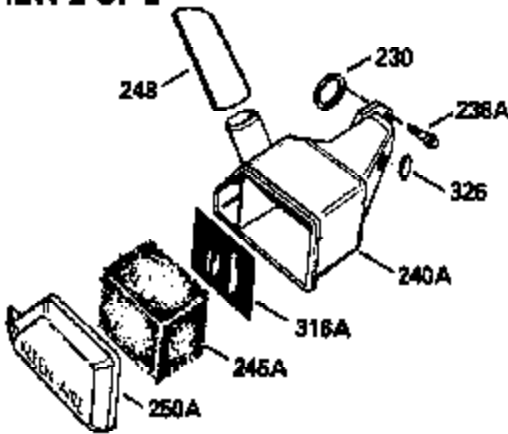

Ref #	Part Number	Qty	Description
370D	550212		Fuel Mix Decal
380	632132A		Carburetor (Incl. 184) (Refer to 632335 carburetor except use 632188 float bowl nut, Division 5, Section A, page A1-42 or Fiche 23B, Grid F-13 for breakdown)
400	510295A		* Gasket Set (Incl. items marked *)
422	730227A		2-Cycle Oil (8 oz.)
436	611006		Stator Plate Ass'y. (Incl. 437 thru 4 48)
437	30551		Breaker Box Cover Spring
438	610947		Dust Cover
439	610948		Dust Cover Gasket
440	30547A		Breaker Contact
441	30552		Breaker Cam
442	610385		Washer
443	610408		Nut, 8 32
444	29181		Breaker Point Screw
445	610593		Screw, 8-32 x 13/16"
446	33356		Ground Terminal
447	30548B		Condenser
448	30549		Felt Cam Wiper

ILLUSTRATION SHOWS TYPICAL PARTS ONLY. ORDER BY PART NUMBER. PARTS NOT LISTED ARE SUPPLIED BY OEM.

VIEW 2 OF 2