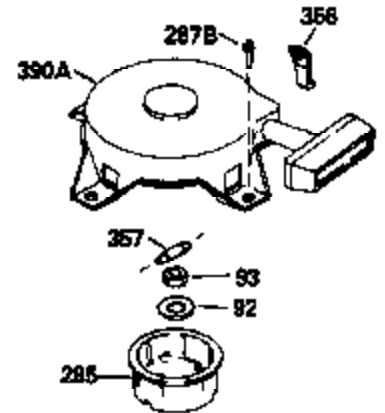

Ref #	Part Number	Qty	Description
370D	550207		Operation Decal
380	632262		Carburetor (Incl. 184) (Refer to Division 5, Section A, page A1-28 or Fiche 23B, Grid F-11 for breakdown)
390	590552		Side Mount Rewind Starter (Refer to Division 5, Section C, page 32 or Fiche 23B, Grid G-13 for breakdown)
400	510295A		* Gasket Set (Incl. items marked *)
422	730227A		2-Cycle Oil (8 oz.)

ILLUSTRATION SHOWS TYPICAL PARTS ONLY. ORDER BY PART NUMBER. PARTS NOT LISTED ARE SUPPLIED BY OEM.

VIEW 2 OF 2