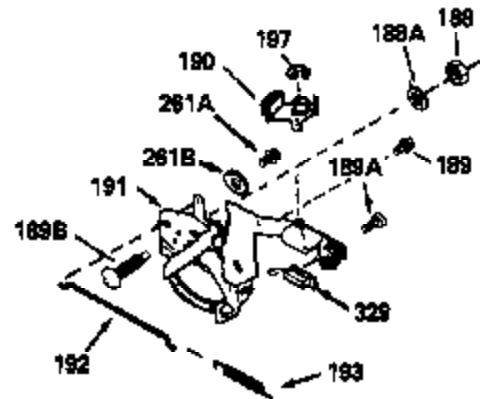

Ref #	Part Number	Qty	Description
370D	550207		Operation Decal
380	632262		Carburetor (Incl. 184) (Refer to Division 5, Section A, page A1-28 or Fiche 23B, Grid F-11 for breakdown)
390	590552		Side Mount Rewind Starter (Refer to Division 5, Section C, page 32 or Fiche 23B, Grid G-13 for breakdown)
400	510295A		* Gasket Set (Incl. items marked *)
422	730227A		2-Cycle Oil (8 oz.)

ILLUSTRATION SHOWS TYPICAL PARTS ONLY. ORDER BY PART NUMBER. PARTS NOT LISTED ARE SUPPLIED BY OEM.

VIEW 2 OF 2