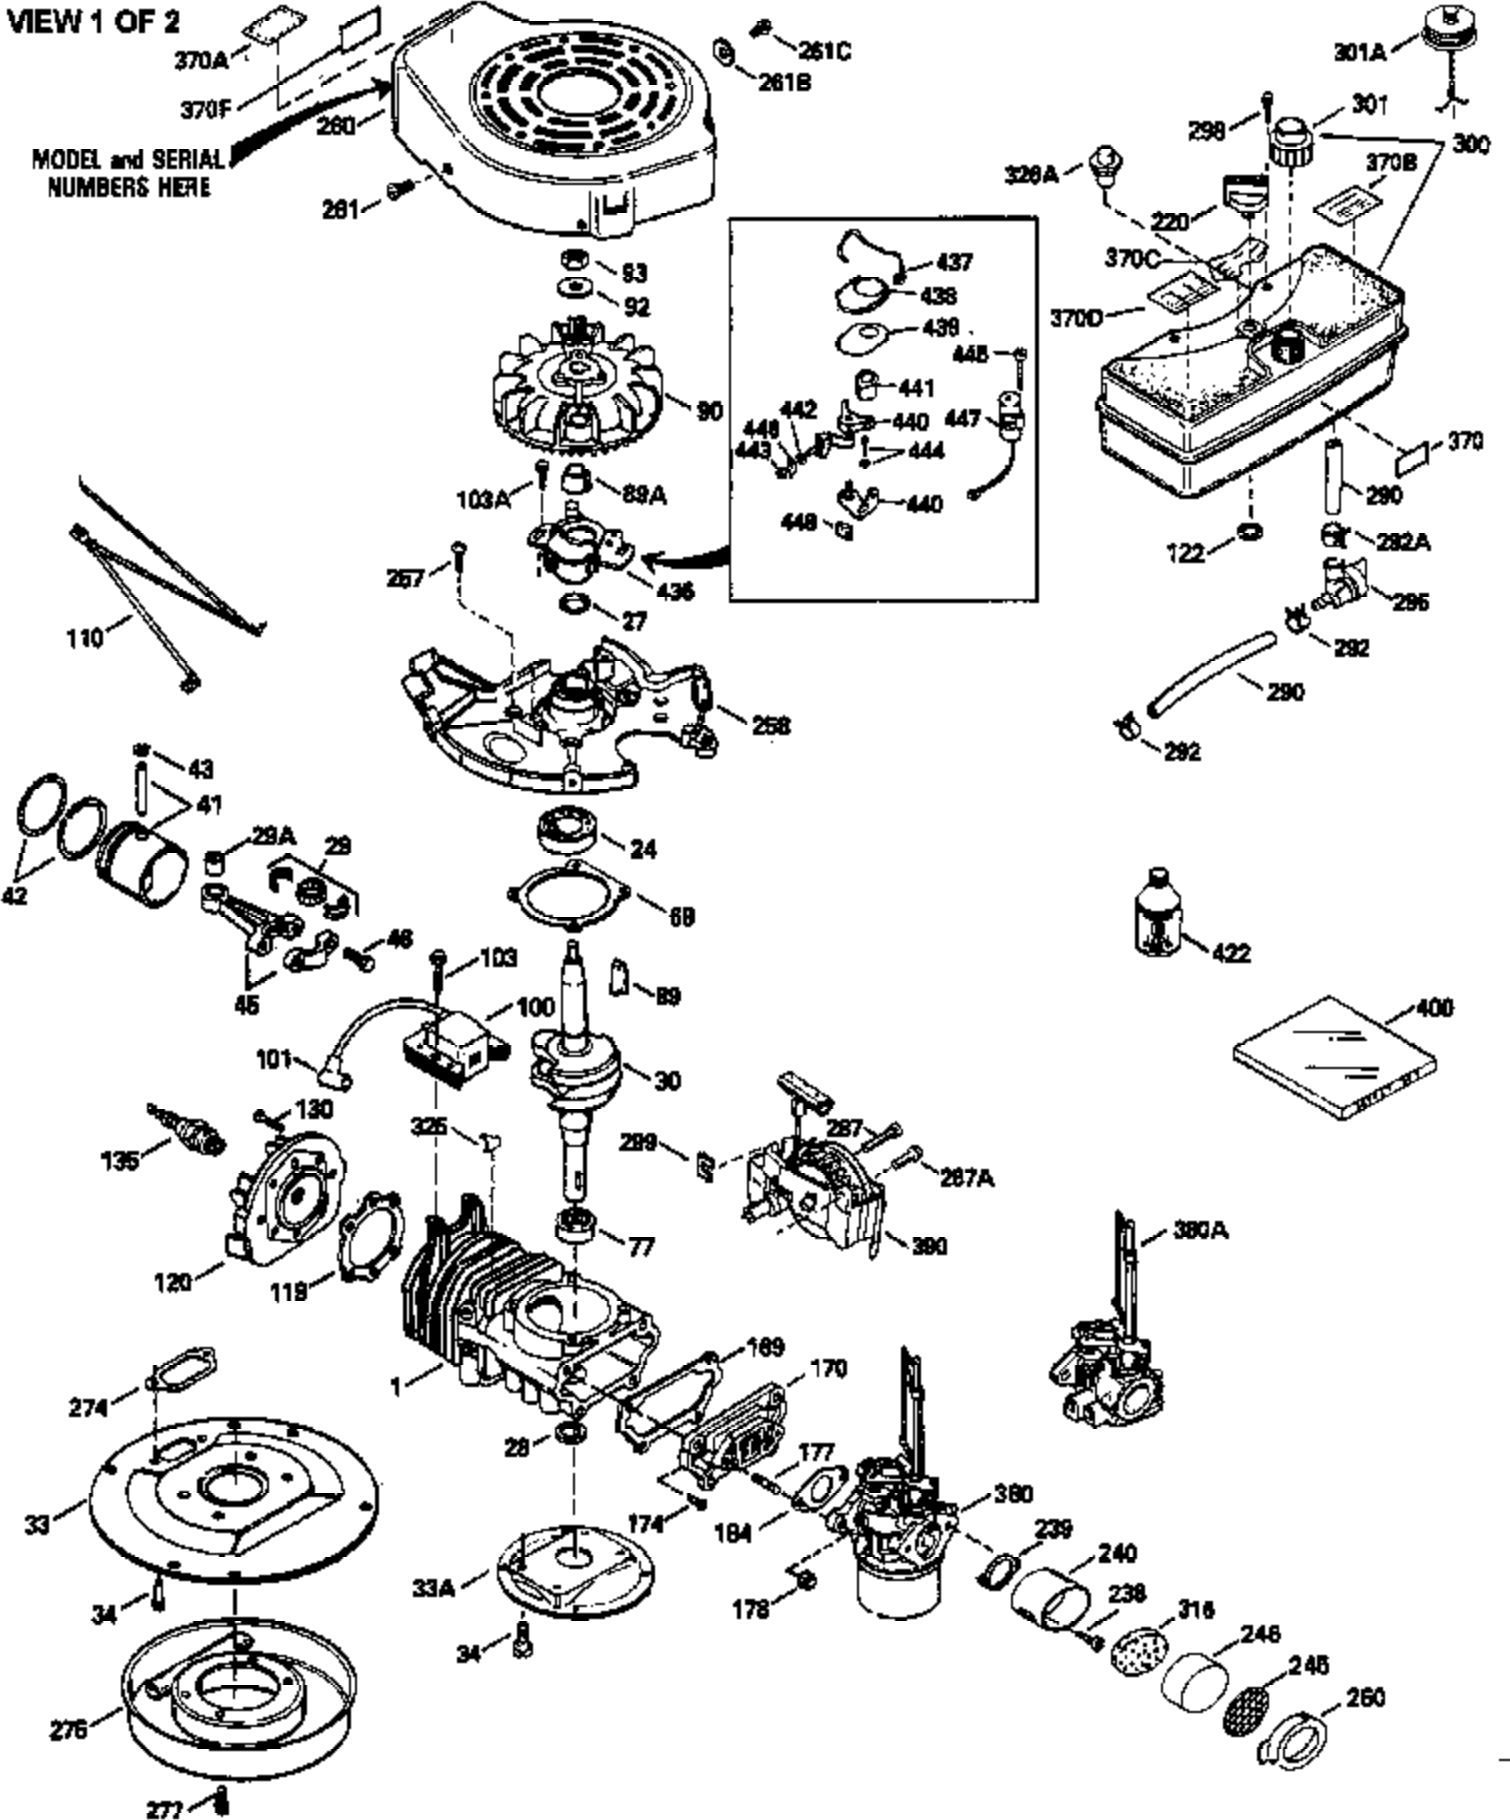

ILLUSTRATION SHOWS TYPICAL PARTS ONLY. ORDER BY PART NUMBER. PARTS NOT LISTED ARE SUPPLIED BY OEM.

VIEW 1 OF 2

MODEL and SERIAL
NUMBERS HERE

Ref #	Part Number	Qty	Description
	1		Cylinder (Order s/b if replacement is req.)
24	530110		Ball Bearing
27	510319		Oil Seal
28	28427		Oil Seal
29A	530104A		Cartridge Bearing
29	530151		Needle Bearing & Liner Set (30 Needle s)
30	290577		Crankshaft & Rod Ass'y. (Incl. 45)
33	330175		Adapter Plate (8" B.C.)
34	650797		Screw, 5/16-18 x 1/2"
41	310283A		Piston & Pin Ass'y. (Std.)(Incl. 43)
41	310272A		Piston & Pin Ass'y. (.010" OS)
42	310190		Ring Set (Std.)
42	310273		Ring Set (.010" OS)
43	310167		Piston Pin Retaining Ring
45	310263		Connecting Rod Ass'y. (Incl. 29, 29A & 46)
46	650633		Connecting Rod Bolt
69	510292A		* Cylinder Cover Gasket
77	780097		Cartridge Bearing
89A	611032		Adapter Sleeve
90	611046A		Flywheel
92	650815		Belleville Washer
93	650390		Flywheel Nut
100	34443A		Solid State Ignition (Incl. 101)
100	730207		Magneto to Solid State Conversion Kit (Includes solid state module, solid state flywheel key, and instructions.)(Use as required on external ignition engines only.)
101	610118		Spark Plug Cover
103	650814		Screw, Torx T-15, 10-24 x 1"
110	611045		Ground Wire
119	510274A		* Cylinder Head Gasket
120	250240B		Cylinder Head
130	650477		Screw, Torx T-30, 1/4-20 x 3/4"
135	33636		Resistor Spark Plug
169	510323A		* Cover Plate Gasket
170	470153		Reed Cover Plate (Incl. 178)
174	650579		Screw, Torx T-25, 10-24 x 1/2"
178	650456		Nut, 1/4-20
184	510110A		* Carburetor Gasket
239	27272A		Air Cleaner Gasket
257	650561		Screw, 1/4-20 x 5/8"
258	350413		Blower Housing Base (Incl. 27)
260	350403		Blower Housing
261	650958		Screw, 1/4-20 x 7/16"
261B	650854		Washer
274	510314		Exhaust Gasket
275	390297		Muffler
277	650911		Screw, Torx T-30, 1/4-20 x 5/8"
287A	650561		Screw, 1/4-20 x 5/8"
287	30646		Screw, 1/4-20 x 1-3/8"
290	29774		Fuel Line
292	26460		Fuel Line Clamp
298	650803		Screw, 10-32 x 7/8"
300	410241		Fuel Tank (Incl. 301)
301	410238		Fuel Cap
370A	34686		Name Decal
370B	550213		Warning Decal
370D	550212		Fuel Mix Decal