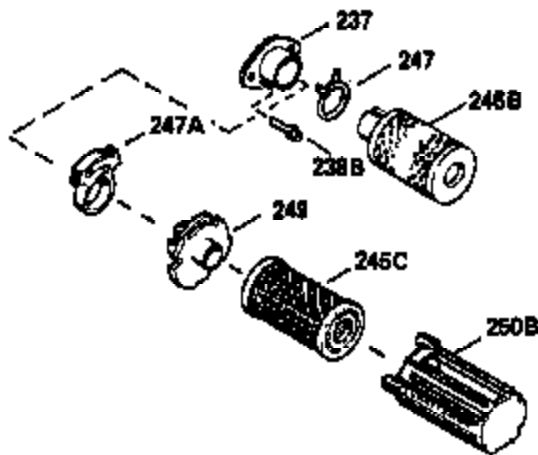

Ref #	Part Number	Qty	Description
370D	550207		Operation Decal
380	632262		Carburetor (Incl. 184) (Refer to Division 5, Section A, page A1-28 or Fiche 23B, Grid F-11 for breakdown)
390	590552		Side Mount Rewind Starter (Refer to Division 5, Section C, page 32 or Fiche 23B, Grid G-13 for breakdown)
400	510295A		* Gasket Set (Incl. items marked *)
422	730227A		2-Cycle Oil (8 oz.)

ILLUSTRATION SHOWS TYPICAL PARTS ONLY. ORDER BY PART NUMBER. PARTS NOT LISTED ARE SUPPLIED BY OEM.

VIEW 2 OF 2