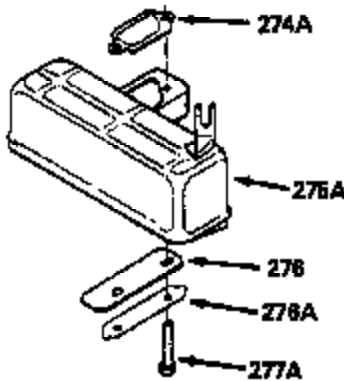

Ref #	Part Number	Qty	Description
370D	550207		Operation Decal
380	632262		Carburetor (Incl. 184) (Refer to Division 5, Section A, page A1-28 or Fiche 23B, Grid F-11 for breakdown)
390	590552		Side Mount Rewind Starter (Refer to Division 5, Section C, page 32 or Fiche 23B, Grid G-13 for breakdown)
400	510295A		* Gasket Set (Incl. items marked *)
422	730227A		2-Cycle Oil (8 oz.)

ILLUSTRATION SHOWS TYPICAL PARTS ONLY. ORDER BY PART NUMBER. PARTS NOT LISTED ARE SUPPLIED BY OEM.

VIEW 2 OF 2