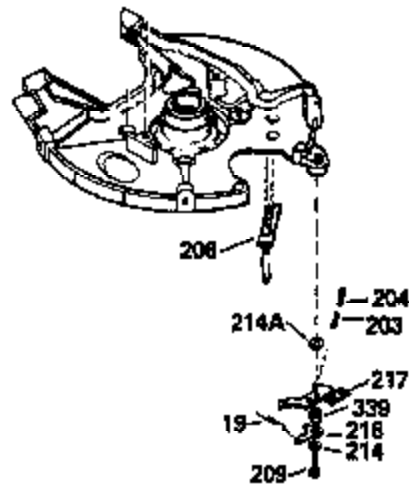

Ref #	Part Number	Qty	Description
370D	550207		Operation Decal
380	632262		Carburetor (Incl. 184) (Refer to Division 5, Section A, page A1-28 or Fiche 23B, Grid F-11 for breakdown)
390	590552		Side Mount Rewind Starter (Refer to Division 5, Section C, page 32 or Fiche 23B, Grid G-13 for breakdown)
400	510295A		* Gasket Set (Incl. items marked *)
422	730227A		2-Cycle Oil (8 oz.)

ILLUSTRATION SHOWS TYPICAL PARTS ONLY. ORDER BY PART NUMBER. PARTS NOT LISTED ARE SUPPLIED BY OEM.

VIEW 2 OF 2