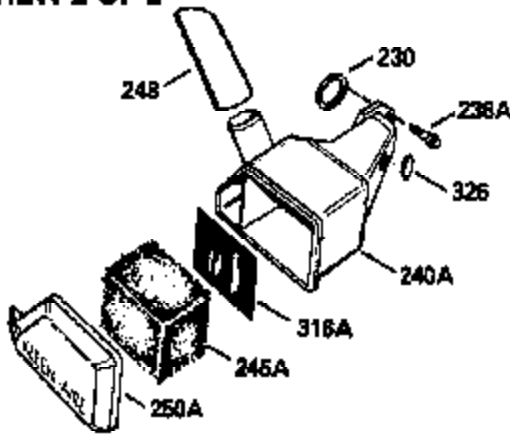

Ref #	Part Number	Qty	Description
370D	550207		Operation Decal
380	632262		Carburetor (Incl. 184) (Refer to Division 5, Section A, page A1-28 or Fiche 23B, Grid F-11 for breakdown)
390	590552		Side Mount Rewind Starter (Refer to Division 5, Section C, page 32 or Fiche 23B, Grid G-13 for breakdown)
400	510295A		* Gasket Set (Incl. items marked *)
422	730227A		2-Cycle Oil (8 oz.)

ILLUSTRATION SHOWS TYPICAL PARTS ONLY. ORDER BY PART NUMBER. PARTS NOT LISTED ARE SUPPLIED BY OEM.

VIEW 2 OF 2