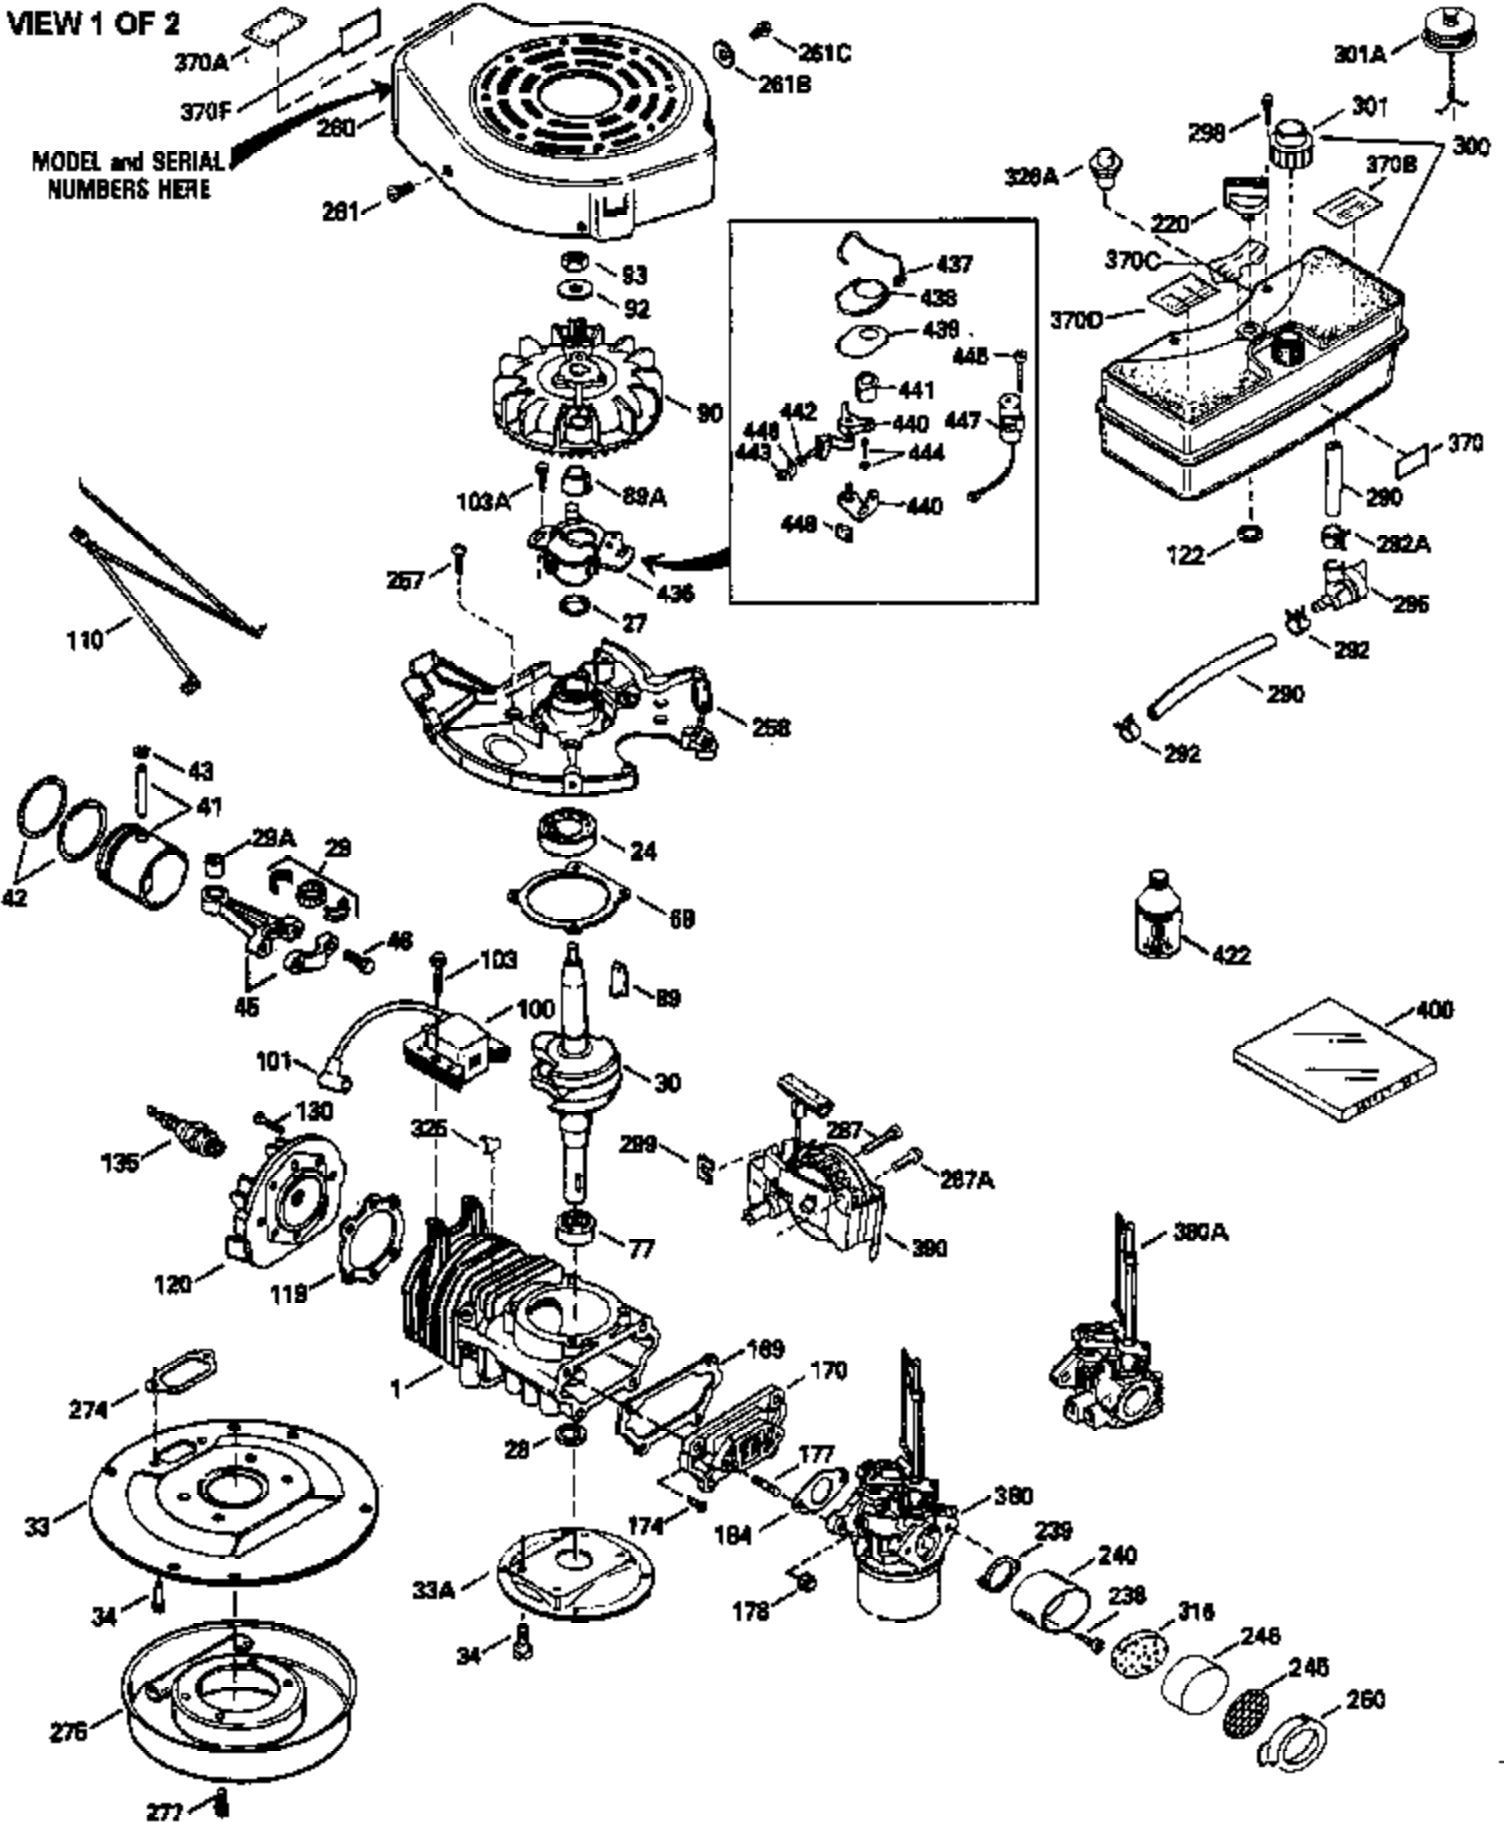

ILLUSTRATION SHOWS TYPICAL PARTS ONLY. ORDER BY PART NUMBER. PARTS NOT LISTED ARE SUPPLIED BY OEM.

VIEW 1 OF 2

MODEL and SERIAL
NUMBERS HERE

Ref #	Part Number	Qty	Description
	1		Cylinder (Order s/b if replacement is req.)
24	530110		Ball Bearing
27	510319		Oil Seal
28	28427		Oil Seal
29A	530104A		Cartridge Bearing
29	530151		Needle Bearing & Liner Set (30 Needle s)
30	290584		Crankshaft & Rod Ass'y. (Incl. 45)
33	330175		Adapter Plate (8" B.C.)
34	650797		Screw, 5/16-18 x 1/2"
41	310272A		Piston & Pin Ass'y. (.010" OS)
41	310283A		Piston & Pin Ass'y. (Std.)(Incl. 43)
42	310190		Ring Set (Std.)
42	310273		Ring Set (.010" OS)
43	310167		Piston Pin Retaining Ring
45	310263		Connecting Rod Ass'y. (Incl. 29, 29A & 46)
46	650633		Connecting Rod Bolt
69	510292A		* Cylinder Cover Gasket
77	780097		Cartridge Bearing
89A	611032		Adapter Sleeve
90	611046A		Flywheel
92	650815		Belleville Washer
93	650390		Flywheel Nut
100	34443A		Solid State Ignition (Incl. 101)
100	730207		Magneto to Solid State Conversion Kit (Includes solid state module, solid state flywheel key, and instructions.)(Use as required on external ignition engines only.)
101	610118		Spark Plug Cover
103	650814		Screw, Torx T-15, 10-24 x 1"
110	611031		Ground Wire
119	510274A		* Cylinder Head Gasket
120	250240B		Cylinder Head
122	570641		Retaining Ring
130	650477		Screw, Torx T-30, 1/4-20 x 3/4"
135	33636		Resistor Spark Plug
169	510323A		* Cover Plate Gasket
170	470152A		Reed & Cover Plate (Incl. 178)
174	650579		Screw, Torx T-25, 10-24 x 1/2"
178	650456		Nut, 1/4-20
184	510110A		* Carburetor Gasket
220	570640		Control Knob
239	510206A		Air Cleaner Gasket
257	650561		Screw, 1/4-20 x 5/8"
258	350408		Blower Housing Base (Incl. 27)
260	350403		Blower Housing
261	650958		Screw, 1/4-20 x 7/16"
261B	650854		Washer
274	510314		Exhaust Gasket
275	390297		Muffler
277	650911		Screw, Torx T-30, 1/4-20 x 5/8"
287	30646		Screw, 1/4-20 x 1-3/8"
287A	650561		Screw, 1/4-20 x 5/8"
290	29774		Fuel Line
292	26460		Fuel Line Clamp
298	650803		Screw, 10-32 x 7/8"
300	410241		Fuel Tank (Incl. 301)
301	410238		Fuel Cap
325	611021		Wire Clip