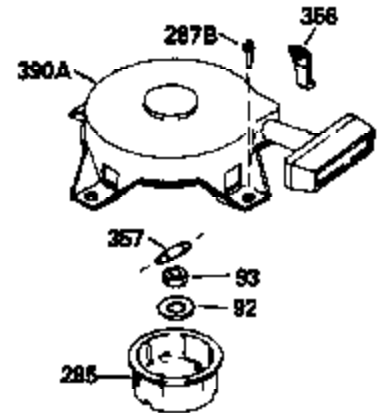

ILLUSTRATION SHOWS TYPICAL PARTS ONLY. ORDER BY PART NUMBER. PARTS NOT LISTED ARE SUPPLIED BY OEM.

VIEW 2 OF 2

Ref #	Part Number	Qty	Description
92	650815		Belleville Washer
93	650390		Flywheel Nut
189A	650911		Screw, Torx T-30, 1/4-20 x 5/8" (As r eq.)
237	32971		Air Cleaner Adapter
238B	650709		Screw, 10-32 x 7/16"
245B	32972		Air Cleaner Element
247	33168		Air Cleaner Clamp
261B	650854		Washer