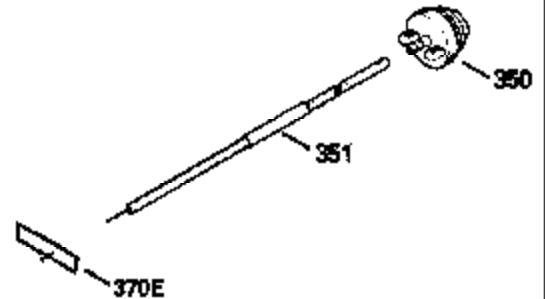

ILLUSTRATION SHOWS TYPICAL PARTS ONLY. ORDER BY PART NUMBER. PARTS NOT LISTED ARE SUPPLIED BY OEM.

VIEW 2 OF 2

Ref #	Part Number	Qty	Description
92	650815		Belleville Washer
93	650390		Flywheel Nut
189A	650911		Screw, Torx T-30, 1/4-20 x 5/8" (As r eq.)
237	32971		Air Cleaner Adapter
238B	650709		Screw, 10-32 x 7/16"
245B	32972		Air Cleaner Element
247	33168		Air Cleaner Clamp
261B	650854		Washer