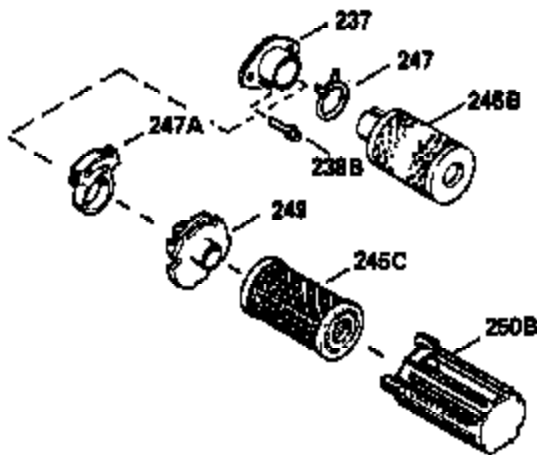

ILLUSTRATION SHOWS TYPICAL PARTS ONLY. ORDER BY PART NUMBER. PARTS NOT LISTED ARE SUPPLIED BY OEM.

VIEW 2 OF 2

Ref #	Part Number	Qty	Description
92	650815		Belleville Washer
93	650390		Flywheel Nut
189A	650911		Screw, Torx T-30, 1/4-20 x 5/8" (As r eq.)
237	32971		Air Cleaner Adapter
238B	650709		Screw, 10-32 x 7/16"
245B	32972		Air Cleaner Element
247	33168		Air Cleaner Clamp
261B	650854		Washer