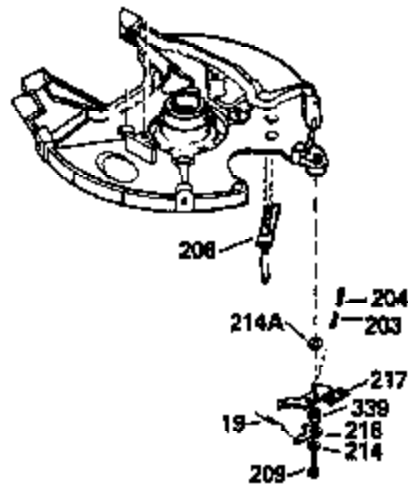

ILLUSTRATION SHOWS TYPICAL PARTS ONLY. ORDER BY PART NUMBER. PARTS NOT LISTED ARE SUPPLIED BY OEM.

VIEW 2 OF 2

Ref #	Part Number	Qty	Description
92	650815		Belleville Washer
93	650390		Flywheel Nut
189A	650911		Screw, Torx T-30, 1/4-20 x 5/8" (As r eq.)
237	32971		Air Cleaner Adapter
238B	650709		Screw, 10-32 x 7/16"
245B	32972		Air Cleaner Element
247	33168		Air Cleaner Clamp
261B	650854		Washer