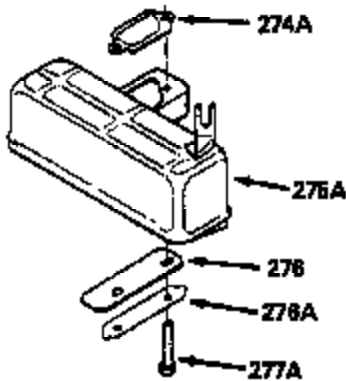

ILLUSTRATION SHOWS TYPICAL PARTS ONLY. ORDER BY PART NUMBER. PARTS NOT LISTED ARE SUPPLIED BY OEM.

VIEW 2 OF 2

Ref #	Part Number	Qty	Description
92	650815		Belleville Washer
93	650390		Flywheel Nut
189A	650911		Screw, Torx T-30, 1/4-20 x 5/8" (As r eq.)
237	32971		Air Cleaner Adapter
238B	650709		Screw, 10-32 x 7/16"
245B	32972		Air Cleaner Element
247	33168		Air Cleaner Clamp
261B	650854		Washer