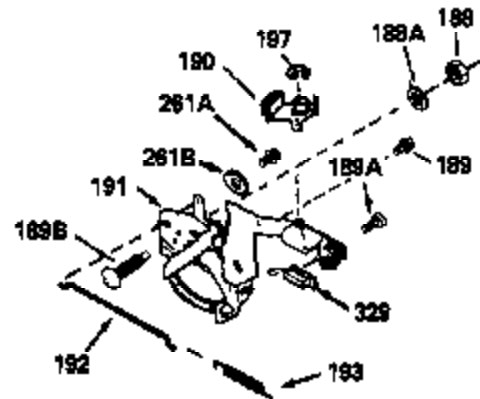

ILLUSTRATION SHOWS TYPICAL PARTS ONLY. ORDER BY PART NUMBER. PARTS NOT LISTED ARE SUPPLIED BY OEM.

VIEW 2 OF 2

Ref #	Part Number	Qty	Description
92	650815		Belleville Washer
93	650390		Flywheel Nut
189A	650911		Screw, Torx T-30, 1/4-20 x 5/8" (As r eq.)
237	32971		Air Cleaner Adapter
238B	650709		Screw, 10-32 x 7/16"
245B	32972		Air Cleaner Element
247	33168		Air Cleaner Clamp
261B	650854		Washer