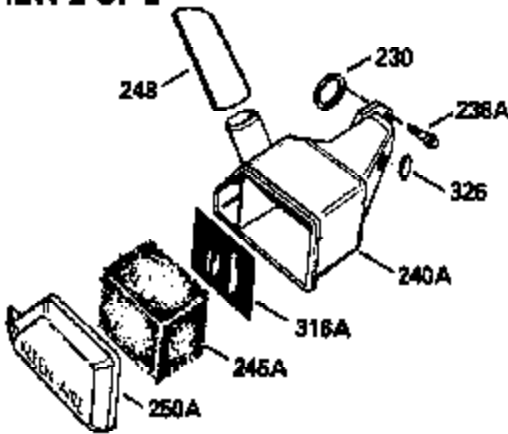

ILLUSTRATION SHOWS TYPICAL PARTS ONLY. ORDER BY PART NUMBER. PARTS NOT LISTED ARE SUPPLIED BY OEM.

VIEW 2 OF 2

Ref #	Part Number	Qty	Description
92	650815		Belleville Washer
93	650390		Flywheel Nut
189A	650911		Screw, Torx T-30, 1/4-20 x 5/8" (As r eq.)
237	32971		Air Cleaner Adapter
238B	650709		Screw, 10-32 x 7/16"
245B	32972		Air Cleaner Element
247	33168		Air Cleaner Clamp
261B	650854		Washer