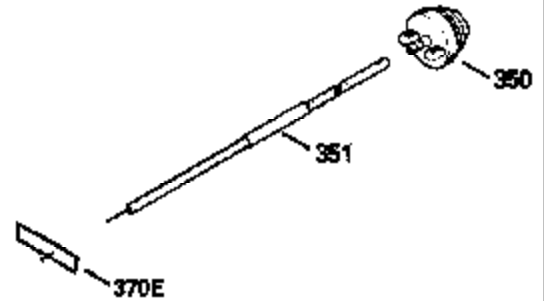

ILLUSTRATION SHOWS TYPICAL PARTS ONLY. ORDER BY PART NUMBER. PARTS NOT LISTED ARE SUPPLIED BY OEM.

VIEW 2 OF 2

Ref #	Part Number	Qty	Description
92	650815		Belleville Washer
93	650390		Flywheel Nut
189A	650911		Screw, Torx T-30, 1/4-20 x 5/8" (As r eq.)
261B	650854		Washer