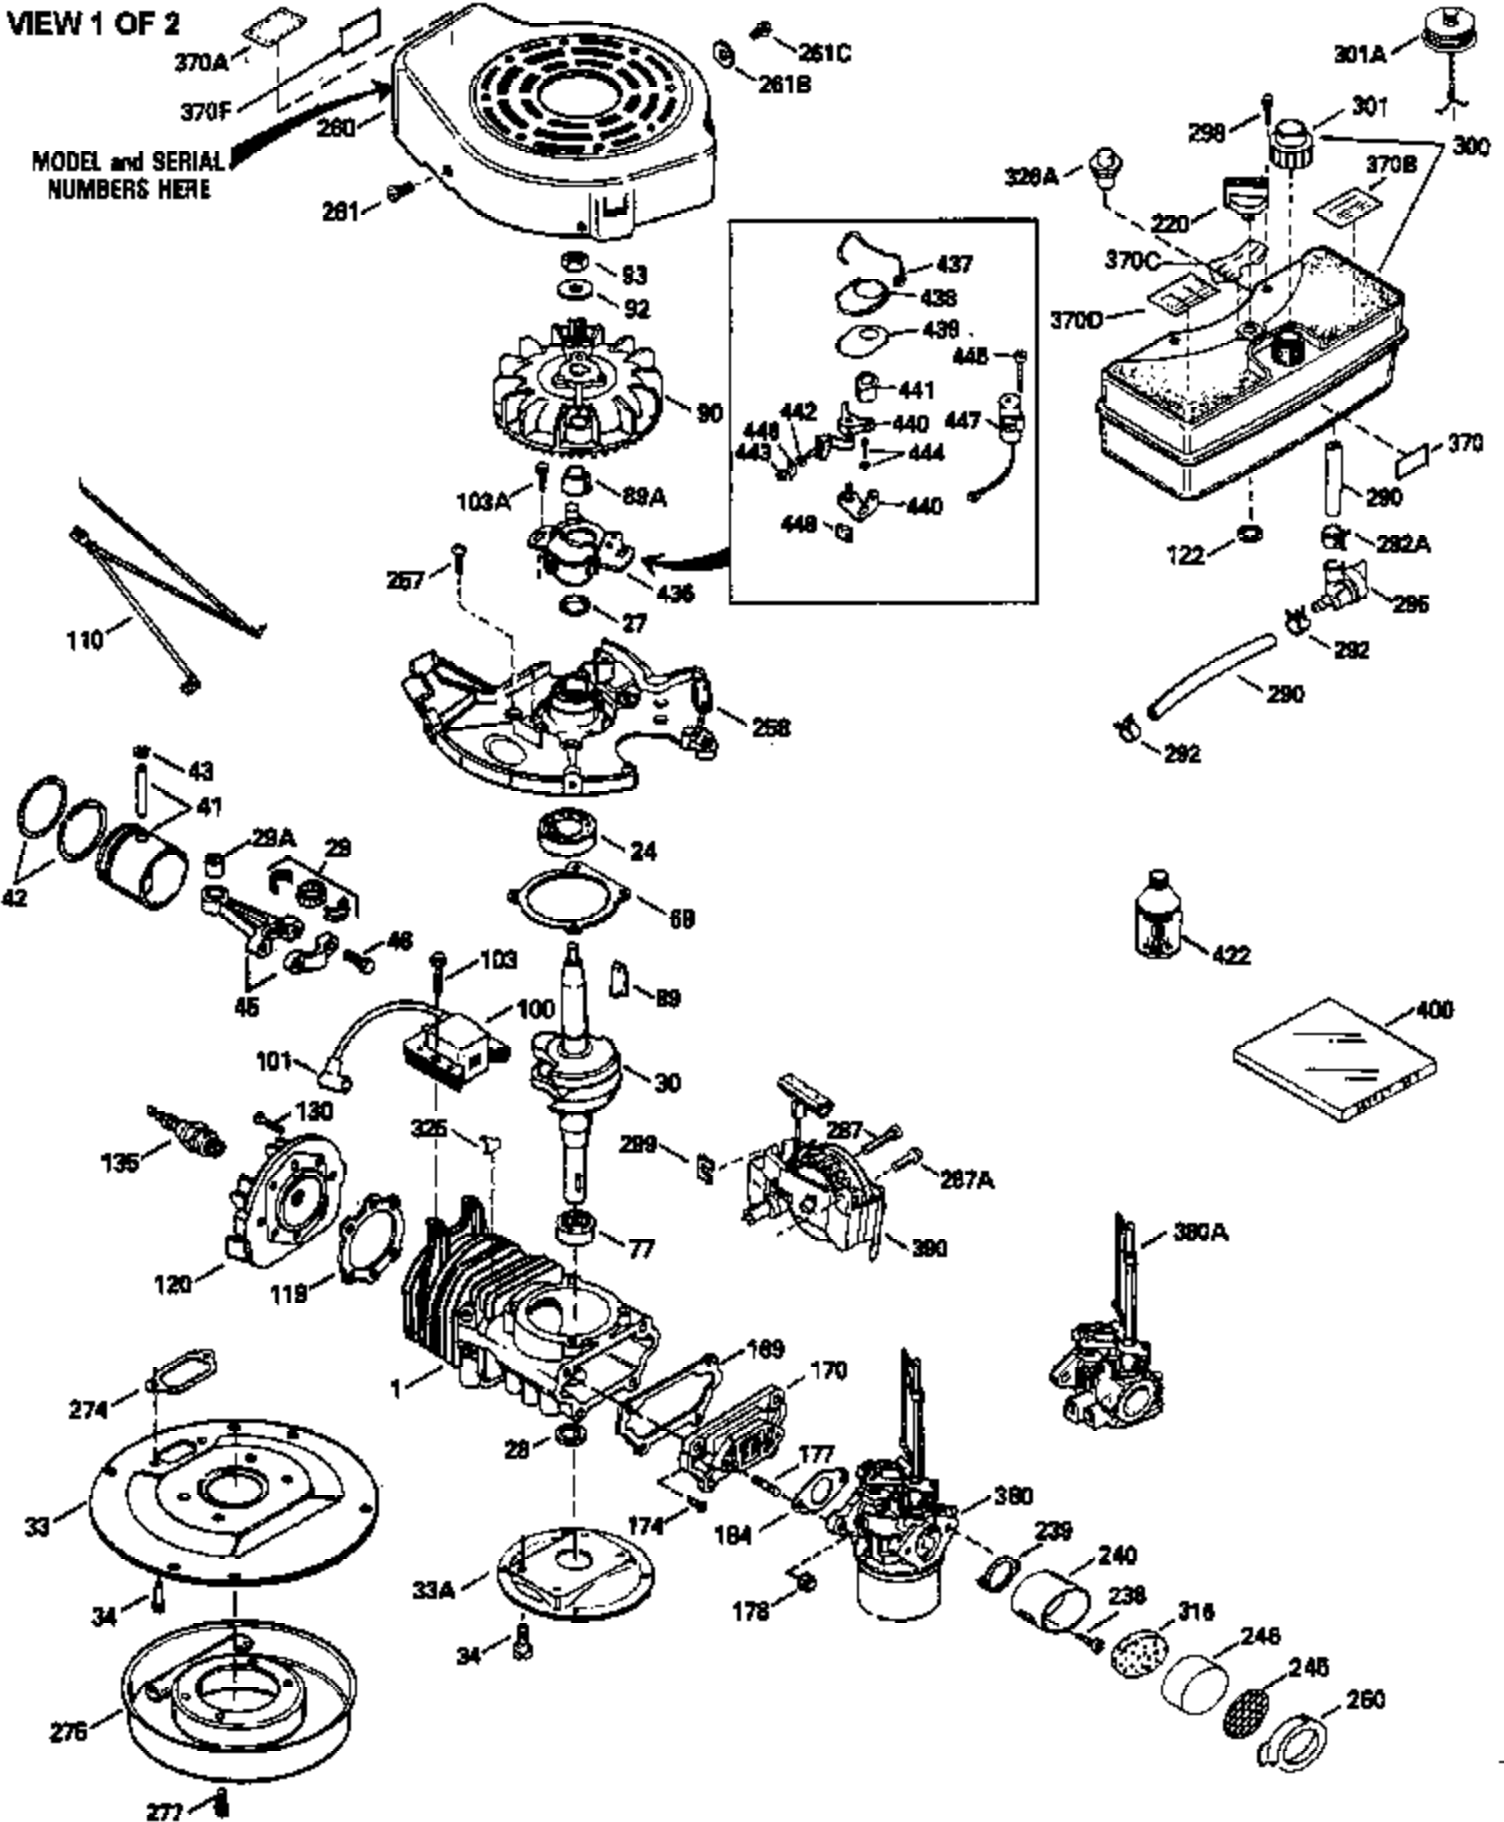

ILLUSTRATION SHOWS TYPICAL PARTS ONLY. ORDER BY PART NUMBER. PARTS NOT LISTED ARE SUPPLIED BY OEM.

VIEW 1 OF 2

MODEL and SERIAL
NUMBERS HERE

Ref #	Part Number	Qty	Description
	1		Cylinder (Order s/b if replacement is req.)
24	530110		Ball Bearing
27	510319		Oil Seal
28	28427		Oil Seal
29A	530104A		Cartridge Bearing
29	530151		Needle Bearing & Liner Set (30 Needle s)
30	290579		Crankshaft & Rod Ass'y. (Incl. 45)
33	330175		Adapter Plate (8" B.C.)
34	650797		Screw, 5/16-18 x 1/2"
41	310272A		Piston & Pin Ass'y. (.010" OS)
41	310283A		Piston & Pin Ass'y. (Std.)(Incl. 43)
42	310190		Ring Set (Std.)
42	310273		Ring Set (.010" OS)
43	310167		Piston Pin Retaining Ring
45	310263		Connecting Rod Ass'y. (Incl. 29, 29A & 46)
46	650633		Connecting Rod Bolt
69	510292A		* Cylinder Cover Gasket
77	780097		Cartridge Bearing
89A	611032		Adapter Sleeve
90	611046A		Flywheel
92	650815		Belleville Washer
93	650390		Flywheel Nut
100	34443A		Solid State Ignition (Incl. 101)
100	730207		Magneto to Solid State Conversion Kit (Includes solid state module, solid state flywheel key, and instructions.)(Use as required on external ignition engines only.)
101	610118		Spark Plug Cover
103	650814		Screw, Torx T-15, 10-24 x 1"
110	611031		Ground Wire
119	510274A		* Cylinder Head Gasket
120	250240B		Cylinder Head
122	570641		Retaining Ring
130	650477		Screw, Torx T-30, 1/4-20 x 3/4"
135	33636		Resistor Spark Plug
169	510323A		* Cover Plate Gasket
170	470152A		Reed & Cover Plate (Incl. 178)
174	650579		Screw, Torx T-25, 10-24 x 1/2"
178	650456		Nut, 1/4-20
184	510110A		* Carburetor Gasket
220	570640		Control Knob
239	510206A		Air Cleaner Gasket
257	650561		Screw, 1/4-20 x 5/8"
258	350408		Blower Housing Base (Incl. 27)
260	350403		Blower Housing
261	650958		Screw, 1/4-20 x 7/16"
261B	650854		Washer
274	510314		Exhaust Gasket
275	390297		Muffler
277	650911		Screw, Torx T-30, 1/4-20 x 5/8"
287	30646		Screw, 1/4-20 x 1-3/8"
287A	650561		Screw, 1/4-20 x 5/8"
290	29774		Fuel Line
292	26460		Fuel Line Clamp
298	650803		Screw, 10-32 x 7/8"
300	410241		Fuel Tank (Incl. 301)
301	410238		Fuel Cap
325	611021		Wire Clip