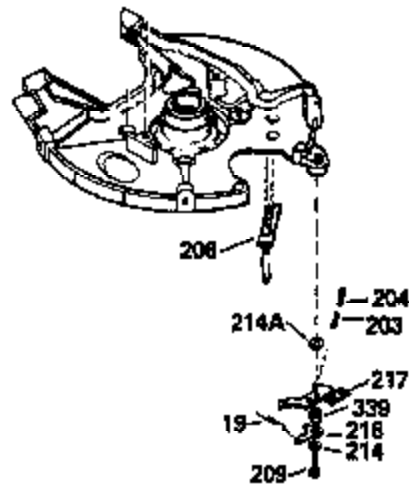

ILLUSTRATION SHOWS TYPICAL PARTS ONLY. ORDER BY PART NUMBER. PARTS NOT LISTED ARE SUPPLIED BY OEM.

VIEW 2 OF 2

Ref #	Part Number	Qty	Description
92	650815		Belleville Washer
93	650390		Flywheel Nut
189A	650911		Screw, Torx T-30, 1/4-20 x 5/8" (As r eq.)
261B	650854		Washer