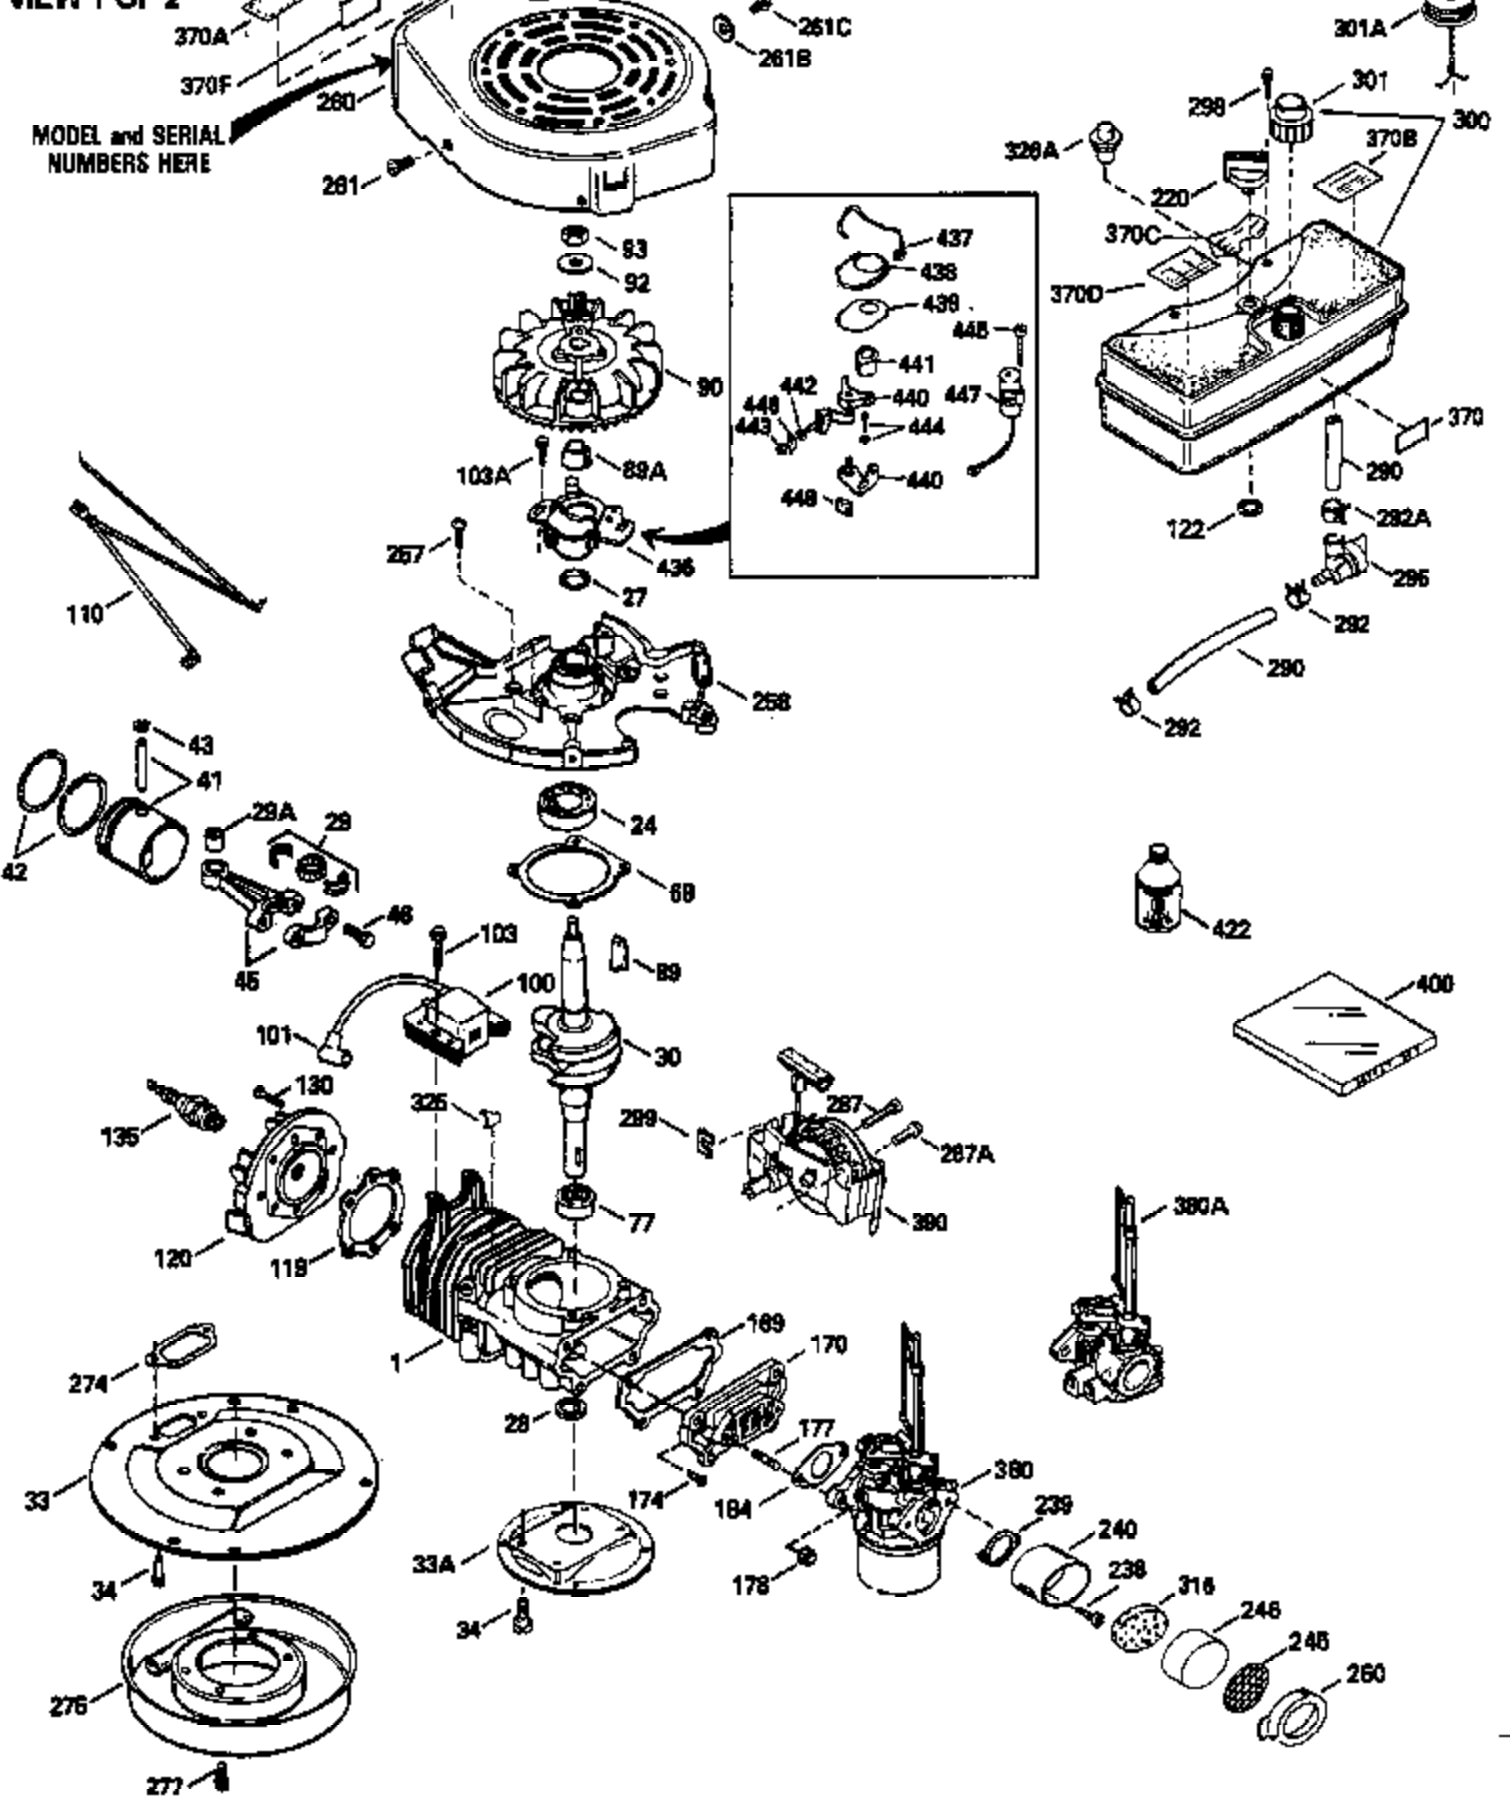

ILLUSTRATION SHOWS TYPICAL PARTS ONLY. ORDER BY PART NUMBER. PARTS NOT LISTED ARE SUPPLIED BY OEM.

VIEW 1 OF 2