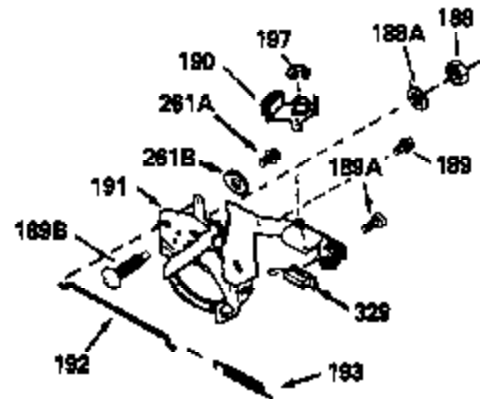

ILLUSTRATION SHOWS TYPICAL PARTS ONLY. ORDER BY PART NUMBER. PARTS NOT LISTED ARE SUPPLIED BY OEM.

VIEW 2 OF 2

Ref #	Part Number	Qty	Description
	92 650815		Belleville Washer
	93 650390		Flywheel Nut
189A	650911		Screw, Torx T-30, 1/4-20 x 5/8" (As r eq.)
230	34338		Air Cleaner Gasket
238A	650806		Screw, 10-32 x 5/8"
240A	450234		Air Cleaner Body
245A	450236		Air Cleaner Element
248	33008		Air Cleaner Tube
250A	33007		Air Cleaner Cover
261B	650854		Washer
285	590551		Starter Cup
287B			Rivet (Can be purchased locally)
316A	450235		Mesh Screen
326	450237		Button Plug
390A	590420		Rewind Starter (Refer to Division 5, Section C, page 25 or Fiche 23B, Grid G-11 for breakdown)