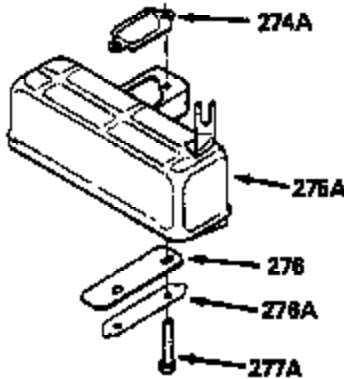

ILLUSTRATION SHOWS TYPICAL PARTS ONLY. ORDER BY PART NUMBER. PARTS NOT LISTED ARE SUPPLIED BY OEM.

VIEW 2 OF 2

Ref #	Part Number	Qty	Description
	92 650815		Belleville Washer
	93 650390		Flywheel Nut
189A	650911		Screw, Torx T-30, 1/4-20 x 5/8" (As r eq.)
230	34338		Air Cleaner Gasket
238A	650806		Screw, 10-32 x 5/8"
240A	450234		Air Cleaner Body
245A	450236		Air Cleaner Element
248	33008		Air Cleaner Tube
250A	33007		Air Cleaner Cover
261B	650854		Washer
285	590551		Starter Cup
287B			Rivet (Can be purchased locally)
316A	450235		Mesh Screen
326	450237		Button Plug
390A	590420		Rewind Starter (Refer to Division 5, Section C, page 25 or Fiche 23B, Grid G-11 for breakdown)