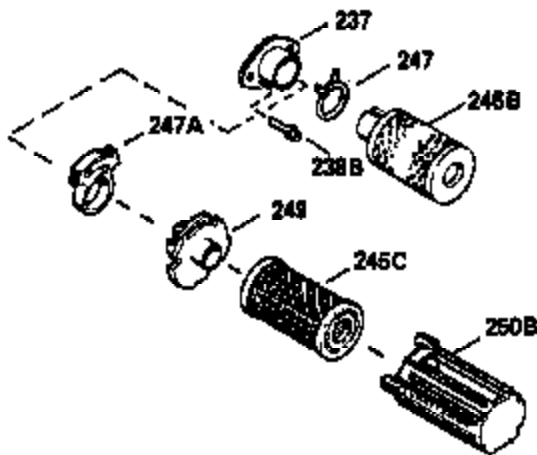

ILLUSTRATION SHOWS TYPICAL PARTS ONLY. ORDER BY PART NUMBER. PARTS NOT LISTED ARE SUPPLIED BY OEM.

VIEW 2 OF 2

Ref #	Part Number	Qty	Description
	92 650815		Belleville Washer
	93 650390		Flywheel Nut
189A	650911		Screw, Torx T-30, 1/4-20 x 5/8" (As r eq.)
230	34338		Air Cleaner Gasket
238A	650806		Screw, 10-32 x 5/8"
240A	450234		Air Cleaner Body
245A	450236		Air Cleaner Element
248	33008		Air Cleaner Tube
250A	33007		Air Cleaner Cover
261B	650854		Washer
285	590551		Starter Cup
287B			Rivet (Can be purchased locally)
316A	450235		Mesh Screen
326	450237		Button Plug
390A	590420		Rewind Starter (Refer to Division 5, Section C, page 25 or Fiche 23B, Grid G-11 for breakdown)