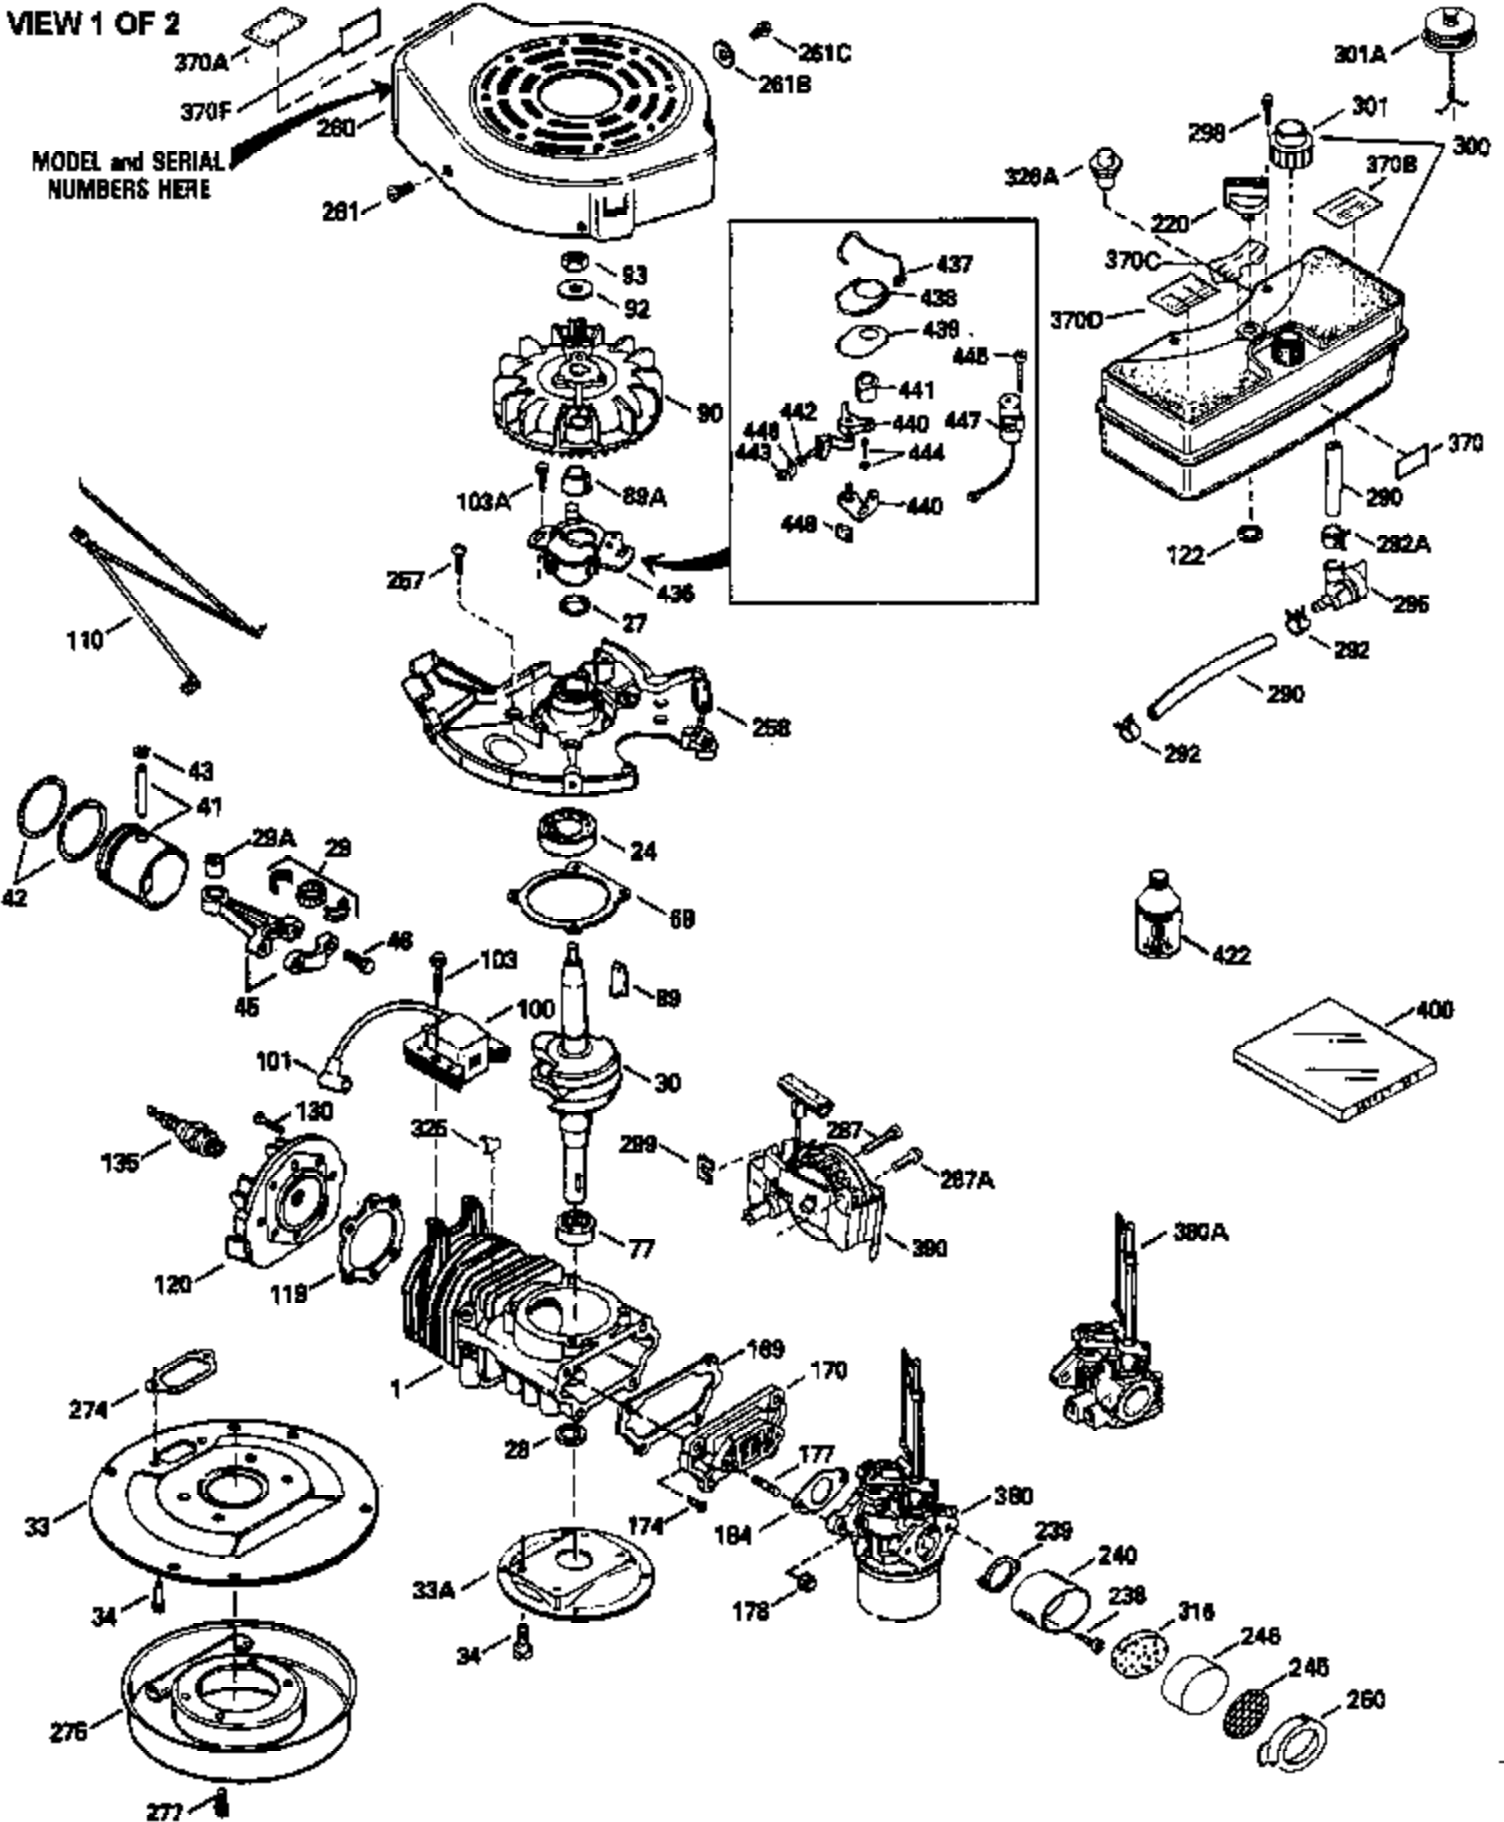

ILLUSTRATION SHOWS TYPICAL PARTS ONLY. ORDER BY PART NUMBER. PARTS NOT LISTED ARE SUPPLIED BY OEM.

VIEW 1 OF 2

MODEL and SERIAL
NUMBERS HERE

Ref #	Part Number	Qty	Description
	1		Cylinder (Order s/b if replacement is req.)
24	530110		Ball Bearing
27	510319		Oil Seal
28	28427		Oil Seal
29	530151		Needle Bearing & Liner Set (30 Needle s)
29A	530104A		Cartridge Bearing
30	290577		Crankshaft & Rod Ass'y. (Incl. 45)
33	330175		Adapter Plate (8" B.C.)
34	650797		Screw, 5/16-18 x 1/2"
41	310272A		Piston & Pin Ass'y. (.010" OS)
41	310283A		Piston & Pin Ass'y. (Std.)(Incl. 43)
42	310190		Ring Set (Std.)
42	310273		Ring Set (.010" OS)
43	310167		Piston Pin Retaining Ring
45	310263		Connecting Rod Ass'y. (Incl. 29, 29A & 46)
46	650633		Connecting Rod Bolt
69	510292A		* Cylinder Cover Gasket
77	780097		Cartridge Bearing
89A	611032		Adapter Sleeve
90	611046A		Flywheel
92	650815		Belleville Washer
93	650390		Flywheel Nut
100	34443A		Solid State Ignition (Incl. 101)
100	730207		Magneto to Solid State Conversion Kit (Includes solid state module, solid state flywheel key, and instructions.)(Use as required on external ignition engines only.)
101	610118		Spark Plug Cover
103	650814		Screw, Torx T-15, 10-24 x 1"
110	611031		Ground Wire
119	510274A		* Cylinder Head Gasket
120	250240B		Cylinder Head
122	570641		Retaining Ring
130	650477		Screw, Torx T-30, 1/4-20 x 3/4"
135	33636		Resistor Spark Plug
169	510323A		* Cover Plate Gasket
170	470152A		Reed & Cover Plate (Incl. 178)
174	650579		Screw, Torx T-25, 10-24 x 1/2"
178	650456		Nut, 1/4-20
184	510110A		* Carburetor Gasket
220	570640		Control Knob
257	650561		Screw, 1/4-20 x 5/8"
258	350408		Blower Housing Base (Incl. 27)
260	350403		Blower Housing
261	650958		Screw, 1/4-20 x 7/16"
261B	650854		Washer
274	510314		Exhaust Gasket
275	390297		Muffler
277	650911		Screw, Torx T-30, 1/4-20 x 5/8"
287	30646		Screw, 1/4-20 x 1-3/8"
287A	650561		Screw, 1/4-20 x 5/8"
290	29774		Fuel Line
292	26460		Fuel Line Clamp
298	650803		Screw, 10-32 x 7/8"
300	410241		Fuel Tank (Incl. 301)
301	410238		Fuel Cap
325	611021		Wire Clip
370C	550214		Choke Fast-Stop Decal