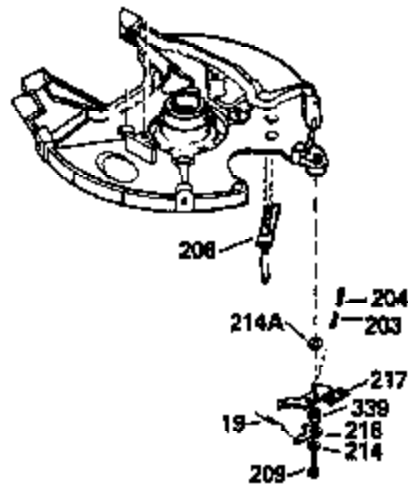

ILLUSTRATION SHOWS TYPICAL PARTS ONLY. ORDER BY PART NUMBER. PARTS NOT LISTED ARE SUPPLIED BY OEM.

VIEW 2 OF 2

Ref #	Part Number	Qty	Description
	92 650815		Belleville Washer
	93 650390		Flywheel Nut
189A	650911		Screw, Torx T-30, 1/4-20 x 5/8" (As r eq.)
230	34338		Air Cleaner Gasket
238A	650806		Screw, 10-32 x 5/8"
240A	450234		Air Cleaner Body
245A	450236		Air Cleaner Element
248	33008		Air Cleaner Tube
250A	33007		Air Cleaner Cover
261B	650854		Washer
285	590551		Starter Cup
287B			Rivet (Can be purchased locally)
316A	450235		Mesh Screen
326	450237		Button Plug
390A	590420		Rewind Starter (Refer to Division 5, Section C, page 25 or Fiche 23B, Grid G-11 for breakdown)