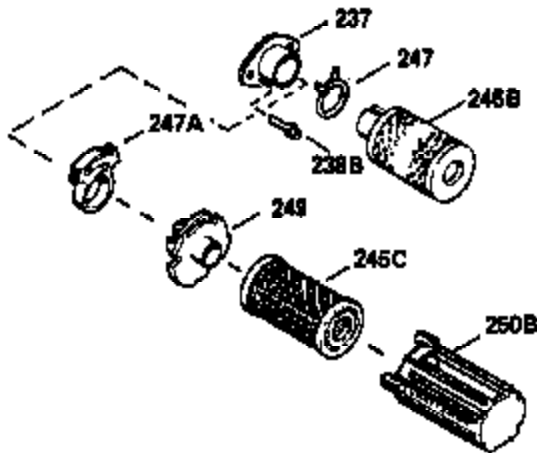

ILLUSTRATION SHOWS TYPICAL PARTS ONLY. ORDER BY PART NUMBER. PARTS NOT LISTED ARE SUPPLIED BY OEM.

VIEW 2 OF 2

Ref #	Part Number	Qty	Description
	92 650815		Belleville Washer
	93 650390		Flywheel Nut
189A	650911		Screw, Torx T-30, 1/4-20 x 5/8" (As r eq.)
230	34338		Air Cleaner Gasket
238A	650806		Screw, 10-32 x 5/8"
240A	450234		Air Cleaner Body
245A	450236		Air Cleaner Element
248	33008		Air Cleaner Tube
250A	33007		Air Cleaner Cover
261B	650854		Washer
285	590551		Starter Cup
287B			Rivet (Can be purchased locally)
316A	450235		Mesh Screen
326	450237		Button Plug
390A	590420		Rewind Starter (Refer to Division 5, Section C, page 25 or Fiche 23B, Grid G-11 for breakdown)