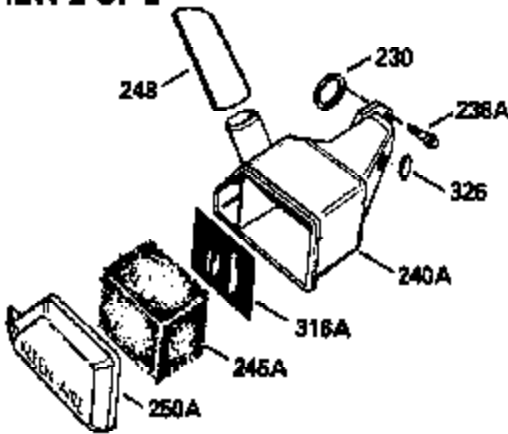

ILLUSTRATION SHOWS TYPICAL PARTS ONLY. ORDER BY PART NUMBER. PARTS NOT LISTED ARE SUPPLIED BY OEM.

VIEW 2 OF 2

Ref #	Part Number	Qty	Description
	92 650815		Belleville Washer
	93 650390		Flywheel Nut
189A	650911		Screw, Torx T-30, 1/4-20 x 5/8" (As r eq.)
230	34338		Air Cleaner Gasket
238A	650806		Screw, 10-32 x 5/8"
240A	450234		Air Cleaner Body
245A	450236		Air Cleaner Element
248	33008		Air Cleaner Tube
250A	33007		Air Cleaner Cover
261B	650854		Washer
285	590551		Starter Cup
287B			Rivet (Can be purchased locally)
316A	450235		Mesh Screen
326	450237		Button Plug
390A	590420		Rewind Starter (Refer to Division 5, Section C, page 25 or Fiche 23B, Grid G-11 for breakdown)