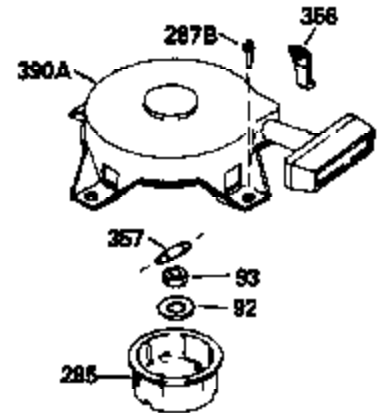

ILLUSTRATION SHOWS TYPICAL PARTS ONLY. ORDER BY PART NUMBER. PARTS NOT LISTED ARE SUPPLIED BY OEM.

VIEW 2 OF 2

Ref #	Part Number	Qty	Description
	92 650815		Belleville Washer
	93 650390		Flywheel Nut
189A	650911		Screw, Torx T-30, 1/4-20 x 5/8" (As r eq.)
230	34338		Air Cleaner Gasket
238A	650806		Screw, 10-32 x 5/8"
240A	450234		Air Cleaner Body
245A	450236		Air Cleaner Element
248	33008		Air Cleaner Tube
250A	33007		Air Cleaner Cover
261B	650854		Washer
285	590551		Starter Cup
287B			Rivet (Can be purchased locally)
316A	450235		Mesh Screen
326	450237		Button Plug
390A	590420		Rewind Starter (Refer to Division 5, Section C, page 25 or Fiche 23B, Grid G-11 for breakdown)