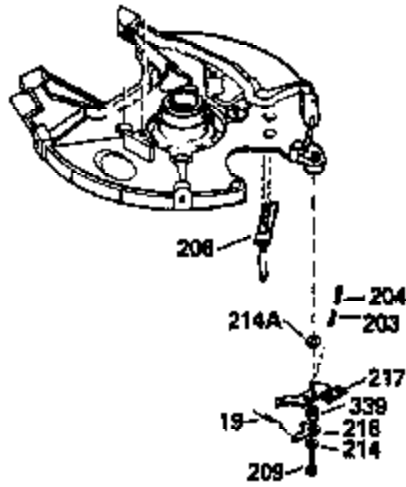

ILLUSTRATION SHOWS TYPICAL PARTS ONLY. ORDER BY PART NUMBER. PARTS NOT LISTED ARE SUPPLIED BY OEM.

VIEW 2 OF 2

Ref #	Part Number	Qty	Description
	92 650815		Belleville Washer
	93 650390		Flywheel Nut
189A	650911		Screw, Torx T-30, 1/4-20 x 5/8" (As r eq.)
230	34338		Air Cleaner Gasket
238A	650806		Screw, 10-32 x 5/8"
240A	450234		Air Cleaner Body
245A	450236		Air Cleaner Element
248	33008		Air Cleaner Tube
250A	33007		Air Cleaner Cover
261B	650854		Washer
316A	450235		Mesh Screen
326	450237		Button Plug