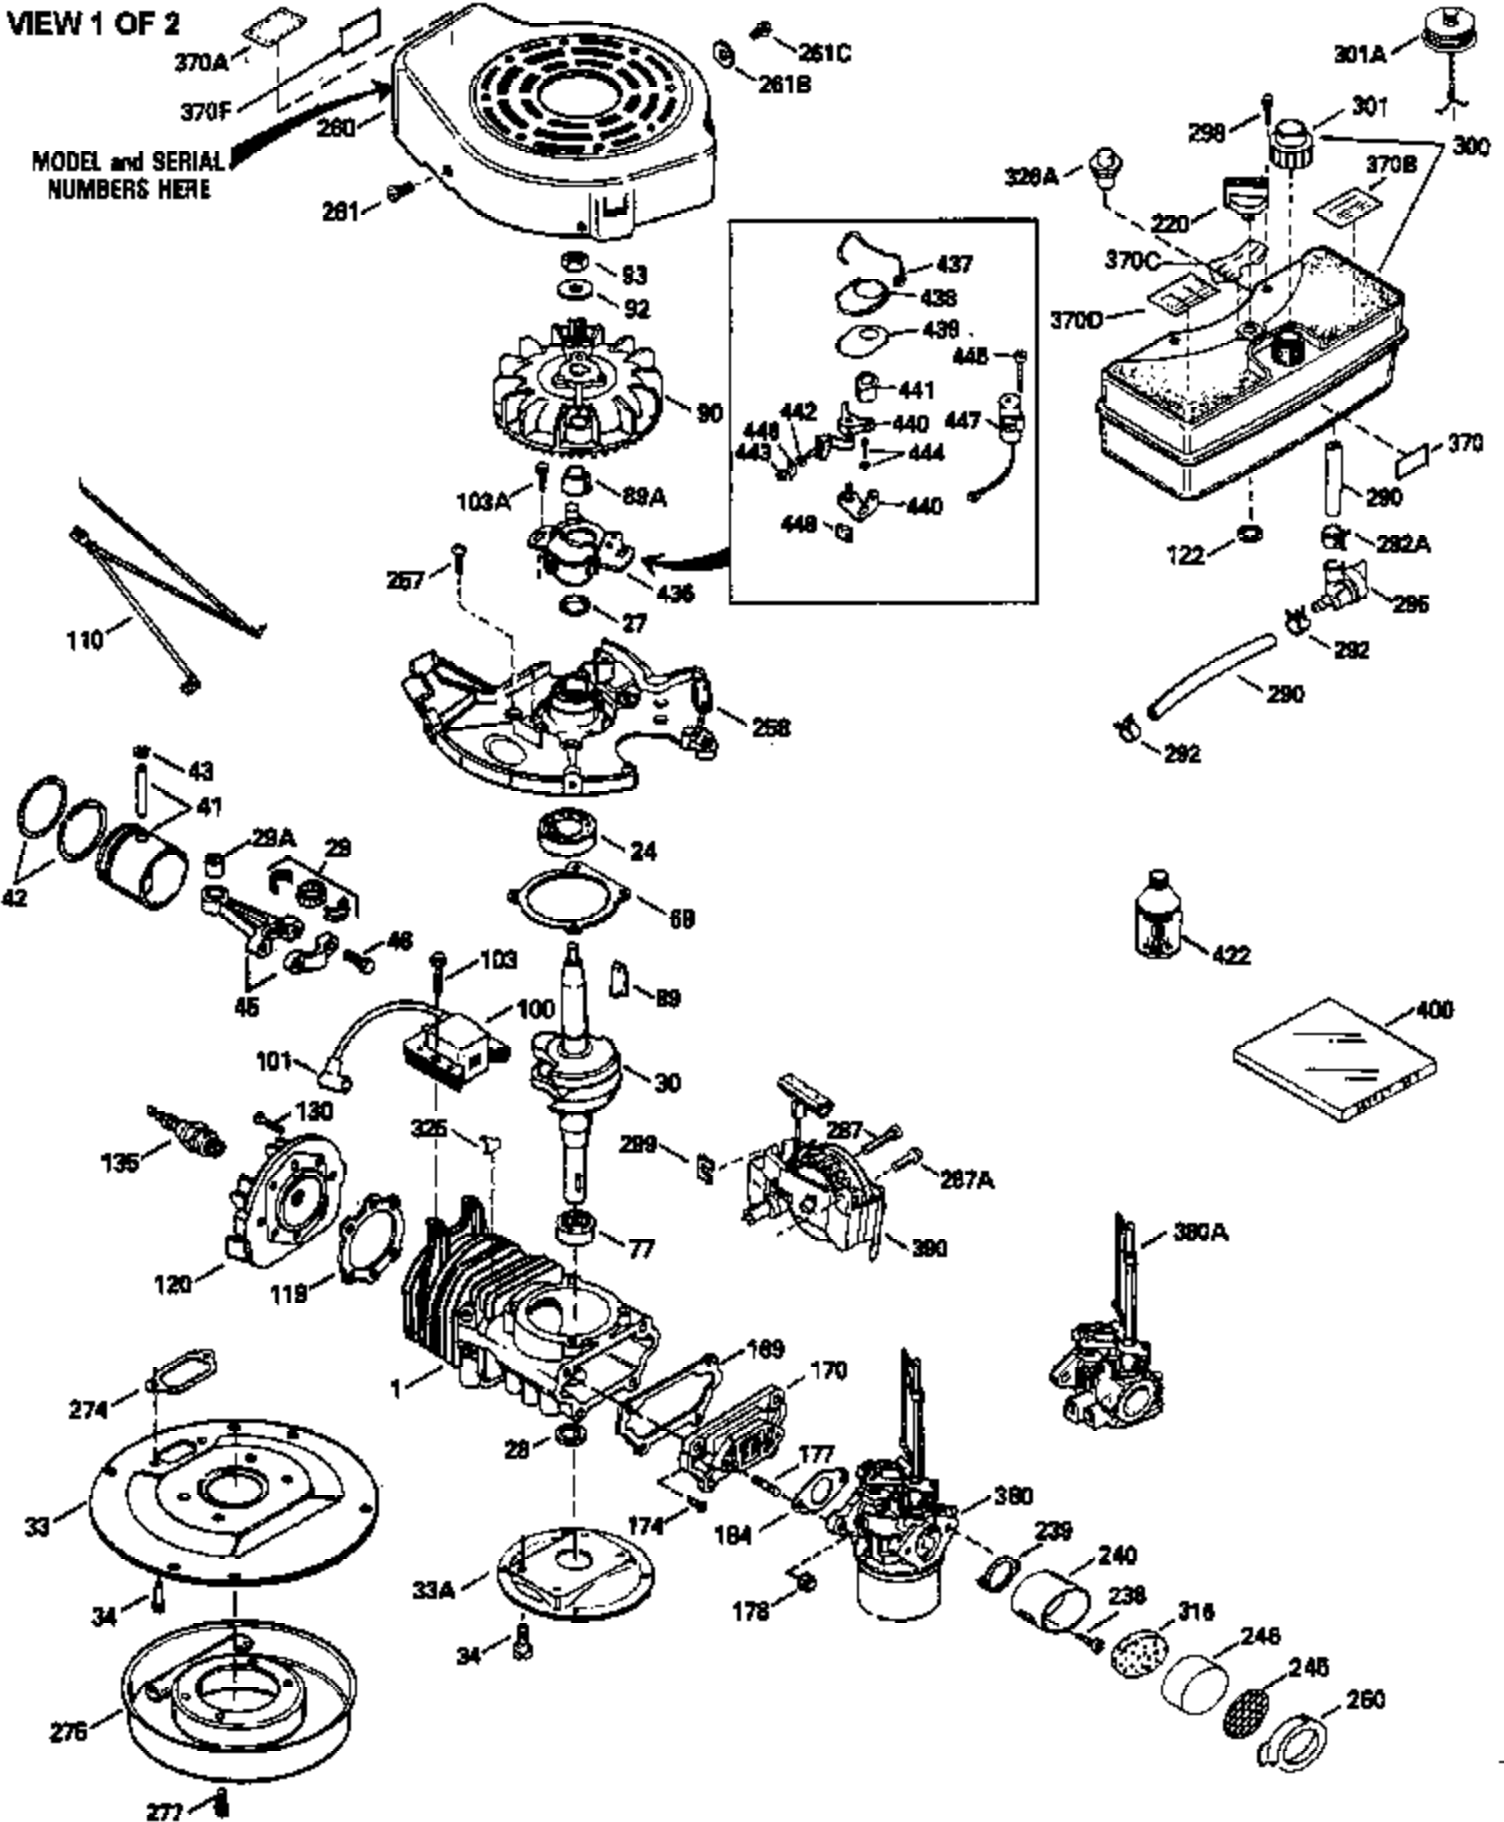

ILLUSTRATION SHOWS TYPICAL PARTS ONLY. ORDER BY PART NUMBER. PARTS NOT LISTED ARE SUPPLIED BY OEM.

VIEW 1 OF 2

MODEL and SERIAL
NUMBERS HERE

Engine Parts List #1

Ref #	Part Number	Qty	Description
	1		Cylinder (Order s/b if replacement is req.)
	24 530110		Ball Bearing
	27 510319		Oil Seal
	28 28427		Oil Seal
	29 530151		Needle Bearing & Liner Set (30 Needle s)
	29A 530104A		Cartridge Bearing
	30 290579		Crankshaft & Rod Ass'y. (Incl. 45)
	33 330175		Adapter Plate (8" B.C.)
	34 650797		Screw, 5/16-18 x 1/2"
	41 310272A		Piston & Pin Ass'y. (.010" OS)
	41 310283A		Piston & Pin Ass'y. (Std.)(Incl. 43)
	42 310190		Ring Set (Std.)
	42 310273		Ring Set (.010" OS)
	43 310167		Piston Pin Retaining Ring
	45 310263		Connecting Rod Ass'y. (Incl. 29, 29A & 46)
	46 650633		Connecting Rod Bolt
	69 510292A		* Cylinder Cover Gasket
	77 780097		Cartridge Bearing
	89A 611014A		Adapter Sleeve
	90 611046A		Flywheel
	92 650815		Belleville Washer
	93 650390		Flywheel Nut
	100 34431		Lamination & Coil Ass'y. (This coil has been superseded to 730207 solid state conversion kit.)
	100 730207		Magneto to Solid State Conversion Kit (Includes solid state module, solid state flywheel key, and instructions.)(Use as required on external ignition engines only.)
	101 610118		Spark Plug Cover
	103A 650747		Screw, 1/4-20 x 3/4"
	110 611018		Ground Wire
	119 510274A		* Cylinder Head Gasket
	120 250240B		Cylinder Head
	122 570641		Retaining Ring
	130 650477		Screw, Torx T-30, 1/4-20 x 3/4"
	135 33636		Resistor Spark Plug
	169 510323A		* Cover Plate Gasket
	170 470152A		Reed & Cover Plate (Incl. 178)
	174 650579		Screw, Torx T-25, 10-24 x 1/2"
	178 650456		Nut, 1/4-20
	184 510110A		* Carburetor Gasket
	220 570640		Control Knob
	239 510206A		Air Cleaner Gasket
	257 650561		Screw, 1/4-20 x 5/8"
	258 350408		Blower Housing Base (Incl. 27)
	260 350403		Blower Housing
	261 650958		Screw, 114-20 x 7/16"
	261B 650854		Washer
	274 510314		Exhaust Gasket
	275 390297		Muffler
	277 650911		Screw, Torx T-30, 1/4-20 x 5/8"
	287 30646		Screw, 1/4-20 x 1-3/8"
	287A 650561		Screw, 1/4-20 x 5/8"
	290 29774		Fuel Line
	292 26460		Fuel Line Clamp
	298 650803		Screw, 10-32 x 7/8"
	300 410241		Fuel Tank (Incl. 301)
	301 410238		Fuel Cap