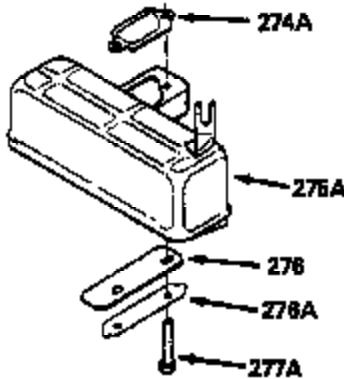

ILLUSTRATION SHOWS TYPICAL PARTS ONLY. ORDER BY PART NUMBER. PARTS NOT LISTED ARE SUPPLIED BY OEM.

VIEW 2 OF 2

Ref #	Part Number	Qty	Description
92	650815		Belleville Washer
93	650390		Flywheel Nut
189A	650911		Screw, Torx T-30, 1/4-20 x 5/8" (As r eq.)
261B	650854		Washer