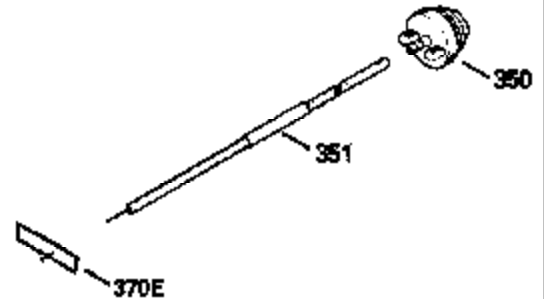

ILLUSTRATION SHOWS TYPICAL PARTS ONLY. ORDER BY PART NUMBER. PARTS NOT LISTED ARE SUPPLIED BY OEM.

VIEW 2 OF 2

Ref #	Part Number	Qty	Description
92	650815		Belleville Washer
93	650390		Flywheel Nut
189A	650911		Screw, Torx T-30, 1/4-20 x 5/8" (As r eq.)
261B	650854		Washer