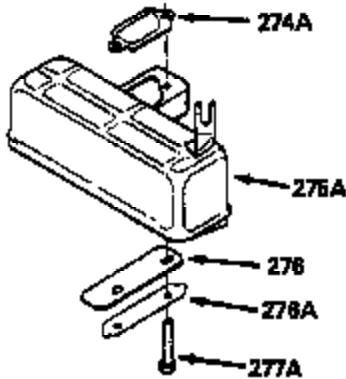

ILLUSTRATION SHOWS TYPICAL PARTS ONLY. ORDER BY PART NUMBER. PARTS NOT LISTED ARE SUPPLIED BY OEM.

VIEW 2 OF 2

Ref #	Part Number	Qty	Description
92	650815		Belleville Washer
93	650390		Flywheel Nut
189A	650911		Screw, Torx T-30, 1/4-20 x 5/8" (As r eq.)
261B	650854		Washer