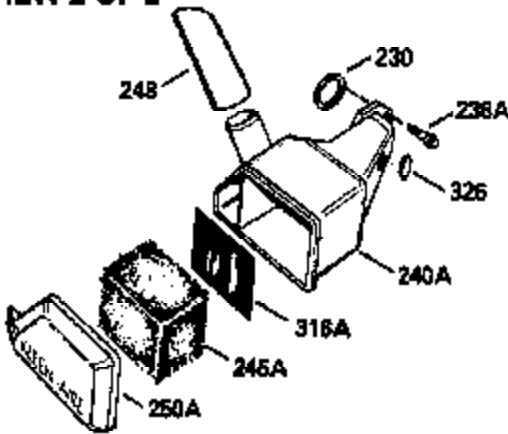

ILLUSTRATION SHOWS TYPICAL PARTS ONLY. ORDER BY PART NUMBER. PARTS NOT LISTED ARE SUPPLIED BY OEM.

VIEW 2 OF 2

Ref #	Part Number	Qty	Description
92	650815		Belleville Washer
93	650390		Flywheel Nut
189A	650911		Screw, Torx T-30, 1/4-20 x 5/8" (As r eq.)
261B	650854		Washer