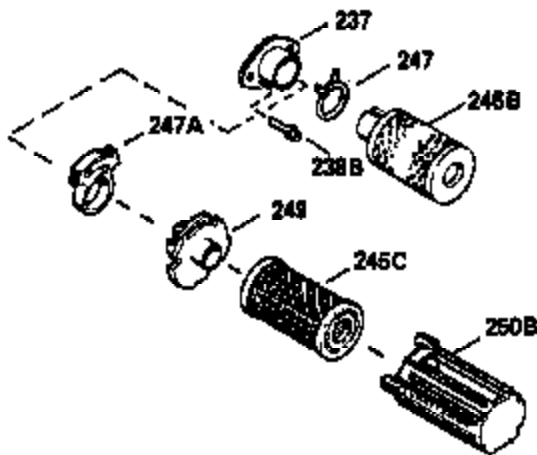

ILLUSTRATION SHOWS TYPICAL PARTS ONLY. ORDER BY PART NUMBER. PARTS NOT LISTED ARE SUPPLIED BY OEM.

VIEW 2 OF 2

Ref #	Part Number	Qty	Description
92	650815		Belleville Washer
93	650390		Flywheel Nut
189A	650911		Screw, Torx T-30, 1/4-20 x 5/8" (As r eq.)
261B	650854		Washer