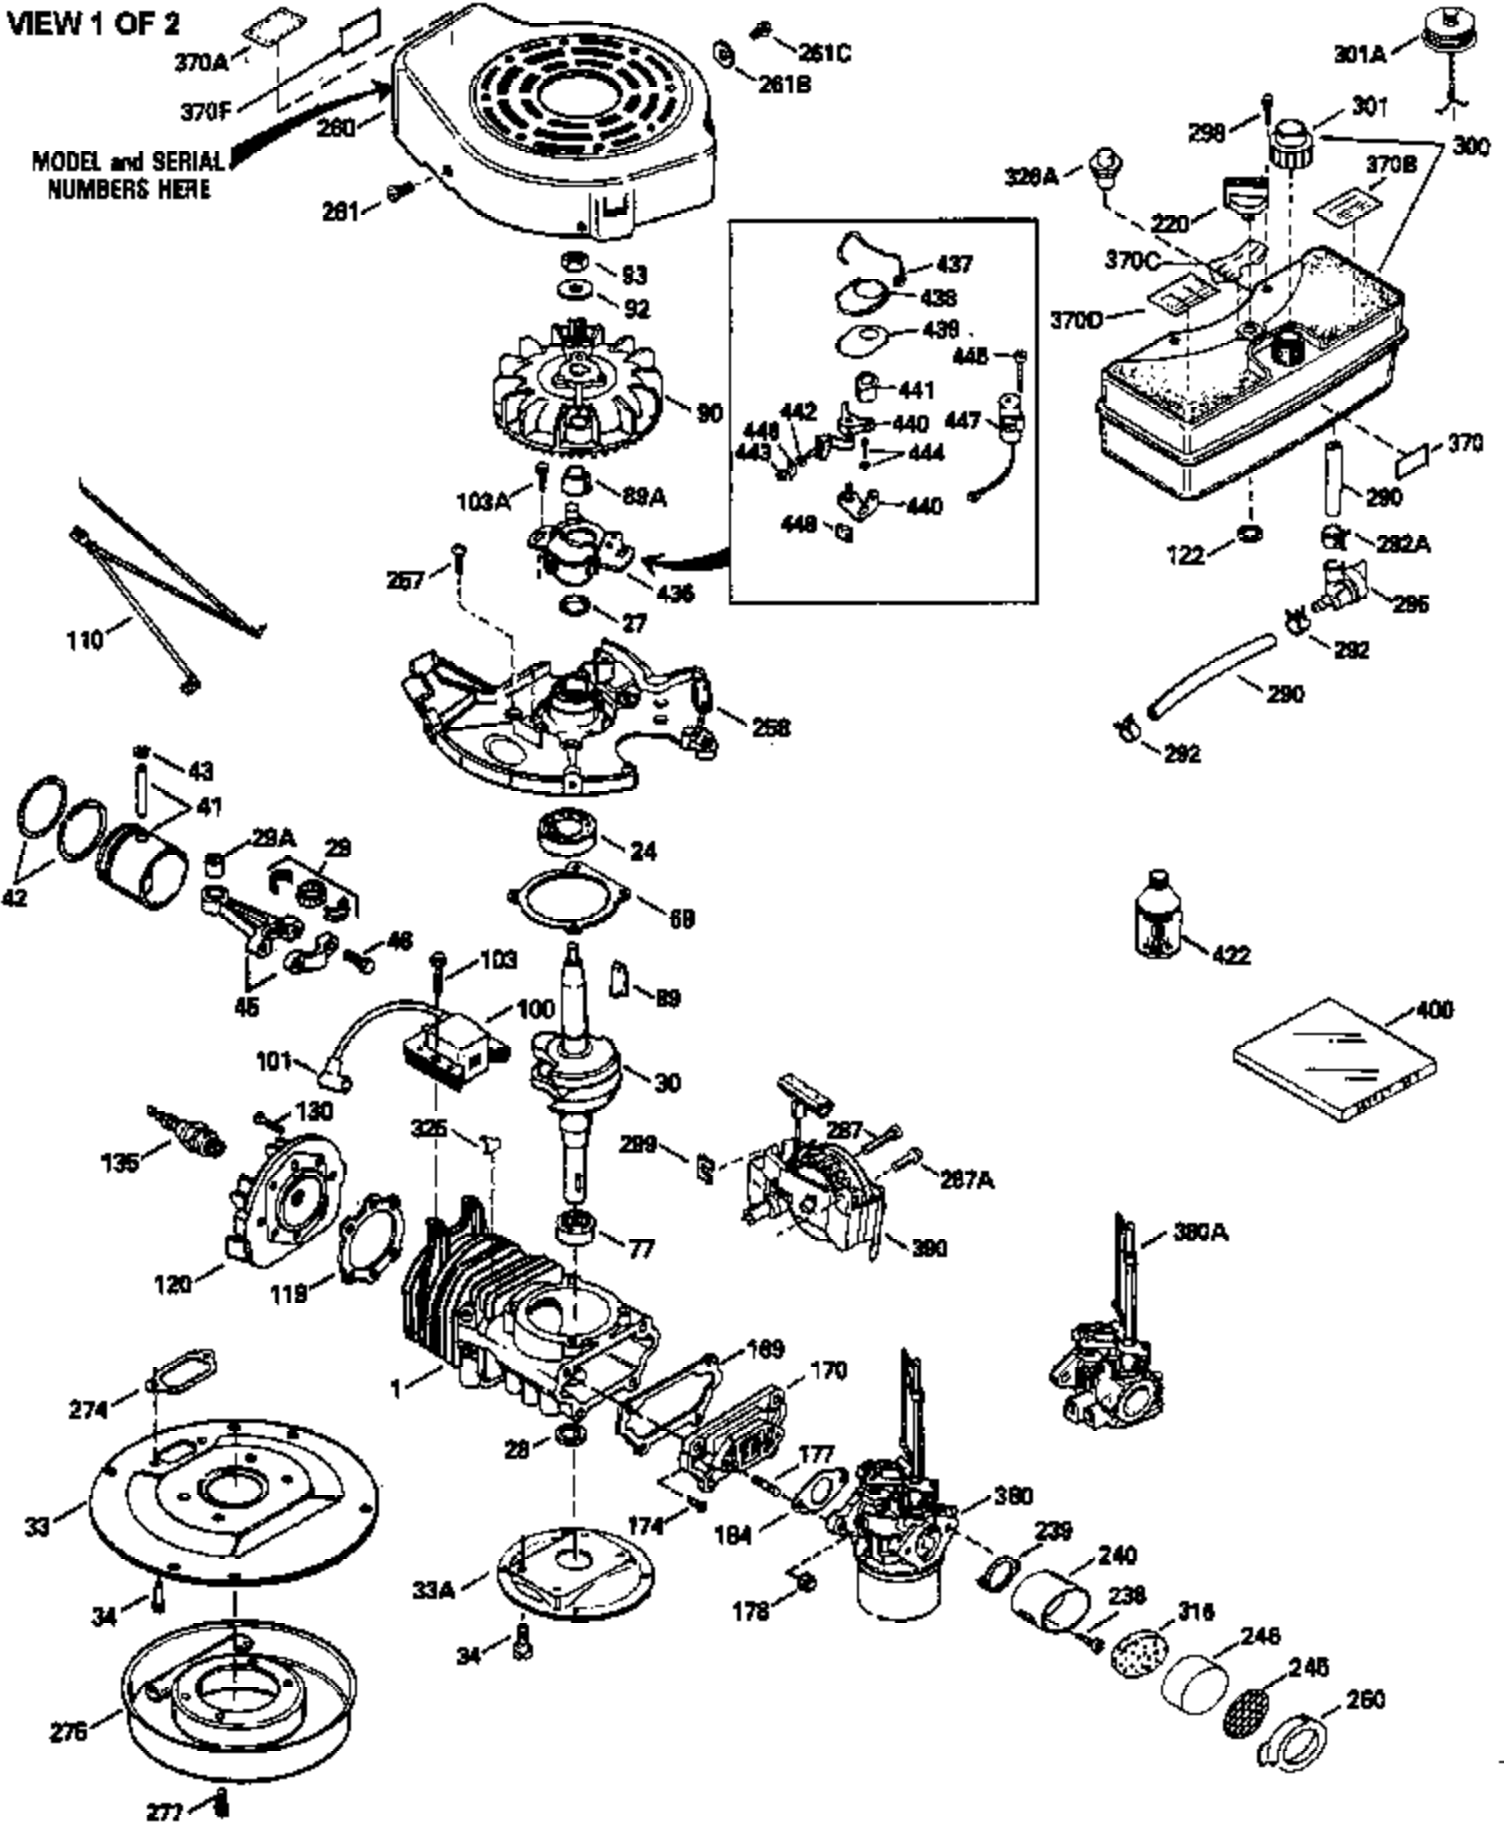

ILLUSTRATION SHOWS TYPICAL PARTS ONLY. ORDER BY PART NUMBER. PARTS NOT LISTED ARE SUPPLIED BY OEM.

VIEW 1 OF 2

MODEL and SERIAL
NUMBERS HERE