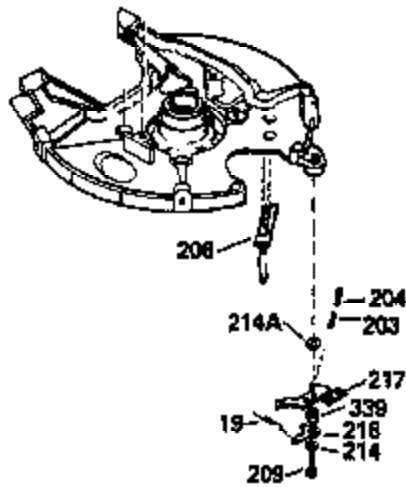

ILLUSTRATION SHOWS TYPICAL PARTS ONLY. ORDER BY PART NUMBER. PARTS NOT LISTED ARE SUPPLIED BY OEM.

VIEW 2 OF 2

Ref #	Part Number	Qty	Description
92	650815		Belleville Washer
93	650390		Flywheel Nut
189A	650911		Screw, Torx T-30, 1/4-20 x 5/8" (As r eq.)
261B	650854		Washer