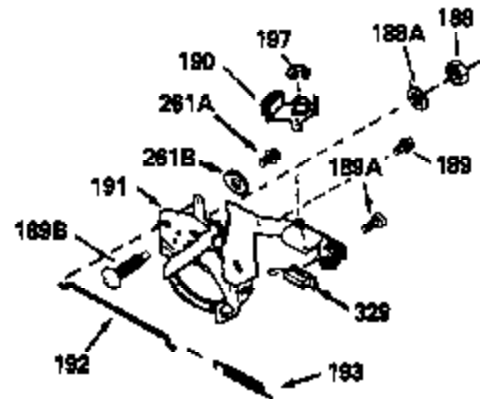

ILLUSTRATION SHOWS TYPICAL PARTS ONLY. ORDER BY PART NUMBER. PARTS NOT LISTED ARE SUPPLIED BY OEM.

VIEW 2 OF 2

Ref #	Part Number	Qty	Description
92	650815		Belleville Washer
93	650390		Flywheel Nut
189A	650911		Screw, Torx T-30, 1/4-20 x 5/8" (As r eq.)
261B	650854		Washer