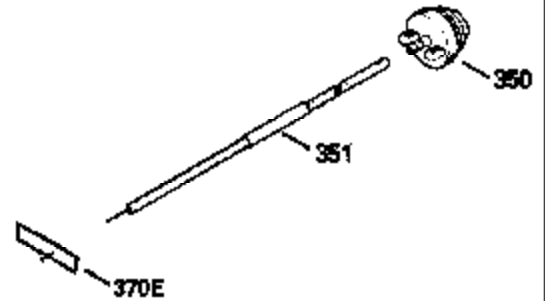

ILLUSTRATION SHOWS TYPICAL PARTS ONLY. ORDER BY PART NUMBER. PARTS NOT LISTED ARE SUPPLIED BY OEM.

VIEW 2 OF 2

Ref #	Part Number	Qty	Description
92	650815		Belleville Washer
93	650390		Flywheel Nut
189A	650911		Screw, Torx T-30, 1/4-20 x 5/8" (As r eq.)
261B	650854		Washer