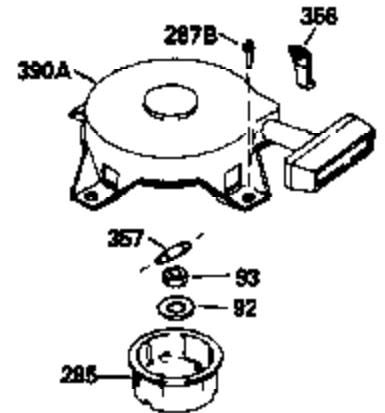

ILLUSTRATION SHOWS TYPICAL PARTS ONLY. ORDER BY PART NUMBER. PARTS NOT LISTED ARE SUPPLIED BY OEM.

VIEW 2 OF 2

Ref #	Part Number	Qty	Description
92	650815		Belleville Washer
93	650390		Flywheel Nut
189A	650911		Screw, Torx T-30, 1/4-20 x 5/8" (As r eq.)
261B	650854		Washer