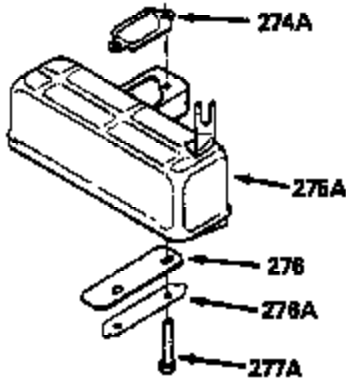

ILLUSTRATION SHOWS TYPICAL PARTS ONLY. ORDER BY PART NUMBER. PARTS NOT LISTED ARE SUPPLIED BY OEM.

VIEW 2 OF 2

Ref #	Part Number	Qty	Description
	92 650815		Belleville Washer
	93 650390		Flywheel Nut
189A	650911		Screw, Torx T-30, 1/4-20 x 5/8" (As r eq.)
230	34338		Air Cleaner Gasket
238A	650806		Screw, 10-32 x 5/8"
240A	450234		Air Cleaner Body
245A	450236		Air Cleaner Element
248	33008		Air Cleaner Tube
250A	33007		Air Cleaner Cover
261B	650854		Washer
316A	450235		Mesh Screen
326	450237		Button Plug