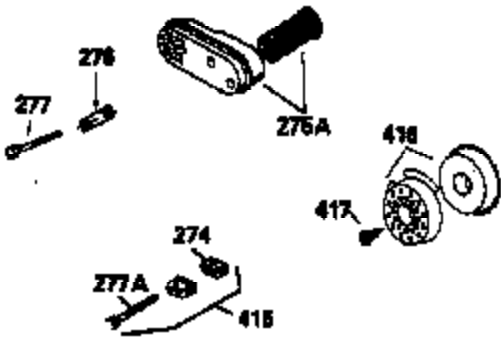

ILLUSTRATION SHOWS TYPICAL PARTS ONLY. ORDER BY PART NUMBER. PARTS NOT LISTED ARE SUPPLIED BY OEM.

VIEW 3 OF 3

Ref #	Part Number	Qty	Description
12A	36558	1	Breather Cover & Tube (Incl. 12B)
19	36281	1	Extension Spring
69	35261	1	* Mounting Flange Gasket
92	650815	1	Belleville Washer
182	6201	2	Screw, 1/4-28 x 7/8"
185	36544	1	Intake Pipe
186	34337	1	Governor Link
191	36559	1	S.E. Brake Bracket (Incl. 195)
223	650451	2	Screw, 1/4-20 x 1"
238	650932	2	Screw, 10-32 x 49/64"
241	35797	1	Air Cleaner Collar
245	35066	1	Air Cleaner Filter
250	35065	1	Air Cleaner Cover
277	650988	2	Screw, 1/4-20 x 2-5/16"
370A	36261	1	Lubrication Decal
416	36085	1	Spark Arrestor Kit (Incl. 416)(Optional)
417	650760	1	Screw, 8-32 x 3/8" (Optional)
900	0	1	Replacement Engine 750784A, order from 71-999
900	0	1	Replacement S/B 750670A, order from 71-999