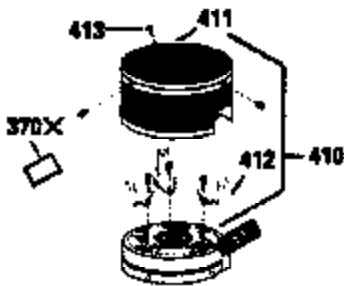

ILLUSTRATION SHOWS TYPICAL PARTS ONLY. ORDER BY PART NUMBER. PARTS NOT LISTED ARE SUPPLIED BY OEM.

VIEW 3 OF 3

Ref #	Part Number	Qty	Description
12A	36558	1	Breather Cover & Tube (Incl. 12B)
19	36281	1	Extension Spring
69	35261	1	* Mounting Flange Gasket
92	650815	1	Belleville Washer
182	6201	2	Screw, 1/4-28 x 7/8"
185	36544	1	Intake Pipe
186	34337	1	Governor Link
191	36559	1	S.E. Brake Bracket (Incl. 195)
223	650451	2	Screw, 1/4-20 x 1"
238	650932	2	Screw, 10-32 x 49/64"
241	35797	1	Air Cleaner Collar
245	35066	1	Air Cleaner Filter
250	35065	1	Air Cleaner Cover
277	650988	2	Screw, 1/4-20 x 2-5/16"
370A	36261	1	Lubrication Decal
416	36085	1	Spark Arrestor Kit (Incl. 416)(Optional)
417	650760	1	Screw, 8-32 x 3/8" (Optional)
900	0	1	Replacement Engine 750784A, order from 71-999
900	0	1	Replacement S/B 750670A, order from 71-999