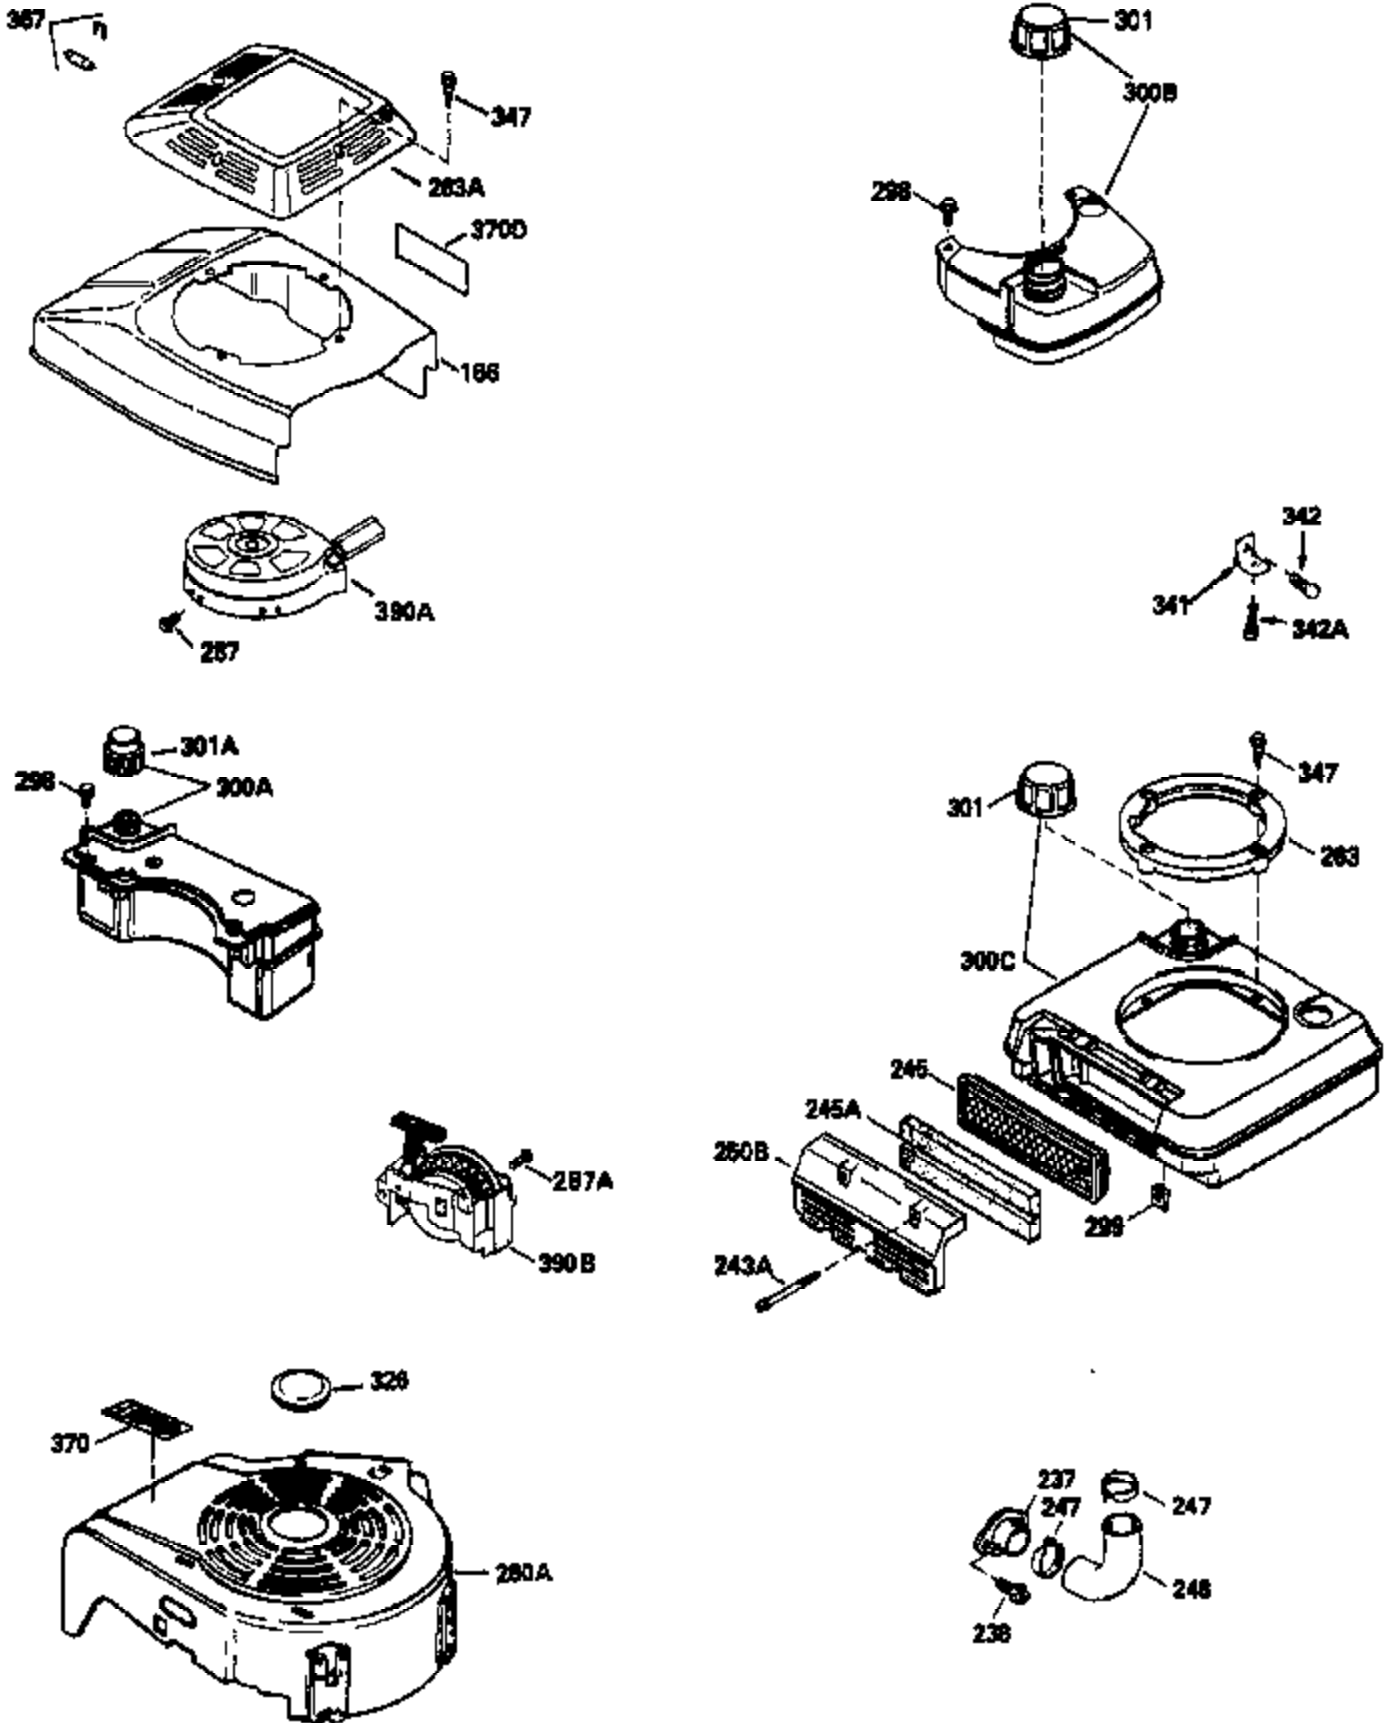

ILLUSTRATION SHOWS TYPICAL PARTS ONLY. ORDER BY PART NUMBER. PARTS NOT LISTED ARE SUPPLIED BY OEM.

VIEW 2 OF 3

Engine Parts List #2

Ref #	Part Number	Qty	Description
12A	36558	1	Breather Cover & Tube (Incl. 12B)
92	650815	1	Belleville Washer
166	35827	1	Engine Shroud
191	36559	1	S.E. Brake Bracket (Incl. 195)
238	650932	2	Screw, 10-32 x 49/64"
245	35066	1	Air Cleaner Filter
263A	35821	1	Starter Grill
287	650926	2	Screw, 8-32 x 21/64"
301	36246	1	Fuel Cap
347	650898A	4	Screw, 10-32 x 27/32"
370A	36261	1	Lubrication Decal
390	590702	1	Rewind Starter (NOTE: This engine could have been built with 590739 starter. Refer to the design of the rope pulley strength ribs for part identification. Individual starter parts do not interchange.)
900	0	1	Replacement Engine 750784A, order from 71-999
900	0	1	Replacement S/B 750670A, order from 71-999