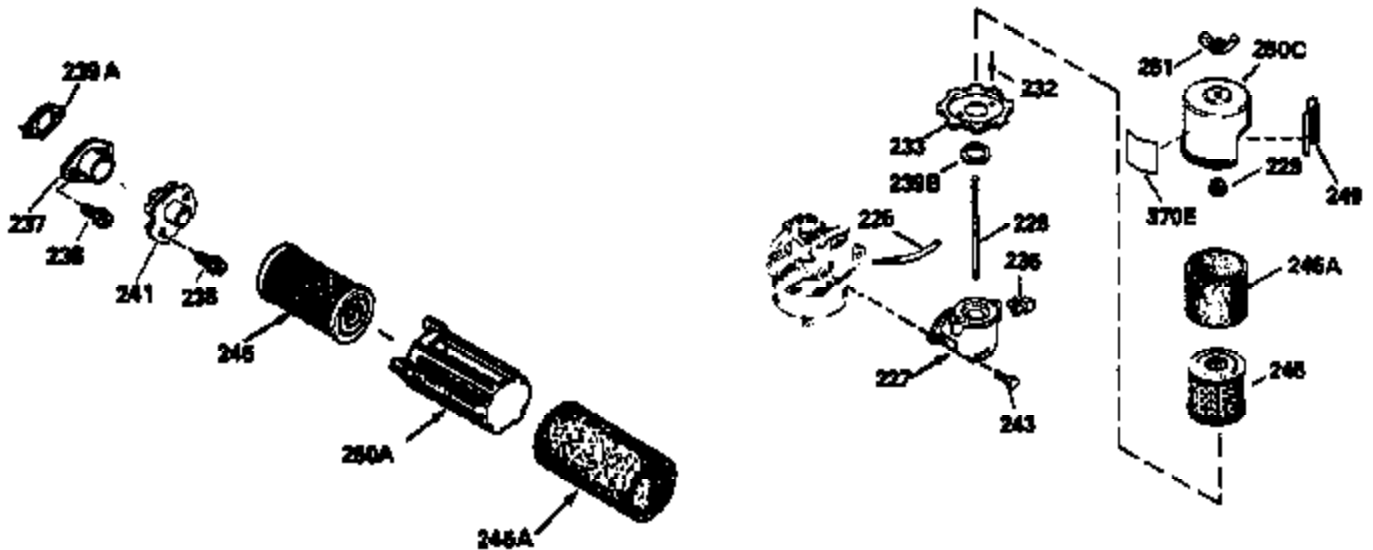

ILLUSTRATION SHOWS TYPICAL PARTS ONLY. ORDER BY PART NUMBER. PARTS NOT LISTED ARE SUPPLIED BY OEM.

VIEW 3 OF 3

Ref #	Part Number	Qty	Description
12A	36558	1	Breather Cover & Tube (Incl. 12B)
19	36281	1	Extension Spring
69	35261	1	* Mounting Flange Gasket
92	650815	1	Belleville Washer
182	6201	2	Screw, 1/4-28 x 7/8"
185	36544	1	Intake Pipe
186	34337	1	Governor Link
191	36559	1	S.E. Brake Bracket (Incl. 195)
223	650451	2	Screw, 1/4-20 x 1"
238	650932	2	Screw, 10-32 x 49/64"
241	35797	1	Air Cleaner Collar
245	35066	1	Air Cleaner Filter
250	35065	1	Air Cleaner Cover
277	650988	2	Screw, 1/4-20 x 2-5/16"
370A	36261	1	Lubrication Decal
416	36085	1	Spark Arrestor Kit (Incl. 416)(Optional)
417	650760	1	Screw, 8-32 x 3/8" (Optional)
900	0	1	Replacement Engine 750784A, order from 71-999
900	0	1	Replacement S/B 750670A, order from 71-999