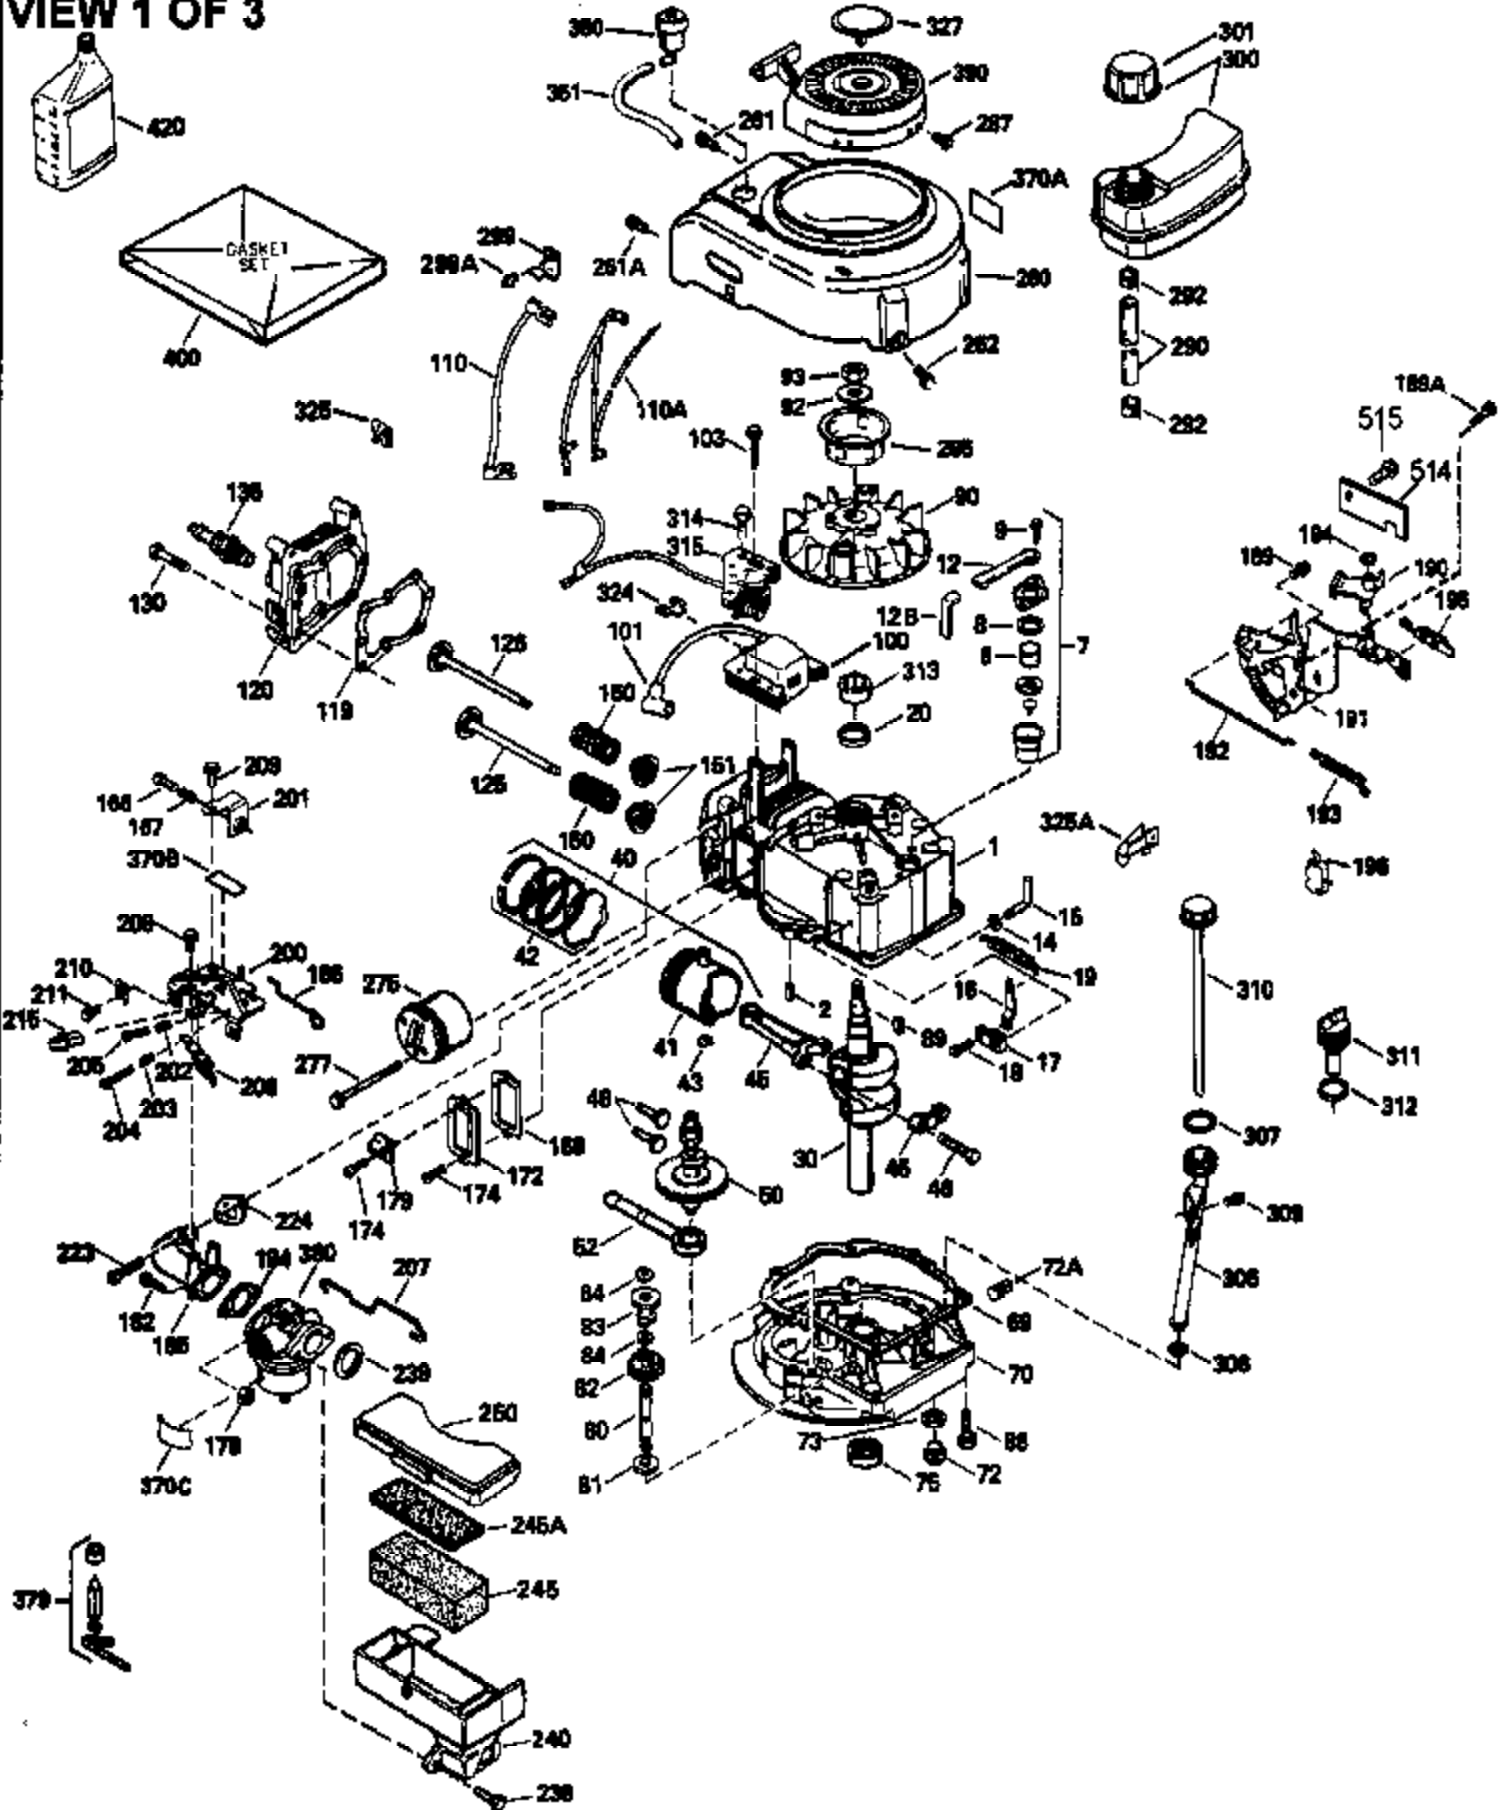

ILLUSTRATION SHOWS TYPICAL PARTS ONLY. ORDER BY PART NUMBER. PARTS NOT LISTED ARE SUPPLIED BY OEM.

VIEW 1 OF 3

Engine Parts List #1

Ref #	Part Number	Qty	Description
1	36478A	1	Cylinder (Incl. 2,7,20 & 125)
2	26727	2	Dowel Pin
6	33734	1	Breather Element
7	36557	1	Breather Ass'y. (Incl. 6 & 12A)
12B	34695	1	Breather Tube Elbow
12A	36558	1	Breather Cover & Tube (Incl. 12B)
14	28277	1	Washer
15	30589	1	Governor Rod (Incl. 14)
16	32651	1	Governor Lever
17	31335	1	Governor Lever Clamp
18	651018	1	Screw, Torx T-15, 8-32 x 19/64"
19	36281	1	Extension Spring
20	32600	1	Oil Seal
30	35801	1	Crankshaft
40	36073	1	Piston, Pin & Ring Set (Std.)
40	36074	1	Piston, Pin & Ring Set (.010" OS)
40	36075	1	Piston, Pin & Ring Set (.020" OS)
41	36070	1	Piston & Pin Ass'y. (Std.) (Incl. 43)
41	36071	1	Piston & Pin Ass'y. (.010" OS) (Incl. 43)
41	36072	1	Piston & Pin Ass'y. (.020" OS) (Incl. 43)
42	36076	1	Ring Set (Std.)
42	36077	1	Ring Set (.010" OS)
42	36078	1	Ring Set (.020" OS)
43	20381	2	Piston Pin Retaining Ring
45	32875A	1	Connecting Rod Ass'y. (Incl. 46)
46	32610A	2	Connecting Rod Bolt
48	27241	2	Valve Lifter
50	35992	1	Camshaft (MCR)
52	29914	1	Oil Pump Ass'y.
69	35261	1	* Mounting Flange Gasket
70	34311D	1	Mounting Flange (Incl. 72 thru 83)
72	30572	1	Oil Drain Plug (Incl. 73)
73	28833	1	Drain Plug Gasket
75	27897	1	Oil Seal
80	30574A	1	Governor Shaft
81	30590A	1	Washer
82	30591	1	Governor Gear Ass'y. (Incl. 81)
83	30588A	1	Governor Spool
86	650488	6	Screw, 1/4-20 x 1-1/4"
89	611004	1	Flywheel Key
90	611109	1	Flywheel
92	650815	1	Belleville Washer
93	650816	1	Flywheel Nut
100	34443A	1	Solid State Ignition
101	610118	1	Spark Plug Cover
103	651007	2	Screw, Torx T-15, 10-24 x 15/16"
110	34961	1	Ground Wire
119	36477	1	* Cylinder Head Gasket
120	36476	1	Cylinder Head
125	36471	1	Exhaust Valve (Std.) (Incl. 151)
125	36472	1	Exhaust Valve (1/32" OS) (Incl. 151)
126	29314B	1	Intake Valve (Std.) (Incl. 151)
126	29315C	1	Intake Valve (1/32" OS) (Incl. 151)
130	6021A	8	Screw, 5/16-18 x 1-1/2"
135	35395	1	Resistor Spark Plug (RJ19LM)
150	35991	2	Valve Spring
151	31673	2	Valve Spring Cap
169	27234A	1	* Valve Cover Gasket