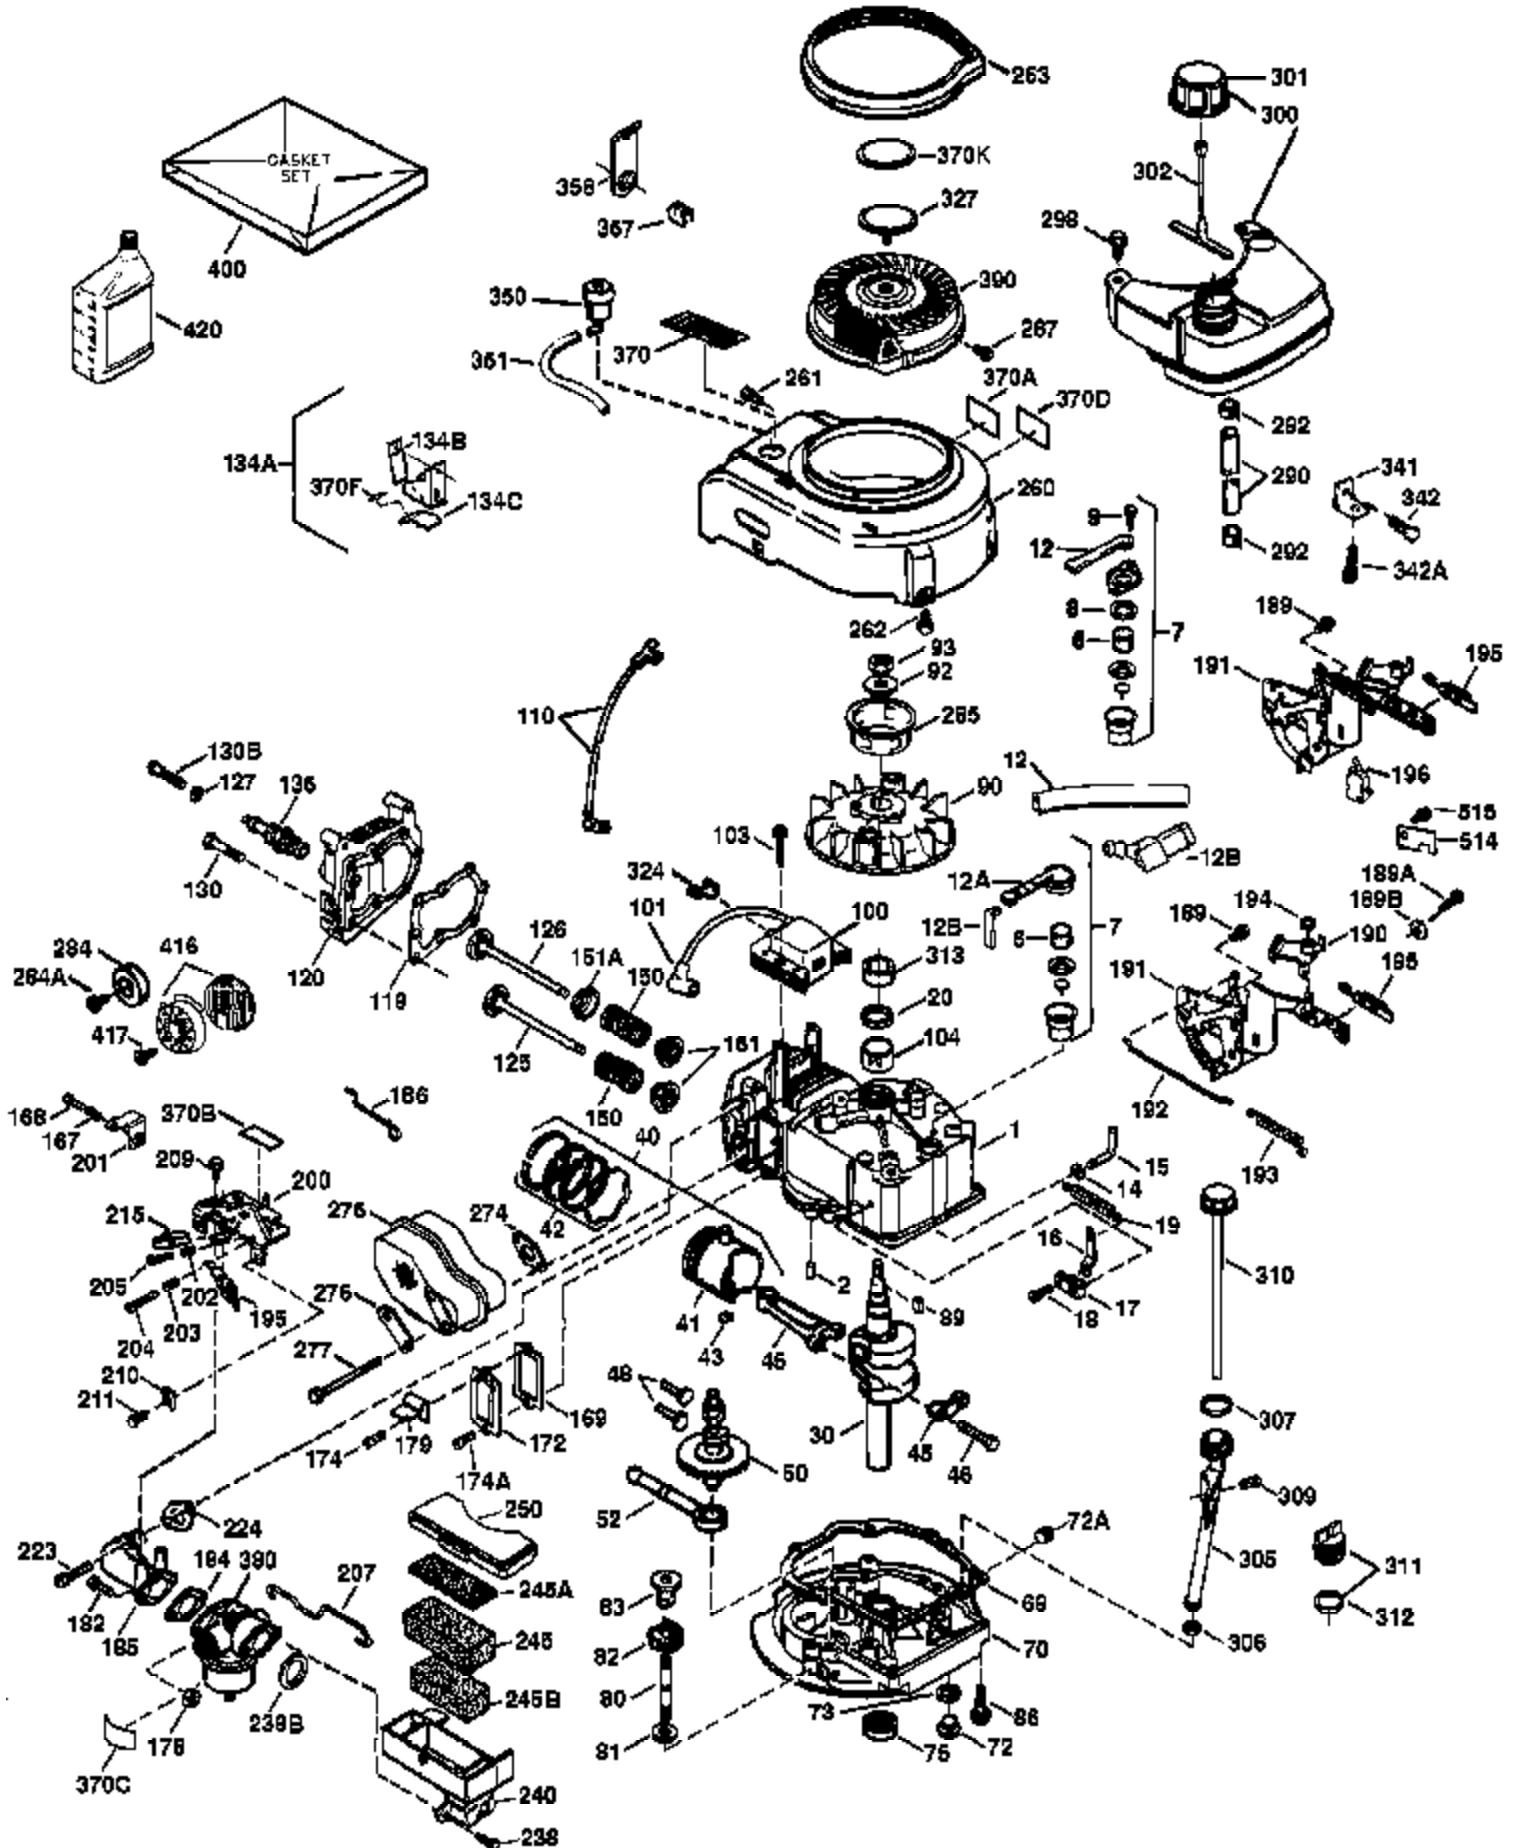

## Engine Parts List #1

Ref #	Part Number	Qty	Description
	1 36478A	1	Cylinder (Incl. 2,7,20 & 125)
	2 26727	2	Dowel Pin
	6 33734	1	Breather Element
	7 36557	1	Breather Ass'y. (Incl. 6 & 12A)
12B	34695	1	Breather Tube Elbow
12A	36558	1	Breather Cover & Tube (Incl. 12B)
	14 28277	1	Washer
	15 30589	1	Governor Rod (Incl. 14)
	16 34839A	1	Governor Lever
	17 31335	1	Governor Lever Clamp
	18 651018	1	Screw, Torx T-15, 8-32 x 19/64"
	19 36281	1	Extension Spring
	20 32600	1	Oil Seal
	30 35801	1	Crankshaft
	40 36073	1	Piston, Pin & Ring Set (Std.)
	40 36074	1	Piston, Pin & Ring Set (.010" OS)
	40 36075	1	Piston, Pin & Ring Set (.020" OS)
	41 36070	1	Piston & Pin Ass'y. (Std.) (Incl. 43)
	41 36071	1	Piston & Pin Ass'y. (.010" OS) (Incl. 43)
	41 36072	1	Piston & Pin Ass'y. (.020" OS) (Incl. 43)
	42 36076	1	Ring Set (Std.)
	42 36077	1	Ring Set (.010" OS)
	42 36078	1	Ring Set (.020" OS)
	43 20381	2	Piston Pin Retaining Ring
	45 32875A	1	Connecting Rod Ass'y. (Incl. 46)
	46 32610A	2	Connecting Rod Bolt
	48 27241	2	Valve Lifter
	50 35992	1	Camshaft (MCR)
	52 29914	1	Oil Pump Ass'y.
	69 35261	1	* Mounting Flange Gasket
	70 34311E	1	Mounting Flange (Incl. 72 thru 83,306 )
	72 30572	1	Oil Drain Plug (Incl. 73)
	73 28833	1	Drain Plug Gasket
	75 27897	1	Oil Seal
	80 30574A	1	Governor Shaft
	81 30590A	1	Washer
	82 30591	1	Governor Gear Ass'y. (Incl. 81)
	83 30588A	1	Governor Spool
	86 650488	6	Screw, 1/4-20 x 1-1/4"
	89 611004	1	Flywheel Key
	90 611044	1	Flywheel
	92 650815	1	Belleville Washer
	93 650816	1	Flywheel Nut
	100 34443B	1	Solid State Ignition
	101 610118	1	Spark Plug Cover
	103 651007	2	Screw, Torx T-15, 10-24 x 15/16"
	110 37047	1	Ground Wire
	119 36477	1	* Cylinder Head Gasket
	120 36476	1	Cylinder Head
	125 36471	1	Exhaust Valve (Std.) (Incl. 151)
	125 36472	1	Exhaust Valve (1/32" OS) (Incl. 151)
	126 29314C	1	Intake Valve (Std.) (Incl. 151)
	126 29315C	1	Intake Valve (1/32" OS) (Incl. 151)
	130 6021A	8	Screw, 5/16-18 x 1-1/2"
	135 35395	1	Resistor Spark Plug (RJ19LM)
	150 31672	2	Valve Spring
	151 31673	2	Valve Spring Cap
	169 27234A	1	* Valve Cover Gasket