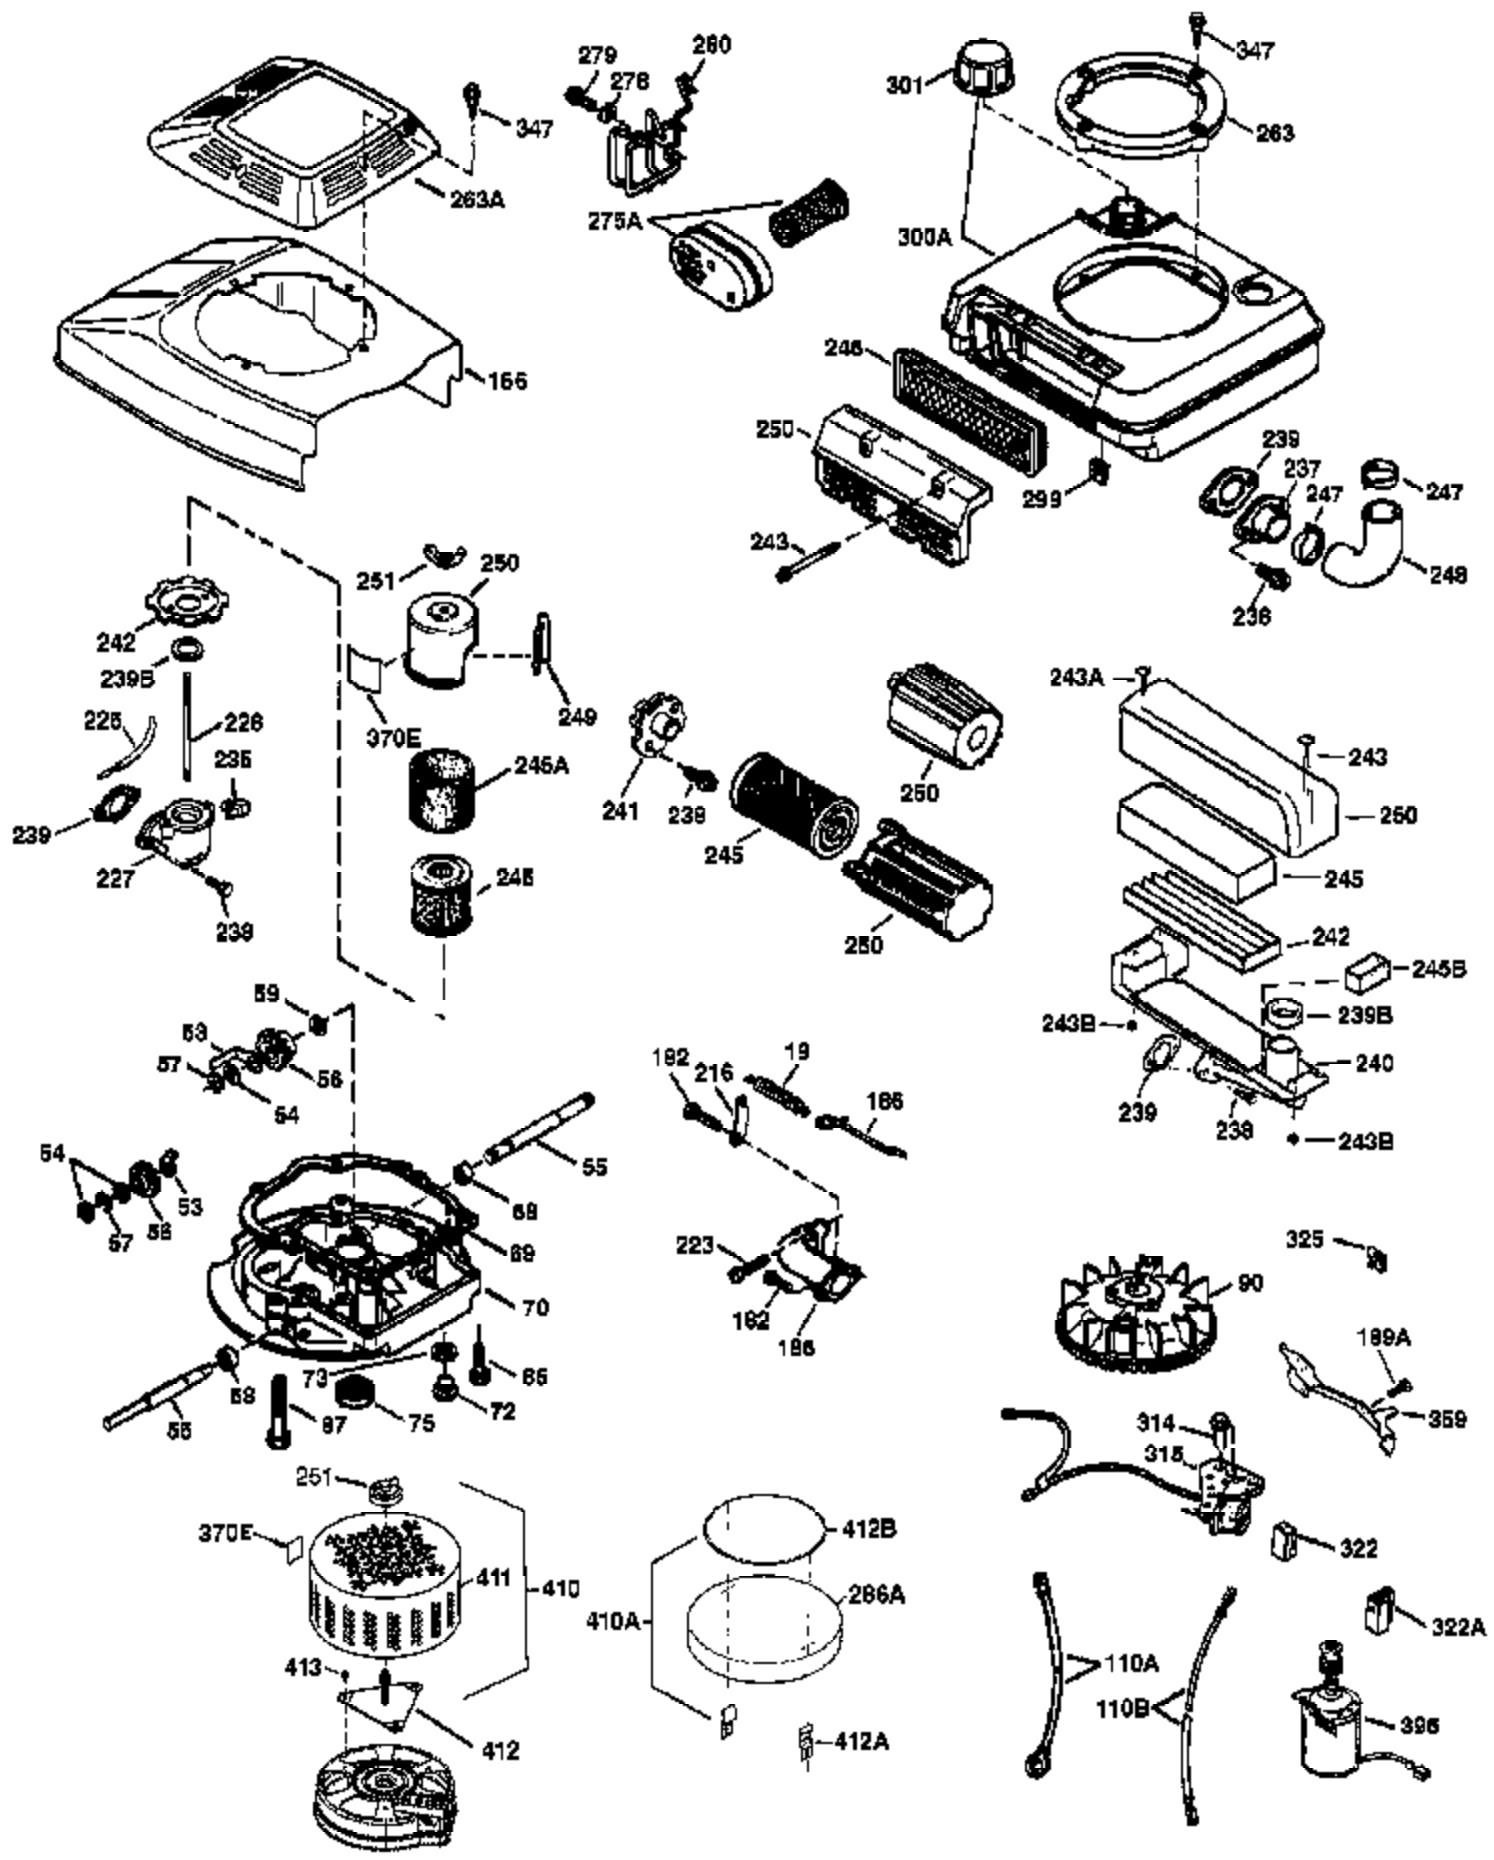

Ref #	Part Number	Qty	Description
19	36281	1	Extension Spring
69	35261	1	* Mounting Flange Gasket
70	34311E	1	Mounting Flange (Incl. 72 thru 83,306)
72	30572	1	Oil Drain Plug (Incl. 73)
73	28833	1	Drain Plug Gasket
75	27897	1	Oil Seal
86	650488	6	Screw, 1/4-20 x 1-1/4"
90	611044	1	Flywheel
110A	36953	1	Ground Wire
110B	36954	1	D.C. Starter Wire
182	6201	2	Screw, 1/4-28 x 7/8"
185	36544	1	Intake Pipe
186	32653	1	Governor Link
216	33086	1	R.P.M. Adjusting Lever
223	650451	2	Screw, 1/4-20 x 1"
238	650932	2	Screw, 10-32 x 49/64"
239	34338	1	* Air Cleaner Gasket
241	36919	1	Air Cleaner Collar
245	36905	1	Air Cleaner Filter
250	36920	1	Air Cleaner Cover
263A	37184	1	Starter Grill
301	36246	1	Fuel Cap
314	650767	2	Screw, 8-32 x 27/64"
315	36952	1	Alternator Coil
322A	610885	1	Connector Body
322	35013	1	Connector Body
325	35249	1	Spring Clip
347	651038	1	Screw, 10-32 x 27/32"
380	632747	1	Carburetor (Incl. 184)
395	35709	1	Electric Starter Motor (12 Volt)
900	750882	1	Replacement Engine, order from 71-999
900	750670C	1	Replacement S/B, order from 71-999