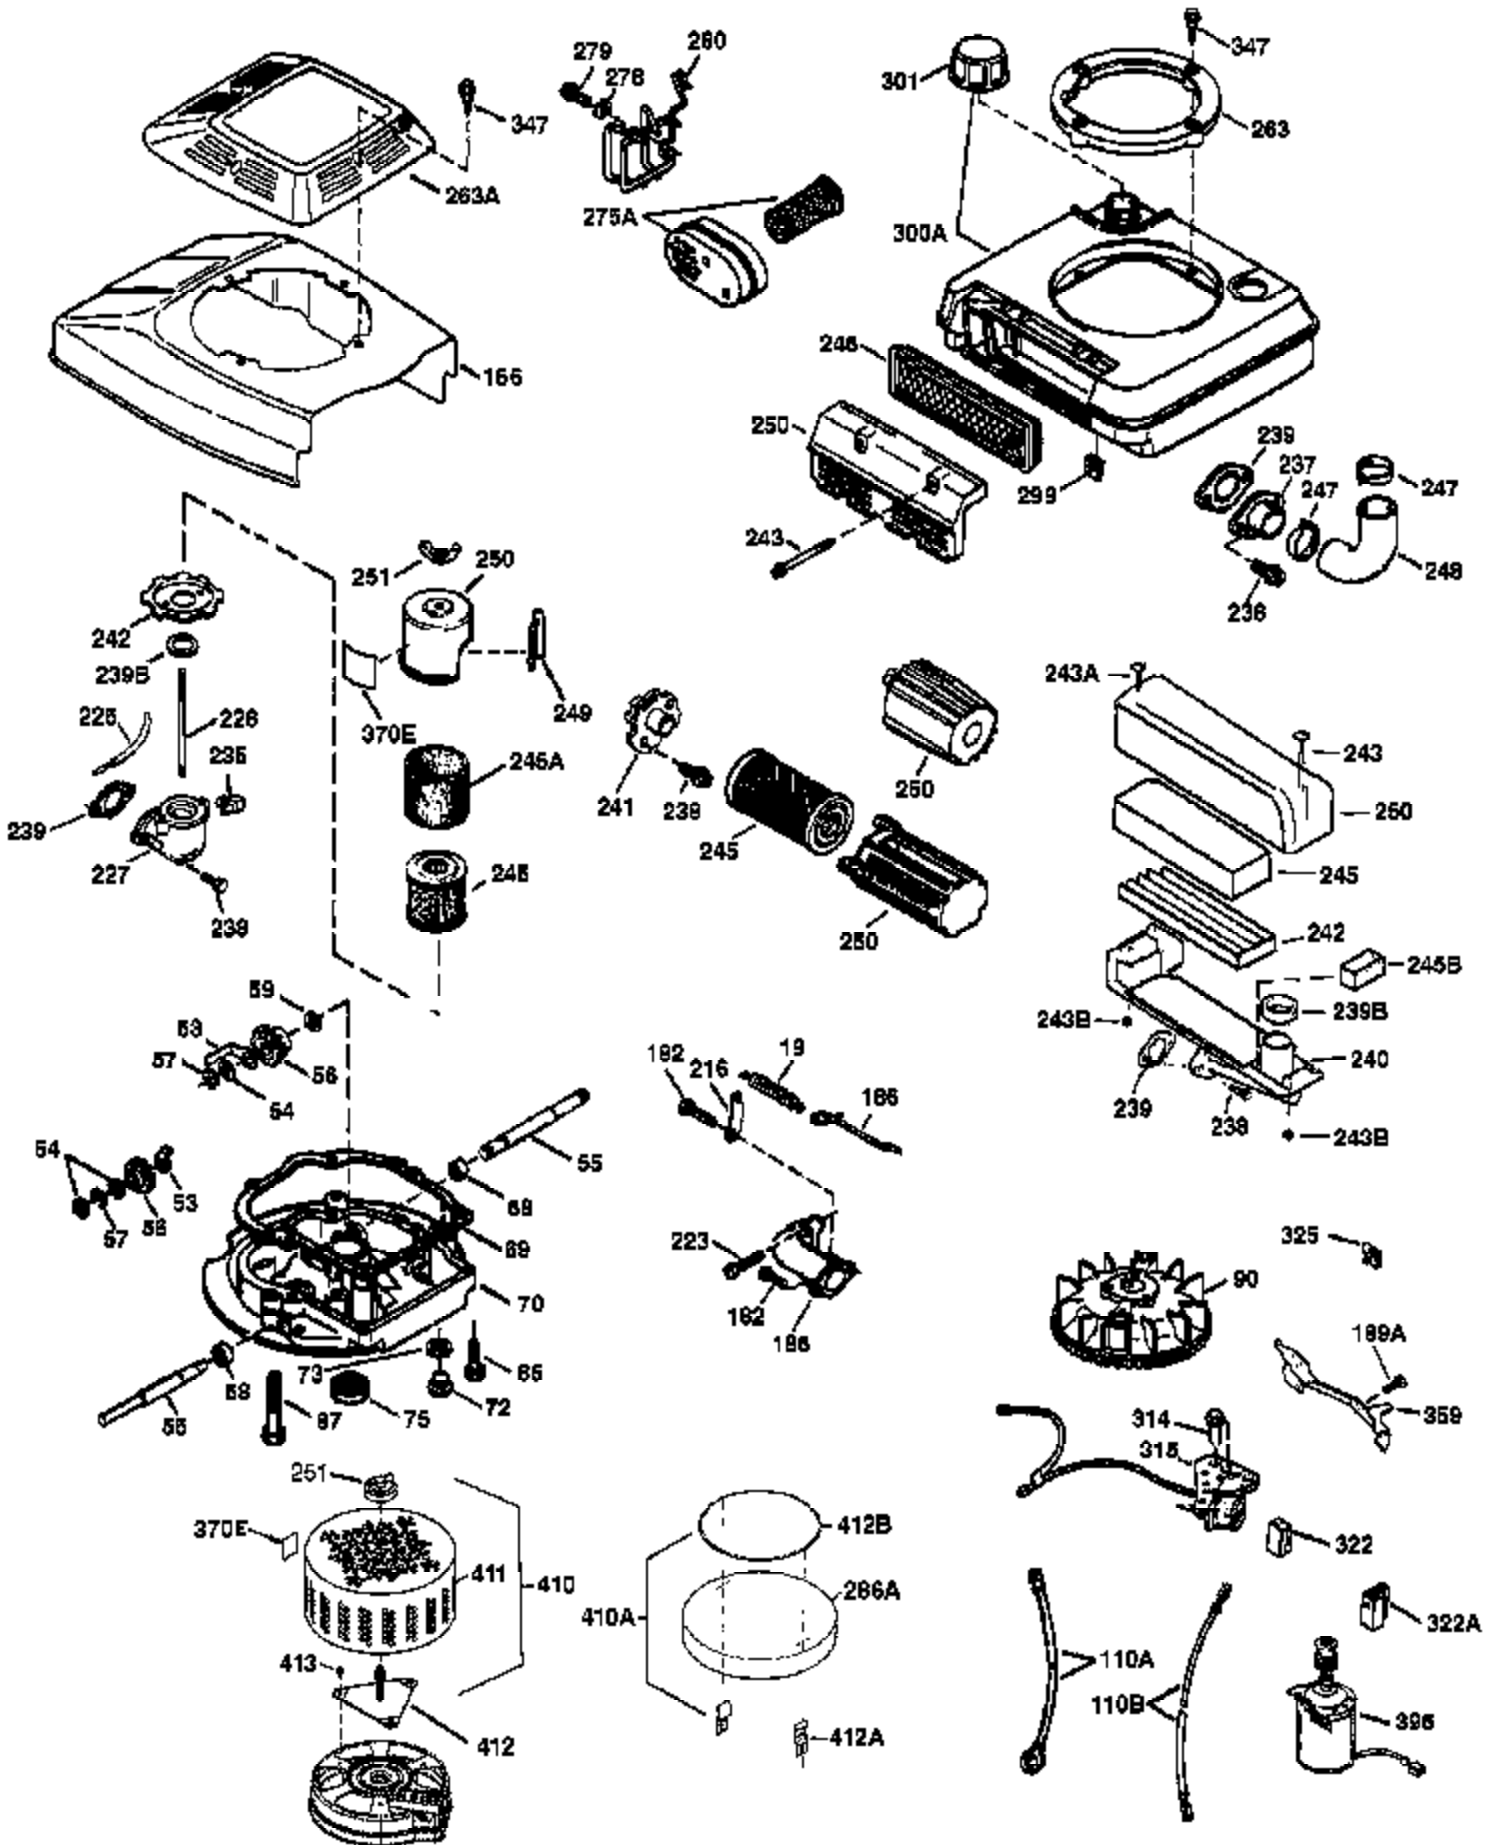

Engine Parts List #2

Ref #	Part Number	Qty	Description
19	36281	1	Extension Spring
69	35261	1	* Mounting Flange Gasket
70	36995	1	Mounting Flange (Incl. 72 thru 83)
72	30572	1	Oil Drain Plug (Incl. 73)
73	28833	1	Drain Plug Gasket
75	27897	1	Oil Seal
86	650488	6	Screw, 1/4-20 x 1-1/4"
90	611044	1	Flywheel
110B	36954	1	D.C. Starter Wire
110A	36953	1	Ground Wire
182	6201	2	Screw, 1/4-28 x 7/8"
185	36544	1	Intake Pipe
186	32653	1	Governor Link
216	33086	1	R.P.M. Adjusting Lever
223	650451	2	Screw, 1/4-20 x 1"
238	650932	2	Screw, 10-32 x 49/64"
239	34338	1	* Air Cleaner Gasket
241	36919	1	Air Cleaner Collar
245	36905	1	Air Cleaner Filter
250	36920	1	Air Cleaner Cover
263A	36921	1	Starter Grill
301	36246	1	Fuel Cap
314	650767	2	Screw, 8-32 x 27/64"
315	36952	1	Alternator Coil
322A	610885	1	Connector Body
322	35013	1	Connector Body
325	35249	1	Spring Clip
347	651038	1	Screw, 10-32 x 27/32"
380	632747	1	Carburetor (Incl. 184) (NOTE: This engine could have been built with 632646 carburetor).
395	35709	1	Electric Starter Motor (12 Volt)
900	750882	1	Replacement Engine, order from 71-999
900	750670B	1	Replacement S/B, order from 71-999