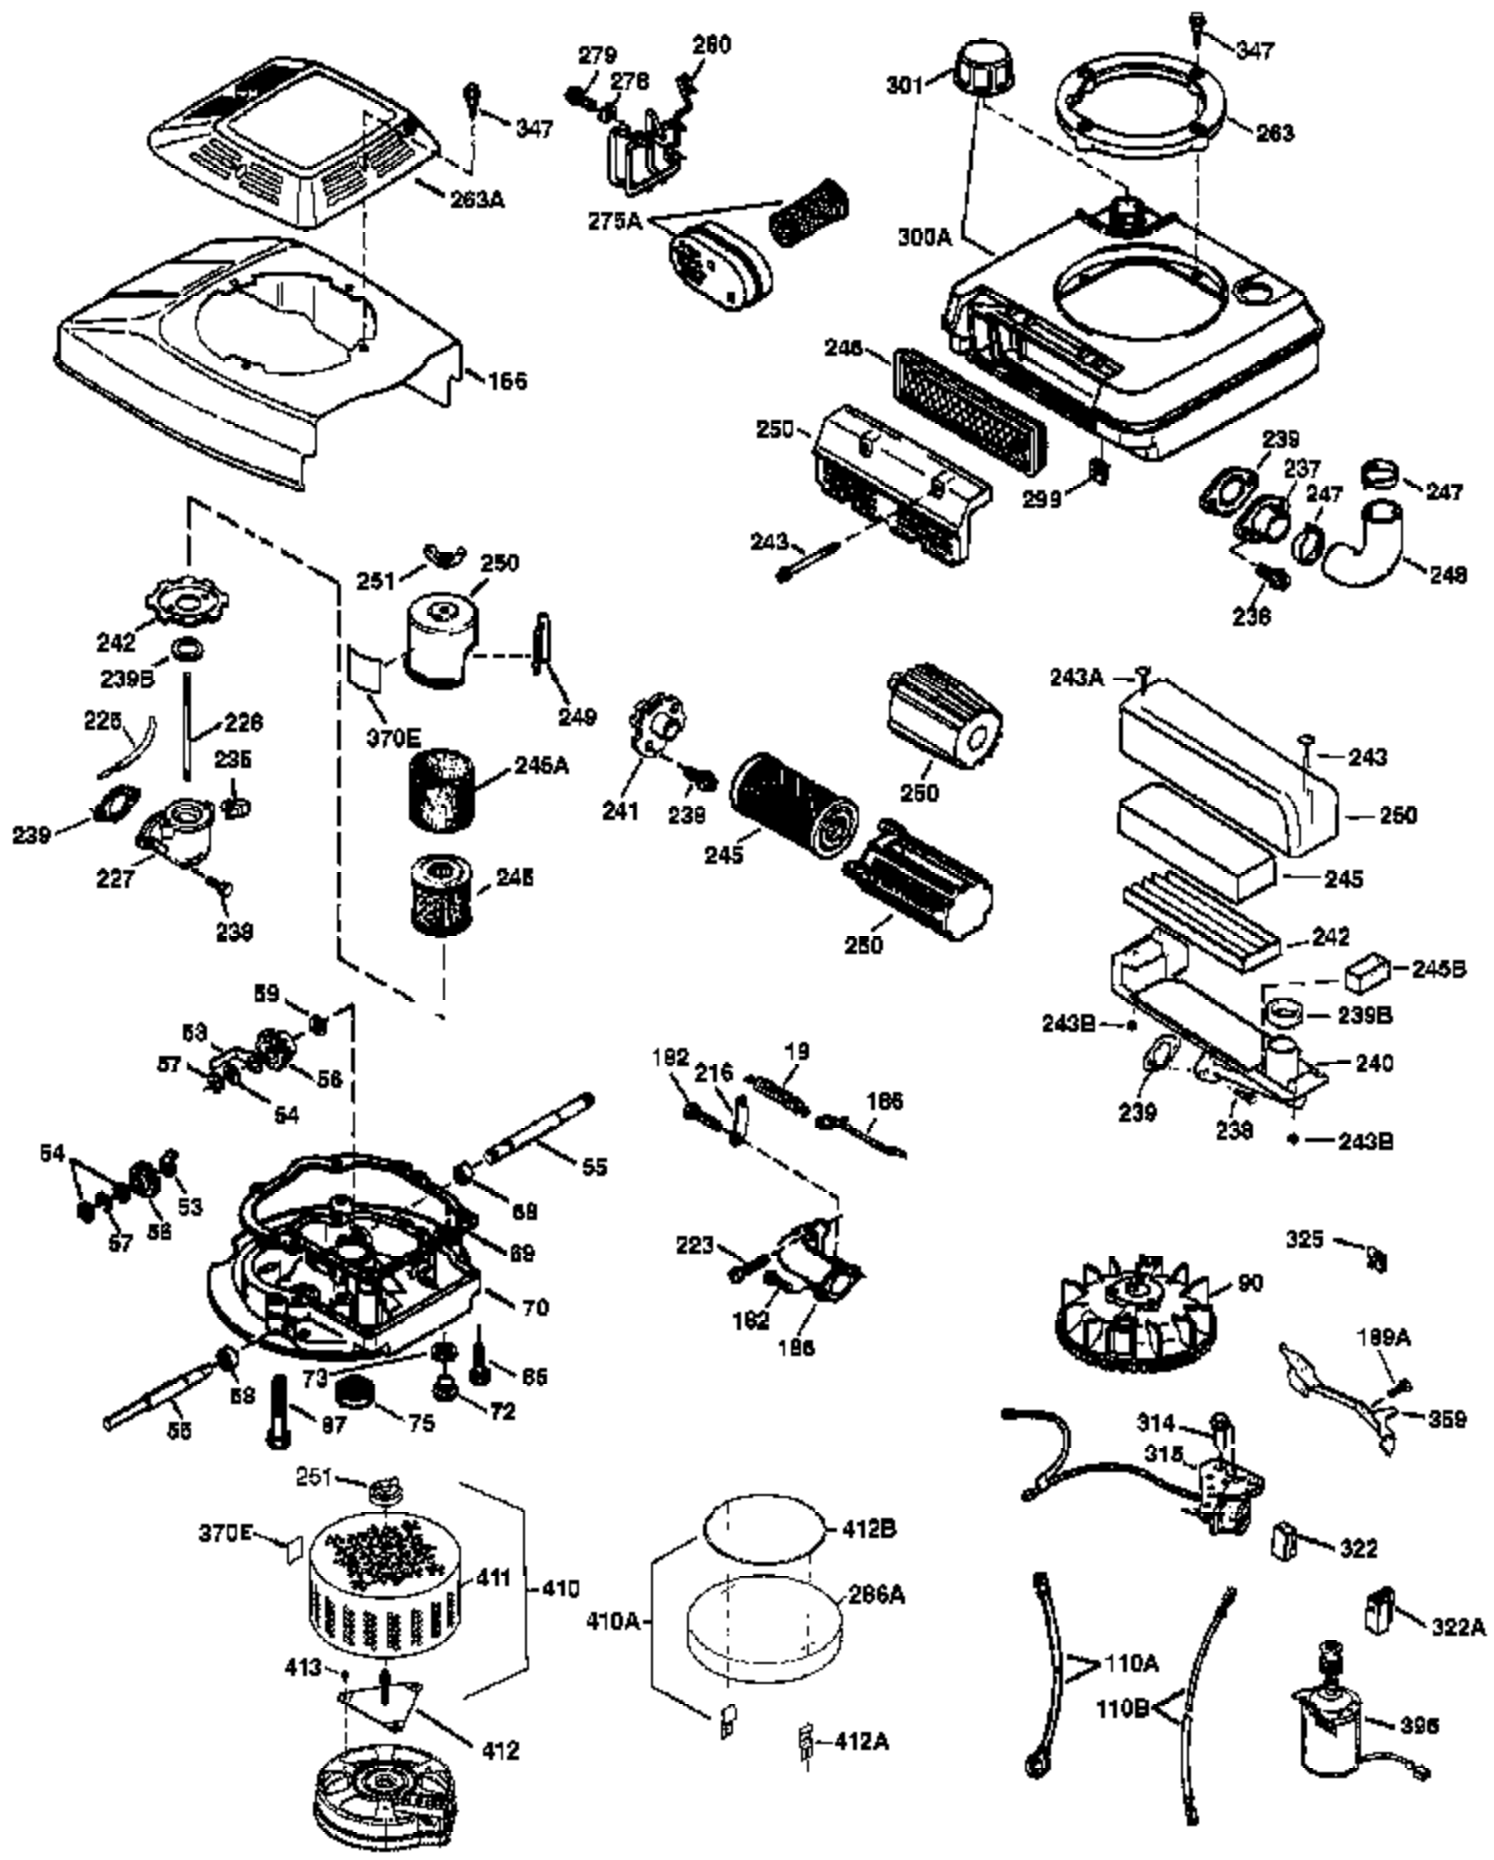

Ref #	Part Number	Qty	Description
19	36281	1	Extension Spring
69	35261	1	* Mounting Flange Gasket
70	34311E	1	Mounting Flange (Incl. 72 thru 83,306)
72	30572	1	Oil Drain Plug (Incl. 73)
73	28833	1	Drain Plug Gasket
75	27897	1	Oil Seal
86	650488	6	Screw, 1/4-20 x 1-1/4"
90	611112	1	Flywheel
182	6201	2	Screw, 1/4-28 x 7/8"
185	36544	1	Intake Pipe
186	32653	1	Governor Link
216	33086	1	R.P.M. Adjusting Lever
223	650451	2	Screw, 1/4-20 x 1"
238	650932	2	Screw, 10-32 x 49/64"
239	34338	1	* Air Cleaner Gasket
241	36919	1	Air Cleaner Collar
245	36905	1	Air Cleaner Filter
250	36920	1	Air Cleaner Cover
263A	37184	1	Starter Grill
301	36246	1	Fuel Cap
347	651038	1	Screw, 10-32 x 51/64"
380	632747	1	Carburetor (Incl. 184)
900	0	1	Replacement Engine 750808B, order from 71-999
900	0	1	Replacement Short Block 750670C, order from 71-999