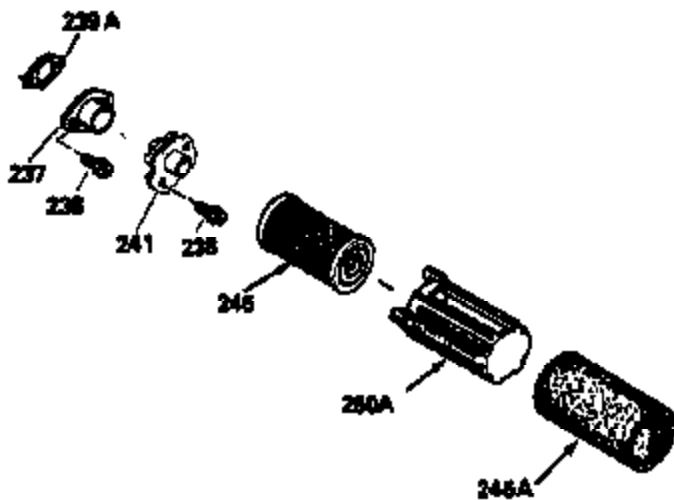

ILLUSTRATION SHOWS TYPICAL PARTS ONLY. ORDER BY PART NUMBER. PARTS NOT LISTED ARE SUPPLIED BY OEM.

VIEW 3 OF 3

Ref #	Part Number	Qty	Description
12A	36558	1	Breather Cover & Tube (Incl. 12B)
19	36281	1	Extension Spring
69	35261	1	* Mounting Flange Gasket
92	650815	1	Belleville Washer
110B	36954	1	D.C. Starter Wire
182	6201	2	Screw, 1/4-28 x 7/8"
185	36544	1	Intake Pipe
186	34337	1	Governor Link
191	36559	1	S.E. Brake Bracket (Incl. 195)
223	650451	2	Screw, 1/4-20 x 1"
238	650932	2	Screw, 10-32 x 49/64"
241	36919	1	Air Cleaner Collar
245	36905	1	Air Cleaner Filter
250	36920	1	Air Cleaner Cover
277	650988	2	Screw, 1/4-20 x 2-5/16"
322	35013	1	Connector Body
322A	610885	1	Connector Body
370A	36261	1	Lubrication Decal
395	35709	1	Electric Starter Motor (12 Volt)
416	36085	1	Spark Arrestor Kit (Incl. 416)(Optional)
417	650760	1	Screw, 8-32 x 3/8" (Optional)
900	750882	1	Replacement Engine, order from 71-999
900	750670A	1	Replacement S/B, order from 71-999