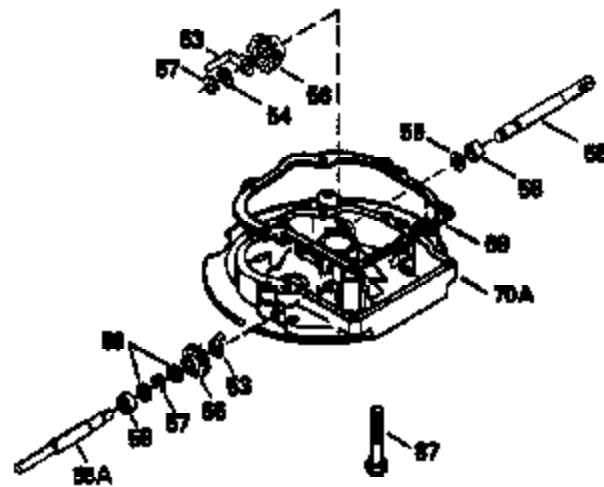

ILLUSTRATION SHOWS TYPICAL PARTS ONLY. ORDER BY PART NUMBER. PARTS NOT LISTED ARE SUPPLIED BY OEM.

VIEW 3 OF 3

Ref #	Part Number	Qty	Description
12A	36558	1	Breather Cover & Tube (Incl. 12B)
19	36281	1	Extension Spring
69	35261	1	* Mounting Flange Gasket
92	650815	1	Belleville Washer
110B	36954	1	D.C. Starter Wire
182	6201	2	Screw, 1/4-28 x 7/8"
185	36544	1	Intake Pipe
186	34337	1	Governor Link
191	36559	1	S.E. Brake Bracket (Incl. 195)
223	650451	2	Screw, 1/4-20 x 1"
238	650932	2	Screw, 10-32 x 49/64"
241	36919	1	Air Cleaner Collar
245	36905	1	Air Cleaner Filter
250	36920	1	Air Cleaner Cover
277	650988	2	Screw, 1/4-20 x 2-5/16"
322	35013	1	Connector Body
322A	610885	1	Connector Body
370A	36261	1	Lubrication Decal
395	35709	1	Electric Starter Motor (12 Volt)
416	36085	1	Spark Arrestor Kit (Incl. 416)(Optional)
417	650760	1	Screw, 8-32 x 3/8" (Optional)
900	750882	1	Replacement Engine, order from 71-999
900	750670A	1	Replacement S/B, order from 71-999