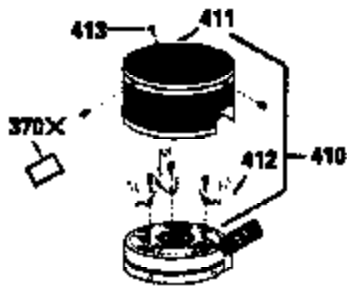

ILLUSTRATION SHOWS TYPICAL PARTS ONLY. ORDER BY PART NUMBER. PARTS NOT LISTED ARE SUPPLIED BY OEM.

VIEW 3 OF 3

Ref #	Part Number	Qty	Description
12A	36558	1	Breather Cover & Tube (Incl. 12B)
19	36281	1	Extension Spring
69	35261	1	* Mounting Flange Gasket
92	650815	1	Belleville Washer
110B	36954	1	D.C. Starter Wire
182	6201	2	Screw, 1/4-28 x 7/8"
185	36544	1	Intake Pipe
186	34337	1	Governor Link
191	36559	1	S.E. Brake Bracket (Incl. 195)
223	650451	2	Screw, 1/4-20 x 1"
238	650932	2	Screw, 10-32 x 49/64"
241	36919	1	Air Cleaner Collar
245	36905	1	Air Cleaner Filter
250	36920	1	Air Cleaner Cover
277	650988	2	Screw, 1/4-20 x 2-5/16"
322	35013	1	Connector Body
322A	610885	1	Connector Body
370A	36261	1	Lubrication Decal
395	35709	1	Electric Starter Motor (12 Volt)
416	36085	1	Spark Arrestor Kit (Incl. 416)(Optional)
417	650760	1	Screw, 8-32 x 3/8" (Optional)
900	750882	1	Replacement Engine, order from 71-999
900	750670A	1	Replacement S/B, order from 71-999