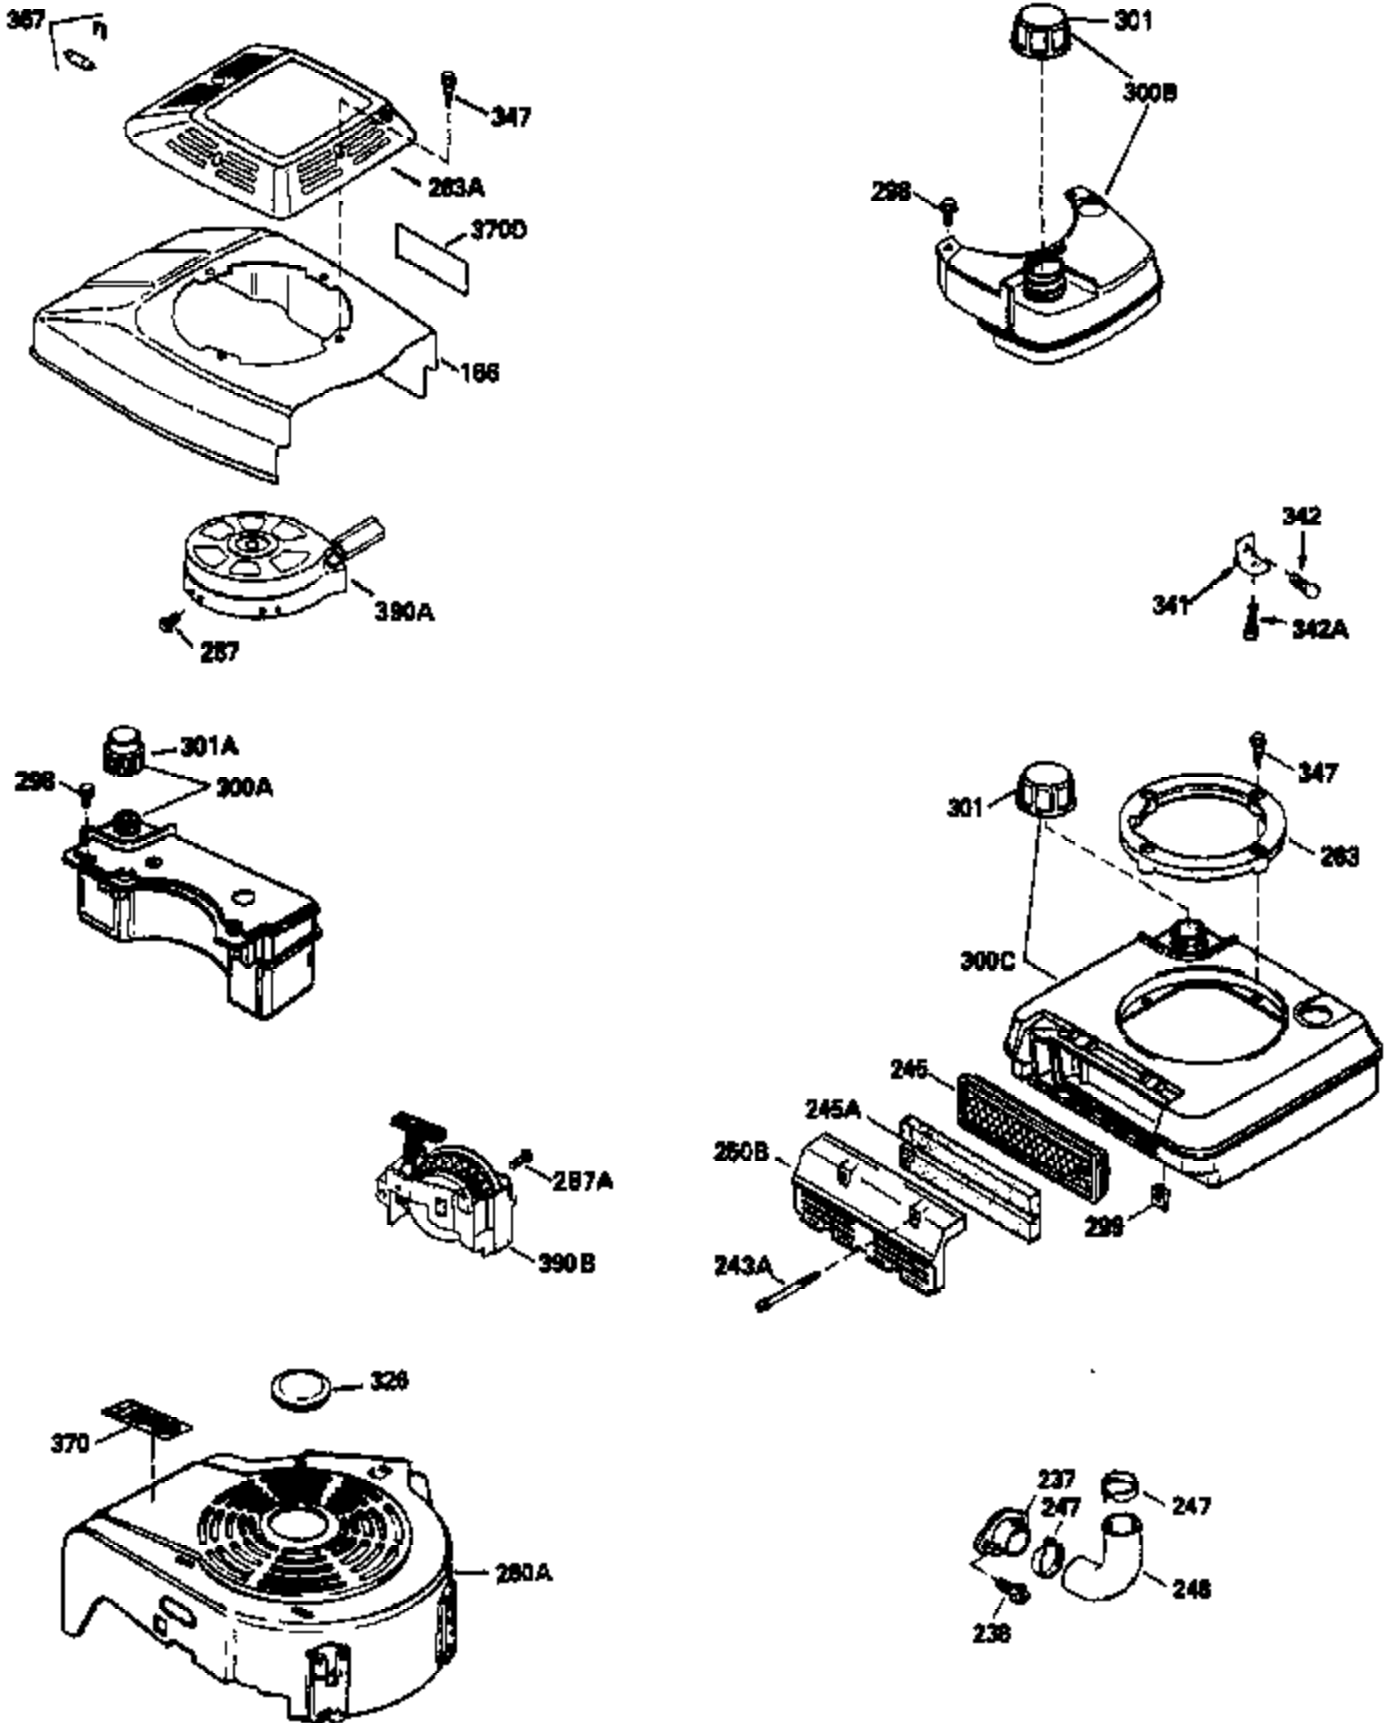

ILLUSTRATION SHOWS TYPICAL PARTS ONLY. ORDER BY PART NUMBER. PARTS NOT LISTED ARE SUPPLIED BY OEM.

VIEW 2 OF 3

Ref #	Part Number	Qty	Description
12A	36558	1	Breather Cover & Tube (Incl. 12B)
92	650815	1	Belleville Washer
110B	36954	1	D.C. Starter Wire
191	36559	1	S.E. Brake Bracket (Incl. 195)
238	650932	2	Screw, 10-32 x 49/64"
245	36905	1	Air Cleaner Filter
263A	36921	1	Starter Grill
287	650926	2	Screw, 8-32 x 21/64"
298	28763	3	Screw, 10-32 x 35/64"
301	36246	1	Fuel Cap
322A	610885	1	Connector Body
347	651038	1	Screw, 10-32 x 51/64"
370A	36261	1	Lubrication Decal
390	590702	1	Rewind Starter (NOTE: This engine could have been built with 590739 starter).
900	750882	1	Replacement Engine, order from 71-999
900	750670A	1	Replacement S/B, order from 71-999