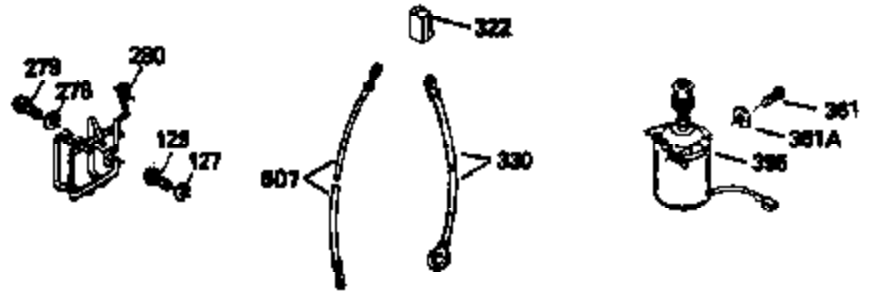

ILLUSTRATION SHOWS TYPICAL PARTS ONLY. ORDER BY PART NUMBER. PARTS NOT LISTED ARE SUPPLIED BY OEM.

VIEW 3 OF 3

Ref #	Part Number	Qty	Description
12A	36558	1	Breather Cover & Tube (Incl. 12B)
19	36281	1	Extension Spring
69	35261	1	* Mounting Flange Gasket
92	650815	1	Belleville Washer
110B	36954	1	D.C. Starter Wire
182	6201	2	Screw, 1/4-28 x 7/8"
185	36544	1	Intake Pipe
186	34337	1	Governor Link
191	36559	1	S.E. Brake Bracket (Incl. 195)
223	650451	2	Screw, 1/4-20 x 1"
238	650932	2	Screw, 10-32 x 49/64"
241	36919	1	Air Cleaner Collar
245	36905	1	Air Cleaner Filter
250	36920	1	Air Cleaner Cover
277	650988	2	Screw, 1/4-20 x 2-5/16"
322	35013	1	Connector Body
322A	610885	1	Connector Body
370A	36261	1	Lubrication Decal
395	35709	1	Electric Starter Motor (12 Volt)
416	36085	1	Spark Arrestor Kit (Incl. 416)(Optional)
417	650760	1	Screw, 8-32 x 3/8" (Optional)
900	750882	1	Replacement Engine, order from 71-999
900	750670A	1	Replacement S/B, order from 71-999