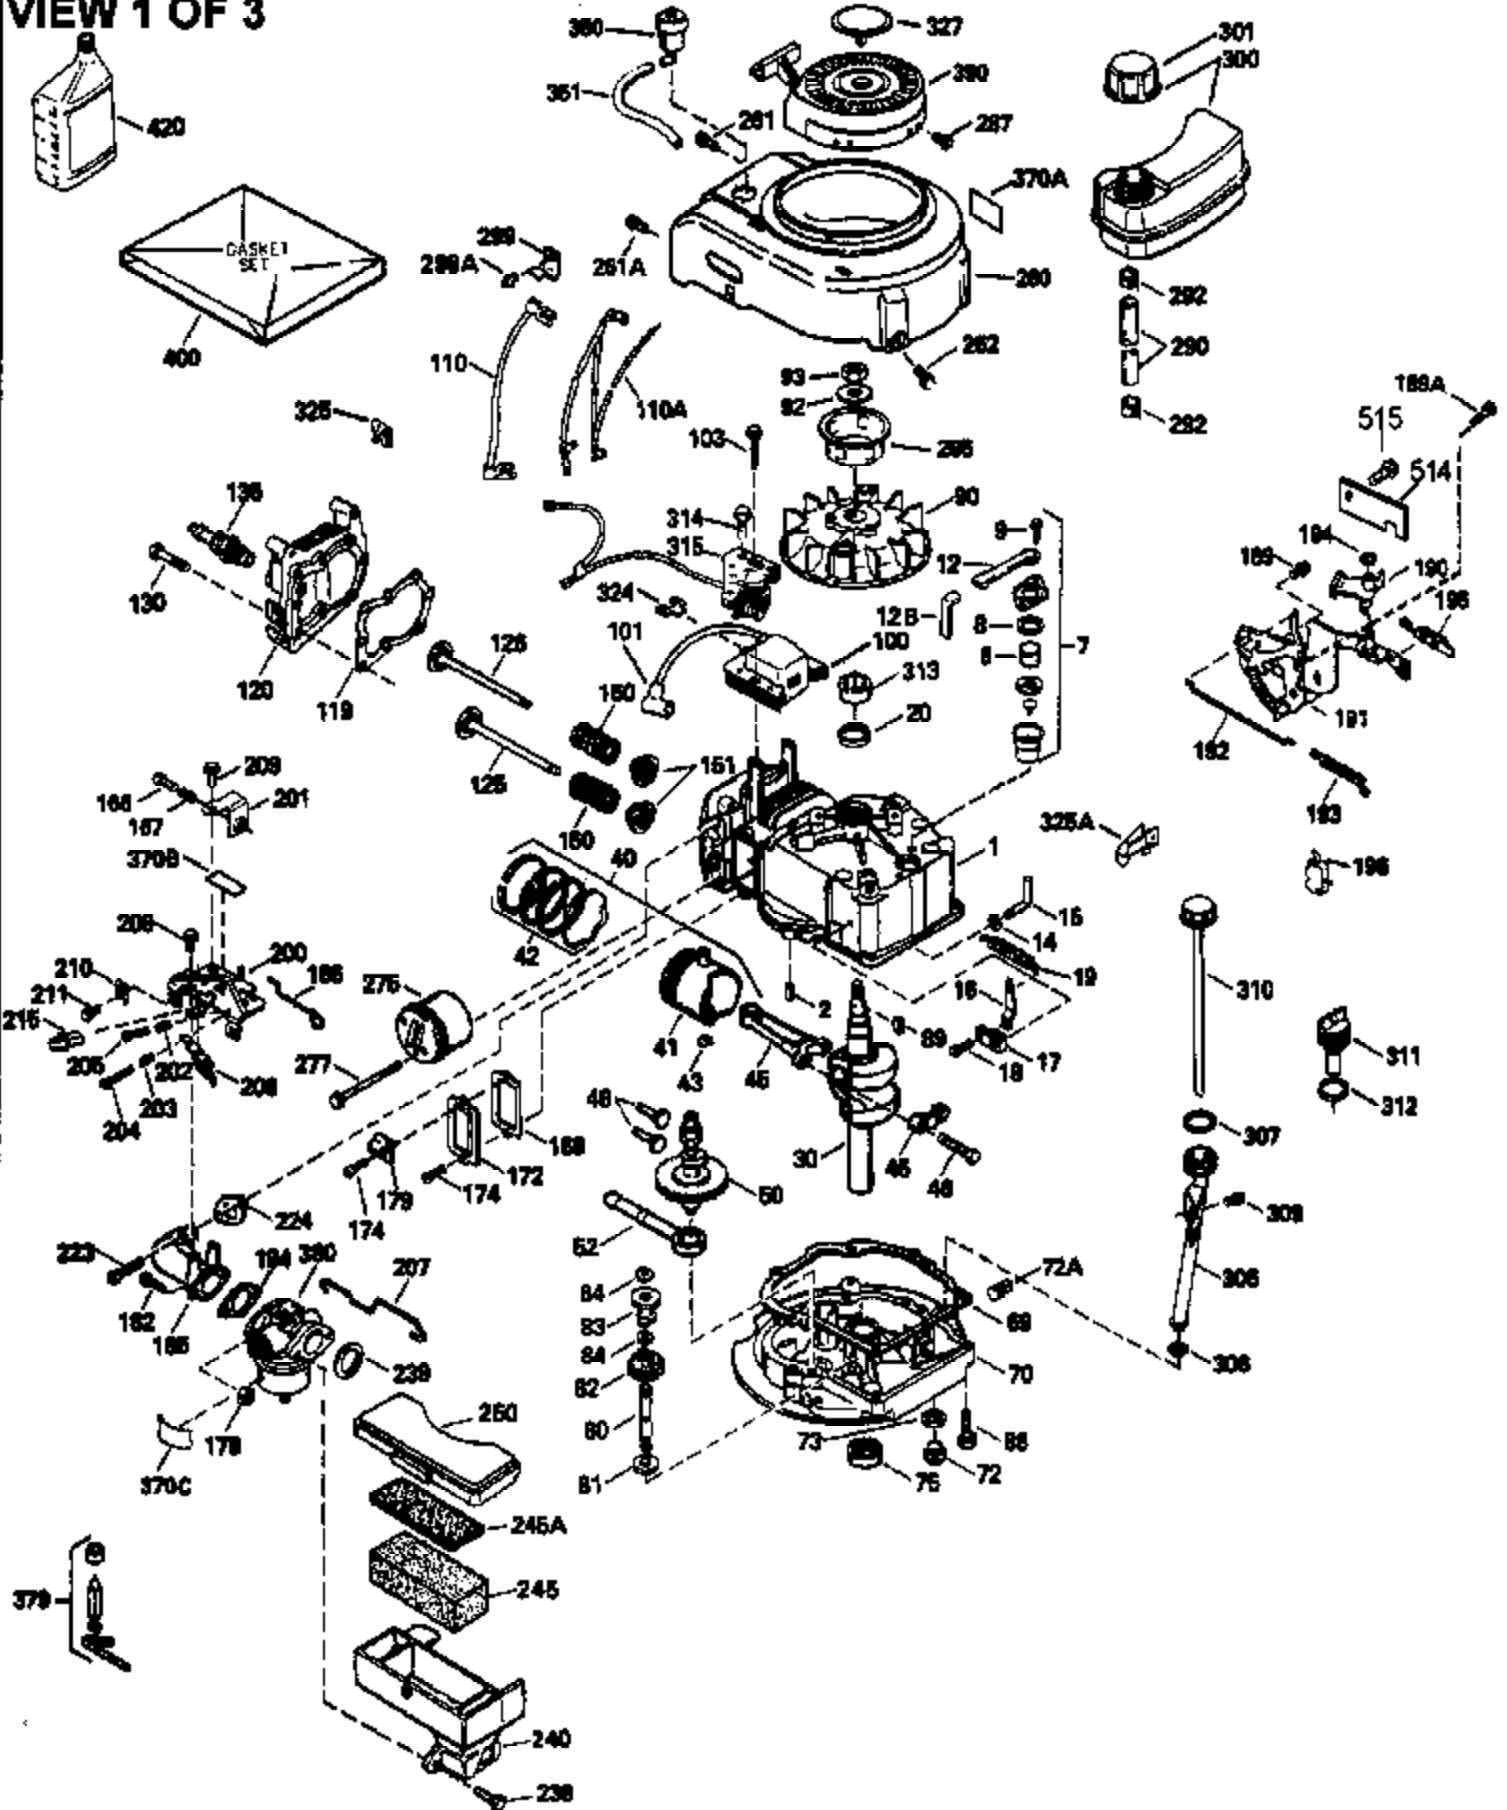

ILLUSTRATION SHOWS TYPICAL PARTS ONLY. ORDER BY PART NUMBER. PARTS NOT LISTED ARE SUPPLIED BY OEM.

VIEW 1 OF 3

Engine Parts List #1

Ref #	Part Number	Qty	Description
	1 36478A	1	Cylinder (Incl. 2,7,20 & 125)
	2 26727	2	Dowel Pin
	6 33734	1	Breather Element
	7 36557	1	Breather Ass'y. (Incl. 6 & 12A)
	12A 36558	1	Breather Cover & Tube (Incl. 12B)
	12B 34695	1	Breather Tube Elbow
	14 28277	1	Washer
	15 30589	1	Governor Rod (Incl. 14)
	16 32651	1	Governor Lever
	17 31335	1	Governor Lever Clamp
	18 651018	1	Screw, Torx T-15, 8-32 x 19/64"
	19 36281	1	Extension Spring
	20 32600	1	Oil Seal
	30 35801	1	Crankshaft
	40 36073	1	Piston, Pin & Ring Set (Std.)
	40 36074	1	Piston, Pin & Ring Set (.010" OS)
	40 36075	1	Piston, Pin & Ring Set (.020" OS)
	41 36070	1	Piston & Pin Ass'y. (Std.) (Incl. 43)
	41 36071	1	Piston & Pin Ass'y. (.010" OS) (Incl. 43)
	41 36072	1	Piston & Pin Ass'y. (.020" OS) (Incl. 43)
	42 36076	1	Ring Set (Std.)
	42 36077	1	Ring Set (.010" OS)
	42 36078	1	Ring Set (.020" OS)
	43 20381	2	Piston Pin Retaining Ring
	45 32875A	1	Connecting Rod Ass'y. (Incl. 46)
	46 32610A	2	Connecting Rod Bolt
	48 27241	2	Valve Lifter
	50 35992	1	Camshaft (MCR)
	52 29914	1	Oil Pump Ass'y.
	69 35261	1	* Mounting Flange Gasket
	70 34311D	1	Mounting Flange (Incl. 72 thru 83)
	72 30572	1	Oil Drain Plug (Incl. 73)
	73 28833	1	Drain Plug Gasket
	75 27897	1	Oil Seal
	80 30574A	1	Governor Shaft
	81 30590A	1	Washer
	82 30591	1	Governor Gear Ass'y. (Incl. 81)
	83 30588A	1	Governor Spool
	86 650488	6	Screw, 1/4-20 x 1-1/4"
	89 611004	1	Flywheel Key
	90 611150	1	Flywheel
	92 650815	1	Belleville Washer
	93 650816	1	Flywheel Nut
	100 34443B	1	Solid State Ignition
	101 610118	1	Spark Plug Cover
	103 651007	2	Screw, Torx T-15, 10-24 x 15/16"
	110A 36953	1	Ground Wire
	110 37047	1	Ground Wire
	110B 36954	1	D.C. Starter Wire
	119 36477	1	* Cylinder Head Gasket
	120 36476	1	Cylinder Head
	125 36471	1	Exhaust Valve (Std.) (Incl. 151)
	125 36472	1	Exhaust Valve (1/32" OS) (Incl. 151)
	126 29314B	1	Intake Valve (Std.) (Incl. 151)
	126 29315C	1	Intake Valve (1/32" OS) (Incl. 151)
	130 6021A	8	Screw, 5/16-18 x 1-1/2"
	135 35395	1	Resistor Spark Plug (RJ19LM)
	150 35991	2	Valve Spring