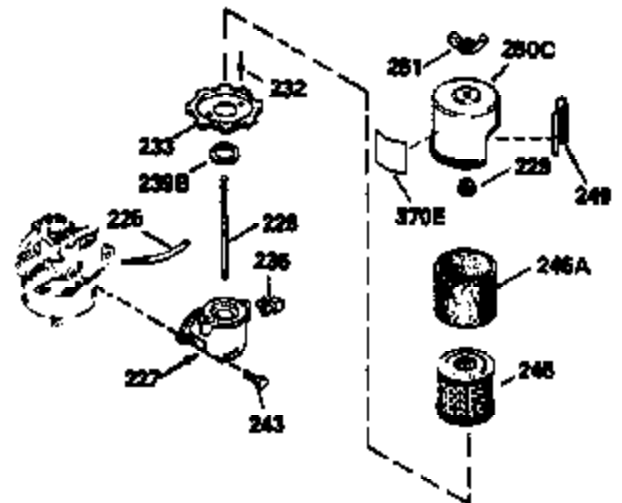

ILLUSTRATION SHOWS TYPICAL PARTS ONLY. ORDER BY PART NUMBER. PARTS NOT LISTED ARE SUPPLIED BY OEM.

VIEW 3 OF 3

Ref #	Part Number	Qty	Description
12A	36558	1	Breather Cover & Tube (Incl. 12B)
19	36281	1	Extension Spring
69	35261	1	* Mounting Flange Gasket
92	650815	1	Belleville Washer
110B	36954	1	D.C. Starter Wire
182	6201	2	Screw, 1/4-28 x 7/8"
185	36544	1	Intake Pipe
186	34337	1	Governor Link
191	36559	1	S.E. Brake Bracket (Incl. 195)
223	650451	2	Screw, 1/4-20 x 1"
238	650932	2	Screw, 10-32 x 49/64"
241	36919	1	Air Cleaner Collar
245	36905	1	Air Cleaner Filter
250	36920	1	Air Cleaner Cover
277	650988	2	Screw, 1/4-20 x 2-5/16"
322	35013	1	Connector Body
322A	610885	1	Connector Body
370A	36261	1	Lubrication Decal
395	35709	1	Electric Starter Motor (12 Volt)
416	36085	1	Spark Arrestor Kit (Incl. 416)(Optional)
417	650760	1	Screw, 8-32 x 3/8" (Optional)
900	750882	1	Replacement Engine, order from 71-999
900	750670A	1	Replacement S/B, order from 71-999