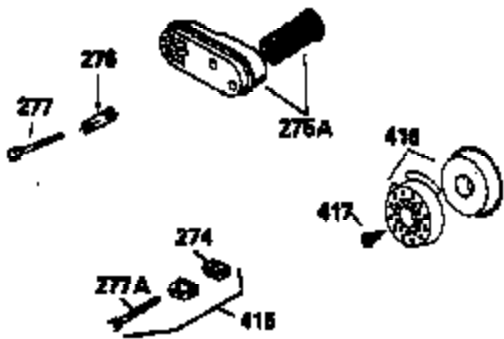

ILLUSTRATION SHOWS TYPICAL PARTS ONLY. ORDER BY PART NUMBER. PARTS NOT LISTED ARE SUPPLIED BY OEM.

VIEW 3 OF 3

Ref #	Part Number	Qty	Description
12A	36558	1	Breather Cover & Tube (Incl. 12B)
19	36281	1	Extension Spring
69	35261	1	* Mounting Flange Gasket
92	650815	1	Belleville Washer
110B	36954	1	D.C. Starter Wire
182	6201	2	Screw, 1/4-28 x 7/8"
185	36544	1	Intake Pipe
186	34337	1	Governor Link
191	36559	1	S.E. Brake Bracket (Incl. 195)
223	650451	2	Screw, 1/4-20 x 1"
238	650932	2	Screw, 10-32 x 49/64"
241	36919	1	Air Cleaner Collar
245	36905	1	Air Cleaner Filter
250	36920	1	Air Cleaner Cover
277	650988	2	Screw, 1/4-20 x 2-5/16"
322	35013	1	Connector Body
322A	610885	1	Connector Body
370A	36261	1	Lubrication Decal
395	35709	1	Electric Starter Motor (12 Volt)
416	36085	1	Spark Arrestor Kit (Incl. 416)(Optional)
417	650760	1	Screw, 8-32 x 3/8" (Optional)
900	750882	1	Replacement Engine, order from 71-999
900	750670A	1	Replacement S/B, order from 71-999