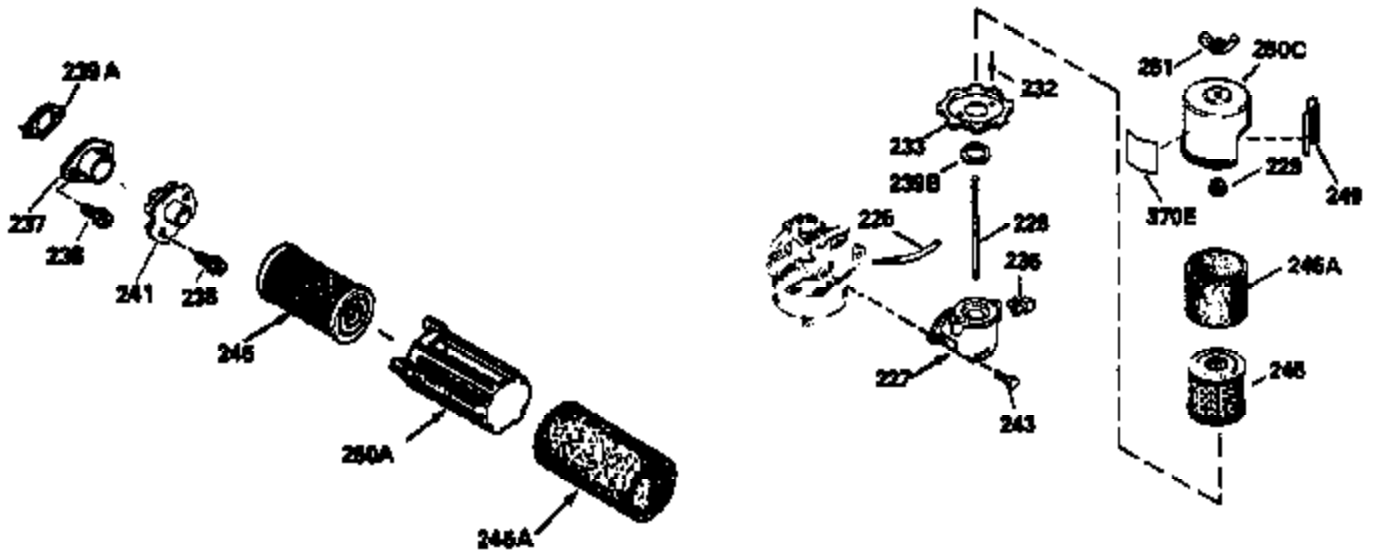

ILLUSTRATION SHOWS TYPICAL PARTS ONLY. ORDER BY PART NUMBER. PARTS NOT LISTED ARE SUPPLIED BY OEM.

VIEW 3 OF 3

Ref #	Part Number	Qty	Description
12A	36558	1	Breather Cover & Tube (Incl. 12B)
19	36281	1	Extension Spring
69	35261	1	* Mounting Flange Gasket
92	650815	1	Belleville Washer
182	6201	2	Screw, 1/4-28 x 7/8"
185	36544	1	Intake Pipe
186	34337	1	Governor Link
191	36559	1	S.E. Brake Bracket (Incl. 195)
223	650451	2	Screw, 1/4-20 x 1"
238	650932	2	Screw, 10-32 x 49/64"
241	36919	1	Air Cleaner Collar
245	36905	1	Air Cleaner Filter
250	36920	1	Air Cleaner Cover
277	650988	2	Screw, 1/4-20 x 2-5/16"
370A	36261	1	Lubrication Decal
416	36085	1	Spark Arrestor Kit (Incl. 416)(Optional)
417	650760	1	Screw, 8-32 x 3/8" (Optional)
900	0	1	Replacement Engine 750784A, order from 71-999
900	0	1	Replacement S/B 750670A, order from 71-999