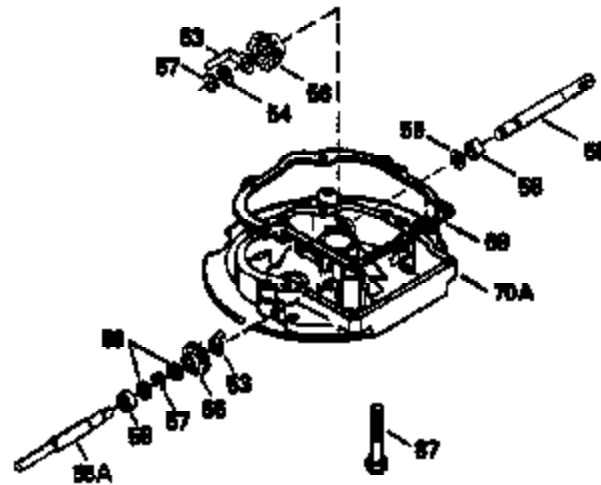

ILLUSTRATION SHOWS TYPICAL PARTS ONLY. ORDER BY PART NUMBER. PARTS NOT LISTED ARE SUPPLIED BY OEM.

VIEW 3 OF 3

Ref #	Part Number	Qty	Description
12A	36558	1	Breather Cover & Tube (Incl. 12B)
19	36281	1	Extension Spring
69	35261	1	* Mounting Flange Gasket
92	650815	1	Belleville Washer
182	6201	2	Screw, 1/4-28 x 7/8"
185	36544	1	Intake Pipe
186	34337	1	Governor Link
191	36559	1	S.E. Brake Bracket (Incl. 195)
223	650451	2	Screw, 1/4-20 x 1"
238	650932	2	Screw, 10-32 x 49/64"
241	36919	1	Air Cleaner Collar
245	36905	1	Air Cleaner Filter
250	36920	1	Air Cleaner Cover
277	650988	2	Screw, 1/4-20 x 2-5/16"
370A	36261	1	Lubrication Decal
416	36085	1	Spark Arrestor Kit (Incl. 416)(Optional)
417	650760	1	Screw, 8-32 x 3/8" (Optional)
900	0	1	Replacement Engine 750784A, order from 71-999
900	0	1	Replacement S/B 750670A, order from 71-999