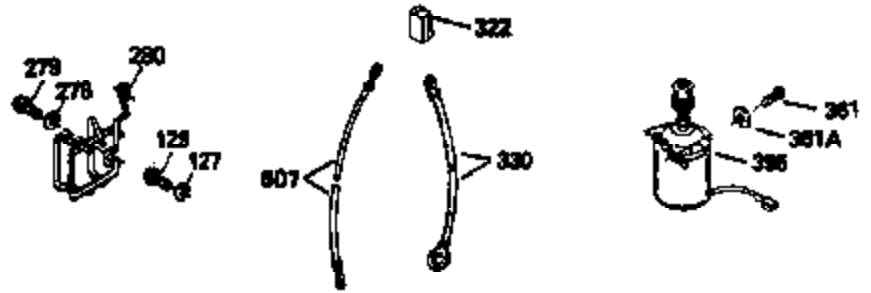

ILLUSTRATION SHOWS TYPICAL PARTS ONLY. ORDER BY PART NUMBER. PARTS NOT LISTED ARE SUPPLIED BY OEM.

VIEW 3 OF 3

Ref #	Part Number	Qty	Description
12A	36558	1	Breather Cover & Tube (Incl. 12B)
19	36281	1	Extension Spring
69	35261	1	* Mounting Flange Gasket
92	650815	1	Belleville Washer
182	6201	2	Screw, 1/4-28 x 7/8"
185	36544	1	Intake Pipe
186	34337	1	Governor Link
191	36559	1	S.E. Brake Bracket (Incl. 195)
223	650451	2	Screw, 1/4-20 x 1"
238	650932	2	Screw, 10-32 x 49/64"
241	36919	1	Air Cleaner Collar
245	36905	1	Air Cleaner Filter
250	36920	1	Air Cleaner Cover
277	650988	2	Screw, 1/4-20 x 2-5/16"
370A	36261	1	Lubrication Decal
416	36085	1	Spark Arrestor Kit (Incl. 416)(Optional)
417	650760	1	Screw, 8-32 x 3/8" (Optional)
900	0	1	Replacement Engine 750784A, order from 71-999
900	0	1	Replacement S/B 750670A, order from 71-999