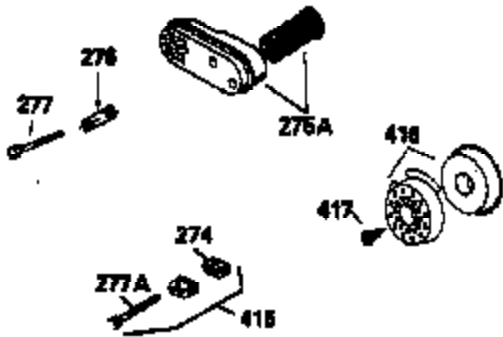

ILLUSTRATION SHOWS TYPICAL PARTS ONLY. ORDER BY PART NUMBER. PARTS NOT LISTED ARE SUPPLIED BY OEM.

VIEW 3 OF 3

Ref #	Part Number	Qty	Description
12A	36558	1	Breather Cover & Tube (Incl. 12B)
19	36281	1	Extension Spring
69	35261	1	* Mounting Flange Gasket
92	650815	1	Belleville Washer
182	6201	2	Screw, 1/4-28 x 7/8"
185	36544	1	Intake Pipe
186	34337	1	Governor Link
191	36559	1	S.E. Brake Bracket (Incl. 195)
223	650451	2	Screw, 1/4-20 x 1"
238	650932	2	Screw, 10-32 x 49/64"
241	36919	1	Air Cleaner Collar
245	36905	1	Air Cleaner Filter
250	36920	1	Air Cleaner Cover
277	650988	2	Screw, 1/4-20 x 2-5/16"
370A	36261	1	Lubrication Decal
416	36085	1	Spark Arrestor Kit (Incl. 416)(Optional)
417	650760	1	Screw, 8-32 x 3/8" (Optional)
900	0	1	Replacement Engine 750784A, order from 71-999
900	0	1	Replacement S/B 750670A, order from 71-999