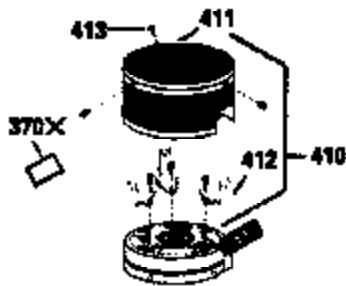

ILLUSTRATION SHOWS TYPICAL PARTS ONLY. ORDER BY PART NUMBER. PARTS NOT LISTED ARE SUPPLIED BY OEM.

VIEW 3 OF 3

Ref #	Part Number	Qty	Description
12A	36558	1	Breather Cover & Tube (Incl. 12B)
19	36281	1	Extension Spring
69	35261	1	* Mounting Flange Gasket
92	650815	1	Belleville Washer
182	6201	2	Screw, 1/4-28 x 7/8"
185	36544	1	Intake Pipe
186	34337	1	Governor Link
191	36559	1	S.E. Brake Bracket (Incl. 195)
223	650451	2	Screw, 1/4-20 x 1"
238	650932	2	Screw, 10-32 x 49/64"
241	36919	1	Air Cleaner Collar
245	36905	1	Air Cleaner Filter
250	36920	1	Air Cleaner Cover
277	650988	2	Screw, 1/4-20 x 2-5/16"
370A	36261	1	Lubrication Decal
416	36085	1	Spark Arrestor Kit (Incl. 416)(Optional)
417	650760	1	Screw, 8-32 x 3/8" (Optional)
900	0	1	Replacement Engine 750784A, order from 71-999
900	0	1	Replacement S/B 750670A, order from 71-999