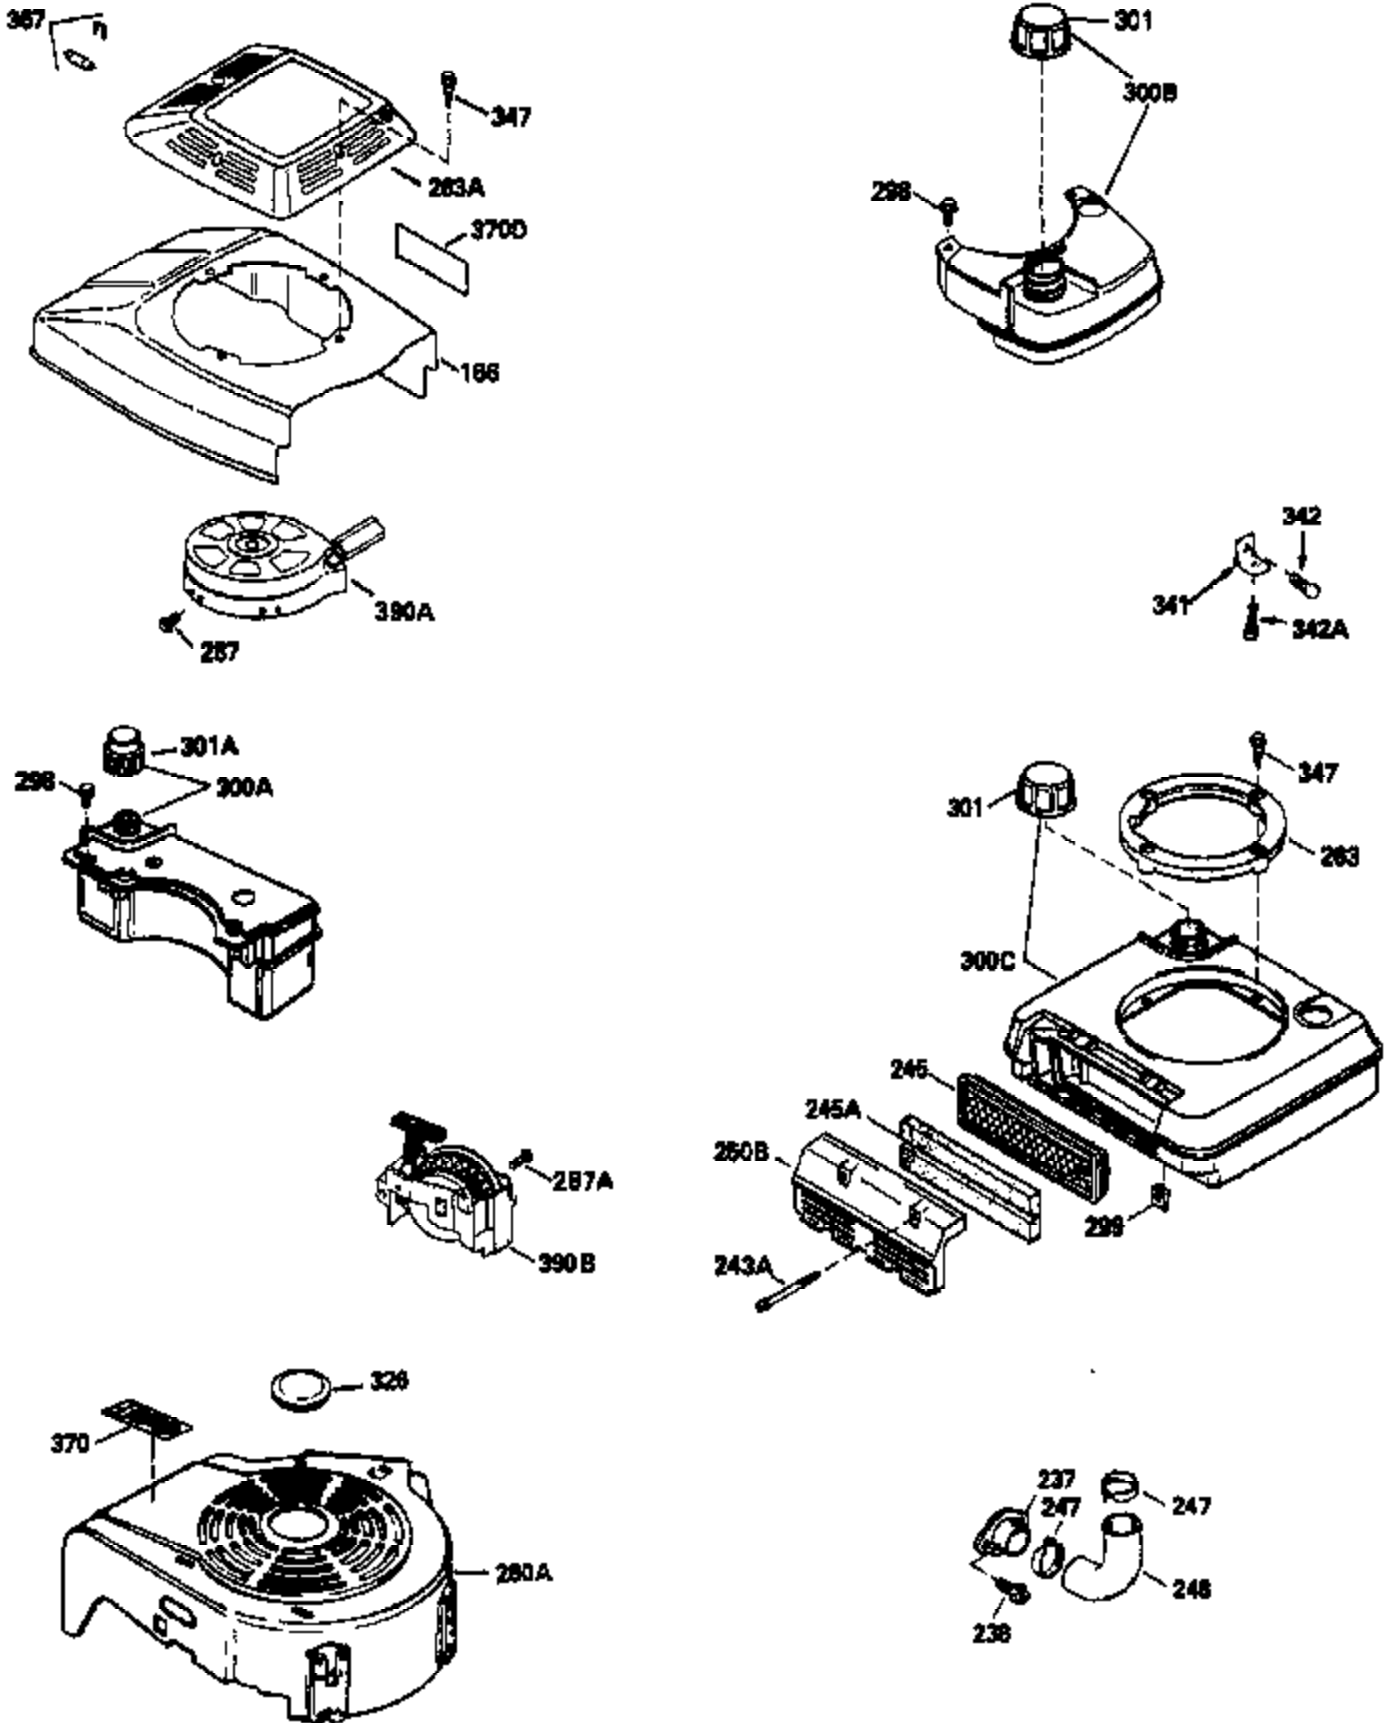

ILLUSTRATION SHOWS TYPICAL PARTS ONLY. ORDER BY PART NUMBER. PARTS NOT LISTED ARE SUPPLIED BY OEM.

VIEW 2 OF 3

Ref #	Part Number	Qty	Description
12A	36558	1	Breather Cover & Tube (Incl. 12B)
92	650815	1	Belleville Washer
191	36559	1	S.E. Brake Bracket (Incl. 195)
238	650932	2	Screw, 10-32 x 49/64"
245	36905	1	Air Cleaner Filter
263A	36921	1	Starter Grill
287	650926	2	Screw, 8-32 x 21/64"
298	28763	3	Screw, 10-32 x 35/64"
301	36246	1	Fuel Cap
347	651038	1	Screw, 10-32 x 51/64"
370A	36261	1	Lubrication Decal
390	590702	1	Rewind Starter (NOTE: This engine could have been built with 590739 starter).
900	0	1	Replacement Engine 750784A, order from 71-999
900	0	1	Replacement S/B 750670A, order from 71-999