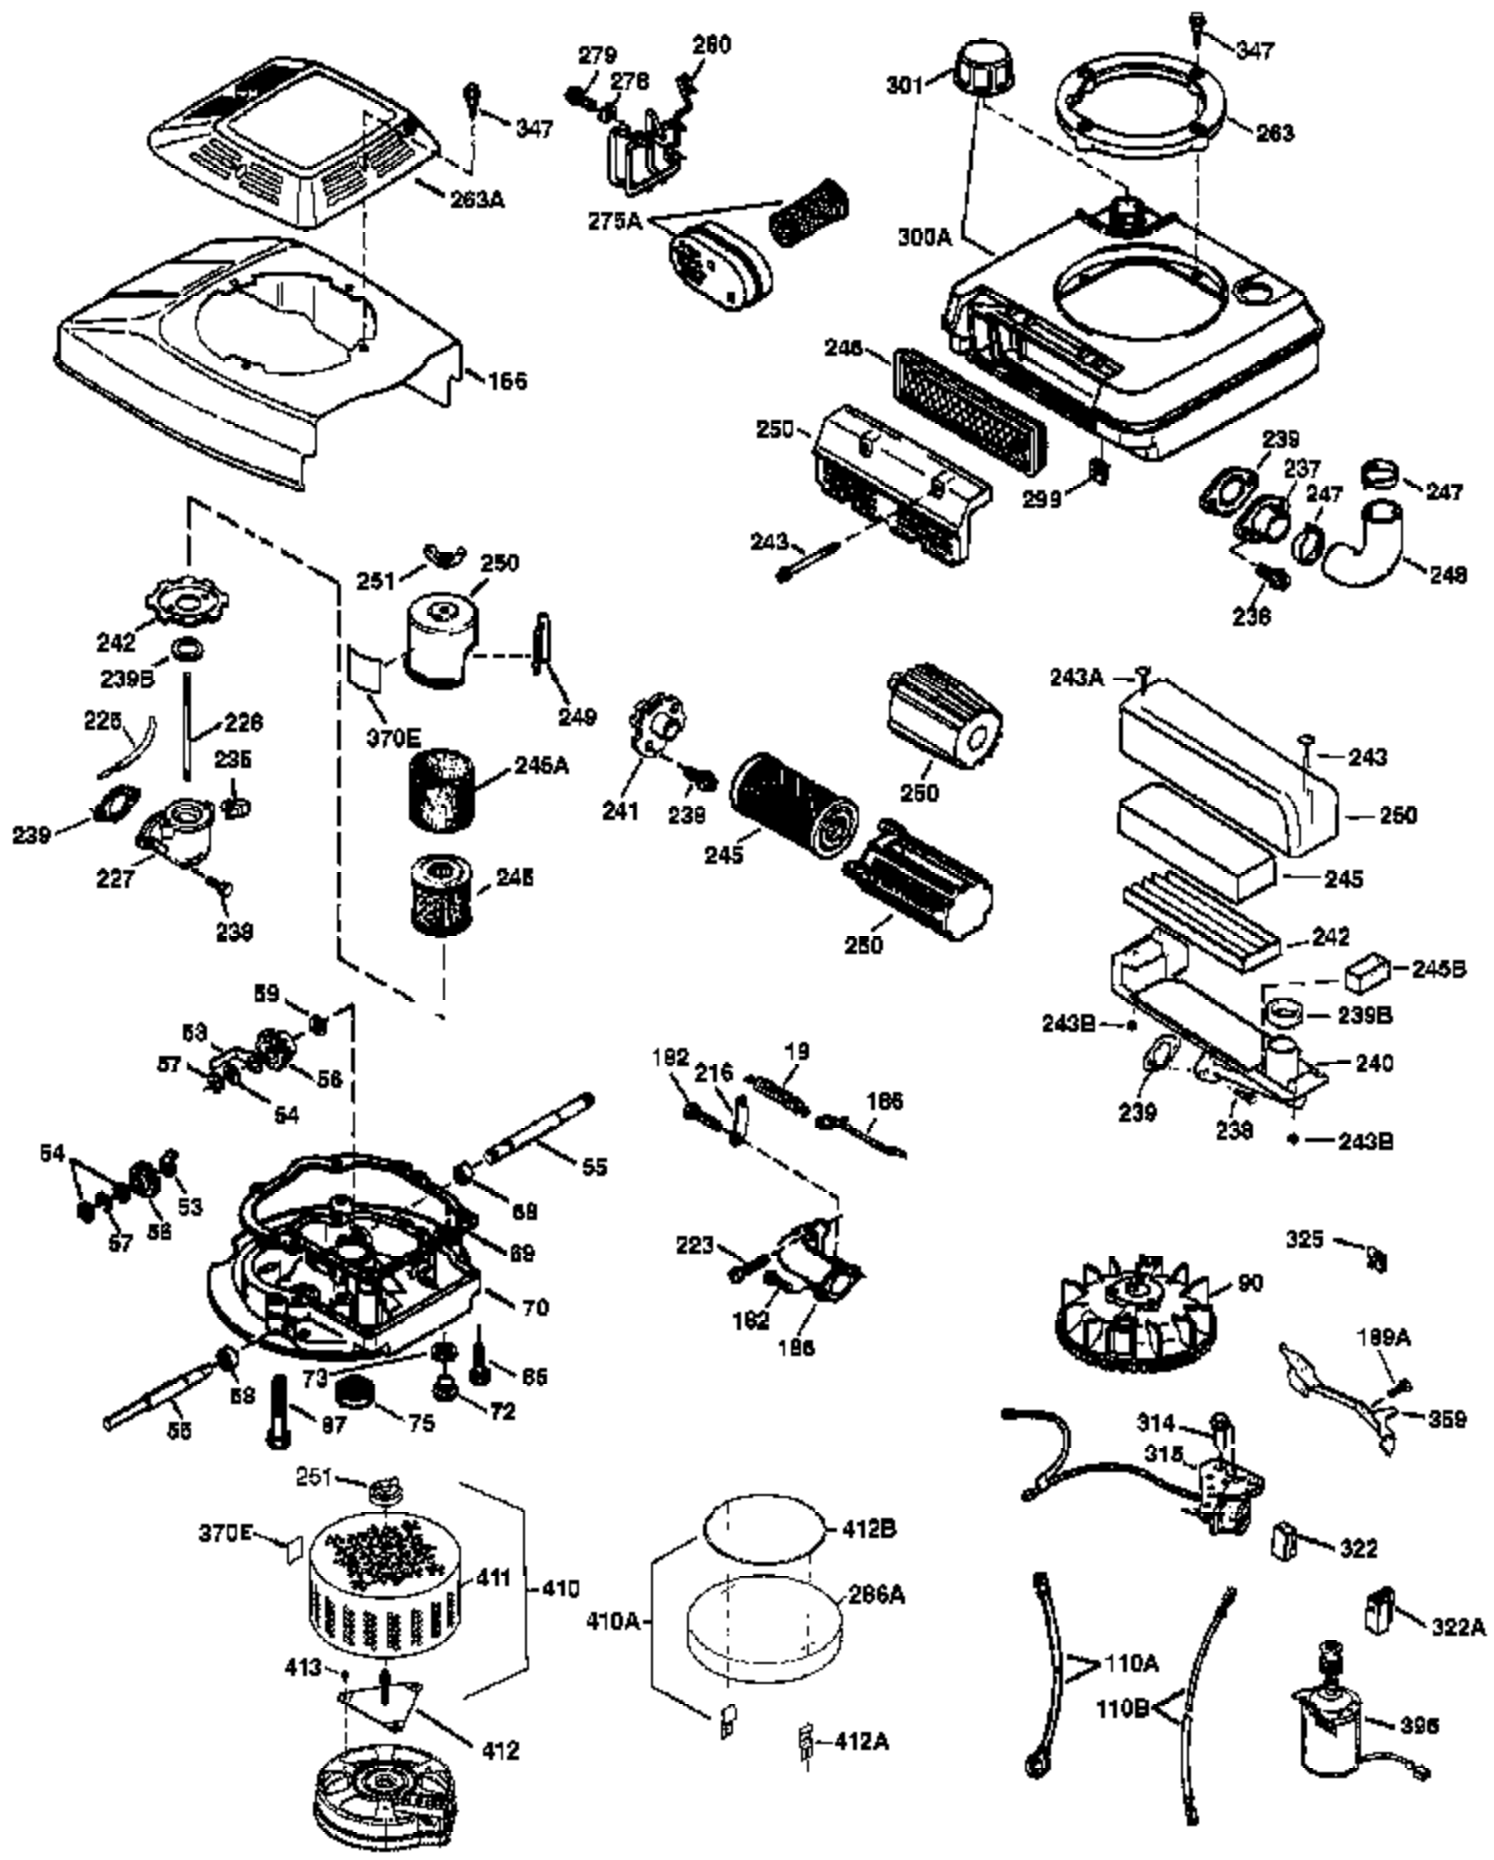

Ref #	Part Number	Qty	Description
19	36281	1	Extension Spring
53	31745	1	Tang Washer
54	31747	1	Washer
55	35218A	1	P.T.O. Shaft
56	33401	1	R.H. Worm Gear
57	33537	1	Retainer Ring
58	31744	1	Oil Seal
69	35261	1	* Mounting Flange Gasket
70	33535C	1	Mounting Flange (Incl. 58,72 thru 83)
72	36083	1	Oil Drain Plug
75	26208	1	Oil Seal
86	650488	5	Screw, 1/4-20 x 1-1/4"
87	650492	1	Screw, 1/4-20 x 2-1/4"
90	611112	1	Flywheel
182	6201	2	Screw, 1/4-28 x 7/8"
185	36544	1	Intake Pipe
186	32653	1	Governor Link
216	33086	1	R.P.M. Adjusting Lever
223	650451	2	Screw, 1/4-20 x 1"
238	650806	2	Screw, 10-32 x 5/8"
239	34338	1	* Air Cleaner Gasket
240	36743	1	Air Cleaner Body
245	36745	1	Air Cleaner Filter
250	36744	1	Air Cleaner Cover
263A	36758	1	Starter Grill
275A	36847	1	Spark Arrestor Muffler (Optional) (Incl. 284,284A,416,417)
301	36246	1	Fuel Cap
380	632742	1	Carburetor (Incl. 184)