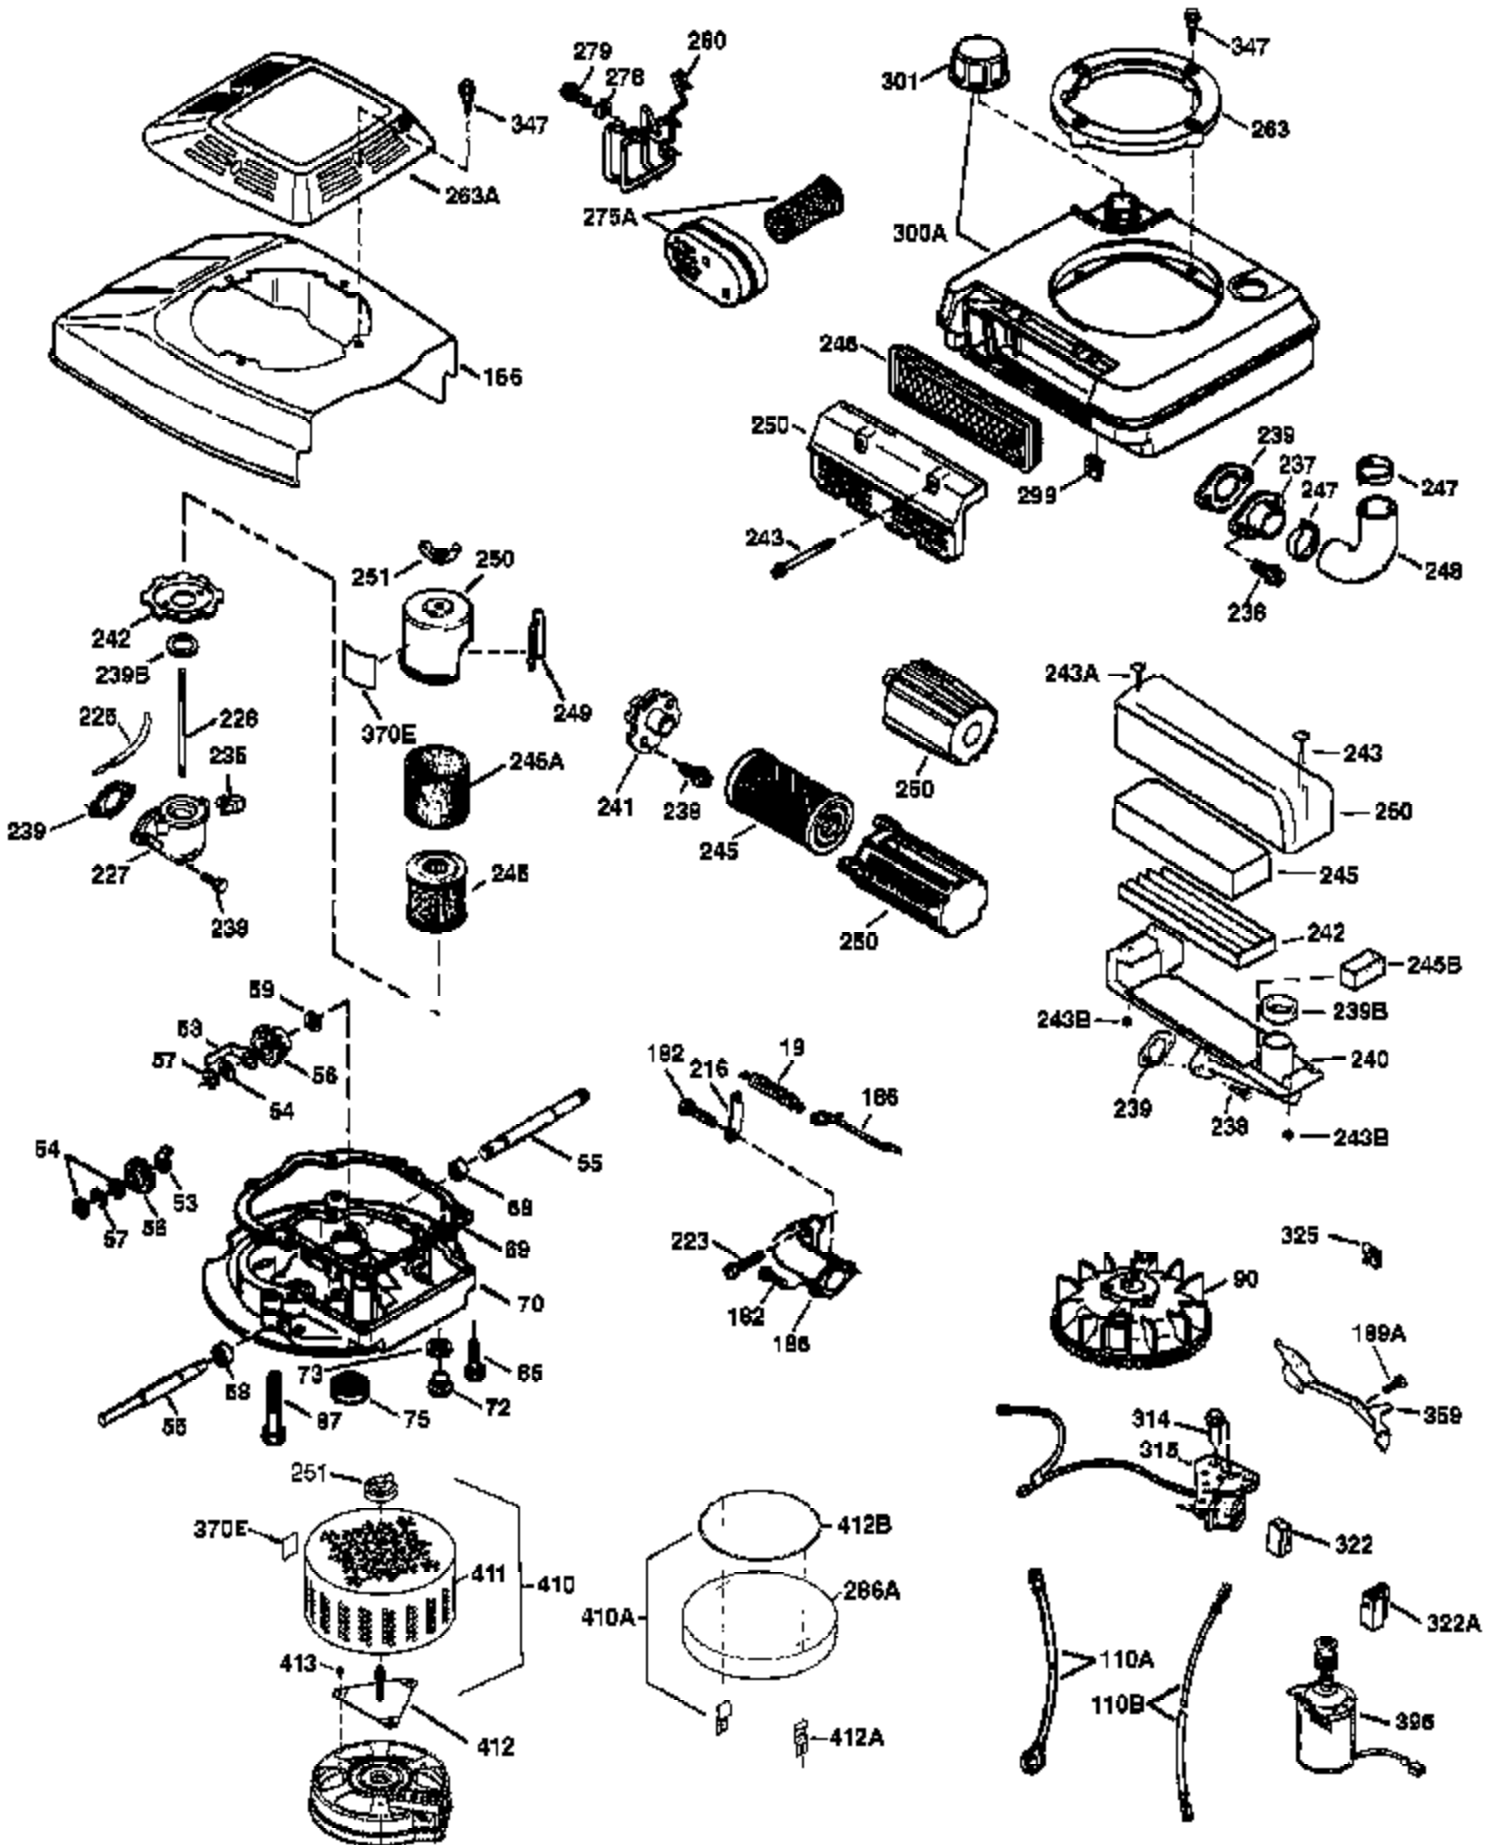

Ref #	Part Number	Qty	Description
169	27234A	1	* Valve Cover Gasket
172	32755	1	Valve Cover
174	30200	2	Screw, 10-24 x 9/16"
174A	651024	1	Stud, 10-24 x 1-5/64"
178	29752	2	Nut & Lock Washer, 1/4-28
182	6201	2	Screw, 1/4-28 x 7/8"
184	26756	1	* Carburetor To Intake Pipe Gasket
185	36544	1	Intake Pipe
186	36255	1	Governor Link
189A	650765	1	Screw, 10-32 x 1/2"
189	650839	2	Screw, 1/4-20 x 3/8"
191	36559A	1	S.E. Brake Bracket (Incl. 195)
195	610973	1	Terminal
200	37134	1	Control Bracket
207	36200	1	Throttle Link
209	30200	2	Screw, 10-24 x 9/16"
223	650451	2	Screw, 1/4-20 x 1"
224	34690A	1	* Intake Pipe Gasket
238	650806	2	Screw, 10-32 x 5/8"
240	36743	1	Air Cleaner Body
250	36744	1	Air Cleaner Cover
260	36756	1	Blower Housing
261	30200	2	Screw, 10-24 x 9/16"
262	650831	2	Screw, 1/4-20 x 1/2"
275	36491	1	Muffler (Incl. 277)
276	33753	1	Locking Plate (Optional)
277	650988	2	Screw, 1/4-20 x 2-5/16"
277A	650795	2	Screw, 1/4-20 x 2-1/4" (Optional)
279A	30200	1	Screw, 10-24 x 9/16"
280	37010	1	Heat Shield
285	35000A	1	Starter Cup
287	650926	2	Screw, 8-32 x 21/64"
290	34357	1	Fuel Line
292	26460	2	Fuel Line Clamp
298	28763	3	Screw, 10-32 x 35/64"
300	36757	1	Fuel Tank (Incl. 292 & 301)
301	36246	1	Fuel Cap
305	35577	1	Oil Fill Tube
306	36996	1	* "O"-Ring
307	35499	1	"O" Ring
309	650562	1	Screw, 10-32 x 1/2"
310	35578	1	Dipstick
313	34080	1	Spacer
370C	37199	1	Primer Decal
370A	36261	1	Lubrication Decal
370D	35977	1	Caution Decal
370K	36695	1	Starter Decal
380	632742	1	Carburetor (Incl. 184)
390	590737	1	Rewind Starter (NOTE: This engine could have been built with 590694 starter).
400	36481B	1	* Gasket Set (Incl. items marked PK in notes). Incl. Part #s 26756 (1), 27234A (1), 33735 (1), 34338 (1), 34690A (1), 36477 (1), 36832 (1), 36996 (1), 37130 (1)
420	730225	1	SAE 30 4-Cycle Engine Oil (Quart)