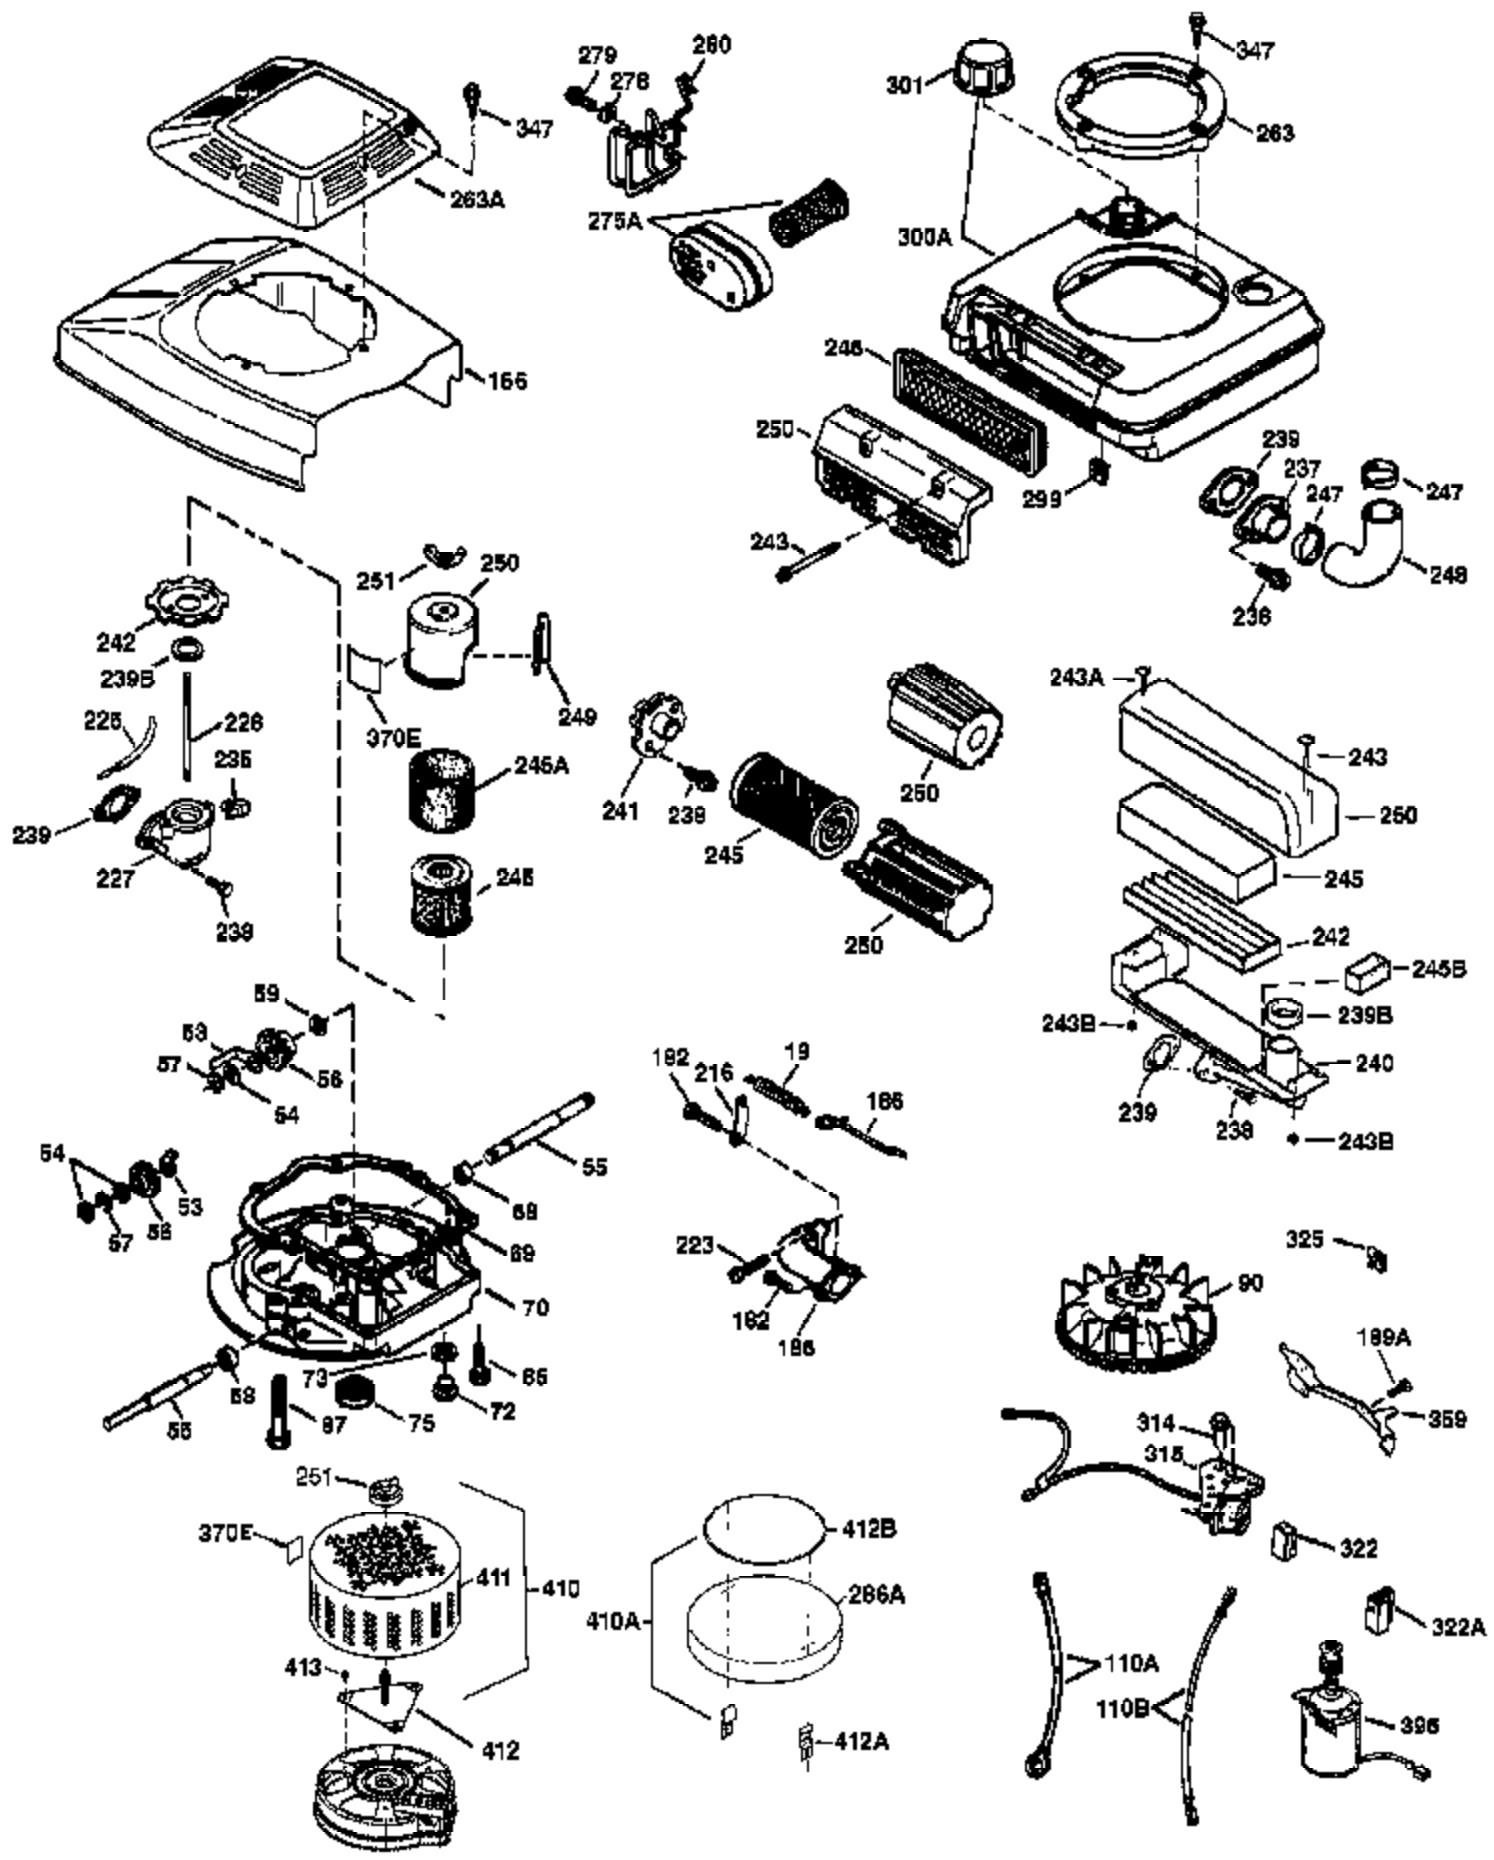

Ref #	Part Number	Qty	Description
169	27234A	1	* Valve Cover Gasket
172	32755	1	Valve Cover
174	30200	1	Screw, 10-24 x 9/16"
174A	651024	1	Stud
178	29752	2	Nut & Lock Washer, 1/4-28
182	6201	2	Screw, 1/4-28 x 7/8"
184	26756	1	* Carburetor To Intake Pipe Gasket
185	36544	1	Intake Pipe
186	36255	1	Governor Link
189	650831	1	Screw, 1/4-20 x 1/2"
189A	650844	1	Screw, 1/4-20 x 3/4"
189A	650765	1	Screw, 10-32 x 1/2"
191	36559	1	S.E. Brake Bracket (Incl. 195)
195	610973	1	Terminal
196	35035	1	Power Restart Switch
200	37134	1	Control Bracket
207	36200	1	Throttle Link
209	30200	2	Screw, 10-24 x 9/16"
223	650451	2	Screw, 1/4-20 x 1"
224	34690A	1	* Intake Pipe Gasket
238	650806	2	Screw, 10-32 x 5/8"
240	36743	1	Air Cleaner Body
250	36744	1	Air Cleaner Cover
260	36808	1	Blower Housing
261	30200	2	Screw, 10-24 x 9/16"
262	650831	2	Screw, 1/4-20 x 1/2"
275	36473	1	Muffler (Incl. 277)
277	650988	2	Screw, 1/4-20 x 2-5/16"
279A	30200	1	Screw, 10-24 x 9/16"
280	37010	1	Heat Shield
285	35000A	1	Starter Cup
287	650926	2	Screw, 8-32 x 21/64"
290	34357	1	Fuel Line
292	26460	2	Fuel Line Clamp
298	28763	3	Screw, 10-32 x 35/64"
300	36757	1	Fuel Tank (Incl. 292 & 301)
301	36246	1	Fuel Cap
305	35577	1	Oil Fill Tube
306	36996	1	* "O"-Ring
307	35499	1	"O"-Ring
309	650562	1	Screw, 10-32 x 1/2"
310	35578	1	Dipstick
313	34080	1	Spacer
370K	36695	1	Starter Decal
370A	36261	1	Lubrication Decal
370C	37199	1	Primer Decal
370D	35977	1	Caution Decal
380	632742	1	Carburetor (Incl. 184)
390	590737	1	Rewind Starter (NOTE: This engine could have been built with 590694 starter).
400	36481B	1	* Gasket Set (Incl. items marked PK in notes) Incl. part #'s: 26756 (1), 27234A (1), 33735 (1), 34338 (1), 34690A (1), 36477 (1), 36832 (1), 36996 (1), 37130 (1)
416	36085	1	Spark Arrestor Kit (Incl. 417)(Optional)
417	650821	1	Screw, 10-32 x 1/2" (Optional)
420	730225	1	SAE 30 4-Cycle Engine Oil (Quart)