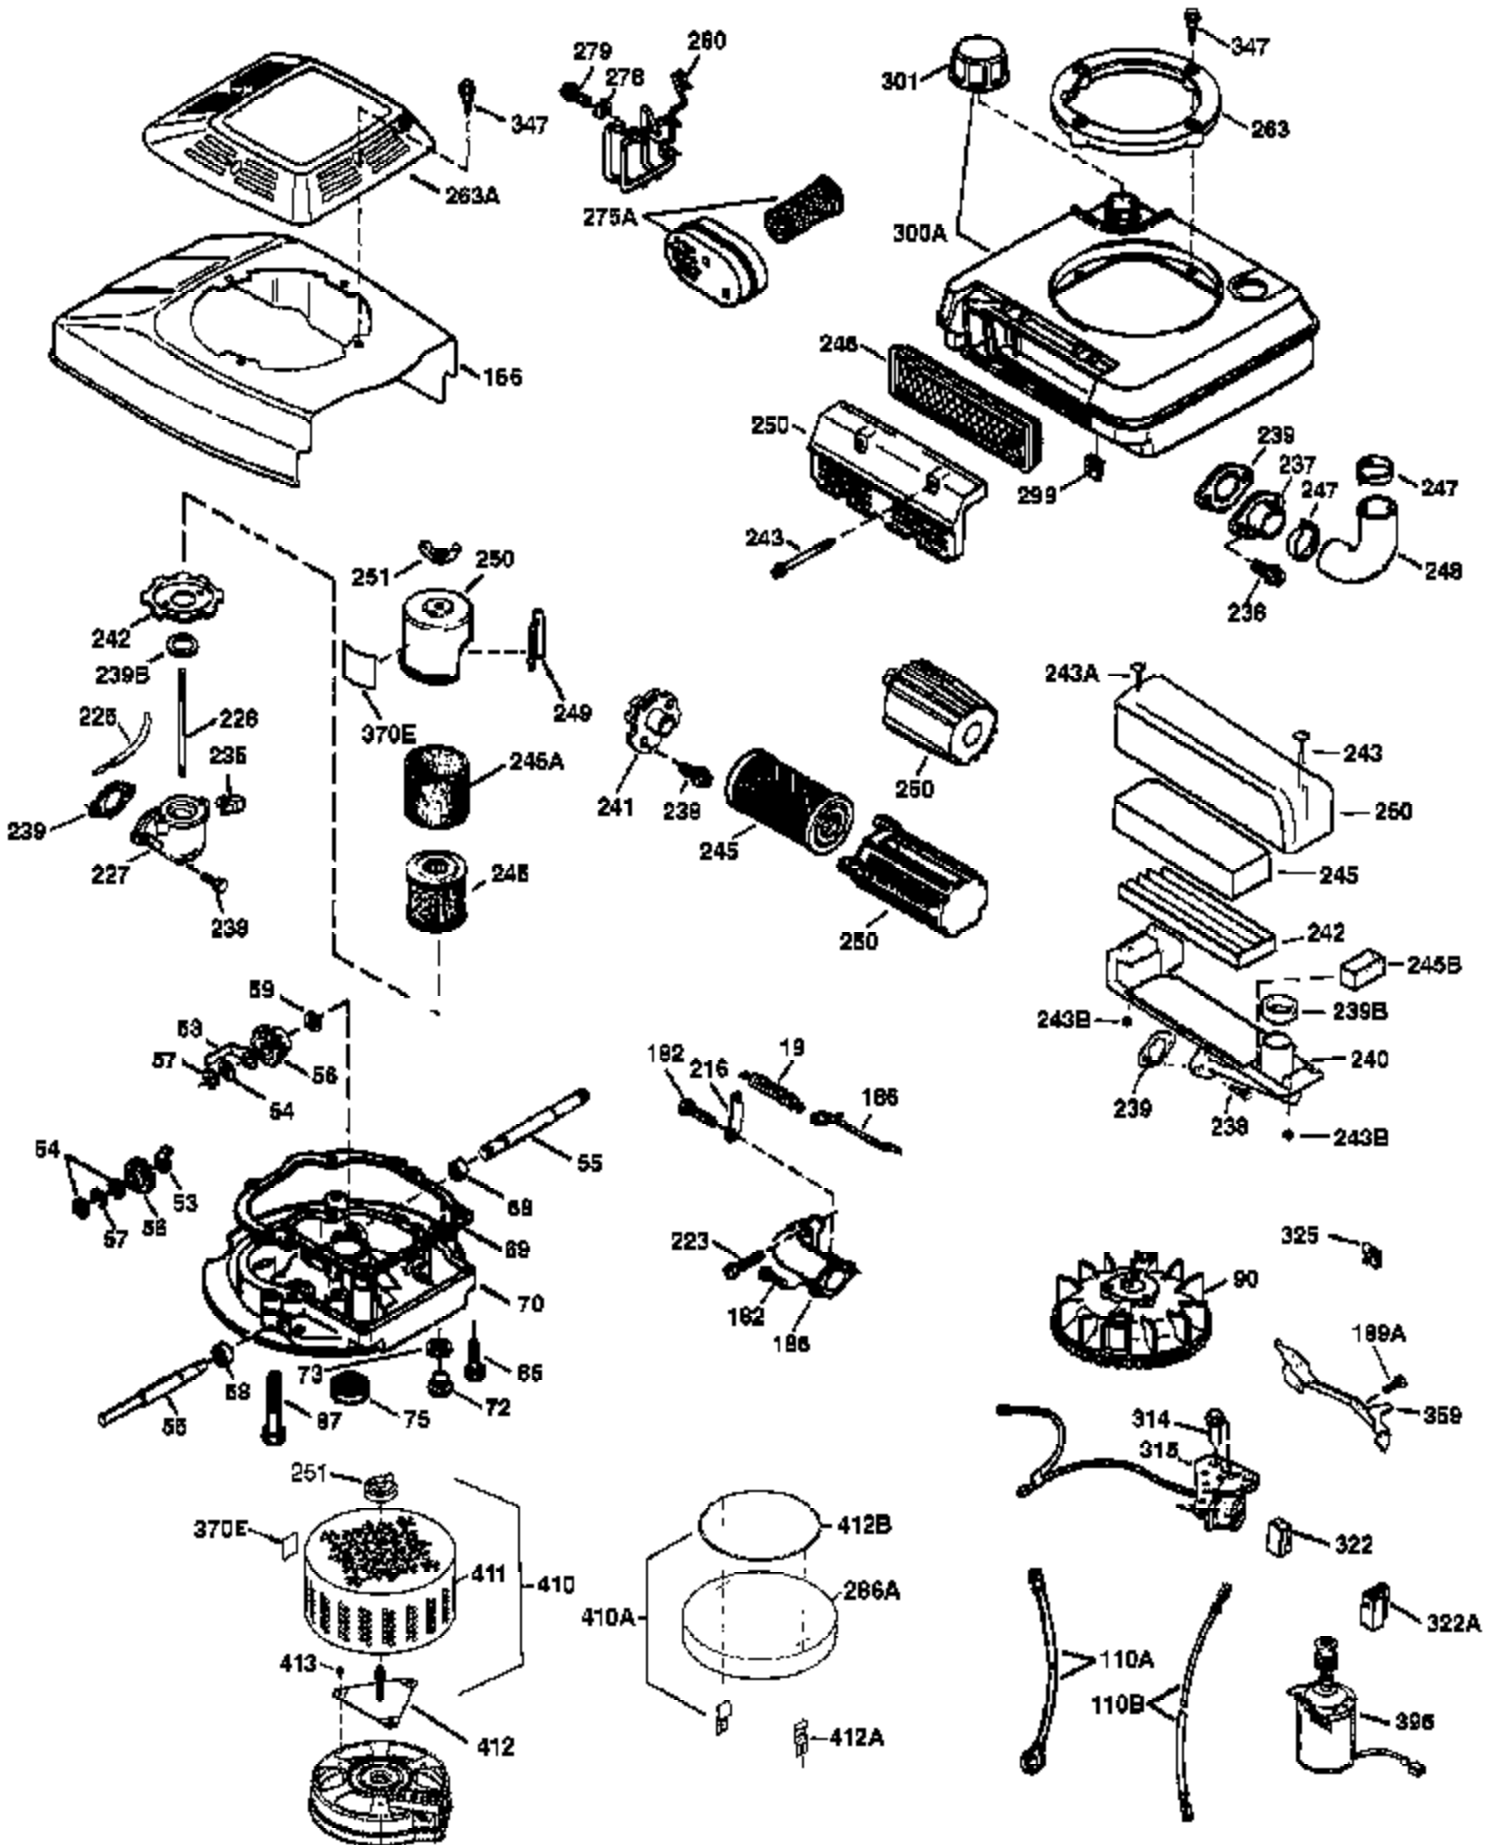

Ref #	Part Number	Qty	Description
172	32755	1	Valve Cover
174	30200	2	Screw, 10-24 x 9/16"
178	29752	2	Nut & Lock Washer, 1/4-28
179	30593	1	Retainer Clip
182	6201	2	Screw, 1/4-28 x 7/8"
184	26756	1	* Carburetor To Intake Pipe Gasket
185	36544	1	Intake Pipe
186	34337	1	Governor Link
189A	650926	1	Screw, 10-32 x 49/64"
189	650356	1	Screw, Torx T-30, 1/4-20 x 3/8"
200	33131A	1	Control Bracket (Incl. 202 thru 206)
202	36482	1	Compression Spring
203	31342	1	Compression Spring
204	651029	1	Screw, Torx T-10, 5-40 x 7/16"
205	651019	1	Screw, Torx T-10, 6-32 x 41/64"
206	610973	1	Terminal
207	34336	1	Throttle Link
209	30200	2	Screw, 10-24 x 9/16"
210	27793	1	Conduit Clip
211	28942	1	Screw, 10-32 x 3/8"
223	650451	2	Screw, 1/4-20 x 1"
224	34690A	1	* Intake Pipe Gasket
238	650932	2	Screw, 10-32 x 49/64"
250	37122	1	Air Cleaner Cover
260	36915	1	Blower Housing
261	30200	2	Screw, 10-24 x 9/16"
262	650831	2	Screw, 1/4-20 x 1/2"
275	36473	1	Muffler (Incl. 277)
277	650988	2	Screw, 1/4-20 x 2-5/16"
285	35000A	1	Starter Cup
287	650926	2	Screw, 8-32 x 21/64"
290	29774	1	Fuel Line
292	26460	2	Fuel Line Clamp
298	28763	2	Screw, 10-32 x 35/64"
300	36916	1	Fuel Tank (Incl. 292 & 301)
301	36246	1	Fuel Cap
305	35647	1	Oil Fill Tube
306	36996	1	* "O"-Ring
307	35499	1	"O"-Ring
309	650562	1	Screw, 10-32 x 1/2"
310	35648	1	Dipstick
313	34080	1	Spacer
370C	37199	1	Primer Decal
370A	36261	1	Lubrication Decal
380	632772	1	Carburetor (Incl. 184)
390	590739	1	Rewind Starter (NOTE: This engine could have been built with 590702 starter).
400	36481B	1	* Gasket Set (Incl. items marked PK in notes) Incl. part #'s 26756 (1), 27234A (1), 33735 (1), 34338 (1), 34690A (1), 36477 (1), 36832 (1), 36996 (1), 37130 (1)
416	36085	1	Spark Arrestor Kit (Incl. 417)(Optional)
417	650760	1	Screw, 8-32 x 3/8" (Optional)
420	730225	1	SAE 30 4-Cycle Engine Oil (1 Quart)