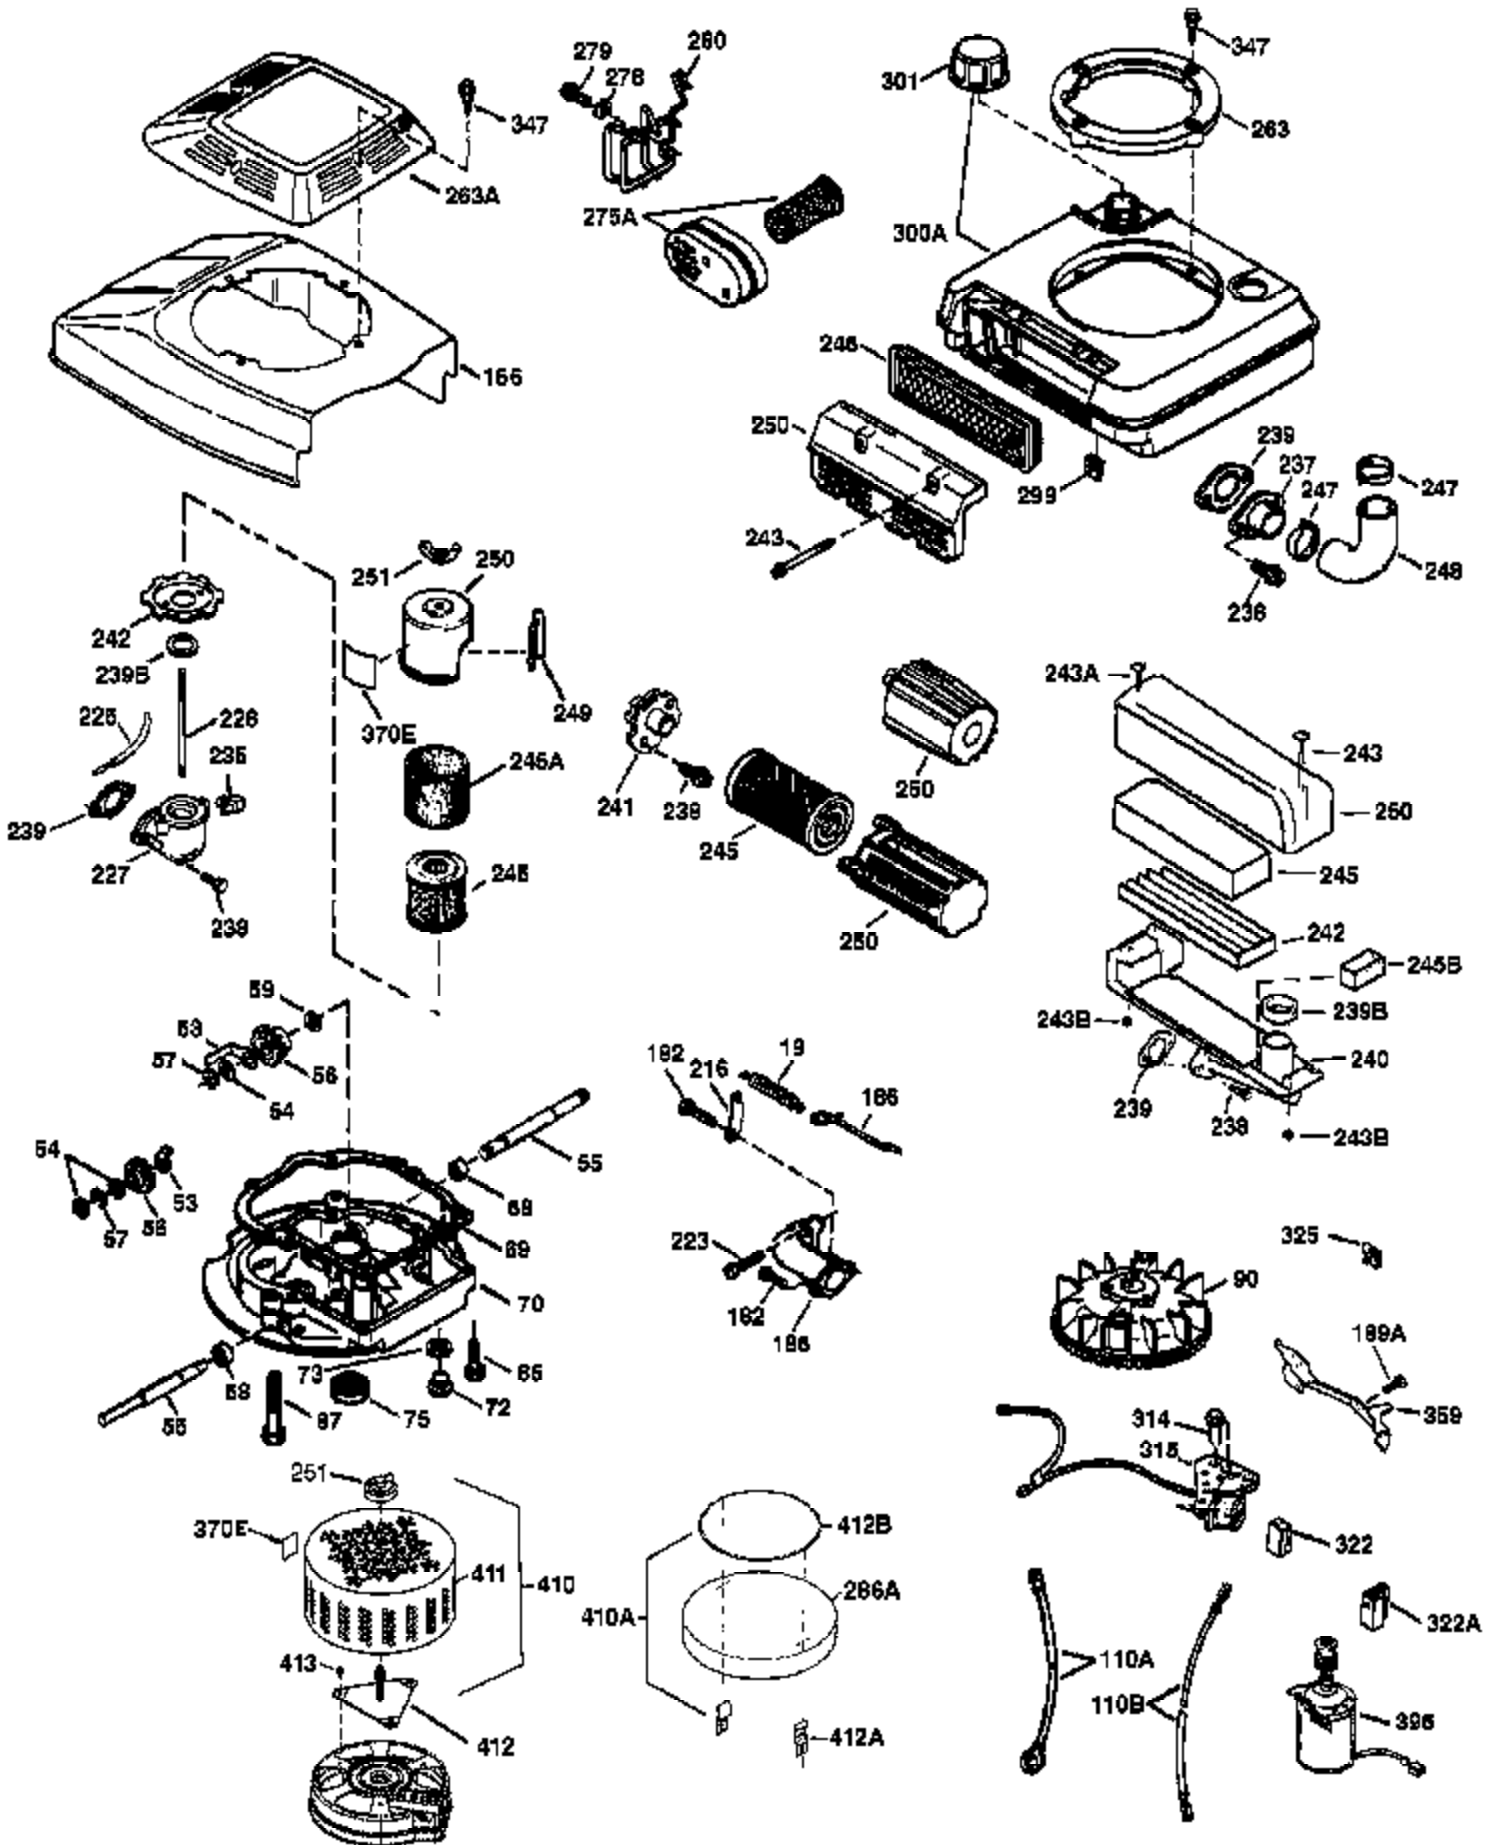

Ref #	Part Number	Qty	Description
19	35998	1	Extension Spring
69	35261	1	* Mounting Flange Gasket
70	36995	1	Mounting Flange (Incl. 72 thru 83)
72	36083	1	Oil Drain Plug
75	27897	1	Oil Seal
86	650488	6	Screw, 1/4-20 x 1-1/4"
90	611112	1	Flywheel
182	6201	2	Screw, 1/4-28 x 7/8"
185	36544	1	Intake Pipe
186	36255	1	Governor Link
206	610973	1	Terminal
223	650451	2	Screw, 1/4-20 x 1"
238	650806	2	Screw, 10-32 x 5/8"
239	34338	1	* Air Cleaner Gasket
240	36743	1	Air Cleaner Body
245	36745	1	Air Cleaner Filter
250	36744	1	Air Cleaner Cover
263A	36758	1	Starter Grill
275A	36847	1	Spark Arrestor Muffler (Optional) (Incl. 284,284A,416,417)
301	36246	1	Fuel Cap
380	632742	1	Carburetor (Incl. 184)