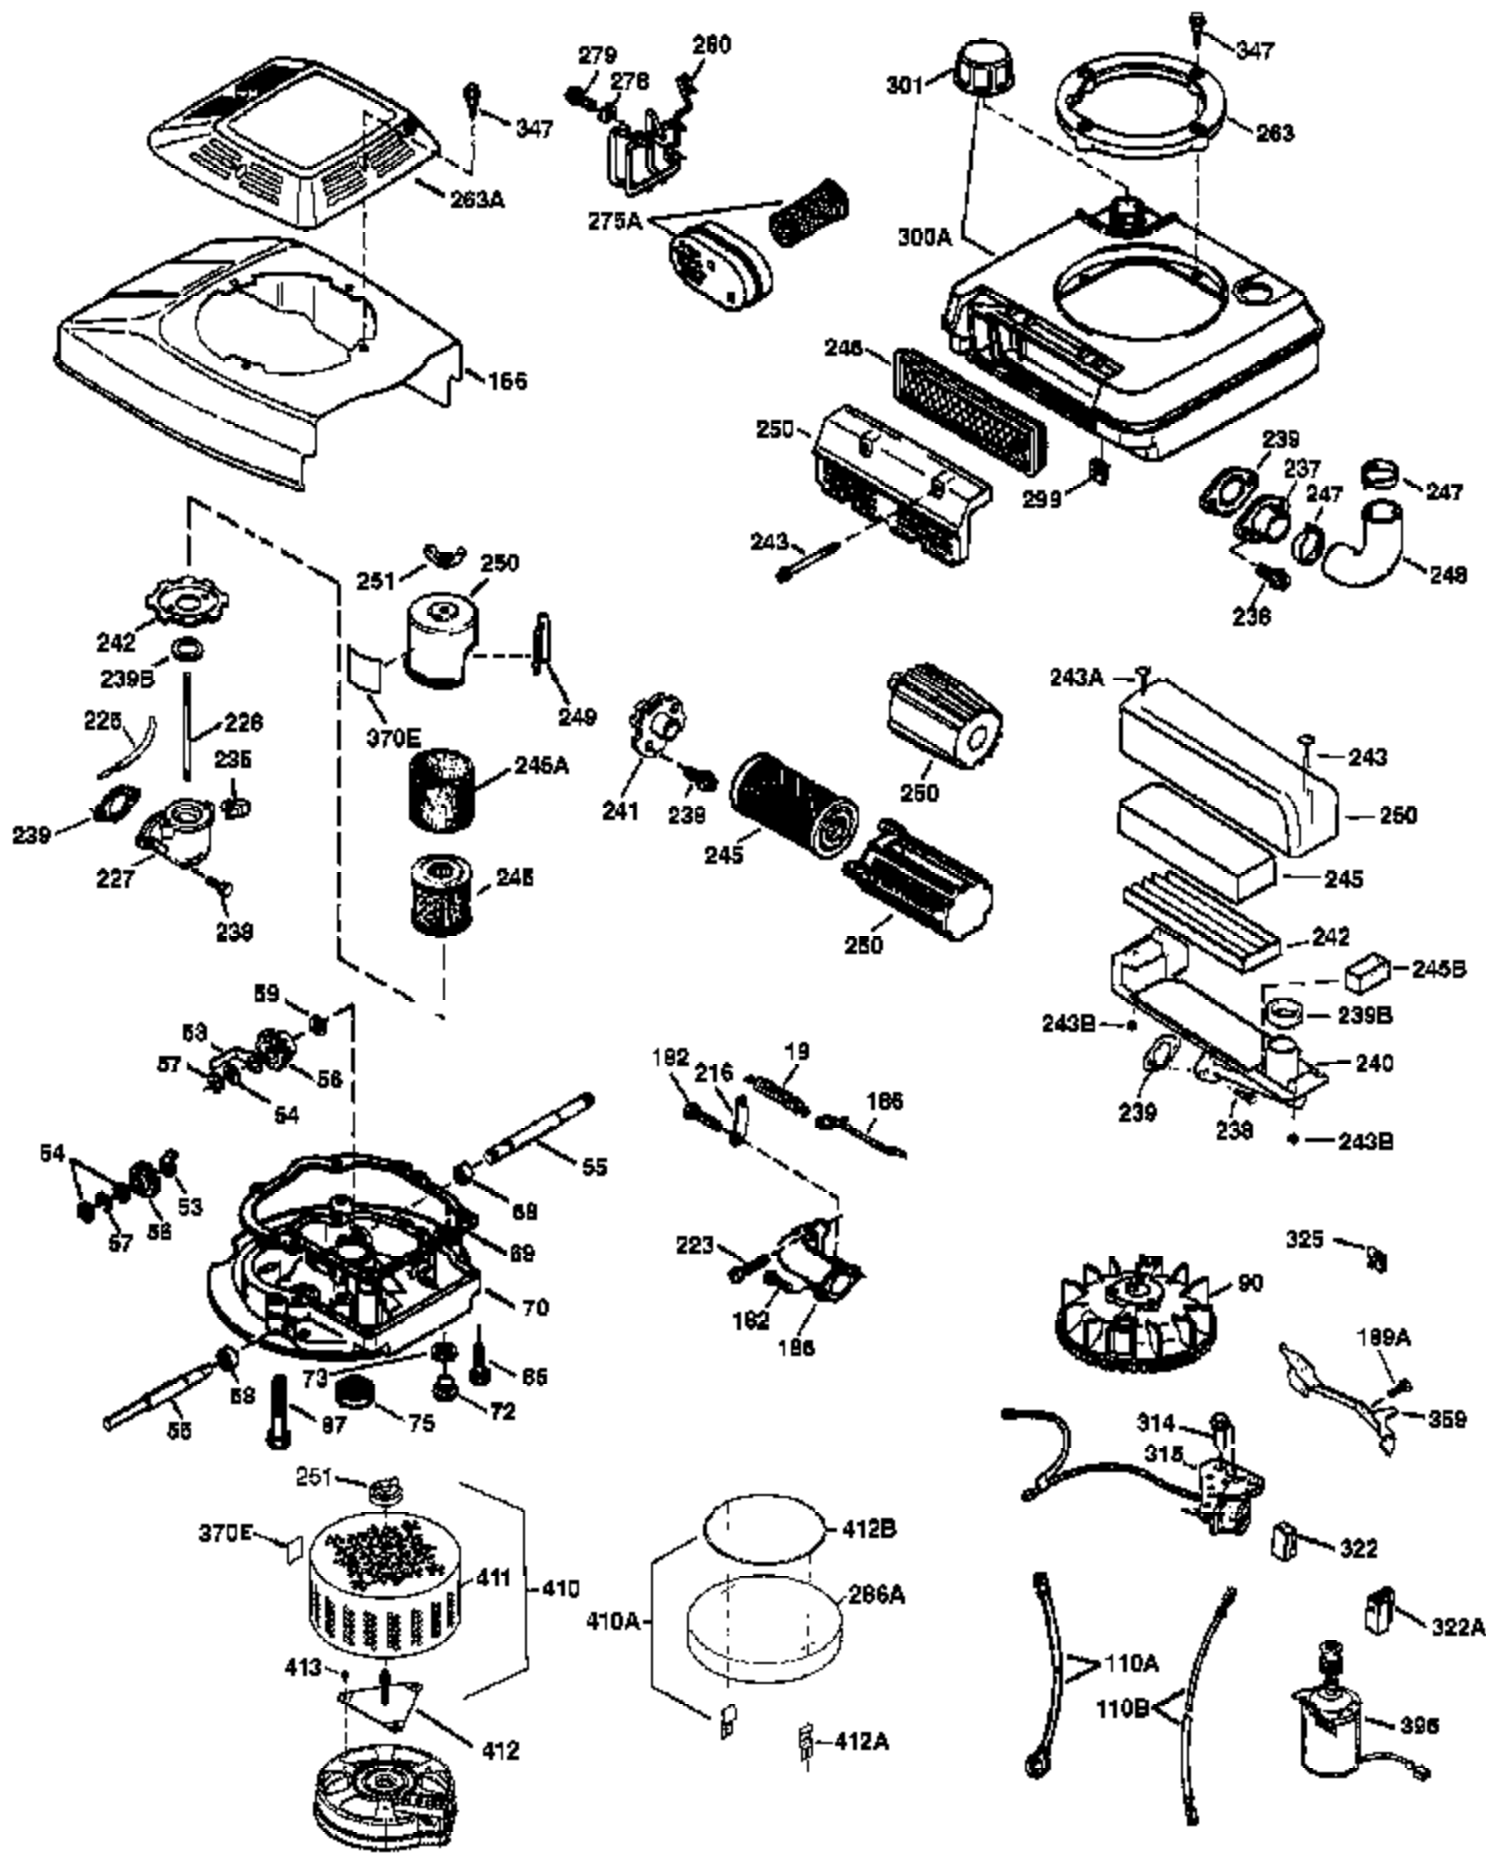

Ref #	Part Number	Qty	Description
174	30200	2	Screw, 10-24 x 9/16"
178	29752	2	Nut & Lock Washer, 1/4-28
182	6201	2	Screw, 1/4-28 x 7/8"
184	26756	1	* Carburetor To Intake Pipe Gasket
185	36544	1	Intake Pipe
186	32653	1	Governor Link
189	650839	2	Screw, 1/4-20 x 3/8"
191	36559	1	S.E. Brake Bracket (Incl. 195)
195	610973	1	Terminal
207	34336	1	Throttle Link
223	650451	2	Screw, 1/4-20 x 1"
224	34690A	1	* Intake Pipe Gasket
238	650932	2	Screw, 10-32 x 49/64"
250	35065	1	Air Cleaner Cover
260	36915	1	Blower Housing
261	30200	2	Screw, 10-24 x 9/16"
262	650831	2	Screw, 1/4-20 x 1/2"
275	36473	1	Muffler (Incl. 277)
277	650988	2	Screw, 1/4-20 x 2-5/16"
285	35000A	1	Starter Cup
287	650926	2	Screw, 8-32 x 21/64"
290	29774	1	Fuel Line
292	26460	2	Fuel Line Clamp
298	28763	3	Screw, 10-32 x 35/64"
300	36916	1	Fuel Tank (Incl. 292 & 301)
301	36246	1	Fuel Cap
305	35647	1	Oil Fill Tube
306	36996	1	* "O"-Ring
307	35499	1	"O"-Ring
309	650562	1	Screw, 10-32 x 1/2"
310	35648	1	Dipstick
313	34080	1	Spacer
370A	36261	1	Lubrication Decal
370K	36695	1	Starter Decal
370C	36861	1	Primer Decal
380	632747	1	Carburetor (Incl. 184) (NOTE: This engine could have been built with 632646 carburetor).
390	590694	1	Rewind Starter (NOTE: This engine could have been built with 590737 starter).
400	36481B	1	* Gasket Set (Incl. items marked PK in notes). Incl. Part #'s 26756 (1), 27234A (1), 33735 (1), 34338 (1), 34690A (1), 36477 (1), 36832 (1), 36996 (1), 37130 (1)
416	36085	1	Spark Arrestor Kit (Incl. 417)(Optional)
417	650760	1	Screw, 8-32 x 3/8" (Optional)
900	0		Replacement Engine NONE, order from 7 1-999
900	0	1	Replacement S/B 750680A order from 7 1-999