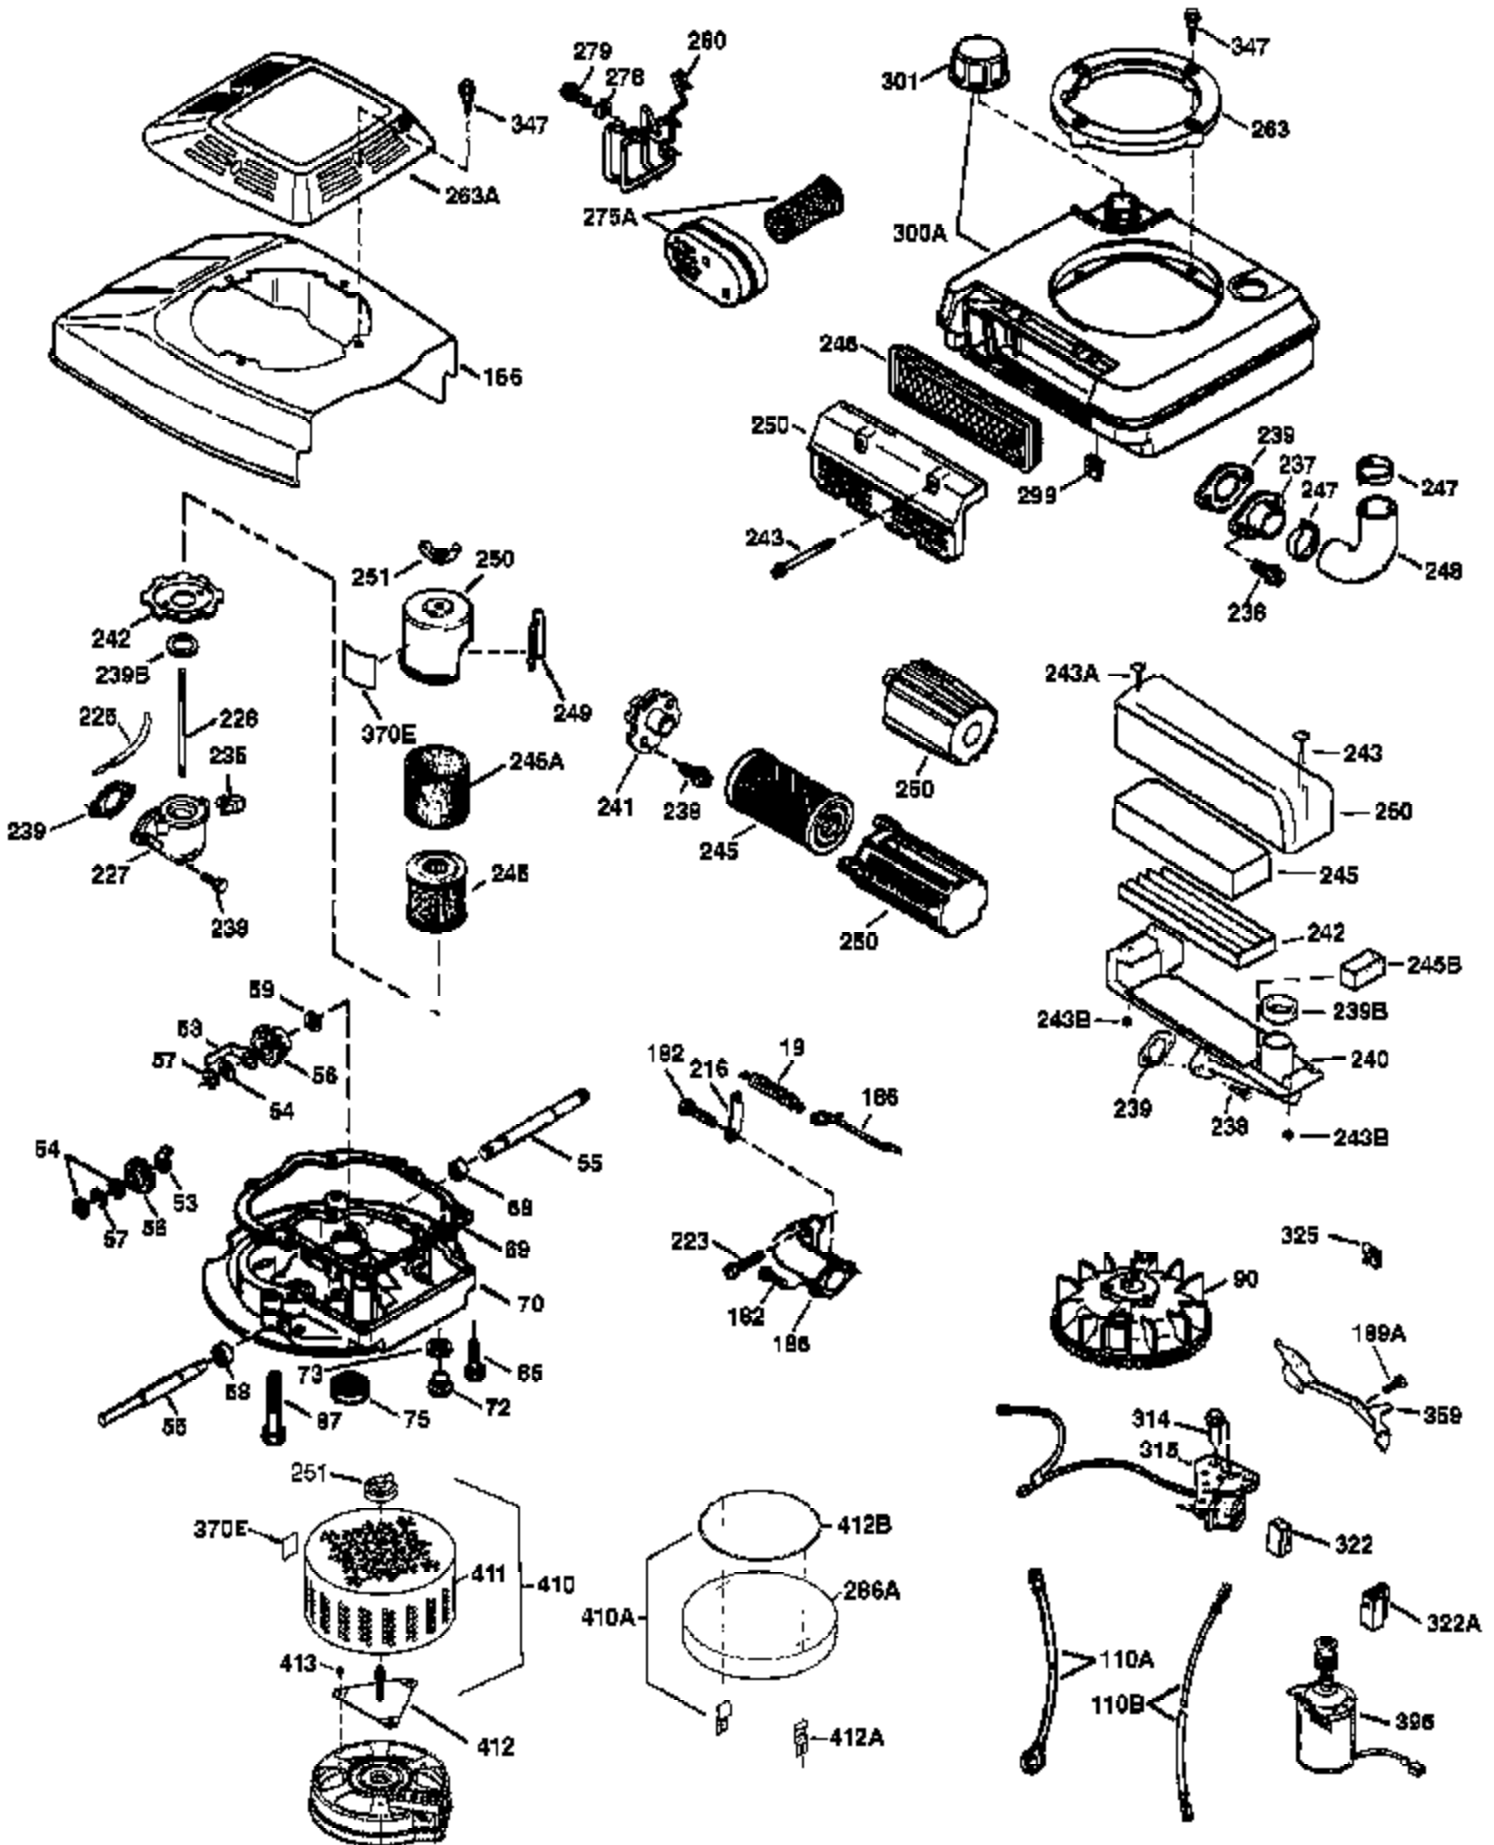

Ref #	Part Number	Qty	Description
169	27234A	1	* Valve Cover Gasket
172	32755	1	Valve Cover
174	30200	1	Screw, 10-24 x 9/16"
174A	651024	1	Stud
178	29752	2	Nut & Lock Washer, 1/4-28
182	6201	2	Screw, 1/4-28 x 7/8"
184	26756	1	* Carburetor To Intake Pipe Gasket
185	36544	1	Intake Pipe
186	36255	1	Governor Link
189	650839	2	Screw, 1/4-20 x 3/8"
189A	650765	1	Screw, 10-32 x 1/2"
191	36559	1	S.E. Brake Bracket (Incl. 195)
195	610973	1	Terminal
200	35999	1	Control Bracket
207	36200	1	Throttle Link
209	30200	2	Screw, 10-24 x 9/16"
223	650451	2	Screw, 1/4-20 x 1"
224	34690A	1	* Intake Pipe Gasket
238	650806	2	Screw, 10-32 x 5/8"
240	36743	1	Air Cleaner Body
250	36744	1	Air Cleaner Cover
260	36756	1	Blower Housing
261	30200	2	Screw, 10-24 x 9/16"
262	650831	2	Screw, 1/4-20 x 1/2"
275	36473	1	Muffler (Incl. 277)
277	650988	2	Screw, 1/4-20 x 2-5/16"
279A	30200	1	Screw, 10-24 x 9/16"
280	37010	1	Heat Shield
285	35000A	1	Starter Cup
287	650926	2	Screw, 8-32 x 21/64"
290	34357	1	Fuel Line
292	26460	2	Fuel Line Clamp
298	28763	3	Screw, 10-32 x 35/64"
300	36757	1	Fuel Tank (Incl. 292 & 301)
301	36246	1	Fuel Cap
305	35577	1	Oil Fill Tube
306	36996	1	* "O"-Ring
307	35499	1	"O"-Ring
309	650562	1	Screw, 10-32 x 1/2"
310	35578	1	Dipstick
313	34080	1	Spacer
370K	36695	1	Starter Decal
370D	35977	1	Caution Decal
370C	37199	1	Primer Decal
370A	36261	1	Lubrication Decal
380	632742	1	Carburetor (Incl. 184)
390	590694	1	Rewind Starter (NOTE: This engine could have been built with 590737 starter).
400	36481B	1	* Gasket Set (Incl. items marked PK in notes) Incl. part #'s: 26756 (1), 27234A (1), 33735 (1), 34338 (1), 34690A (1), 36477 (1), 36832 (1), 36996 (1), 37130 (1)
416	36085	1	Spark Arrestor Kit (Incl. 417)(Optional)
417	650760	1	Screw, 8-32 x 3/8" (Optional)
420	730225	1	SAE 30 4-Cycle Engine Oil (Quart)