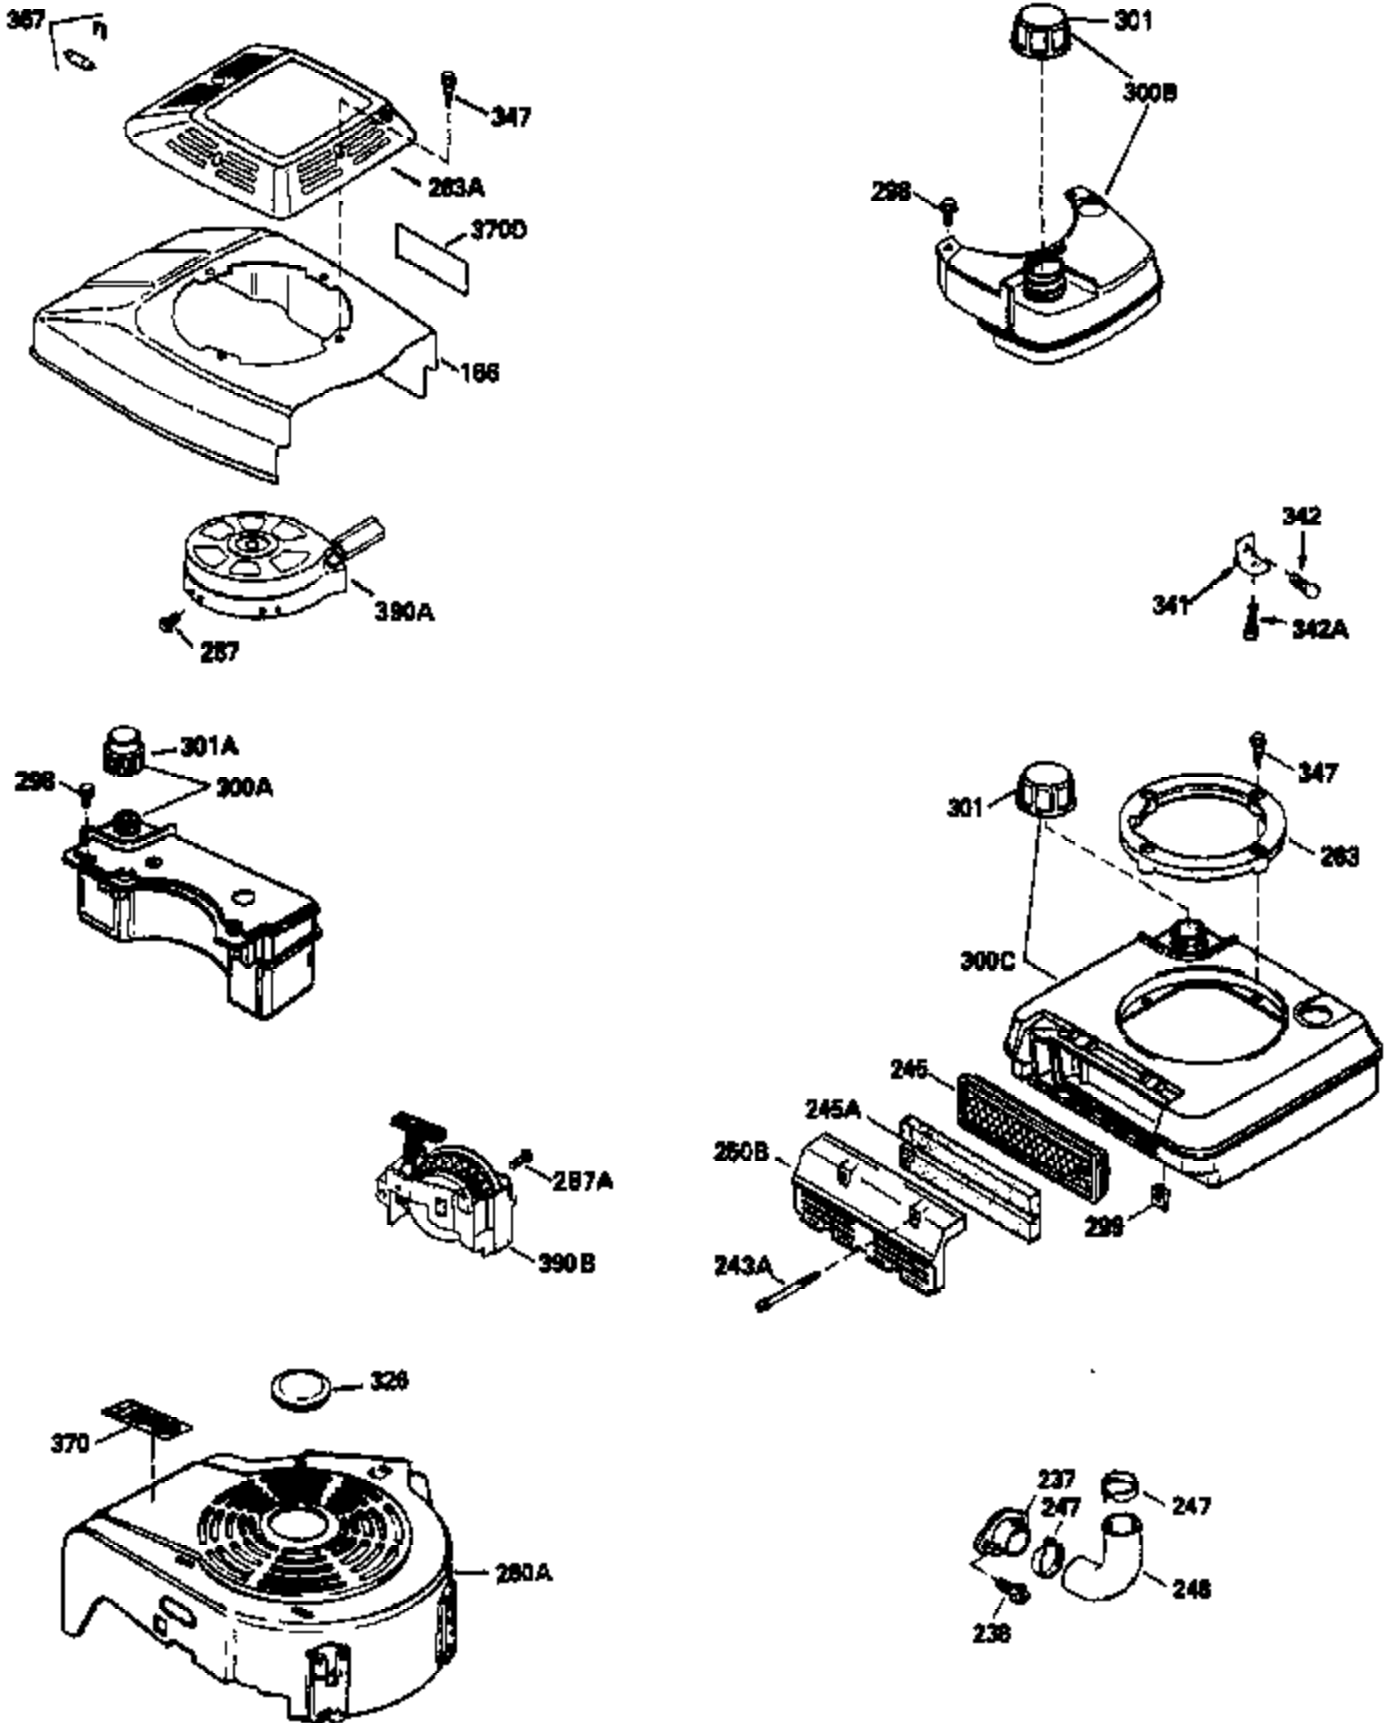

ILLUSTRATION SHOWS TYPICAL PARTS ONLY. ORDER BY PART NUMBER. PARTS NOT LISTED ARE SUPPLIED BY OEM.

VIEW 2 OF 3

Ref #	Part Number	Qty	Description
12A	36558	1	Breather Cover & Tube
92	650815	1	Belleville Washer
130B	650818	2	Screw, 5/16-18 x 1-1/2"
174A	651024	1	Stud
191	36559	1	S.E. Brake Bracket (Incl. 195)
238	650806	2	Screw, 10-32 x 5/8"
245	36745	1	Air Cleaner Filter
263A	36758	1	Starter Grill
279A	30200	1	Screw, 10-24 x 9/16"
287	650926	2	Screw, 8-32 x 21/64"
298	28763	3	Screw, 10-32 x 35/64"
301	36246	1	Fuel Cap
359	36773	1	Flywheel Guard
370K	36695	1	Starter Decal
370A	36261	1	Lubrication Decal
370D	35977	1	Caution Decal
390	590694	1	Rewind Starter (NOTE: This engine could have been built with 590737 starter).