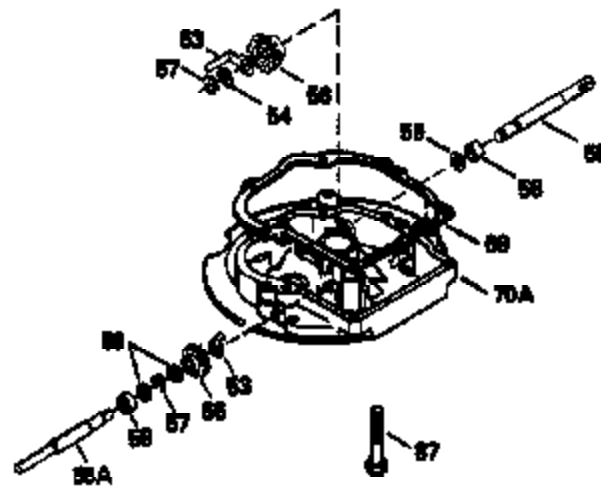

ILLUSTRATION SHOWS TYPICAL PARTS ONLY. ORDER BY PART NUMBER. PARTS NOT LISTED ARE SUPPLIED BY OEM.

VIEW 3 OF 3

Ref #	Part Number	Qty	Description
12A	36558	1	Breather Cover & Tube
19	35998	1	Extension Spring
69	35261	1	* Mounting Flange Gasket
92	650815	1	Belleville Washer
127	650691	2	Washer
130B	650818	2	Screw, 5/16-18 x 1-1/2"
174A	651024	1	Stud
182	6201	2	Screw, 1/4-28 x 7/8"
185	36544	1	Intake Pipe
186	36255	1	Governor Link
191	36559	1	S.E. Brake Bracket (Incl. 195)
223	650451	2	Screw, 1/4-20 x 1"
238	650806	2	Screw, 10-32 x 5/8"
245	36745	1	Air Cleaner Filter
250	36744	1	Air Cleaner Cover
277	650988	2	Screw, 1/4-20 x 2-5/16"
279	30063	2	Screw, Torx T-30, 1/4-20 x 1/2"
279A	30200	1	Screw, 10-24 x 9/16"
280	37010	1	Heat Shield
359	36773	1	Flywheel Guard
370A	36261	1	Lubrication Decal
370K	36695	1	Starter Decal
416	36085	1	Spark Arrestor Kit (Incl. 417)(Optional)
417	650760	1	Screw, 8-32 x 3/8" (Optional)