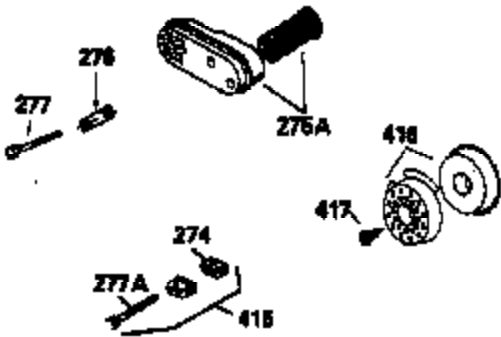

ILLUSTRATION SHOWS TYPICAL PARTS ONLY. ORDER BY PART NUMBER. PARTS NOT LISTED ARE SUPPLIED BY OEM.

VIEW 3 OF 3

Ref #	Part Number	Qty	Description
12A	36558	1	Breather Cover & Tube
19	35998	1	Extension Spring
69	35261	1	* Mounting Flange Gasket
92	650815	1	Belleville Washer
127	650691	2	Washer
130B	650818	2	Screw, 5/16-18 x 1-1/2"
174A	651024	1	Stud
182	6201	2	Screw, 1/4-28 x 7/8"
185	36544	1	Intake Pipe
186	36255	1	Governor Link
191	36559	1	S.E. Brake Bracket (Incl. 195)
223	650451	2	Screw, 1/4-20 x 1"
238	650806	2	Screw, 10-32 x 5/8"
245	36745	1	Air Cleaner Filter
250	36744	1	Air Cleaner Cover
277	650988	2	Screw, 1/4-20 x 2-5/16"
279	30063	2	Screw, Torx T-30, 1/4-20 x 1/2"
279A	30200	1	Screw, 10-24 x 9/16"
280	37010	1	Heat Shield
359	36773	1	Flywheel Guard
370A	36261	1	Lubrication Decal
370K	36695	1	Starter Decal
416	36085	1	Spark Arrestor Kit (Incl. 417)(Optional)
417	650760	1	Screw, 8-32 x 3/8" (Optional)