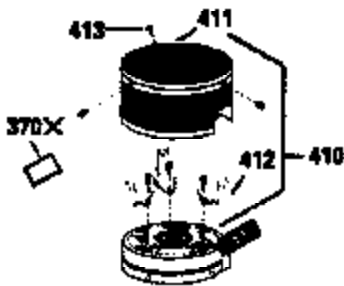

ILLUSTRATION SHOWS TYPICAL PARTS ONLY. ORDER BY PART NUMBER. PARTS NOT LISTED ARE SUPPLIED BY OEM.

VIEW 3 OF 3

Ref #	Part Number	Qty	Description
12A	36558	1	Breather Cover & Tube
19	35998	1	Extension Spring
69	35261	1	* Mounting Flange Gasket
92	650815	1	Belleville Washer
127	650691	2	Washer
130B	650818	2	Screw, 5/16-18 x 1-1/2"
174A	651024	1	Stud
182	6201	2	Screw, 1/4-28 x 7/8"
185	36544	1	Intake Pipe
186	36255	1	Governor Link
191	36559	1	S.E. Brake Bracket (Incl. 195)
223	650451	2	Screw, 1/4-20 x 1"
238	650806	2	Screw, 10-32 x 5/8"
245	36745	1	Air Cleaner Filter
250	36744	1	Air Cleaner Cover
277	650988	2	Screw, 1/4-20 x 2-5/16"
279	30063	2	Screw, Torx T-30, 1/4-20 x 1/2"
279A	30200	1	Screw, 10-24 x 9/16"
280	37010	1	Heat Shield
359	36773	1	Flywheel Guard
370A	36261	1	Lubrication Decal
370K	36695	1	Starter Decal
416	36085	1	Spark Arrestor Kit (Incl. 417)(Optional)
417	650760	1	Screw, 8-32 x 3/8" (Optional)