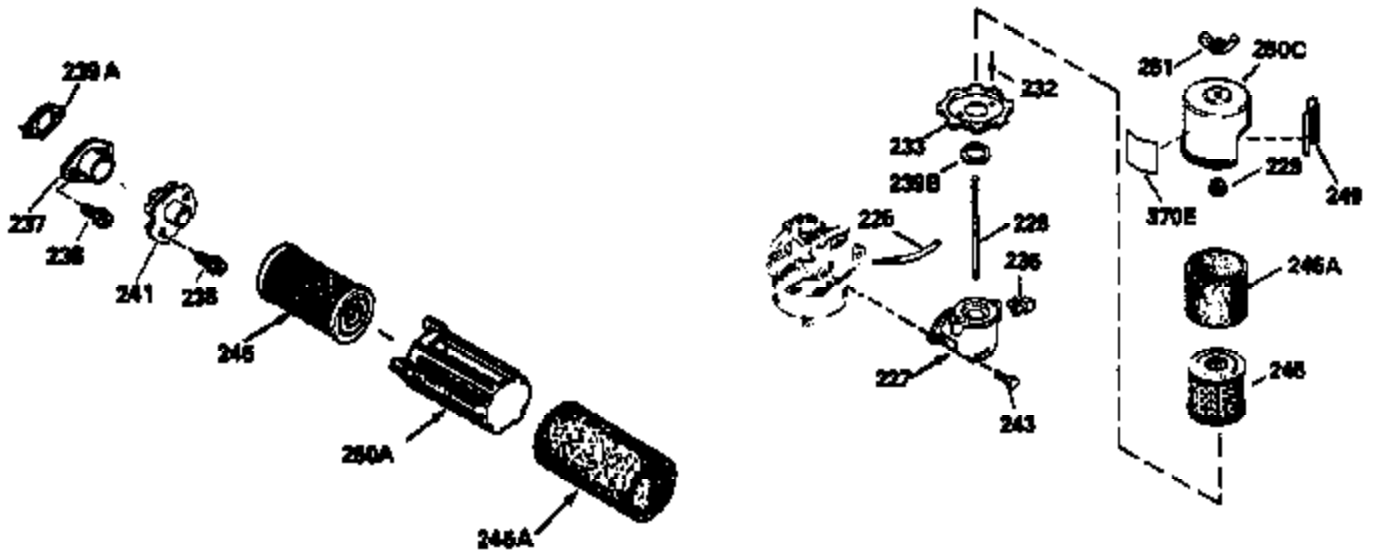

ILLUSTRATION SHOWS TYPICAL PARTS ONLY. ORDER BY PART NUMBER. PARTS NOT LISTED ARE SUPPLIED BY OEM.

VIEW 3 OF 3

Ref #	Part Number	Qty	Description
12A	36558	1	Breather Cover & Tube
19	35998	1	Extension Spring
69	35261	1	* Mounting Flange Gasket
92	650815	1	Belleville Washer
127	650691	2	Washer
130B	650818	2	Screw, 5/16-18 x 1-1/2"
174A	651024	1	Stud
182	6201	2	Screw, 1/4-28 x 7/8"
185	36544	1	Intake Pipe
186	36255	1	Governor Link
191	36559	1	S.E. Brake Bracket (Incl. 195)
223	650451	2	Screw, 1/4-20 x 1"
238	650806	2	Screw, 10-32 x 5/8"
245	36745	1	Air Cleaner Filter
250	36744	1	Air Cleaner Cover
277	650988	2	Screw, 1/4-20 x 2-5/16"
279	30063	2	Screw, Torx T-30, 1/4-20 x 1/2"
279A	30200	1	Screw, 10-24 x 9/16"
280	37010	1	Heat Shield
359	36773	1	Flywheel Guard
370A	36261	1	Lubrication Decal
370K	36695	1	Starter Decal
416	36085	1	Spark Arrestor Kit (Incl. 417)(Optional)
417	650760	1	Screw, 8-32 x 3/8" (Optional)