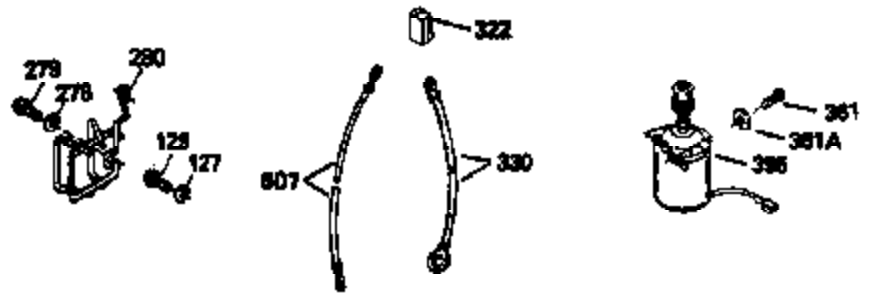

ILLUSTRATION SHOWS TYPICAL PARTS ONLY. ORDER BY PART NUMBER. PARTS NOT LISTED ARE SUPPLIED BY OEM.

VIEW 3 OF 3

Ref #	Part Number	Qty	Description
12A	36558	1	Breather Cover & Tube
19	35998	1	Extension Spring
69	35261	1	* Mounting Flange Gasket
92	650815	1	Belleville Washer
127	650691	2	Washer
130B	650818	2	Screw, 5/16-18 x 1-1/2"
174A	651024	1	Stud
182	6201	2	Screw, 1/4-28 x 7/8"
185	36544	1	Intake Pipe
186	36255	1	Governor Link
191	36559	1	S.E. Brake Bracket (Incl. 195)
223	650451	2	Screw, 1/4-20 x 1"
238	650806	2	Screw, 10-32 x 5/8"
245	36745	1	Air Cleaner Filter
250	36744	1	Air Cleaner Cover
277	650988	2	Screw, 1/4-20 x 2-5/16"
279	30063	2	Screw, Torx T-30, 1/4-20 x 1/2"
279A	30200	1	Screw, 10-24 x 9/16"
280	37010	1	Heat Shield
359	36773	1	Flywheel Guard
370A	36261	1	Lubrication Decal
370K	36695	1	Starter Decal
416	36085	1	Spark Arrestor Kit (Incl. 417)(Optional)
417	650760	1	Screw, 8-32 x 3/8" (Optional)