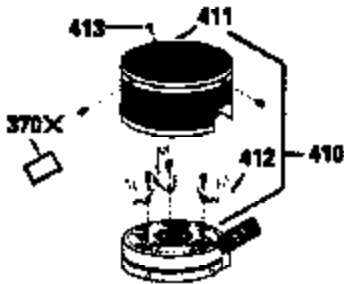

ILLUSTRATION SHOWS TYPICAL PARTS ONLY. ORDER BY PART NUMBER. PARTS NOT LISTED ARE SUPPLIED BY OEM.

VIEW 3 OF 3

Ref #	Part Number	Qty	Description
12A	36558	1	Breather Cover & Tube (Incl. 12B)
19	35998	1	Extension Spring
69	35261	1	* Mounting Flange Gasket
92	650815	1	Belleville Washer
127	650691	2	Washer
130B	650818	2	Screw, 5/16-18 x 1-1/2"
182	6201	2	Screw, 1/4-28 x 7/8"
185	36544	1	Intake Pipe
186	36255	1	Governor Link
191	36559	1	S.E. Brake Bracket (Incl. 195)
223	650451	2	Screw, 1/4-20 x 1"
238	650932	2	Screw, 10-32 x 49/64"
241	35797	1	Air Cleaner Collar
245	35066	1	Air Cleaner Filter
250	35986	1	Air Cleaner Cover
277	650988	2	Screw, 1/4-20 x 2-5/16"
370A	36261	1	Lubrication Decal
416	36085	1	Spark Arrestor Kit (Incl. 417)(Optional)
417	650760	1	Screw, 8-32 x 3/8" (Optional)