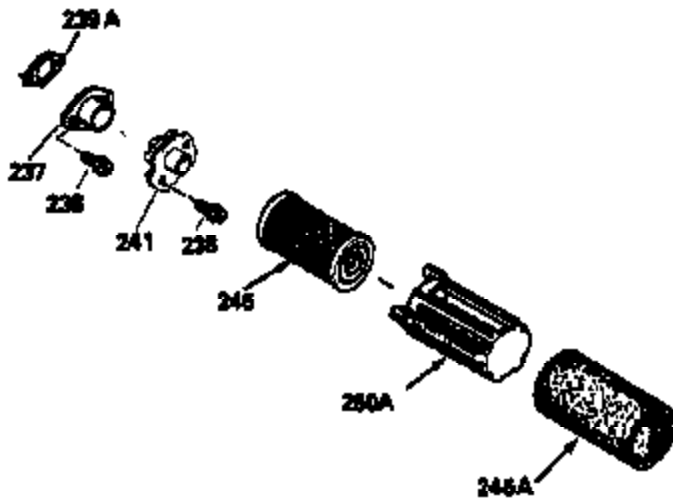

ILLUSTRATION SHOWS TYPICAL PARTS ONLY. ORDER BY PART NUMBER. PARTS NOT LISTED ARE SUPPLIED BY OEM.

VIEW 3 OF 3

Ref #	Part Number	Qty	Description
12A	36558	1	Breather Cover & Tube (Incl. 12B)
19	35998	1	Extension Spring
69	35261	1	* Mounting Flange Gasket
92	650815	1	Belleville Washer
127	650691	2	Washer
130B	650818	2	Screw, 5/16-18 x 1-1/2"
182	6201	2	Screw, 1/4-28 x 7/8"
185	36544	1	Intake Pipe
186	36255	1	Governor Link
191	36559	1	S.E. Brake Bracket (Incl. 195)
223	650451	2	Screw, 1/4-20 x 1"
238	650932	2	Screw, 10-32 x 49/64"
241	35797	1	Air Cleaner Collar
245	35066	1	Air Cleaner Filter
250	35986	1	Air Cleaner Cover
277	650988	2	Screw, 1/4-20 x 2-5/16"
370A	36261	1	Lubrication Decal
416	36085	1	Spark Arrestor Kit (Incl. 417)(Optional)
417	650760	1	Screw, 8-32 x 3/8" (Optional)