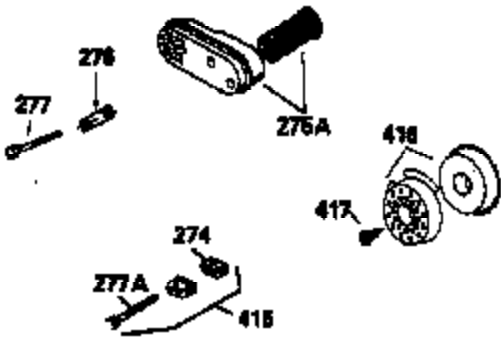

ILLUSTRATION SHOWS TYPICAL PARTS ONLY. ORDER BY PART NUMBER. PARTS NOT LISTED ARE SUPPLIED BY OEM.

VIEW 3 OF 3

Ref #	Part Number	Qty	Description
12A	36558	1	Breather Cover & Tube (Incl. 12B)
19	35998	1	Extension Spring
69	35261	1	* Mounting Flange Gasket
92	650815	1	Belleville Washer
127	650691	2	Washer
130B	650818	2	Screw, 5/16-18 x 1-1/2"
182	6201	2	Screw, 1/4-28 x 7/8"
185	36544	1	Intake Pipe
186	36255	1	Governor Link
191	36559	1	S.E. Brake Bracket (Incl. 195)
223	650451	2	Screw, 1/4-20 x 1"
238	650932	2	Screw, 10-32 x 49/64"
241	35797	1	Air Cleaner Collar
245	35066	1	Air Cleaner Filter
250	35986	1	Air Cleaner Cover
277	650988	2	Screw, 1/4-20 x 2-5/16"
370A	36261	1	Lubrication Decal
416	36085	1	Spark Arrestor Kit (Incl. 417)(Optional)
417	650760	1	Screw, 8-32 x 3/8" (Optional)