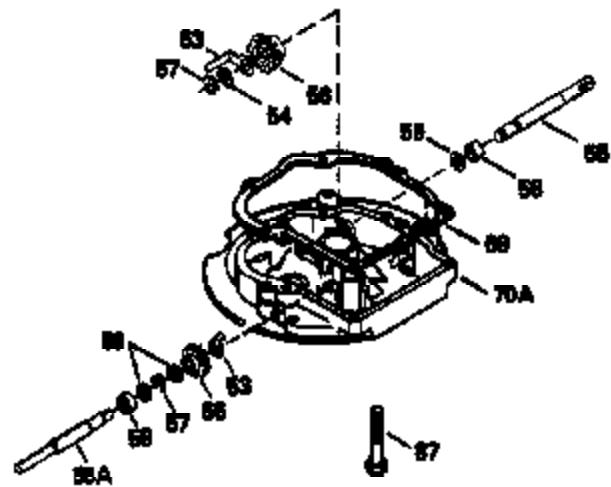

ILLUSTRATION SHOWS TYPICAL PARTS ONLY. ORDER BY PART NUMBER. PARTS NOT LISTED ARE SUPPLIED BY OEM.

VIEW 3 OF 3

Ref #	Part Number	Qty	Description
12A	36558	1	Breather Cover & Tube
19	35998	1	Extension Spring
69	35261	1	* Mounting Flange Gasket
92	650815	1	Belleville Washer
182	6201	2	Screw, 1/4-28 x 7/8"
185	36544	1	Intake Pipe
186	36255	1	Governor Link
191	36559	1	S.E. Brake Bracket (Incl. 195)
223	650451	2	Screw, 1/4-20 x 1"
238	650806	2	Screw, 10-32 x 5/8"
245	36745	1	Air Cleaner Filter
250	36744	1	Air Cleaner Cover
275A	36847	1	Spark Arrestor Muffler (Optional) (Incl. 284,284A,416,417)
277	650988	2	Screw, 1/4-20 x 2-5/16"
284	36663	1	Muffler Deflector (Incl. 284A)(Optional)
284A	650760	1	Screw, 8-32 x 3/8" (Optional)
370K	36695	1	Starter Decal
370A	36261	1	Lubrication Decal
416	36085	1	Spark Arrestor Kit (Incl. 417)(Optional)
417	650760	1	Screw, 8-32 x 3/8" (Optional)