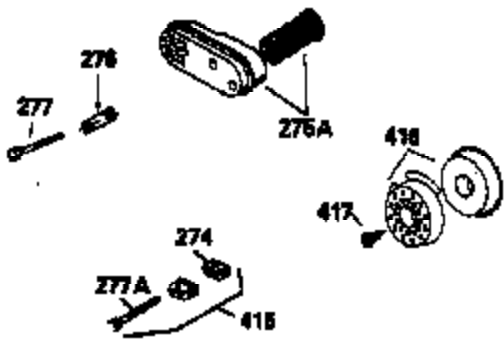

ILLUSTRATION SHOWS TYPICAL PARTS ONLY. ORDER BY PART NUMBER. PARTS NOT LISTED ARE SUPPLIED BY OEM.

VIEW 3 OF 3

Ref #	Part Number	Qty	Description
12A	36558	1	Breather Cover & Tube
19	35998	1	Extension Spring
69	35261	1	* Mounting Flange Gasket
92	650815	1	Belleville Washer
182	6201	2	Screw, 1/4-28 x 7/8"
185	36544	1	Intake Pipe
186	36255	1	Governor Link
191	36559	1	S.E. Brake Bracket (Incl. 195)
223	650451	2	Screw, 1/4-20 x 1"
238	650806	2	Screw, 10-32 x 5/8"
245	36745	1	Air Cleaner Filter
250	36744	1	Air Cleaner Cover
275A	36847	1	Spark Arrestor Muffler (Optional) (Incl. 284,284A,416,417)
277	650988	2	Screw, 1/4-20 x 2-5/16"
284	36663	1	Muffler Deflector (Incl. 284A)(Optional)
284A	650760	1	Screw, 8-32 x 3/8" (Optional)
370K	36695	1	Starter Decal
370A	36261	1	Lubrication Decal
416	36085	1	Spark Arrestor Kit (Incl. 417)(Optional)
417	650760	1	Screw, 8-32 x 3/8" (Optional)