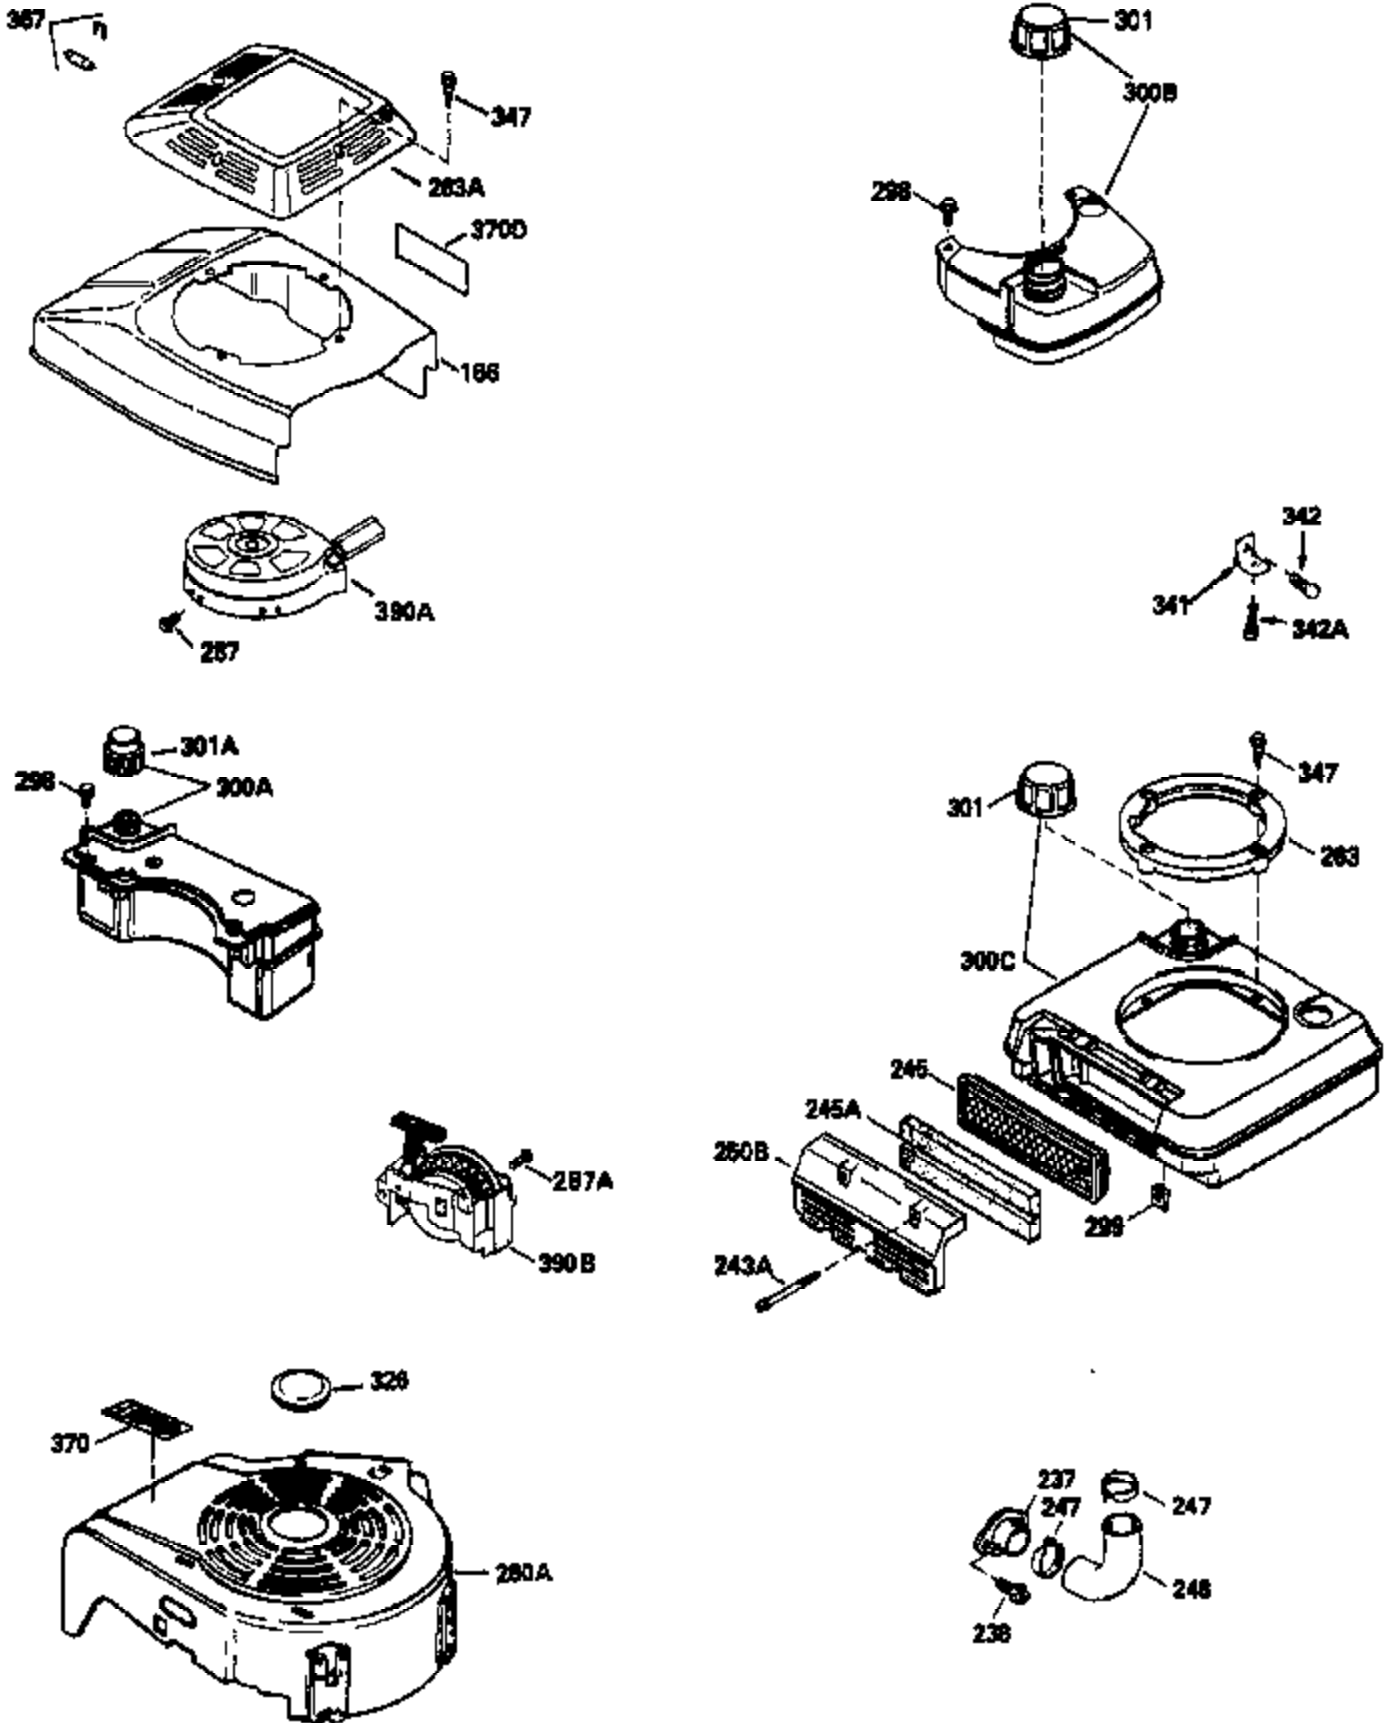

ILLUSTRATION SHOWS TYPICAL PARTS ONLY. ORDER BY PART NUMBER. PARTS NOT LISTED ARE SUPPLIED BY OEM.

VIEW 2 OF 3

Ref #	Part Number	Qty	Description
12A	36558	1	Breather Cover & Tube
92	650815	1	Belleville Washer
191	36559	1	S.E. Brake Bracket (Incl. 195)
238	650806	2	Screw, 10-32 x 5/8"
245	36745	1	Air Cleaner Filter
263A	36758	1	Starter Grill
284	36663	1	Muffler Deflector (Incl. 284A)(Optional)
284A	650760	1	Screw, 8-32 x 3/8" (Optional)
287	650926	2	Screw, 8-32 x 21/64"
298	28763	3	Screw, 10-32 x 35/64"
301	36246	1	Fuel Cap
370K	36695	1	Starter Decal
370A	36261	1	Lubrication Decal
390	590694	1	Rewind Starter (NOTE: This engine could have been built with 590737 starter).