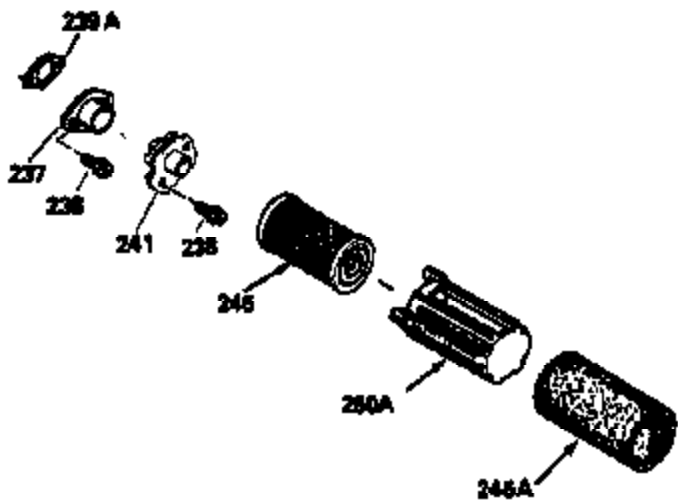

ILLUSTRATION SHOWS TYPICAL PARTS ONLY. ORDER BY PART NUMBER. PARTS NOT LISTED ARE SUPPLIED BY OEM.

VIEW 3 OF 3

Ref #	Part Number	Qty	Description
12A	36558	1	Breather Cover & Tube
19	35998	1	Extension Spring
69	35261	1	* Mounting Flange Gasket
92	650815	1	Belleville Washer
182	6201	2	Screw, 1/4-28 x 7/8"
185	36544	1	Intake Pipe
186	36255	1	Governor Link
191	36559	1	S.E. Brake Bracket (Incl. 195)
223	650451	2	Screw, 1/4-20 x 1"
238	650806	2	Screw, 10-32 x 5/8"
245	36745	1	Air Cleaner Filter
250	36744	1	Air Cleaner Cover
275A	36847	1	Spark Arrestor Muffler (Optional) (Incl. 284,284A,416,417)
277	650988	2	Screw, 1/4-20 x 2-5/16"
284	36663	1	Muffler Deflector (Incl. 284A)(Optional)
284A	650760	1	Screw, 8-32 x 3/8" (Optional)
370K	36695	1	Starter Decal
370A	36261	1	Lubrication Decal
416	36085	1	Spark Arrestor Kit (Incl. 417)(Optional)
417	650760	1	Screw, 8-32 x 3/8" (Optional)