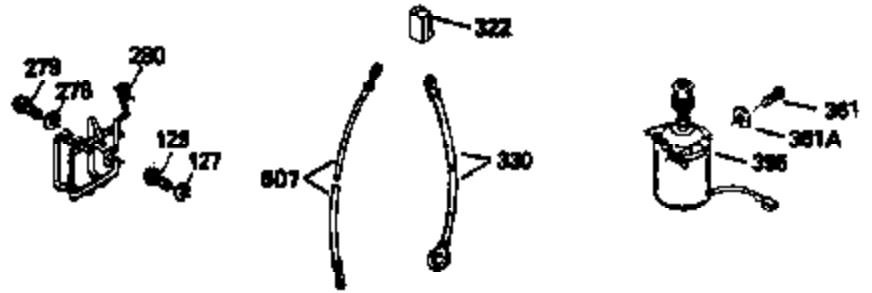

ILLUSTRATION SHOWS TYPICAL PARTS ONLY. ORDER BY PART NUMBER. PARTS NOT LISTED ARE SUPPLIED BY OEM.

VIEW 3 OF 3

Ref #	Part Number	Qty	Description
12A	36558	1	Breather Cover & Tube
19	35998	1	Extension Spring
69	35261	1	* Mounting Flange Gasket
92	650815	1	Belleville Washer
182	6201	2	Screw, 1/4-28 x 7/8"
185	36544	1	Intake Pipe
186	36255	1	Governor Link
191	36559	1	S.E. Brake Bracket (Incl. 195)
223	650451	2	Screw, 1/4-20 x 1"
238	650806	2	Screw, 10-32 x 5/8"
245	36745	1	Air Cleaner Filter
250	36744	1	Air Cleaner Cover
275A	36847	1	Spark Arrestor Muffler (Optional) (Incl. 284,284A,416,417)
277	650988	2	Screw, 1/4-20 x 2-5/16"
284	36663	1	Muffler Deflector (Incl. 284A)(Optional)
284A	650760	1	Screw, 8-32 x 3/8" (Optional)
370K	36695	1	Starter Decal
370A	36261	1	Lubrication Decal
416	36085	1	Spark Arrestor Kit (Incl. 417)(Optional)
417	650760	1	Screw, 8-32 x 3/8" (Optional)