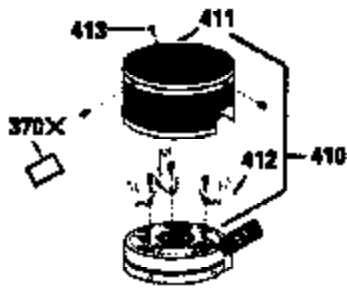

ILLUSTRATION SHOWS TYPICAL PARTS ONLY. ORDER BY PART NUMBER. PARTS NOT LISTED ARE SUPPLIED BY OEM.

VIEW 3 OF 3

Ref #	Part Number	Qty	Description
12A	36558	1	Breather Cover & Tube
19	35998	1	Extension Spring
69	35261	1	* Mounting Flange Gasket
92	650815	1	Belleville Washer
182	6201	2	Screw, 1/4-28 x 7/8"
185	36544	1	Intake Pipe
186	36255	1	Governor Link
191	36559	1	S.E. Brake Bracket (Incl. 195)
223	650451	2	Screw, 1/4-20 x 1"
238	650806	2	Screw, 10-32 x 5/8"
245	36745	1	Air Cleaner Filter
250	36744	1	Air Cleaner Cover
275A	36847	1	Spark Arrestor Muffler (Optional) (Incl. 284,284A,416,417)
277	650988	2	Screw, 1/4-20 x 2-5/16"
284	36663	1	Muffler Deflector (Incl. 284A)(Optional)
284A	650760	1	Screw, 8-32 x 3/8" (Optional)
370K	36695	1	Starter Decal
370A	36261	1	Lubrication Decal
416	36085	1	Spark Arrestor Kit (Incl. 417)(Optional)
417	650760	1	Screw, 8-32 x 3/8" (Optional)