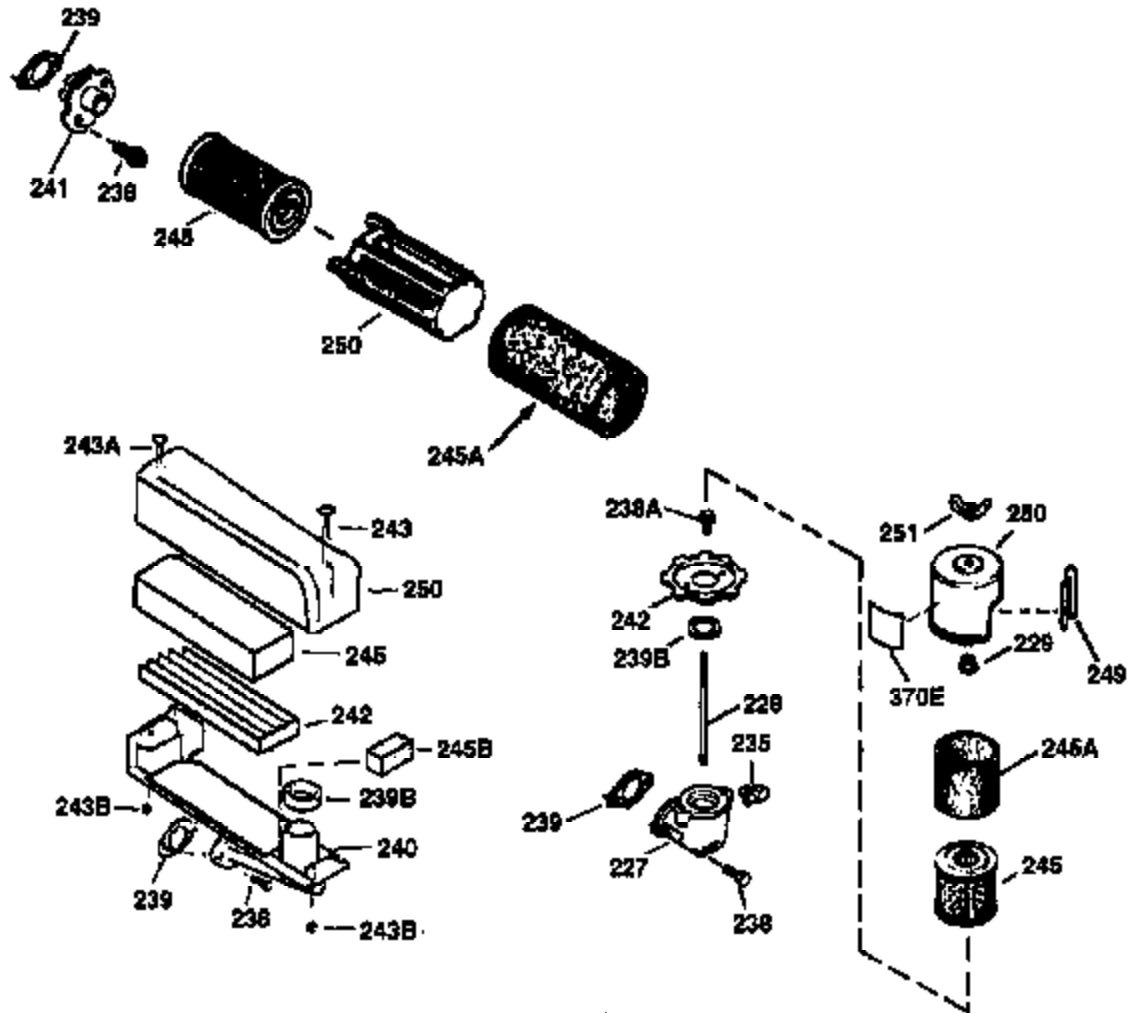

ILLUSTRATION SHOWS TYPICAL PARTS ONLY. ORDER BY PART NUMBER. PARTS NOT LISTED ARE SUPPLIED BY OEM.

VIEW 3 OF 3

Ref #	Part Number	Qty	Description
12A	36558	1	Breather Cover & Tube
90	611112	1	Flywheel
238	650806	2	Screw, 10-32 x 5/8"
239	34338	1	* Air Cleaner Gasket
240	36743	1	Air Cleaner Body
245	36745	1	Air Cleaner Filter
250	36744	1	Air Cleaner Cover
275	36473	1	Muffler (Incl. 277)
277	650988	2	Screw, 1/4-20 x 2-5/16"
370K	36695	1	Starter Decal
416	36085	1	Spark Arrestor Kit (Incl. 417)(Optional)
417	650760	1	Screw, 8-32 x 3/8" (Optional)