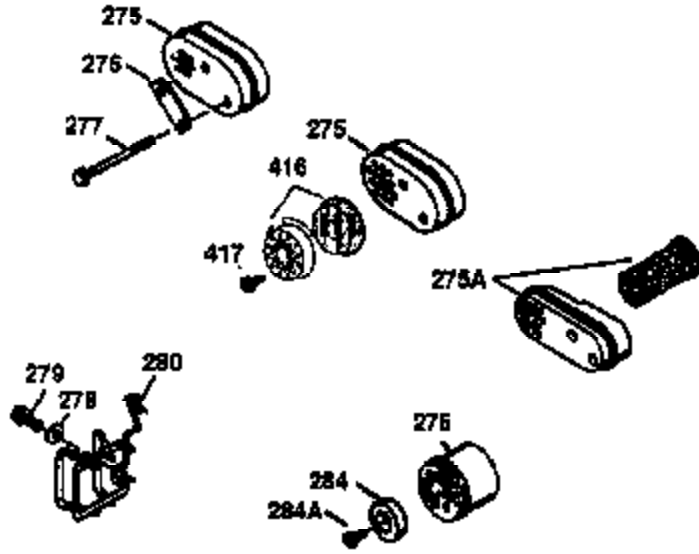

ILLUSTRATION SHOWS TYPICAL PARTS ONLY. ORDER BY PART NUMBER. PARTS NOT LISTED ARE SUPPLIED BY OEM.

VIEW 3 OF 3

Ref #	Part Number	Qty	Description
12A	36558	1	Breather Cover & Tube
90	611112	1	Flywheel
238	650806	2	Screw, 10-32 x 5/8"
239	34338	1	* Air Cleaner Gasket
240	36743	1	Air Cleaner Body
245	36745	1	Air Cleaner Filter
250	36744	1	Air Cleaner Cover
275	36473	1	Muffler (Incl. 277)
277	650988	2	Screw, 1/4-20 x 2-5/16"
370K	36695	1	Starter Decal
416	36085	1	Spark Arrestor Kit (Incl. 417)(Optional)
417	650760	1	Screw, 8-32 x 3/8" (Optional)