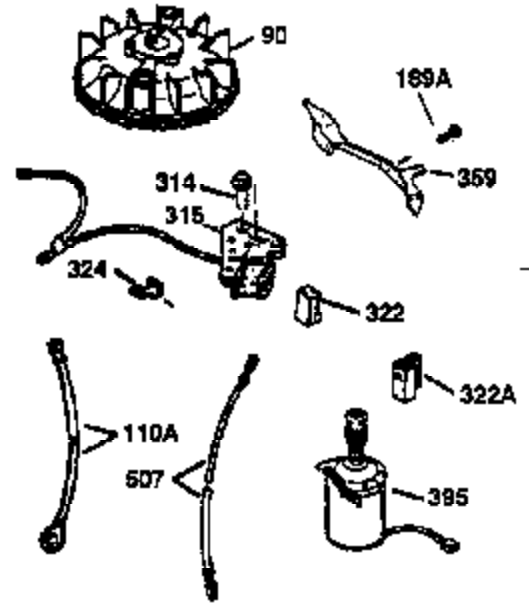

ILLUSTRATION SHOWS TYPICAL PARTS ONLY. ORDER BY PART NUMBER. PARTS NOT LISTED ARE SUPPLIED BY OEM.

VIEW 3 OF 3

Ref #	Part Number	Qty	Description
12A	36558	1	Breather Cover & Tube
90	611112	1	Flywheel
238	650806	2	Screw, 10-32 x 5/8"
239	34338	1	* Air Cleaner Gasket
240	36743	1	Air Cleaner Body
245	36745	1	Air Cleaner Filter
250	36744	1	Air Cleaner Cover
275	36473	1	Muffler (Incl. 277)
277	650988	2	Screw, 1/4-20 x 2-5/16"
370K	36695	1	Starter Decal
416	36085	1	Spark Arrestor Kit (Incl. 417)(Optional)
417	650760	1	Screw, 8-32 x 3/8" (Optional)