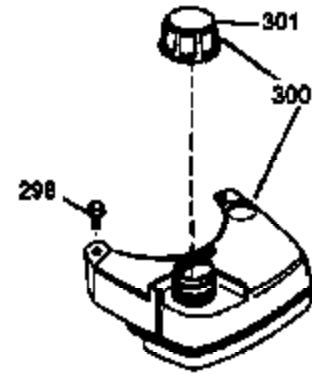

ILLUSTRATION SHOWS TYPICAL PARTS ONLY. ORDER BY PART NUMBER. PARTS NOT LISTED ARE SUPPLIED BY OEM.

VIEW 2 OF 3

Ref #	Part Number	Qty	Description
12A	36558	1	Breather Cover & Tube (Incl. 12B)
19	36281	1	Extension Spring
69	35261	1	* Mounting Flange Gasket
70	34311D	1	Mounting Flange (Incl. 72 thru 83)
72	30572	1	Oil Drain Plug (Incl. 73)
73	28833	1	Drain Plug Gasket
75	27897	1	Oil Seal
86	650488	6	Screw, 1/4-20 x 1-1/4"
130A	650818	2	Screw, 5/16-18 x 1-1/2"
166	35827	1	Engine Shroud
182	6201	2	Screw, 1/4-28 x 7/8"
185	36544		Intake Pipe
186	34337	1	Governor Link
223	650451	2	Screw, 1/4-20 x 1"
238	650932	2	Screw, 10-32 x 49/64"
239	34338	1	* Air Cleaner Gasket
245	35066	1	Air Cleaner Filter
250	35986	1	Air Cleaner Cover
263A	35821	1	Starter Grill
287	650926	2	Screw, 8-32 x 21/64"
300	35586	1	Fuel Tank (Incl. 292 & 301)
301	36246	1	Fuel Cap
347	650898A	4	Screw, 10-32 x 27/32"
390	590702	1	Rewind Starter (NOTE: This engine could have been built with 590739 starter. Refer to the design of the rope pulley strength ribs for part identification. Individual starter parts do not interchange. Refer to service bulletin 116.)