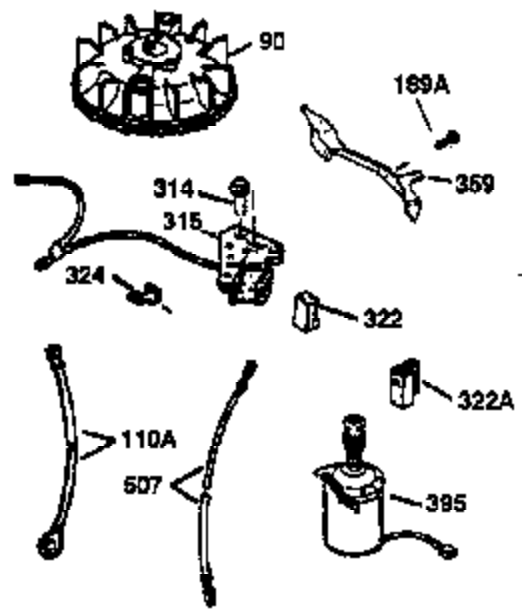

ILLUSTRATION SHOWS TYPICAL PARTS ONLY. ORDER BY PART NUMBER. PARTS NOT LISTED ARE SUPPLIED BY OEM.

VIEW 3 OF 3

Ref #	Part Number	Qty	Description
12A	36558	1	Breather Cover & Tube (Incl. 12B)
90	611109	1	Flywheel
130A	650818	2	Screw, 5/16-18 x 1-1/2"
189A	650844	1	Screw, 1/4-20 x 3/4"
238	650932	2	Screw, 10-32 x 49/64"
239	34338	1	* Air Cleaner Gasket
241	35797	1	Air Cleaner Collar
245	35066	1	Air Cleaner Filter
250	35986	1	Air Cleaner Cover
275	36491	1	Muffler (Incl. 277)
275A	36664	1	Spark Arrestor Muffler (Optional) (Incl. 284,284A,416,417)
277	650988	2	Screw, 1/4-20 x 2-5/16"
284	36663	1	Muffler Deflector (Incl. 284A)(Optional)
284A	650760	1	Screw, 8-32 x 3/8" (Optional)
359	36609	1	Starter Guard
416	36085	1	Spark Arrestor Kit (Incl. 417)(Optional)
417	650760	1	Screw, 8-32 x 3/8" (Optional)