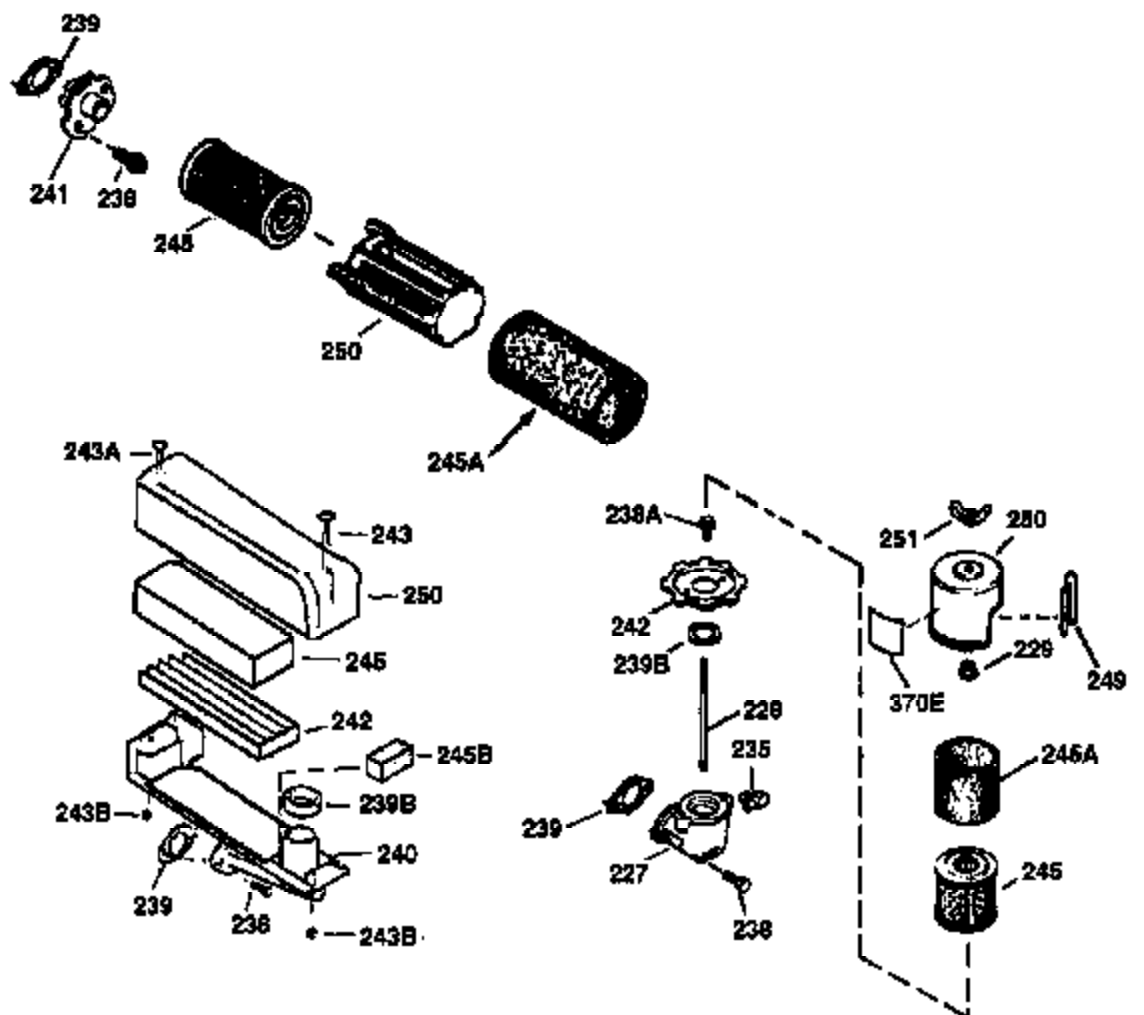

ILLUSTRATION SHOWS TYPICAL PARTS ONLY. ORDER BY PART NUMBER. PARTS NOT LISTED ARE SUPPLIED BY OEM.

VIEW 3 OF 3

Ref #	Part Number	Qty	Description
12A	36558	1	Breather Cover & Tube (Incl. 12B)
90	611109	1	Flywheel
130A	650818	2	Screw, 5/16-18 x 1-1/2"
189A	650844	1	Screw, 1/4-20 x 3/4"
238	650932	2	Screw, 10-32 x 49/64"
239	34338	1	* Air Cleaner Gasket
241	35797	1	Air Cleaner Collar
245	35066	1	Air Cleaner Filter
250	35986	1	Air Cleaner Cover
275	36491	1	Muffler (Incl. 277)
275A	36664	1	Spark Arrestor Muffler (Optional) (Incl. 284,284A,416,417)
277	650988	2	Screw, 1/4-20 x 2-5/16"
284	36663	1	Muffler Deflector (Incl. 284A)(Optional)
284A	650760	1	Screw, 8-32 x 3/8" (Optional)
359	36609	1	Starter Guard
416	36085	1	Spark Arrestor Kit (Incl. 417)(Optional)
417	650760	1	Screw, 8-32 x 3/8" (Optional)