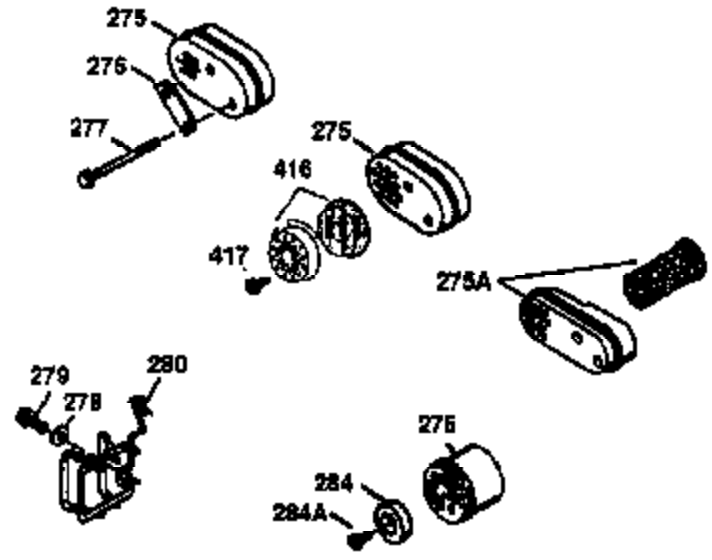

ILLUSTRATION SHOWS TYPICAL PARTS ONLY. ORDER BY PART NUMBER. PARTS NOT LISTED ARE SUPPLIED BY OEM.

VIEW 3 OF 3

Ref #	Part Number	Qty	Description
12A	36558	1	Breather Cover & Tube (Incl. 12B)
90	611109	1	Flywheel
130A	650818	2	Screw, 5/16-18 x 1-1/2"
189A	650844	1	Screw, 1/4-20 x 3/4"
238	650932	2	Screw, 10-32 x 49/64"
239	34338	1	* Air Cleaner Gasket
241	35797	1	Air Cleaner Collar
245	35066	1	Air Cleaner Filter
250	35986	1	Air Cleaner Cover
275	36491	1	Muffler (Incl. 277)
275A	36664	1	Spark Arrestor Muffler (Optional) (Incl. 284,284A,416,417)
277	650988	2	Screw, 1/4-20 x 2-5/16"
284	36663	1	Muffler Deflector (Incl. 284A)(Optional)
284A	650760	1	Screw, 8-32 x 3/8" (Optional)
359	36609	1	Starter Guard
416	36085	1	Spark Arrestor Kit (Incl. 417)(Optional)
417	650760	1	Screw, 8-32 x 3/8" (Optional)