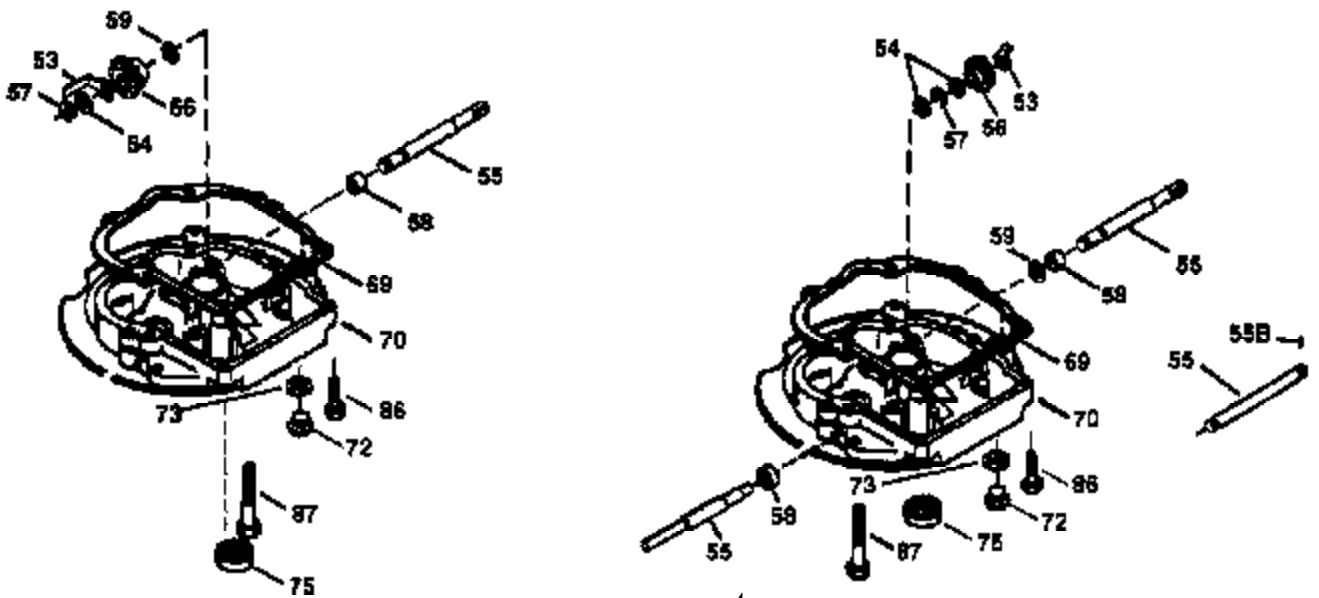

ILLUSTRATION SHOWS TYPICAL PARTS ONLY. ORDER BY PART NUMBER. PARTS NOT LISTED ARE SUPPLIED BY OEM.

VIEW 2 OF 3

Ref #	Part Number	Qty	Description
12A	36558	1	Breather Cover & Tube (Incl. 12B)
19	36281	1	Extension Spring
69	35261	1	* Mounting Flange Gasket
70	34311D	1	Mounting Flange (Incl. 72 thru 83)
72	30572	1	Oil Drain Plug (Incl. 73)
73	28833	1	Drain Plug Gasket
75	27897	1	Oil Seal
86	650488	6	Screw, 1/4-20 x 1-1/4"
130A	650818	2	Screw, 5/16-18 x 1-1/2"
166	35827	1	Engine Shroud
182	6201	2	Screw, 1/4-28 x 7/8"
185	36544		Intake Pipe
186	34337	1	Governor Link
223	650451	2	Screw, 1/4-20 x 1"
238	650932	2	Screw, 10-32 x 49/64"
239	34338	1	* Air Cleaner Gasket
245	35066	1	Air Cleaner Filter
250	35986	1	Air Cleaner Cover
263A	35821	1	Starter Grill
287	650926	2	Screw, 8-32 x 21/64"
300	35586	1	Fuel Tank (Incl. 292 & 301)
301	36246	1	Fuel Cap
347	650898A	4	Screw, 10-32 x 27/32"
390	590702	1	Rewind Starter (NOTE: This engine could have been built with 590739 starter. Refer to the design of the rope pulley strength ribs for part identification. Individual starter parts do not interchange. Refer to service bulletin 116.)