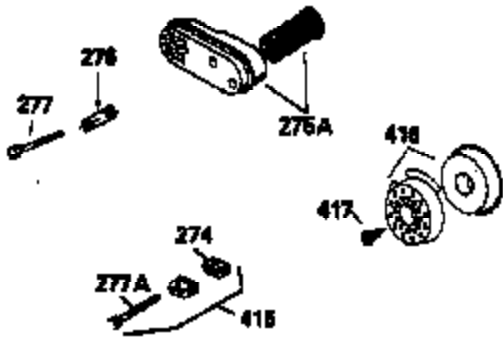

ILLUSTRATION SHOWS TYPICAL PARTS ONLY. ORDER BY PART NUMBER. PARTS NOT LISTED ARE SUPPLIED BY OEM.

VIEW 3 OF 3

Ref #	Part Number	Qty	Description
12A	36558	1	Breather Cover & Tube (Incl. 12B)
19	36281	1	Extension Spring
69	35261	1	* Mounting Flange Gasket
92	650815	1	Belleville Washer
182	6201	2	Screw, 1/4-28 x 7/8"
185	36544	1	Intake Pipe
186	34337	1	Governor Link
191	36559	1	S.E. Brake Bracket (Incl. 195)
223	650451	2	Screw, 1/4-20 x 1"
238	650932	2	Screw, 10-32 x 49/64"
241	35797	1	Air Cleaner Collar
245	35066	1	Air Cleaner Filter
250	35065	1	Air Cleaner Cover
277	650988	2	Screw, 1/4-20 x 2-5/16"
370A	36261	1	Lubrication Decal
416	36085	1	Spark Arrestor Kit (Incl. 416)(Optional)
417	650760	1	Screw, 8-32 x 3/8" (Optional)