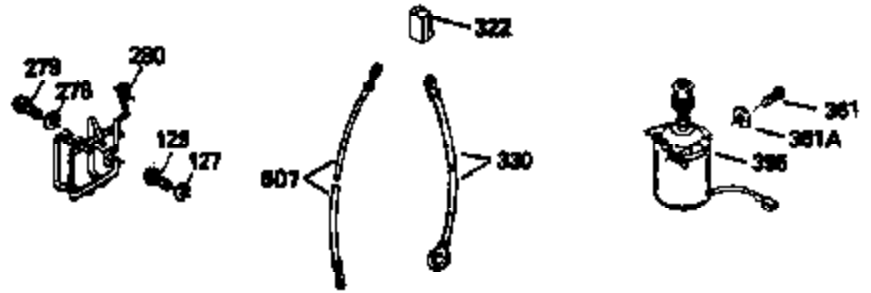

ILLUSTRATION SHOWS TYPICAL PARTS ONLY. ORDER BY PART NUMBER. PARTS NOT LISTED ARE SUPPLIED BY OEM.

VIEW 3 OF 3

Ref #	Part Number	Qty	Description
12A	36558	1	Breather Cover & Tube (Incl. 12B)
19	36281	1	Extension Spring
69	35261	1	* Mounting Flange Gasket
92	650815	1	Belleville Washer
182	6201	2	Screw, 1/4-28 x 7/8"
185	36544	1	Intake Pipe
186	34337	1	Governor Link
191	36559	1	S.E. Brake Bracket (Incl. 195)
223	650451	2	Screw, 1/4-20 x 1"
238	650932	2	Screw, 10-32 x 49/64"
241	35797	1	Air Cleaner Collar
245	35066	1	Air Cleaner Filter
250	35065	1	Air Cleaner Cover
277	650988	2	Screw, 1/4-20 x 2-5/16"
370A	36261	1	Lubrication Decal
416	36085	1	Spark Arrestor Kit (Incl. 416)(Optional)
417	650760	1	Screw, 8-32 x 3/8" (Optional)