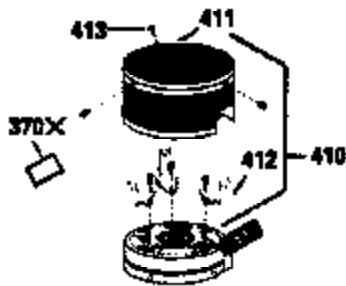

ILLUSTRATION SHOWS TYPICAL PARTS ONLY. ORDER BY PART NUMBER. PARTS NOT LISTED ARE SUPPLIED BY OEM.

VIEW 3 OF 3

Ref #	Part Number	Qty	Description
12A	36558	1	Breather Cover & Tube (Incl. 12B)
19	36281	1	Extension Spring
69	35261	1	* Mounting Flange Gasket
92	650815	1	Belleville Washer
182	6201	2	Screw, 1/4-28 x 7/8"
185	36544	1	Intake Pipe
186	34337	1	Governor Link
191	36559	1	S.E. Brake Bracket (Incl. 195)
223	650451	2	Screw, 1/4-20 x 1"
238	650932	2	Screw, 10-32 x 49/64"
241	35797	1	Air Cleaner Collar
245	35066	1	Air Cleaner Filter
250	35065	1	Air Cleaner Cover
277	650988	2	Screw, 1/4-20 x 2-5/16"
370A	36261	1	Lubrication Decal
416	36085	1	Spark Arrestor Kit (Incl. 416)(Optional)
417	650760	1	Screw, 8-32 x 3/8" (Optional)