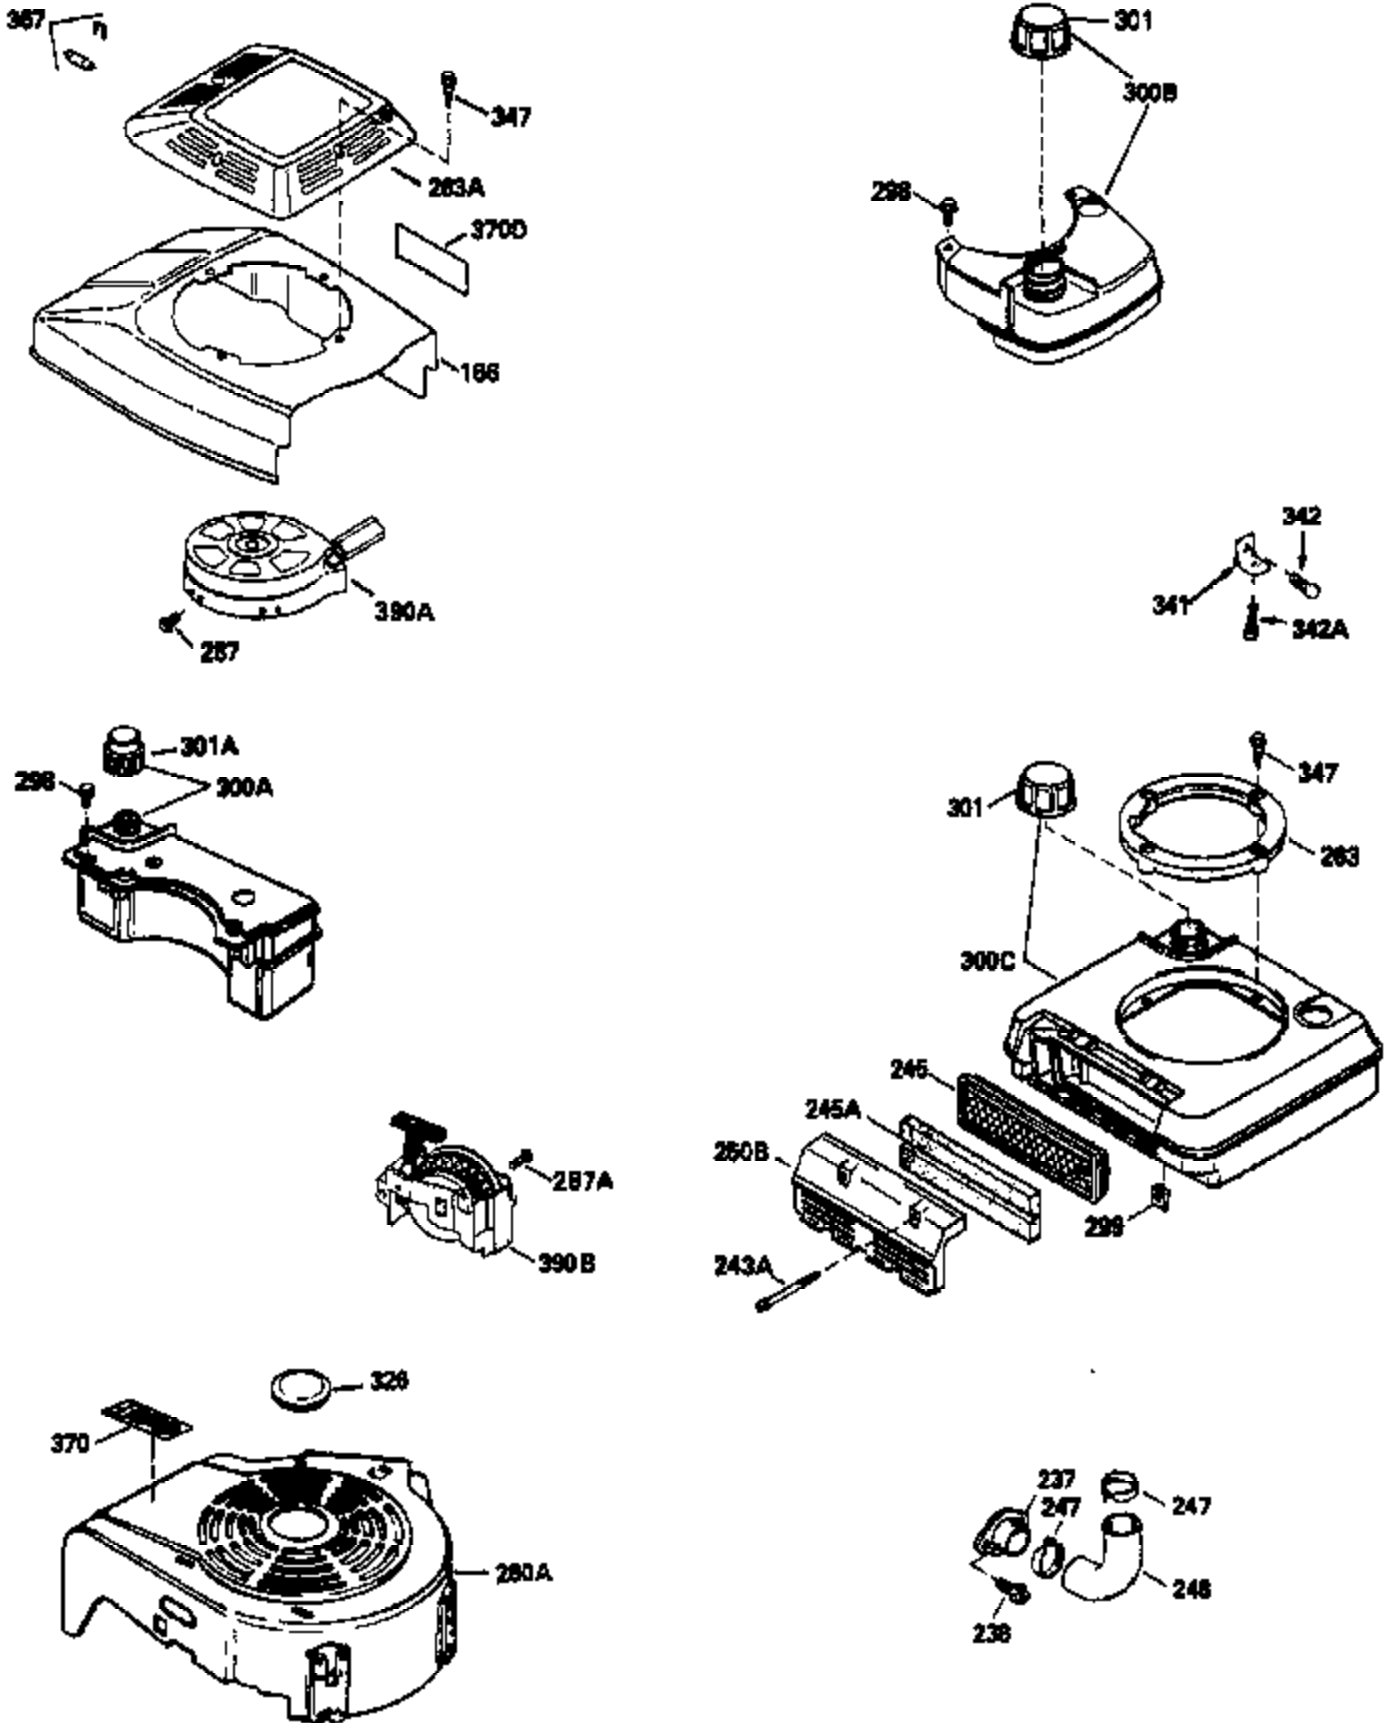

ILLUSTRATION SHOWS TYPICAL PARTS ONLY. ORDER BY PART NUMBER. PARTS NOT LISTED ARE SUPPLIED BY OEM.
VIEW 2 OF 3

Ref #	Part Number	Qty	Description
12A	36558	1	Breather Cover & Tube (Incl. 12B)
92	650815	1	Belleville Washer
166	35827	1	Engine Shroud
191	36559	1	S.E. Brake Bracket (Incl. 195)
238	650932	2	Screw, 10-32 x 49/64"
245	35066	1	Air Cleaner Filter
263A	35821	1	Starter Grill
287	650926	2	Screw, 8-32 x 21/64"
301	36246	1	Fuel Cap
347	650898A	4	Screw, 10-32 x 27/32"
370A	36261	1	Lubrication Decal
390	590702	1	Rewind Starter (NOTE: This engine could have been built with 590739 starter. Refer to the design of the rope pulley strength ribs for part identification. Individual starter parts do not interchange.)