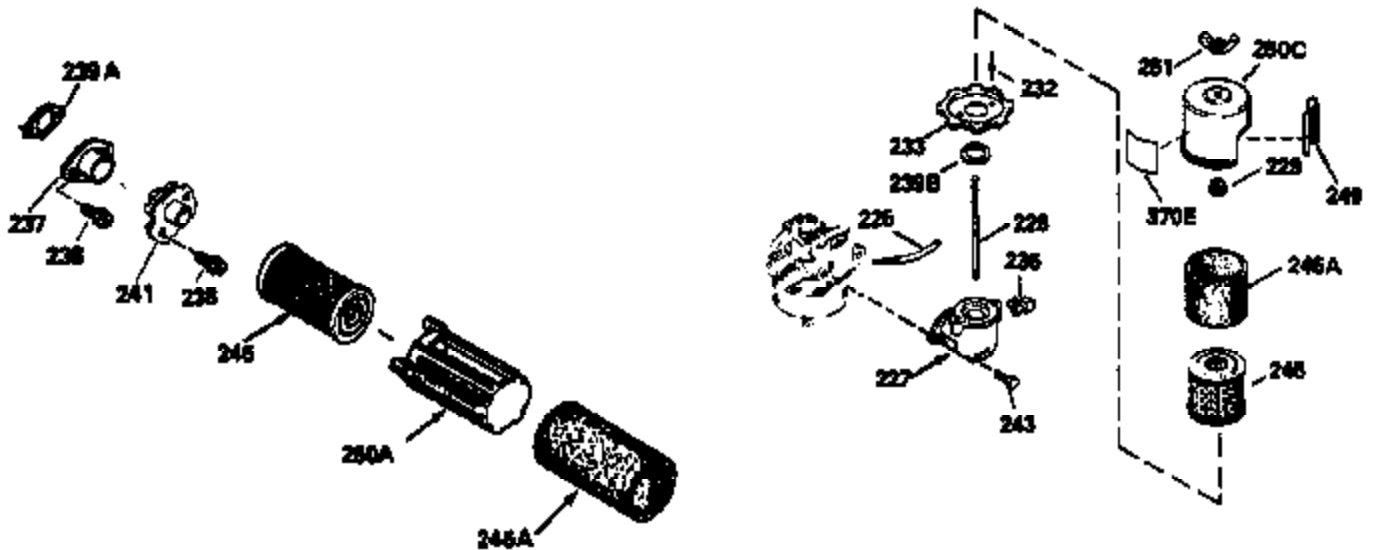

ILLUSTRATION SHOWS TYPICAL PARTS ONLY. ORDER BY PART NUMBER. PARTS NOT LISTED ARE SUPPLIED BY OEM.

VIEW 3 OF 3

Ref #	Part Number	Qty	Description
12A	36558	1	Breather Cover & Tube (Incl. 12B)
19	36281	1	Extension Spring
69	35261	1	* Mounting Flange Gasket
92	650815	1	Belleville Washer
182	6201	2	Screw, 1/4-28 x 7/8"
185	36544	1	Intake Pipe
186	34337	1	Governor Link
191	36559	1	S.E. Brake Bracket (Incl. 195)
223	650451	2	Screw, 1/4-20 x 1"
238	650932	2	Screw, 10-32 x 49/64"
241	35797	1	Air Cleaner Collar
245	35066	1	Air Cleaner Filter
250	35065	1	Air Cleaner Cover
277	650988	2	Screw, 1/4-20 x 2-5/16"
370A	36261	1	Lubrication Decal
416	36085	1	Spark Arrestor Kit (Incl. 416)(Optional)
417	650760	1	Screw, 8-32 x 3/8" (Optional)