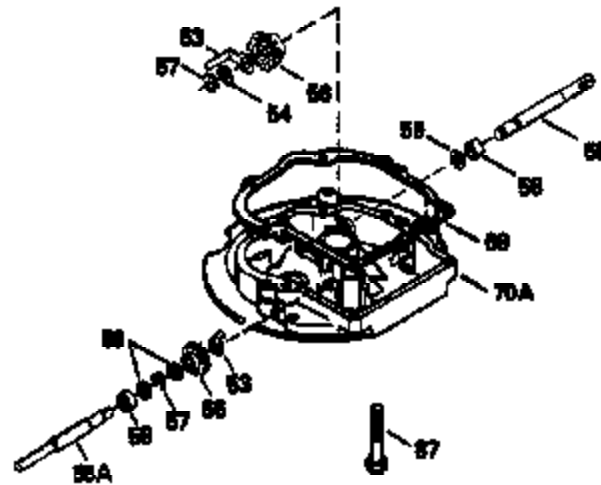

ILLUSTRATION SHOWS TYPICAL PARTS ONLY. ORDER BY PART NUMBER. PARTS NOT LISTED ARE SUPPLIED BY OEM.

VIEW 3 OF 3

Ref #	Part Number	Qty	Description
12A	36558	1	Breather Cover & Tube (Incl. 12B)
19	36281	1	Extension Spring
69	35261	1	* Mounting Flange Gasket
92	650815	1	Belleville Washer
182	6201	2	Screw, 1/4-28 x 7/8"
185	36544	1	Intake Pipe
186	34337	1	Governor Link
191	36559	1	S.E. Brake Bracket (Incl. 195)
223	650451	2	Screw, 1/4-20 x 1"
238	650932	2	Screw, 10-32 x 49/64"
241	35797	1	Air Cleaner Collar
245	35066	1	Air Cleaner Filter
250	35065	1	Air Cleaner Cover
277	650988	2	Screw, 1/4-20 x 2-5/16"
370A	36261	1	Lubrication Decal
416	36085	1	Spark Arrestor Kit (Incl. 416)(Optional)
417	650760	1	Screw, 8-32 x 3/8" (Optional)