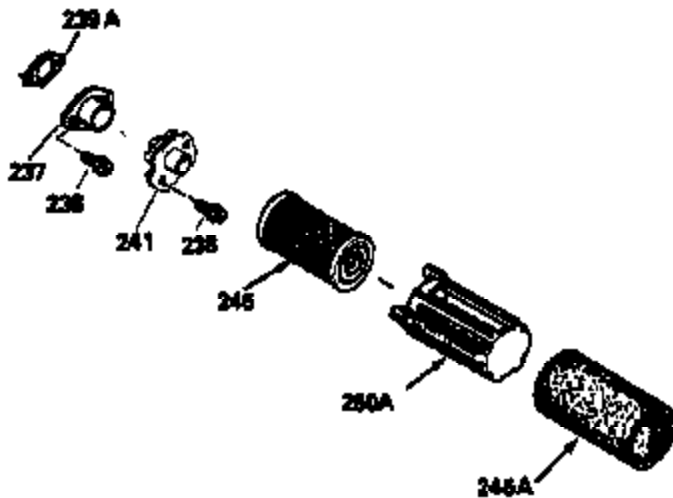

ILLUSTRATION SHOWS TYPICAL PARTS ONLY. ORDER BY PART NUMBER. PARTS NOT LISTED ARE SUPPLIED BY OEM.

VIEW 3 OF 3

Ref #	Part Number	Qty	Description
12A	36558	1	Breather Cover & Tube (Incl. 12B)
19	36281	1	Extension Spring
69	35261	1	* Mounting Flange Gasket
92	650815	1	Belleville Washer
127	650691	2	Washer
130A	650818	2	Screw, 5/16-18 x 1-1/2"
182	6201	2	Screw, 1/4-28 x 7/8"
185	36544		Intake Pipe
186	34337	1	Governor Link
191	36559	1	S.E. Brake Bracket (Incl. 195)
223	650451	2	Screw, 1/4-20 x 1"
238	650932	2	Screw, 10-32 x 49/64"
241	35797	1	Air Cleaner Collar
245	35066	1	Air Cleaner Filter
250	35986	1	Air Cleaner Cover
277	650988	2	Screw, 1/4-20 x 2-5/16"
359	36609	1	Starter Guard
370A	36261	1	Lubrication Decal