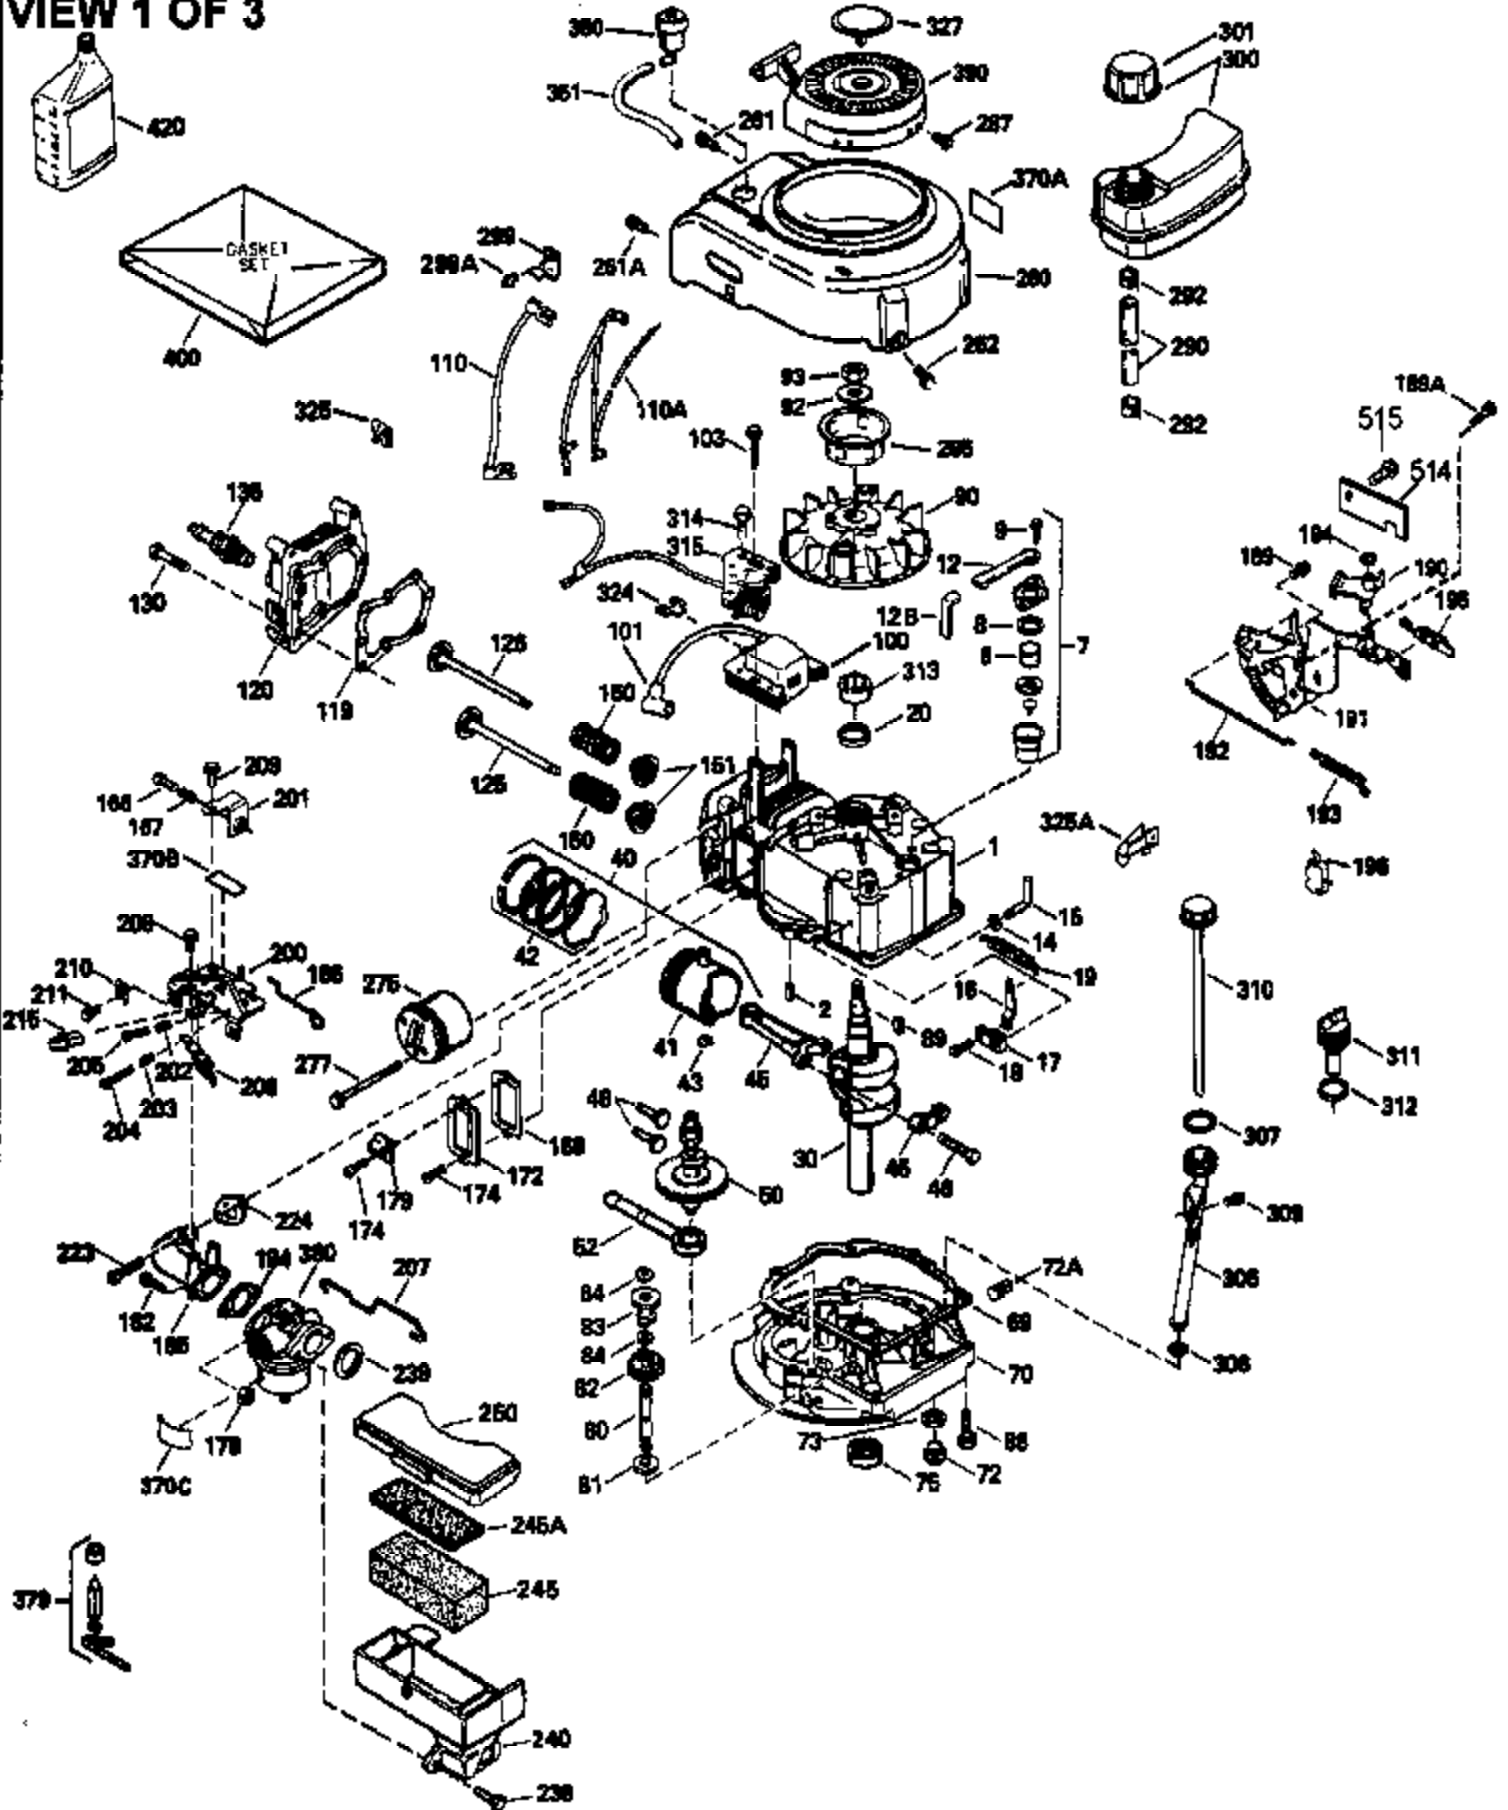

ILLUSTRATION SHOWS TYPICAL PARTS ONLY. ORDER BY PART NUMBER. PARTS NOT LISTED ARE SUPPLIED BY OEM.

VIEW 1 OF 3

Engine Parts List #1

Ref #	Part Number	Qty	Description
	1 36478A	1	Cylinder (Incl. 2,7,20 & 125)
	2 26727	2	Dowel Pin
	6 33734	1	Breather Element
	7 36557	1	Breather Ass'y. (Incl. 6 & 12A)
12B	34695	1	Breather Tube Elbow
12A	36558	1	Breather Cover & Tube (Incl. 12B)
	14 28277	1	Washer
	15 30589	1	Governor Rod (Incl. 14)
	16 32651	1	Governor Lever
	17 31335	1	Governor Lever Clamp
	18 651018	1	Screw, Torx T-15, 8-32 x 19/64"
	19 36281	1	Extension Spring
	20 32600	1	Oil Seal
	30 35801	1	Crankshaft
	40 36073	1	Piston, Pin & Ring Set (Std.)
	40 36074	1	Piston, Pin & Ring Set (.010" OS)
	40 36075	1	Piston, Pin & Ring Set (.020" OS)
	41 36070	1	Piston & Pin Ass'y. (Std.) (Incl. 43)
	41 36071	1	Piston & Pin Ass'y. (.010" OS) (Incl. 43)
	41 36072	1	Piston & Pin Ass'y. (.020" OS) (Incl. 43)
	42 36076	1	Ring Set (Std.)
	42 36077	1	Ring Set (.010" OS)
	42 36078	1	Ring Set (.020" OS)
	43 20381	2	Piston Pin Retaining Ring
	45 32875A	1	Connecting Rod Ass'y. (Incl. 46)
	46 32610A	2	Connecting Rod Bolt
	48 27241	2	Valve Lifter
	50 35992	1	Camshaft (MCR)
	52 29914	1	Oil Pump Ass'y.
	69 35261	1	* Mounting Flange Gasket
	70 34311D	1	Mounting Flange (Incl. 72 thru 83)
	72 30572	1	Oil Drain Plug (Incl. 73)
	73 28833	1	Drain Plug Gasket
	75 27897	1	Oil Seal
	80 30574A	1	Governor Shaft
	81 30590A	1	Washer
	82 30591	1	Governor Gear Ass'y. (Incl. 81)
	83 30588A	1	Governor Spool
	86 650488	6	Screw, 1/4-20 x 1-1/4"
	89 611004	1	Flywheel Key
	90 611109	1	Flywheel
	92 650815	1	Belleville Washer
	93 650816	1	Flywheel Nut
	100 34443A	1	Solid State Ignition
	101 610118	1	Spark Plug Cover
	103 651007	2	Screw, Torx T-15, 10-24 x 15/16"
	110 34961	1	Ground Wire
	119 36477	1	* Cylinder Head Gasket
	120 36476	1	Cylinder Head
	125 36471	1	Exhaust Valve (Std.) (Incl. 151)
	125 36472	1	Exhaust Valve (1/32" OS) (Incl. 151)
	126 29314B	1	Intake Valve (Std.) (Incl. 151)
	126 29315C	1	Intake Valve (1/32" OS) (Incl. 151)
	130 6021A	6	Screw, 5/16-18 x 1-1/2"
130A	650818	2	Screw, 5/16-18 x 1-1/2"
	135 35395	1	Resistor Spark Plug (RJ19LM)
	150 35991	2	Valve Spring
	151 31673	2	Valve Spring Cap