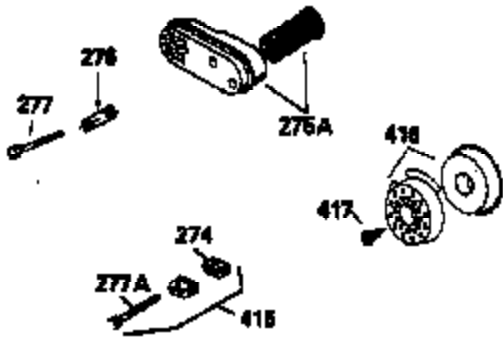

ILLUSTRATION SHOWS TYPICAL PARTS ONLY. ORDER BY PART NUMBER. PARTS NOT LISTED ARE SUPPLIED BY OEM.

VIEW 3 OF 3

Ref #	Part Number	Qty	Description
12A	36558	1	Breather Cover & Tube (Incl. 12B)
19	36281	1	Extension Spring
69	35261	1	* Mounting Flange Gasket
92	650815	1	Belleville Washer
127	650691	2	Washer
130A	650818	2	Screw, 5/16-18 x 1-1/2"
182	6201	2	Screw, 1/4-28 x 7/8"
185	36544		Intake Pipe
186	34337	1	Governor Link
191	36559	1	S.E. Brake Bracket (Incl. 195)
223	650451	2	Screw, 1/4-20 x 1"
238	650932	2	Screw, 10-32 x 49/64"
241	35797	1	Air Cleaner Collar
245	35066	1	Air Cleaner Filter
250	35986	1	Air Cleaner Cover
277	650988	2	Screw, 1/4-20 x 2-5/16"
359	36609	1	Starter Guard
370A	36261	1	Lubrication Decal