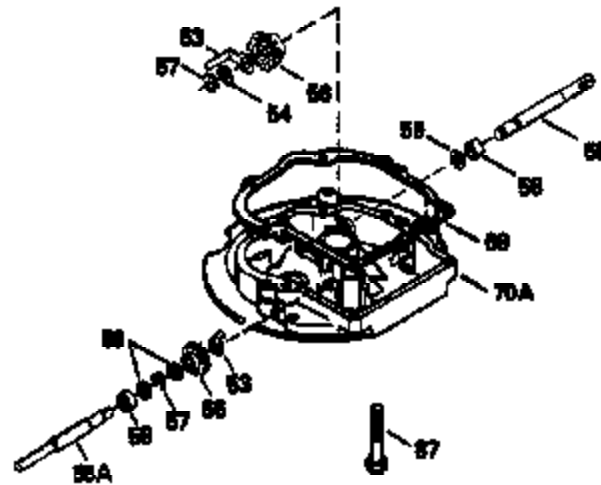

ILLUSTRATION SHOWS TYPICAL PARTS ONLY. ORDER BY PART NUMBER. PARTS NOT LISTED ARE SUPPLIED BY OEM.

VIEW 3 OF 3

Ref #	Part Number	Qty	Description
12A	36558	1	Breather Cover & Tube (Incl. 12B)
19	36281	1	Extension Spring
69	35261	1	* Mounting Flange Gasket
92	650815	1	Belleville Washer
127	650691	2	Washer
130A	650818	2	Screw, 5/16-18 x 1-1/2"
182	6201	2	Screw, 1/4-28 x 7/8"
185	36544		Intake Pipe
186	34337	1	Governor Link
191	36559	1	S.E. Brake Bracket (Incl. 195)
223	650451	2	Screw, 1/4-20 x 1"
238	650932	2	Screw, 10-32 x 49/64"
241	35797	1	Air Cleaner Collar
245	35066	1	Air Cleaner Filter
250	35986	1	Air Cleaner Cover
277	650988	2	Screw, 1/4-20 x 2-5/16"
359	36609	1	Starter Guard
370A	36261	1	Lubrication Decal