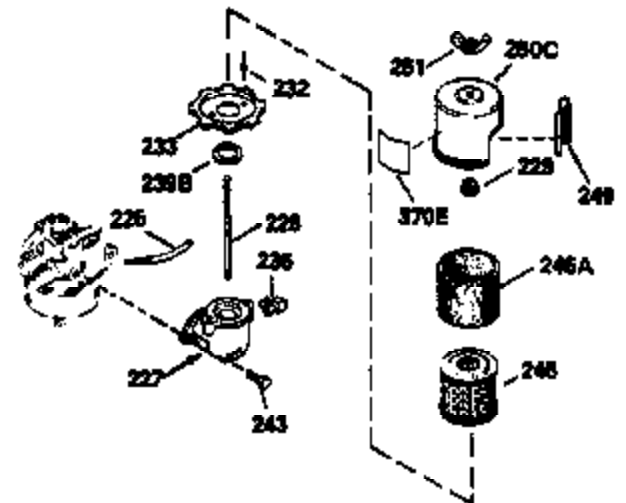

ILLUSTRATION SHOWS TYPICAL PARTS ONLY. ORDER BY PART NUMBER. PARTS NOT LISTED ARE SUPPLIED BY OEM.

VIEW 3 OF 3

Ref #	Part Number	Qty	Description
12A	36558	1	Breather Cover & Tube (Incl. 12B)
19	36281	1	Extension Spring
69	35261	1	* Mounting Flange Gasket
92	650815	1	Belleville Washer
127	650691	2	Washer
130A	650818	2	Screw, 5/16-18 x 1-1/2"
182	6201	2	Screw, 1/4-28 x 7/8"
185	36544		Intake Pipe
186	34337	1	Governor Link
191	36559	1	S.E. Brake Bracket (Incl. 195)
223	650451	2	Screw, 1/4-20 x 1"
238	650932	2	Screw, 10-32 x 49/64"
241	35797	1	Air Cleaner Collar
245	35066	1	Air Cleaner Filter
250	35986	1	Air Cleaner Cover
277	650988	2	Screw, 1/4-20 x 2-5/16"
359	36609	1	Starter Guard
370A	36261	1	Lubrication Decal