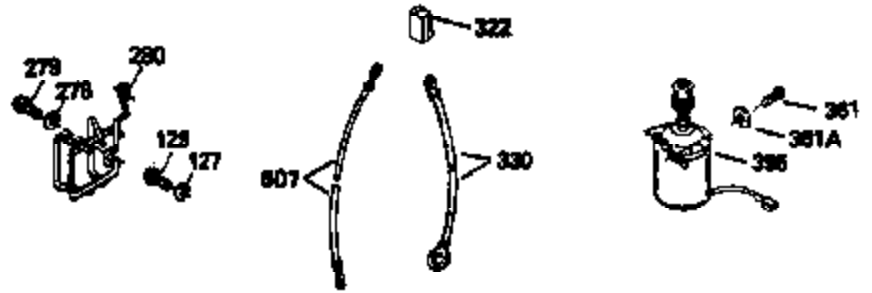

ILLUSTRATION SHOWS TYPICAL PARTS ONLY. ORDER BY PART NUMBER. PARTS NOT LISTED ARE SUPPLIED BY OEM.

VIEW 3 OF 3

Ref #	Part Number	Qty	Description
12A	36558	1	Breather Cover & Tube (Incl. 12B)
19	36281	1	Extension Spring
69	35261	1	* Mounting Flange Gasket
92	650815	1	Belleville Washer
127	650691	2	Washer
130A	650818	2	Screw, 5/16-18 x 1-1/2"
182	6201	2	Screw, 1/4-28 x 7/8"
185	36544		Intake Pipe
186	34337	1	Governor Link
191	36559	1	S.E. Brake Bracket (Incl. 195)
223	650451	2	Screw, 1/4-20 x 1"
238	650932	2	Screw, 10-32 x 49/64"
241	35797	1	Air Cleaner Collar
245	35066	1	Air Cleaner Filter
250	35986	1	Air Cleaner Cover
277	650988	2	Screw, 1/4-20 x 2-5/16"
359	36609	1	Starter Guard
370A	36261	1	Lubrication Decal