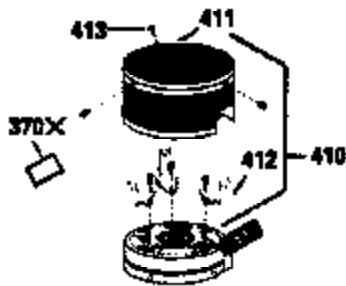

ILLUSTRATION SHOWS TYPICAL PARTS ONLY. ORDER BY PART NUMBER. PARTS NOT LISTED ARE SUPPLIED BY OEM.

VIEW 3 OF 3

Ref #	Part Number	Qty	Description
12A	36558	1	Breather Cover & Tube (Incl. 12B)
19	36281	1	Extension Spring
69	35261	1	* Mounting Flange Gasket
92	650815	1	Belleville Washer
127	650691	2	Washer
130A	650818	2	Screw, 5/16-18 x 1-1/2"
182	6201	2	Screw, 1/4-28 x 7/8"
185	36544		Intake Pipe
186	34337	1	Governor Link
191	36559	1	S.E. Brake Bracket (Incl. 195)
223	650451	2	Screw, 1/4-20 x 1"
238	650932	2	Screw, 10-32 x 49/64"
241	35797	1	Air Cleaner Collar
245	35066	1	Air Cleaner Filter
250	35986	1	Air Cleaner Cover
277	650988	2	Screw, 1/4-20 x 2-5/16"
359	36609	1	Starter Guard
370A	36261	1	Lubrication Decal