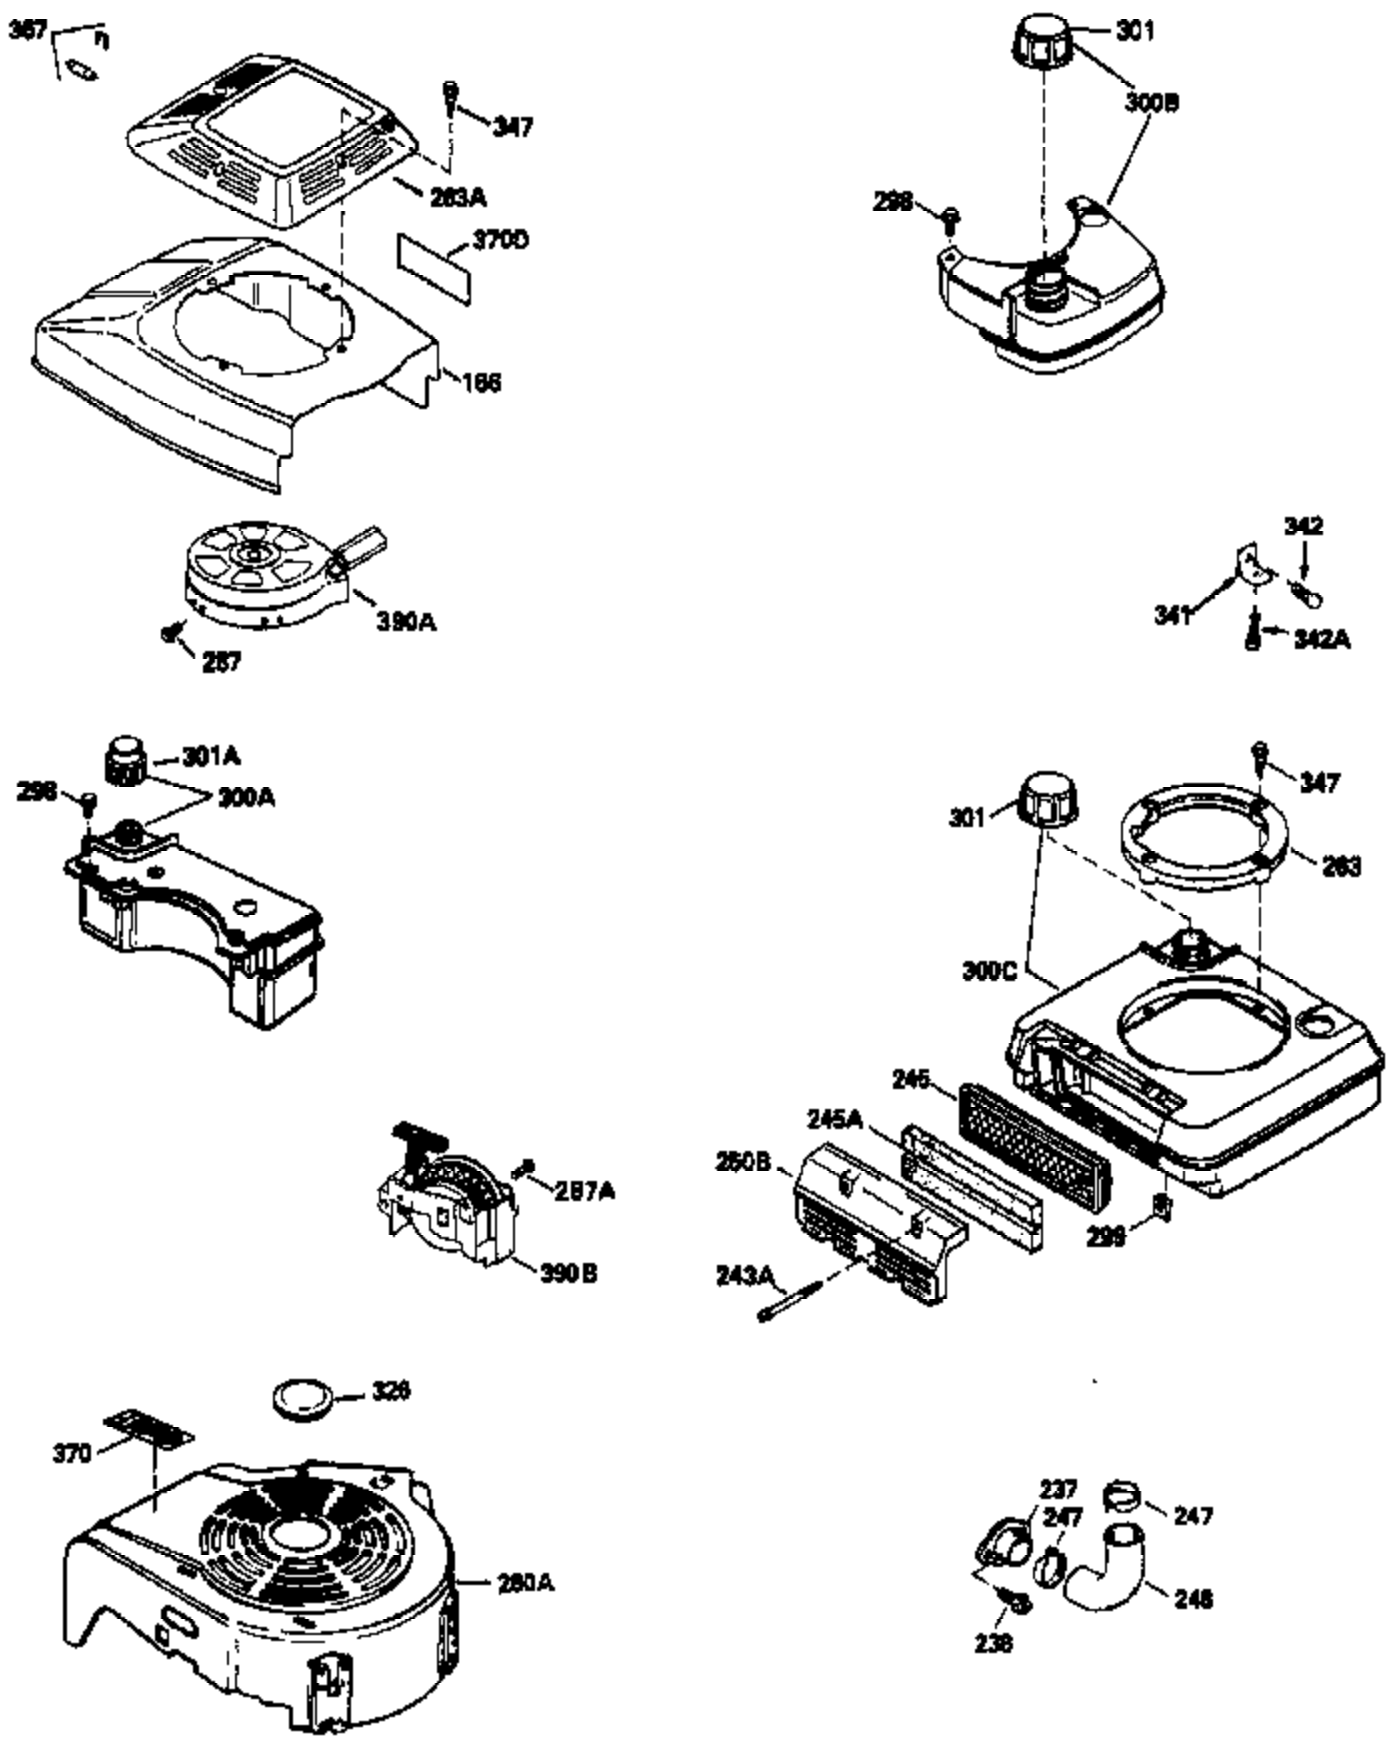

ILLUSTRATION SHOWS TYPICAL PARTS ONLY. ORDER BY PART NUMBER. PARTS NOT LISTED ARE SUPPLIED BY OEM.
VIEW 2 OF 3

Ref #	Part Number	Qty	Description
12A	36558	1	Breather Cover & Tube (Incl. 12B)
92	650815	1	Belleville Washer
130A	650818	2	Screw, 5/16-18 x 1-1/2"
166	35827	1	Engine Shroud
191	36559	1	S.E. Brake Bracket (Incl. 195)
238	650932	2	Screw, 10-32 x 49/64"
245	35066	1	Air Cleaner Filter
263A	35821	1	Starter Grill
287	650926	2	Screw, 8-32 x 21/64"
301	36246	1	Fuel Cap
347	650898A	4	Screw, 10-32 x 27/32"
359	36609	1	Starter Guard
370A	36261	1	Lubrication Decal
390	590702	1	Rewind Starter (NOTE: This engine could have been built with 590739 starter. Refer to the design of the rope pulley strength ribs for part identification. Individual starter parts do not interchange. Refer to service bulletin 116.)