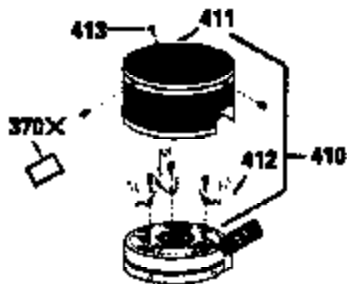

ILLUSTRATION SHOWS TYPICAL PARTS ONLY. ORDER BY PART NUMBER. PARTS NOT LISTED ARE SUPPLIED BY OEM.

VIEW 3 OF 3