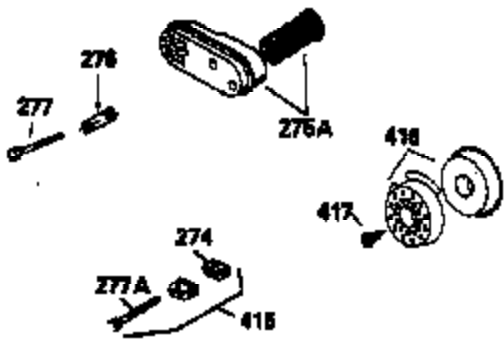

ILLUSTRATION SHOWS TYPICAL PARTS ONLY. ORDER BY PART NUMBER. PARTS NOT LISTED ARE SUPPLIED BY OEM.

VIEW 3 OF 3