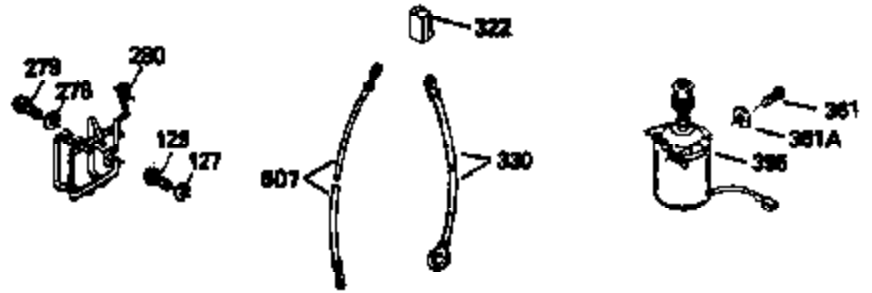

ILLUSTRATION SHOWS TYPICAL PARTS ONLY. ORDER BY PART NUMBER. PARTS NOT LISTED ARE SUPPLIED BY OEM.

VIEW 3 OF 3