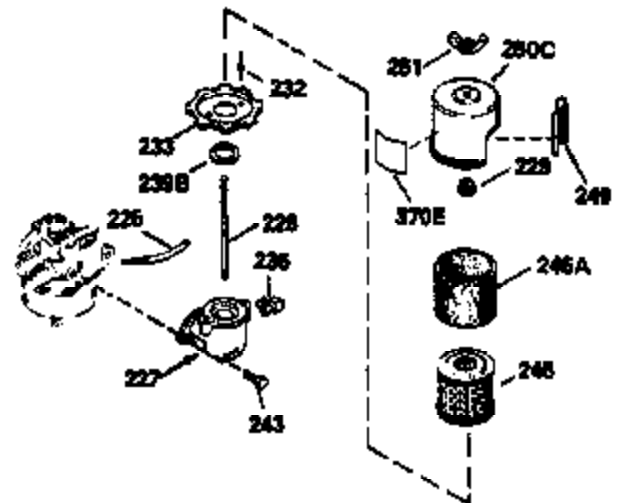

ILLUSTRATION SHOWS TYPICAL PARTS ONLY. ORDER BY PART NUMBER. PARTS NOT LISTED ARE SUPPLIED BY OEM.

VIEW 3 OF 3