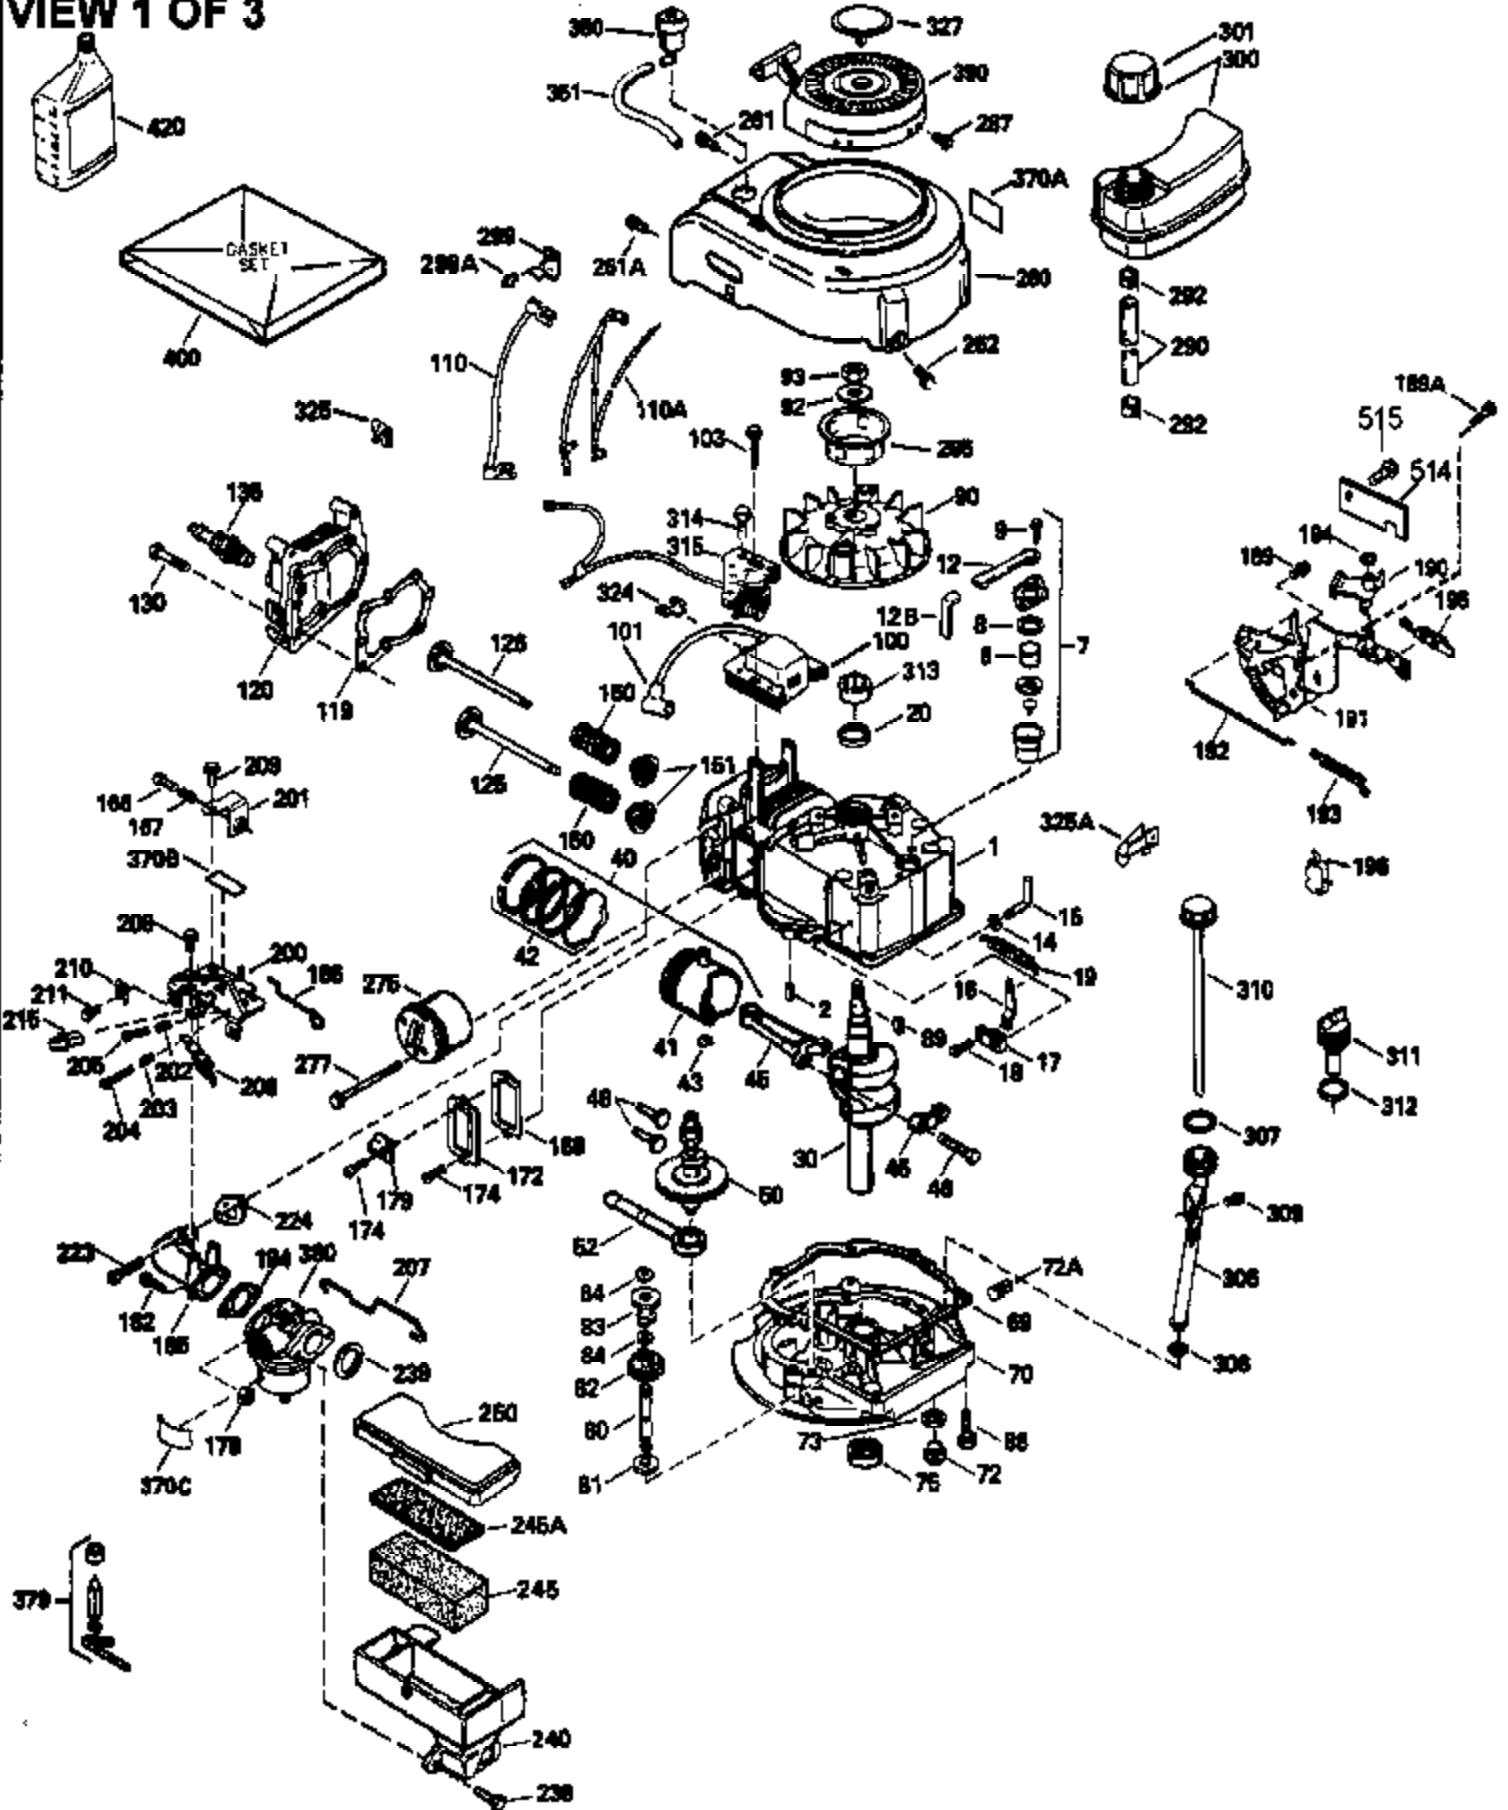

ILLUSTRATION SHOWS TYPICAL PARTS ONLY. ORDER BY PART NUMBER. PARTS NOT LISTED ARE SUPPLIED BY OEM.

VIEW 1 OF 3