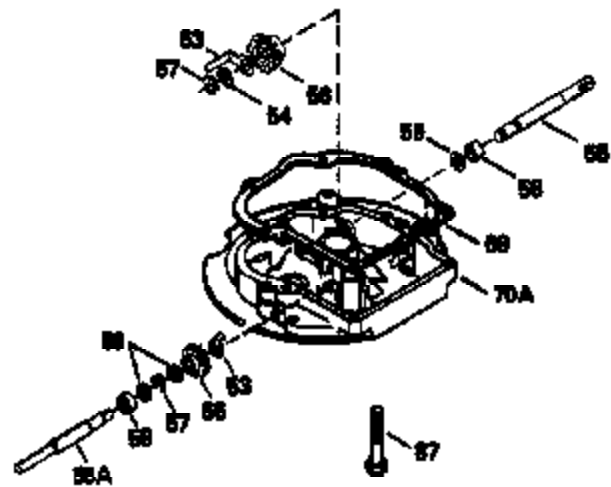

ILLUSTRATION SHOWS TYPICAL PARTS ONLY. ORDER BY PART NUMBER. PARTS NOT LISTED ARE SUPPLIED BY OEM.

VIEW 3 OF 3