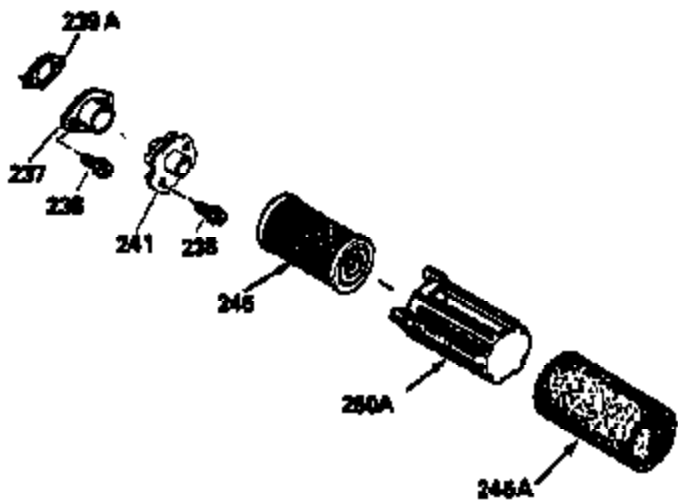

ILLUSTRATION SHOWS TYPICAL PARTS ONLY. ORDER BY PART NUMBER. PARTS NOT LISTED ARE SUPPLIED BY OEM.

VIEW 3 OF 3