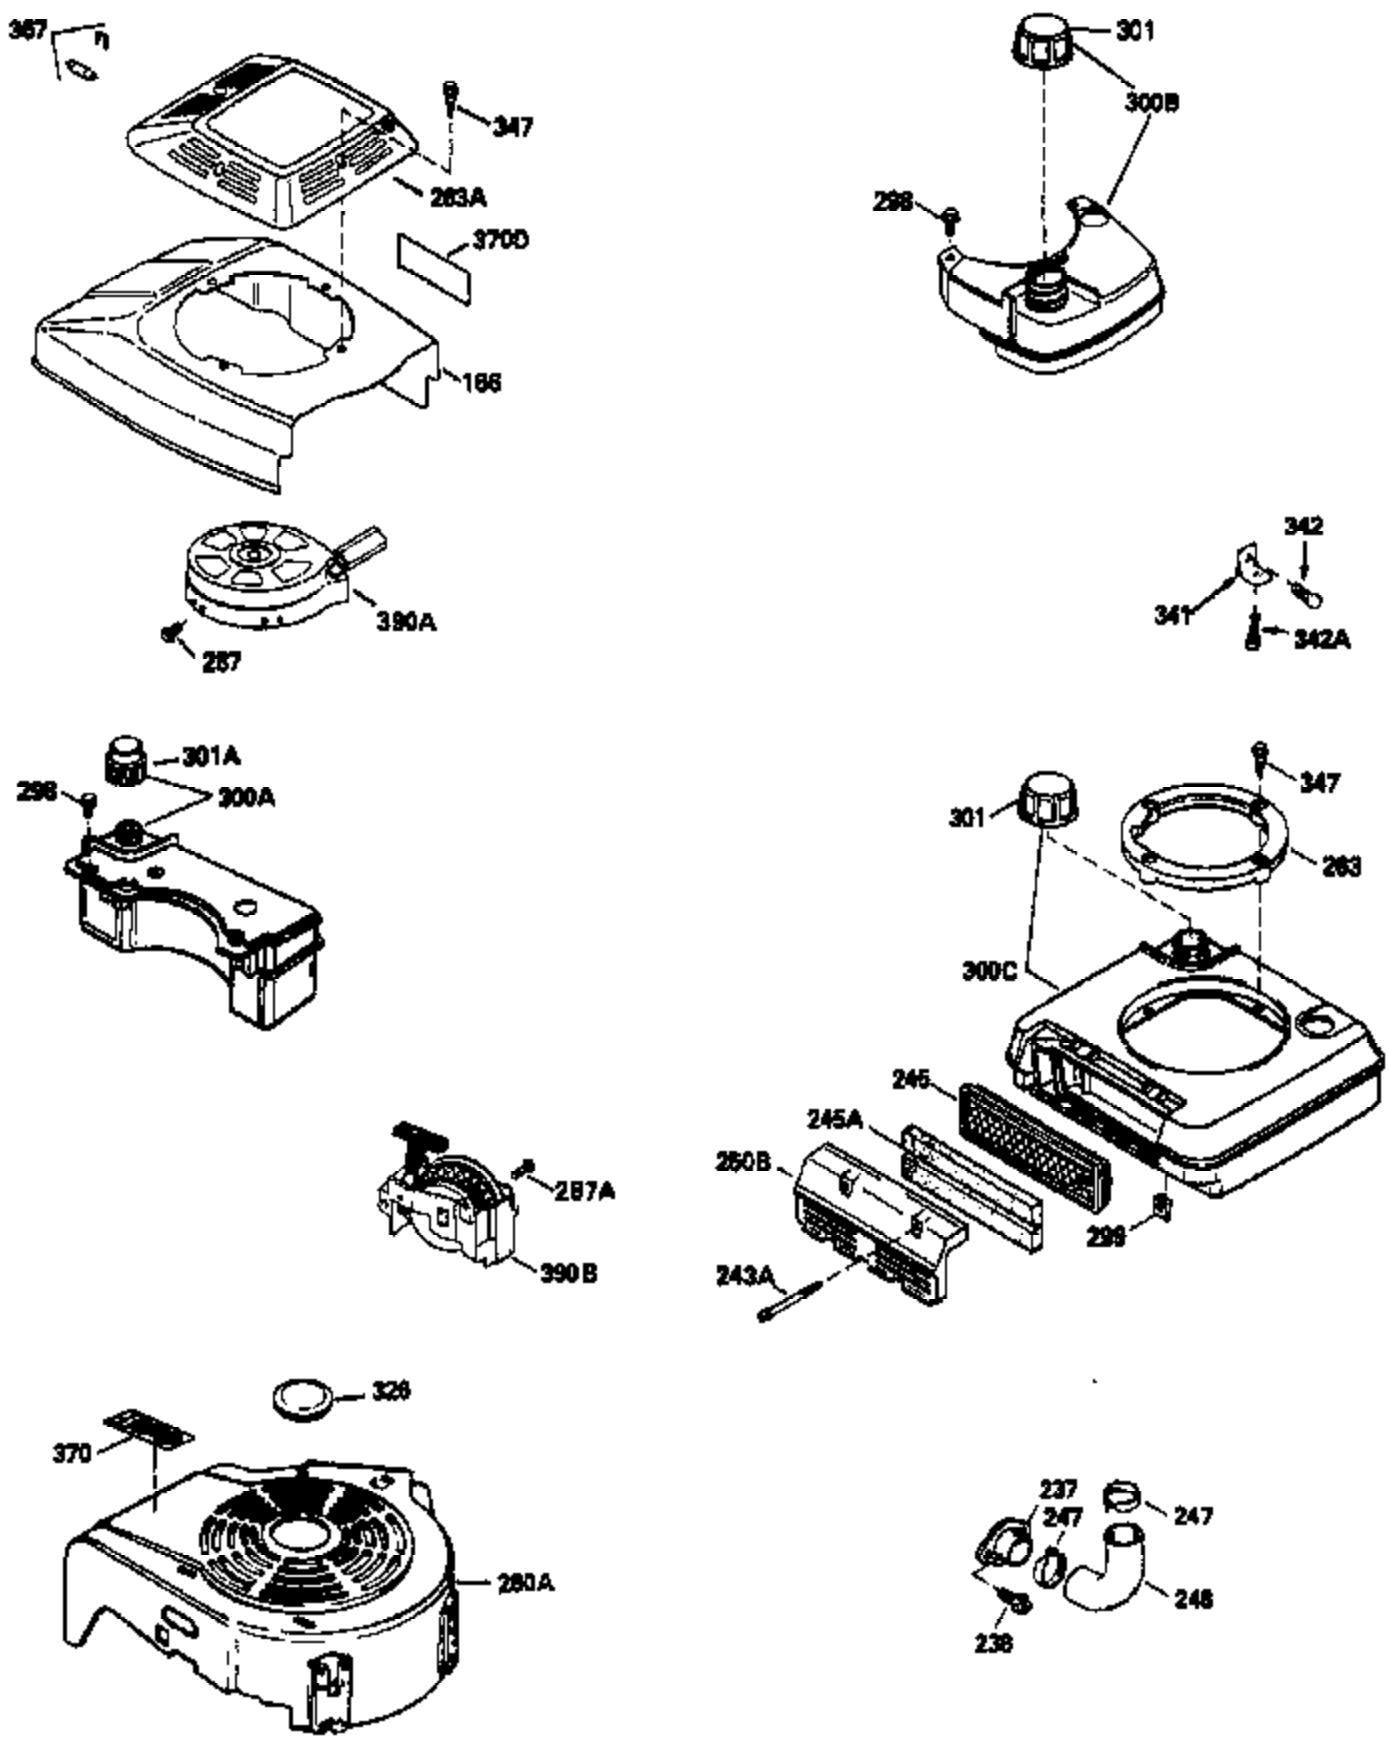

Ref #	Part Number	Qty	Description
169	27234A	1	* Valve Cover Gasket
172	32755	1	Valve Cover
174	30200	2	Screw, 10-24 x 9/16"
178	29752	2	Nut & Lock Washer, 1/4-28
182	6201	2	Screw, 1/4-28 x 7/8"
184	26756	1	* Carburetor To Intake Pipe Gasket
185	36544		Intake Pipe
186	34337	1	Governor Link
189	650839	2	Screw, 1/4-20 x 3/8"
189A	650844	1	Screw, 1/4-20 x 3/4"
191	36559	1	S.E. Brake Bracket (Incl. 195)
195	610973	1	Terminal
200	36707	1	Control Bracket (Incl. 202 thru 205)
202	36482	1	Compression Spring
203	36482	1	Compression Spring
204	651020	1	Screw, Torx T-10, 5-40 x 33/64"
205	651019	1	Screw, Torx T-10, 6-32 x 41/64"
207	34336	1	Throttle Link
209	30200	2	Screw, 10-24 x 9/16"
210	27793	1	Conduit Clip
211	28942	1	Screw, 10-32 x 3/8"
223	650451	2	Screw, 1/4-20 x 1"
224	34690A	1	* Intake Pipe Gasket
238	650932	2	Screw, 10-32 x 49/64"
239	34338	1	* Air Cleaner Gasket
245	35066	1	Air Cleaner Filter
260	36610	1	Blower Housing
261	30200	2	Screw, 10-24 x 9/16"
262	650831	2	Screw, 1/4-20 x 1/2"
275	36491	1	Muffler (Incl. 277)
277	650988	2	Screw, 1/4-20 x 2-5/16"
285	35000A	1	Starter Cup
287	650926	2	Screw, 8-32 x 21/64"
290	34357	1	Fuel Line
292	26460	2	Fuel Line Clamp
300	35586	1	Fuel Tank (Incl. 292 & 301)
301	36246	1	Fuel Cap
305	35819A	1	Oil Fill Tube
306	34265	1	* "O"-Ring
307	35499	1	"O"-Ring
309	651014	1	Screw, 10-32 x 7/16"
310	35822	1	Dipstick
313	34080	1	Spacer
359	36609	1	Starter Guard
370A	36261	1	Lubrication Decal
380	632681	1	Carburetor (Incl. 184)
390	590702	1	Rewind Starter (NOTE: This engine could have been built with 590637 starter. Refer to the design of the air intake louvers for part identification. Individual starter parts do not interchange.)
400	36481	1	* Gasket Set (Incl. items marked PK in notes) Incl. part #'s 26756 (1), 27234A (1), 33735 (1), 34265 (1), 34338 (1), 34690A (1), 35261 (1), 36477 (1)
420	730225	1	SAE 30 4-Cycle Engine Oil (Quart)

ILLUSTRATION SHOWS TYPICAL PARTS ONLY. ORDER BY PART NUMBER. PARTS NOT LISTED ARE SUPPLIED BY OEM.
VIEW 2 OF 3