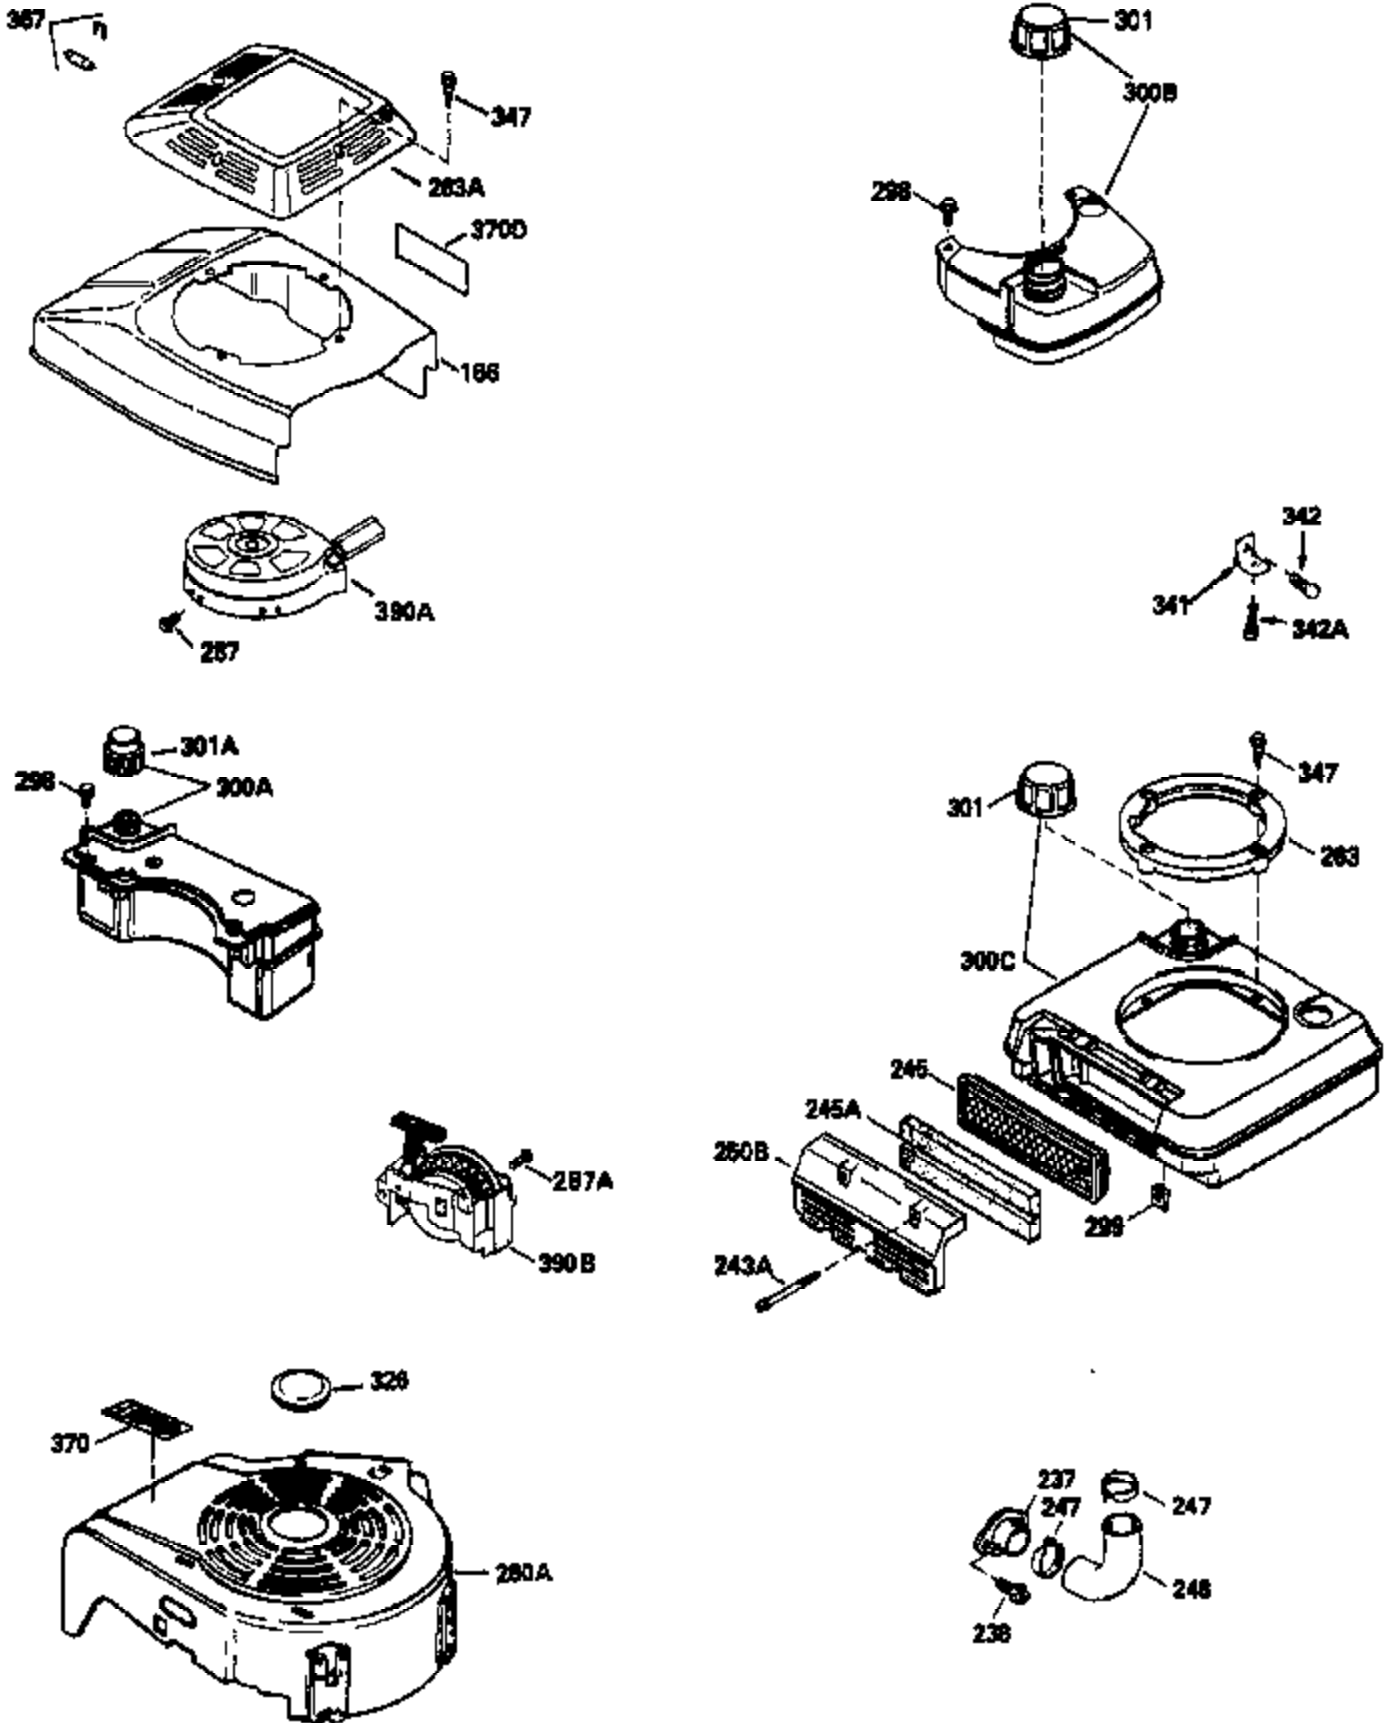

ILLUSTRATION SHOWS TYPICAL PARTS ONLY. ORDER BY PART NUMBER. PARTS NOT LISTED ARE SUPPLIED BY OEM.

VIEW 2 OF 3

Engine Parts List #2

Ref #	Part Number	Qty	Description
12A	36558	1	Breather Cover & Tube (Incl. 12B)
92	650815	1	Belleville Washer
130B	650818	2	Screw, 5/16-18 x 1-1/2"
191	36559	1	S.E. Brake Bracket (Incl. 195)
238	650932	2	Screw, 10-32 x 49/64"
245	35066	1	Air Cleaner Filter
287	650926	2	Screw, 8-32 x 21/64"
301	35355	1	Fuel Cap
370A	36261	1	Lubrication Decal
390	590702	1	Rewind Starter (NOTE: This engine could have been built with 590739 starter. Refer to the design of the rope pulley strength ribs for part identification. Individual starter parts do not interchange. Refer to service bulletin 116.)