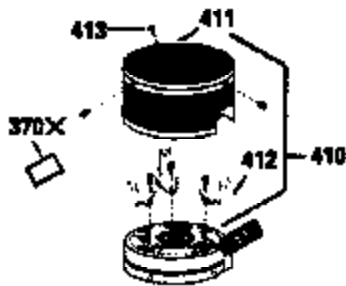

ILLUSTRATION SHOWS TYPICAL PARTS ONLY. ORDER BY PART NUMBER. PARTS NOT LISTED ARE SUPPLIED BY OEM.

VIEW 3 OF 3

Ref #	Part Number	Qty	Description
12A	36558	1	Breather Cover & Tube (Incl. 12B)
19	35998	1	Extension Spring
69	35261	1	* Mounting Flange Gasket
92	650815	1	Belleville Washer
127	650691	2	Washer
130B	650818	2	Screw, 5/16-18 x 1-1/2"
182	6201	2	Screw, 1/4-28 x 7/8"
185	36544	1	Intake Pipe
186	36255	1	Governor Link
191	36559	1	S.E. Brake Bracket (Incl. 195)
223	650451	2	Screw, 1/4-20 x 1"
238	650932	2	Screw, 10-32 x 49/64"
241	35797	1	Air Cleaner Collar
245	35066	1	Air Cleaner Filter
250	35986	1	Air Cleaner Cover
277	650988	2	Screw, 1/4-20 x 2-5/16"
370A	36261	1	Lubrication Decal
416	36085	1	Spark Arrestor Kit (Incl. 417)(Optional)
417	650760	1	Screw, 8-32 x 3/8" (Optional)