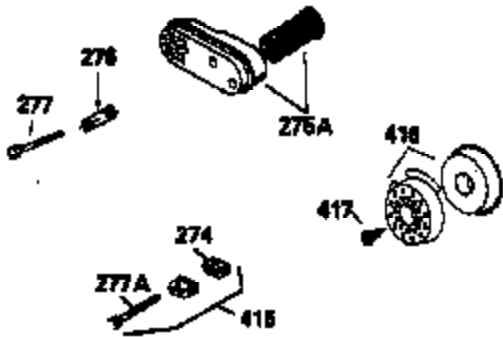

ILLUSTRATION SHOWS TYPICAL PARTS ONLY. ORDER BY PART NUMBER. PARTS NOT LISTED ARE SUPPLIED BY OEM.

VIEW 3 OF 3

Ref #	Part Number	Qty	Description
12A	36558	1	Breather Cover & Tube (Incl. 12B)
19	35998	1	Extension Spring
69	35261	1	* Mounting Flange Gasket
92	650815	1	Belleville Washer
127	650691	2	Washer
130B	650818	2	Screw, 5/16-18 x 1-1/2"
182	6201	2	Screw, 1/4-28 x 7/8"
185	36544	1	Intake Pipe
186	36255	1	Governor Link
191	36559	1	S.E. Brake Bracket (Incl. 195)
223	650451	2	Screw, 1/4-20 x 1"
238	650932	2	Screw, 10-32 x 49/64"
241	35797	1	Air Cleaner Collar
245	35066	1	Air Cleaner Filter
250	35986	1	Air Cleaner Cover
277	650988	2	Screw, 1/4-20 x 2-5/16"
370A	36261	1	Lubrication Decal
416	36085	1	Spark Arrestor Kit (Incl. 417)(Optional)
417	650760	1	Screw, 8-32 x 3/8" (Optional)