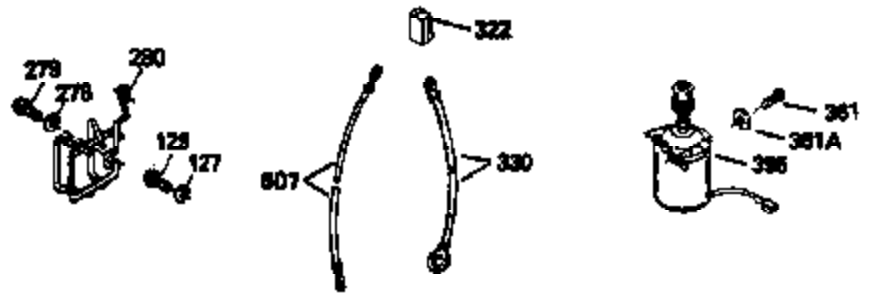

ILLUSTRATION SHOWS TYPICAL PARTS ONLY. ORDER BY PART NUMBER. PARTS NOT LISTED ARE SUPPLIED BY OEM.

VIEW 3 OF 3

Ref #	Part Number	Qty	Description
12A	36558	1	Breather Cover & Tube (Incl. 12B)
19	35998	1	Extension Spring
69	35261	1	* Mounting Flange Gasket
92	650815	1	Belleville Washer
127	650691	2	Washer
130B	650818	2	Screw, 5/16-18 x 1-1/2"
182	6201	2	Screw, 1/4-28 x 7/8"
185	36544	1	Intake Pipe
186	36255	1	Governor Link
191	36559	1	S.E. Brake Bracket (Incl. 195)
223	650451	2	Screw, 1/4-20 x 1"
238	650932	2	Screw, 10-32 x 49/64"
241	35797	1	Air Cleaner Collar
245	35066	1	Air Cleaner Filter
250	35986	1	Air Cleaner Cover
277	650988	2	Screw, 1/4-20 x 2-5/16"
370A	36261	1	Lubrication Decal
416	36085	1	Spark Arrestor Kit (Incl. 417)(Optional)
417	650760	1	Screw, 8-32 x 3/8" (Optional)