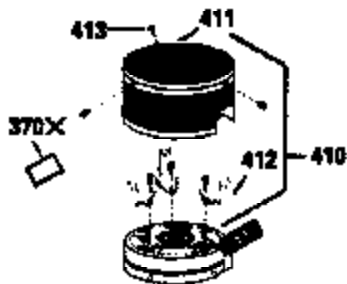

Ref #	Part Number	Qty	Description
92	650815	1	Belleville Washer
191	36559	1	S.E. Brake Bracket (Incl. 195)
238	650932	2	Screw, 10-32 x 49/64"
245	35066	1	Air Cleaner Filter
287	650926	2	Screw, 8-32 x 21/64"
301	35355	1	Fuel Cap
370A	36261	1	Lubrication Decal
390	590702	1	Rewind Starter (NOTE: This engine could have been built with 590637 starter. Refer to the design of the air intake louvers for part identification. Individual starter parts do not interchange.)

ILLUSTRATION SHOWS TYPICAL PARTS ONLY. ORDER BY PART NUMBER. PARTS NOT LISTED ARE SUPPLIED BY OEM.

VIEW 3 OF 3