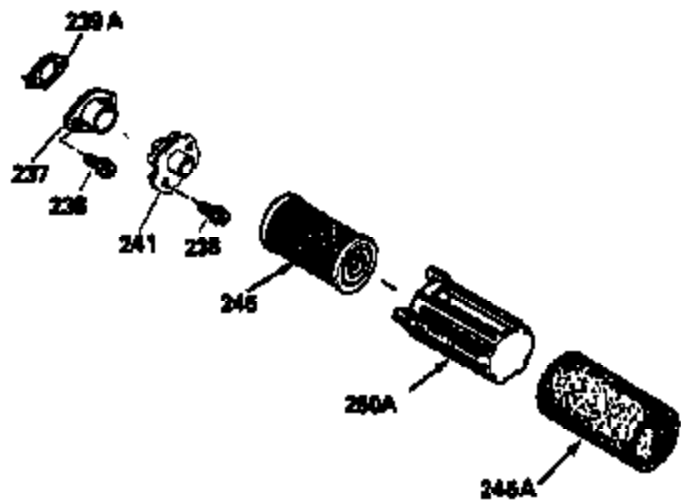

Ref #	Part Number	Qty	Description
92	650815	1	Belleville Washer
191	36559	1	S.E. Brake Bracket (Incl. 195)
238	650932	2	Screw, 10-32 x 49/64"
245	35066	1	Air Cleaner Filter
287	650926	2	Screw, 8-32 x 21/64"
301	35355	1	Fuel Cap
370A	36261	1	Lubrication Decal
390	590702	1	Rewind Starter (NOTE: This engine could have been built with 590637 starter. Refer to the design of the air intake louvers for part identification. Individual starter parts do not interchange.)

ILLUSTRATION SHOWS TYPICAL PARTS ONLY. ORDER BY PART NUMBER. PARTS NOT LISTED ARE SUPPLIED BY OEM.

VIEW 3 OF 3