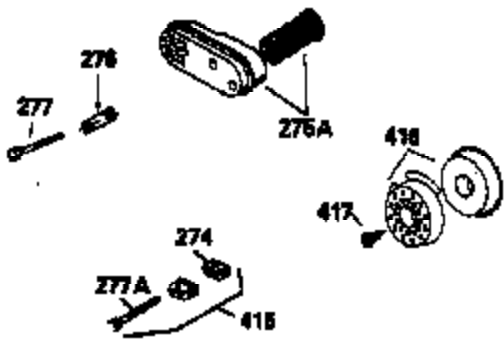

Ref #	Part Number	Qty	Description
92	650815	1	Belleville Washer
191	36559	1	S.E. Brake Bracket (Incl. 195)
238	650932	2	Screw, 10-32 x 49/64"
245	35066	1	Air Cleaner Filter
287	650926	2	Screw, 8-32 x 21/64"
301	35355	1	Fuel Cap
370A	36261	1	Lubrication Decal
390	590702	1	Rewind Starter (NOTE: This engine could have been built with 590637 starter. Refer to the design of the air intake louvers for part identification. Individual starter parts do not interchange.)

ILLUSTRATION SHOWS TYPICAL PARTS ONLY. ORDER BY PART NUMBER. PARTS NOT LISTED ARE SUPPLIED BY OEM.

VIEW 3 OF 3