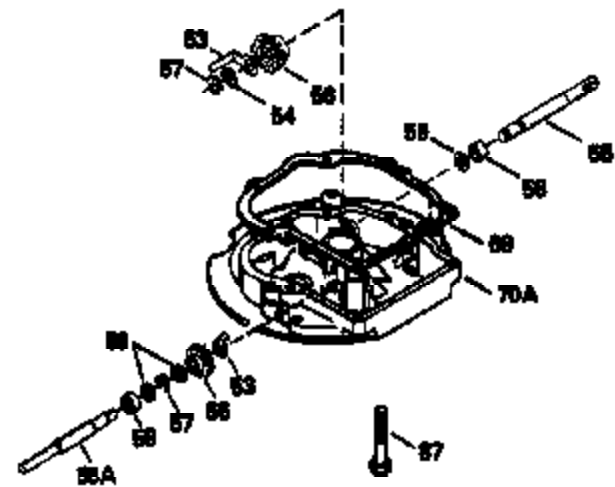

Ref #	Part Number	Qty	Description
92	650815	1	Belleville Washer
191	36559	1	S.E. Brake Bracket (Incl. 195)
238	650932	2	Screw, 10-32 x 49/64"
245	35066	1	Air Cleaner Filter
287	650926	2	Screw, 8-32 x 21/64"
301	35355	1	Fuel Cap
370A	36261	1	Lubrication Decal
390	590702	1	Rewind Starter (NOTE: This engine could have been built with 590637 starter. Refer to the design of the air intake louvers for part identification. Individual starter parts do not interchange.)

ILLUSTRATION SHOWS TYPICAL PARTS ONLY. ORDER BY PART NUMBER. PARTS NOT LISTED ARE SUPPLIED BY OEM.

VIEW 3 OF 3