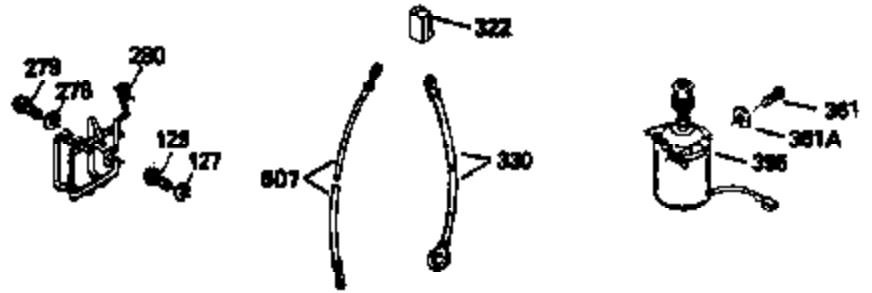

Ref #	Part Number	Qty	Description
92	650815	1	Belleville Washer
191	36559	1	S.E. Brake Bracket (Incl. 195)
238	650932	2	Screw, 10-32 x 49/64"
245	35066	1	Air Cleaner Filter
287	650926	2	Screw, 8-32 x 21/64"
301	35355	1	Fuel Cap
370A	36261	1	Lubrication Decal
390	590702	1	Rewind Starter (NOTE: This engine could have been built with 590637 starter. Refer to the design of the air intake louvers for part identification. Individual starter parts do not interchange.)

ILLUSTRATION SHOWS TYPICAL PARTS ONLY. ORDER BY PART NUMBER. PARTS NOT LISTED ARE SUPPLIED BY OEM.

VIEW 3 OF 3