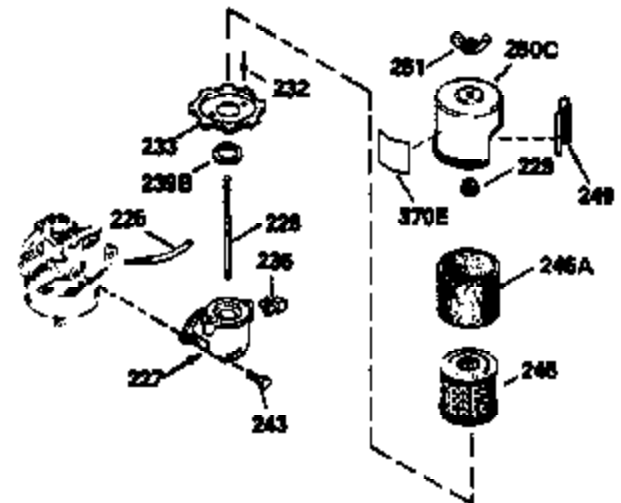

Ref #	Part Number	Qty	Description
92	650815	1	Belleville Washer
191	36559	1	S.E. Brake Bracket (Incl. 195)
238	650932	2	Screw, 10-32 x 49/64"
245	35066	1	Air Cleaner Filter
287	650926	2	Screw, 8-32 x 21/64"
301	35355	1	Fuel Cap
370A	36261	1	Lubrication Decal
390	590702	1	Rewind Starter (NOTE: This engine could have been built with 590637 starter. Refer to the design of the air intake louvers for part identification. Individual starter parts do not interchange.)

ILLUSTRATION SHOWS TYPICAL PARTS ONLY. ORDER BY PART NUMBER. PARTS NOT LISTED ARE SUPPLIED BY OEM.

VIEW 3 OF 3