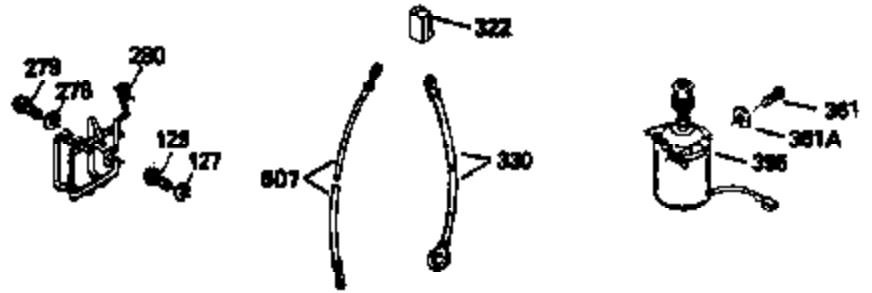

ILLUSTRATION SHOWS TYPICAL PARTS ONLY. ORDER BY PART NUMBER. PARTS NOT LISTED ARE SUPPLIED BY OEM.

VIEW 3 OF 3

Ref #	Part Number	Qty	Description
19	36281	1	Extension Spring
69	35261	1	* Mounting Flange Gasket
92	650815	1	Belleville Washer
182	6201	2	Screw, 1/4-28 x 7/8"
185	36544	1	Intake Pipe (Incl. 224)
186	34337	1	Governor Link
191	36559	1	S.E. Brake Bracket (Incl. 195)
223	650451	2	Screw, 1/4-20 x 1"
238	650932	2	Screw, 10-32 x 49/64"
241	35797	1	Air Cleaner Collar
245	35066	1	Air Cleaner Filter
250	35065	1	Air Cleaner Cover
277	650988	2	Screw, 1/4-20 x 2-5/16"
370A	36261	1	Lubrication Decal
416	36085	1	Spark Arrestor Kit (Incl. 417)(Optional)
417	650760	1	Screw, 8-32 x 3/8" (Optional)