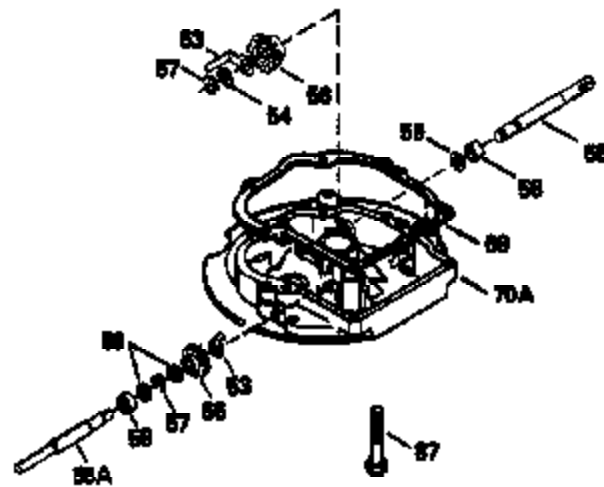

ILLUSTRATION SHOWS TYPICAL PARTS ONLY. ORDER BY PART NUMBER. PARTS NOT LISTED ARE SUPPLIED BY OEM.

VIEW 3 OF 3

Ref #	Part Number	Qty	Description
19	36281	1	Extension Spring
69	35261	1	* Mounting Flange Gasket
92	650815	1	Belleville Washer
182	6201	2	Screw, 1/4-28 x 7/8"
185	36544	1	Intake Pipe (Incl. 224)
186	34337	1	Governor Link
191	36559	1	S.E. Brake Bracket (Incl. 195)
223	650451	2	Screw, 1/4-20 x 1"
238	650932	2	Screw, 10-32 x 49/64"
241	35797	1	Air Cleaner Collar
245	35066	1	Air Cleaner Filter
250	35065	1	Air Cleaner Cover
277	650988	2	Screw, 1/4-20 x 2-5/16"
370A	36261	1	Lubrication Decal
416	36085	1	Spark Arrestor Kit (Incl. 417)(Optional)
417	650760	1	Screw, 8-32 x 3/8" (Optional)