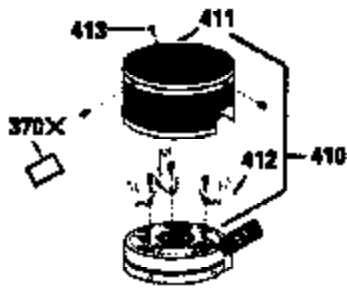

ILLUSTRATION SHOWS TYPICAL PARTS ONLY. ORDER BY PART NUMBER. PARTS NOT LISTED ARE SUPPLIED BY OEM.

VIEW 3 OF 3

Ref #	Part Number	Qty	Description
19	36281	1	Extension Spring
69	35261	1	* Mounting Flange Gasket
92	650815	1	Belleville Washer
182	6201	2	Screw, 1/4-28 x 7/8"
185	36544	1	Intake Pipe (Incl. 224)
186	34337	1	Governor Link
191	36559	1	S.E. Brake Bracket (Incl. 195)
223	650451	2	Screw, 1/4-20 x 1"
238	650932	2	Screw, 10-32 x 49/64"
241	35797	1	Air Cleaner Collar
245	35066	1	Air Cleaner Filter
250	35065	1	Air Cleaner Cover
277	650988	2	Screw, 1/4-20 x 2-5/16"
370A	36261	1	Lubrication Decal
416	36085	1	Spark Arrestor Kit (Incl. 417)(Optional)
417	650760	1	Screw, 8-32 x 3/8" (Optional)