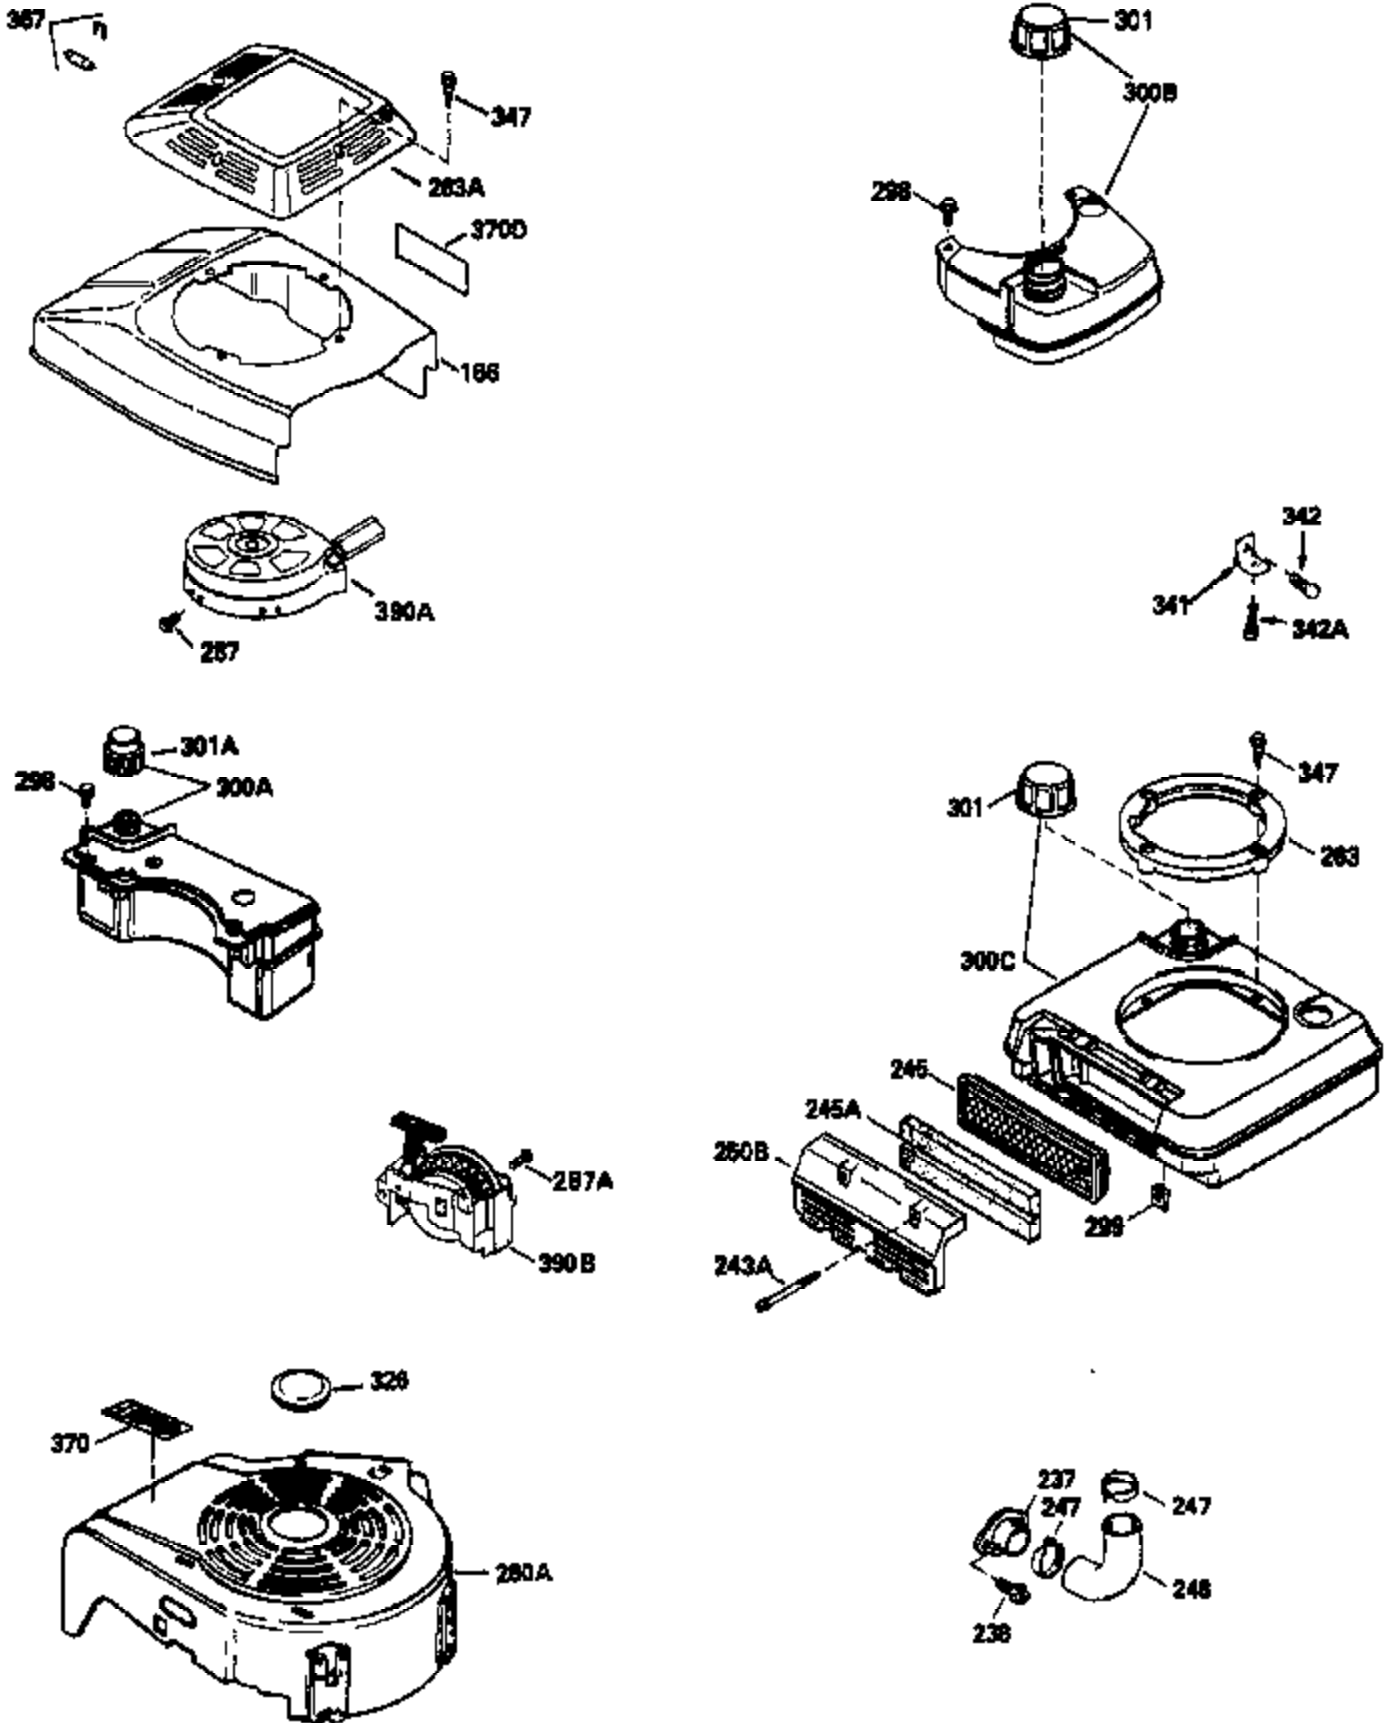

ILLUSTRATION SHOWS TYPICAL PARTS ONLY. ORDER BY PART NUMBER. PARTS NOT LISTED ARE SUPPLIED BY OEM.

VIEW 2 OF 3

Ref #	Part Number	Qty	Description
92	650815	1	Belleville Washer
166	35827	1	Engine Shroud
191	36559	1	S.E. Brake Bracket (Incl. 195)
238	650932	2	Screw, 10-32 x 49/64"
245	35066	1	Air Cleaner Filter
263A	35821	1	Starter Grill
287	650926	2	Screw, 8-32 x 21/64"
301	35355	1	Fuel Cap
347	650898	4	Screw, 10-32 x 27/32"
370A	36261	1	Lubrication Decal
390	590702	1	Rewind Starter (NOTE: This engine could have been built with 590637 starter. Refer to the design of the air intake louvers for part identification. Individual starter parts do not interchange.)