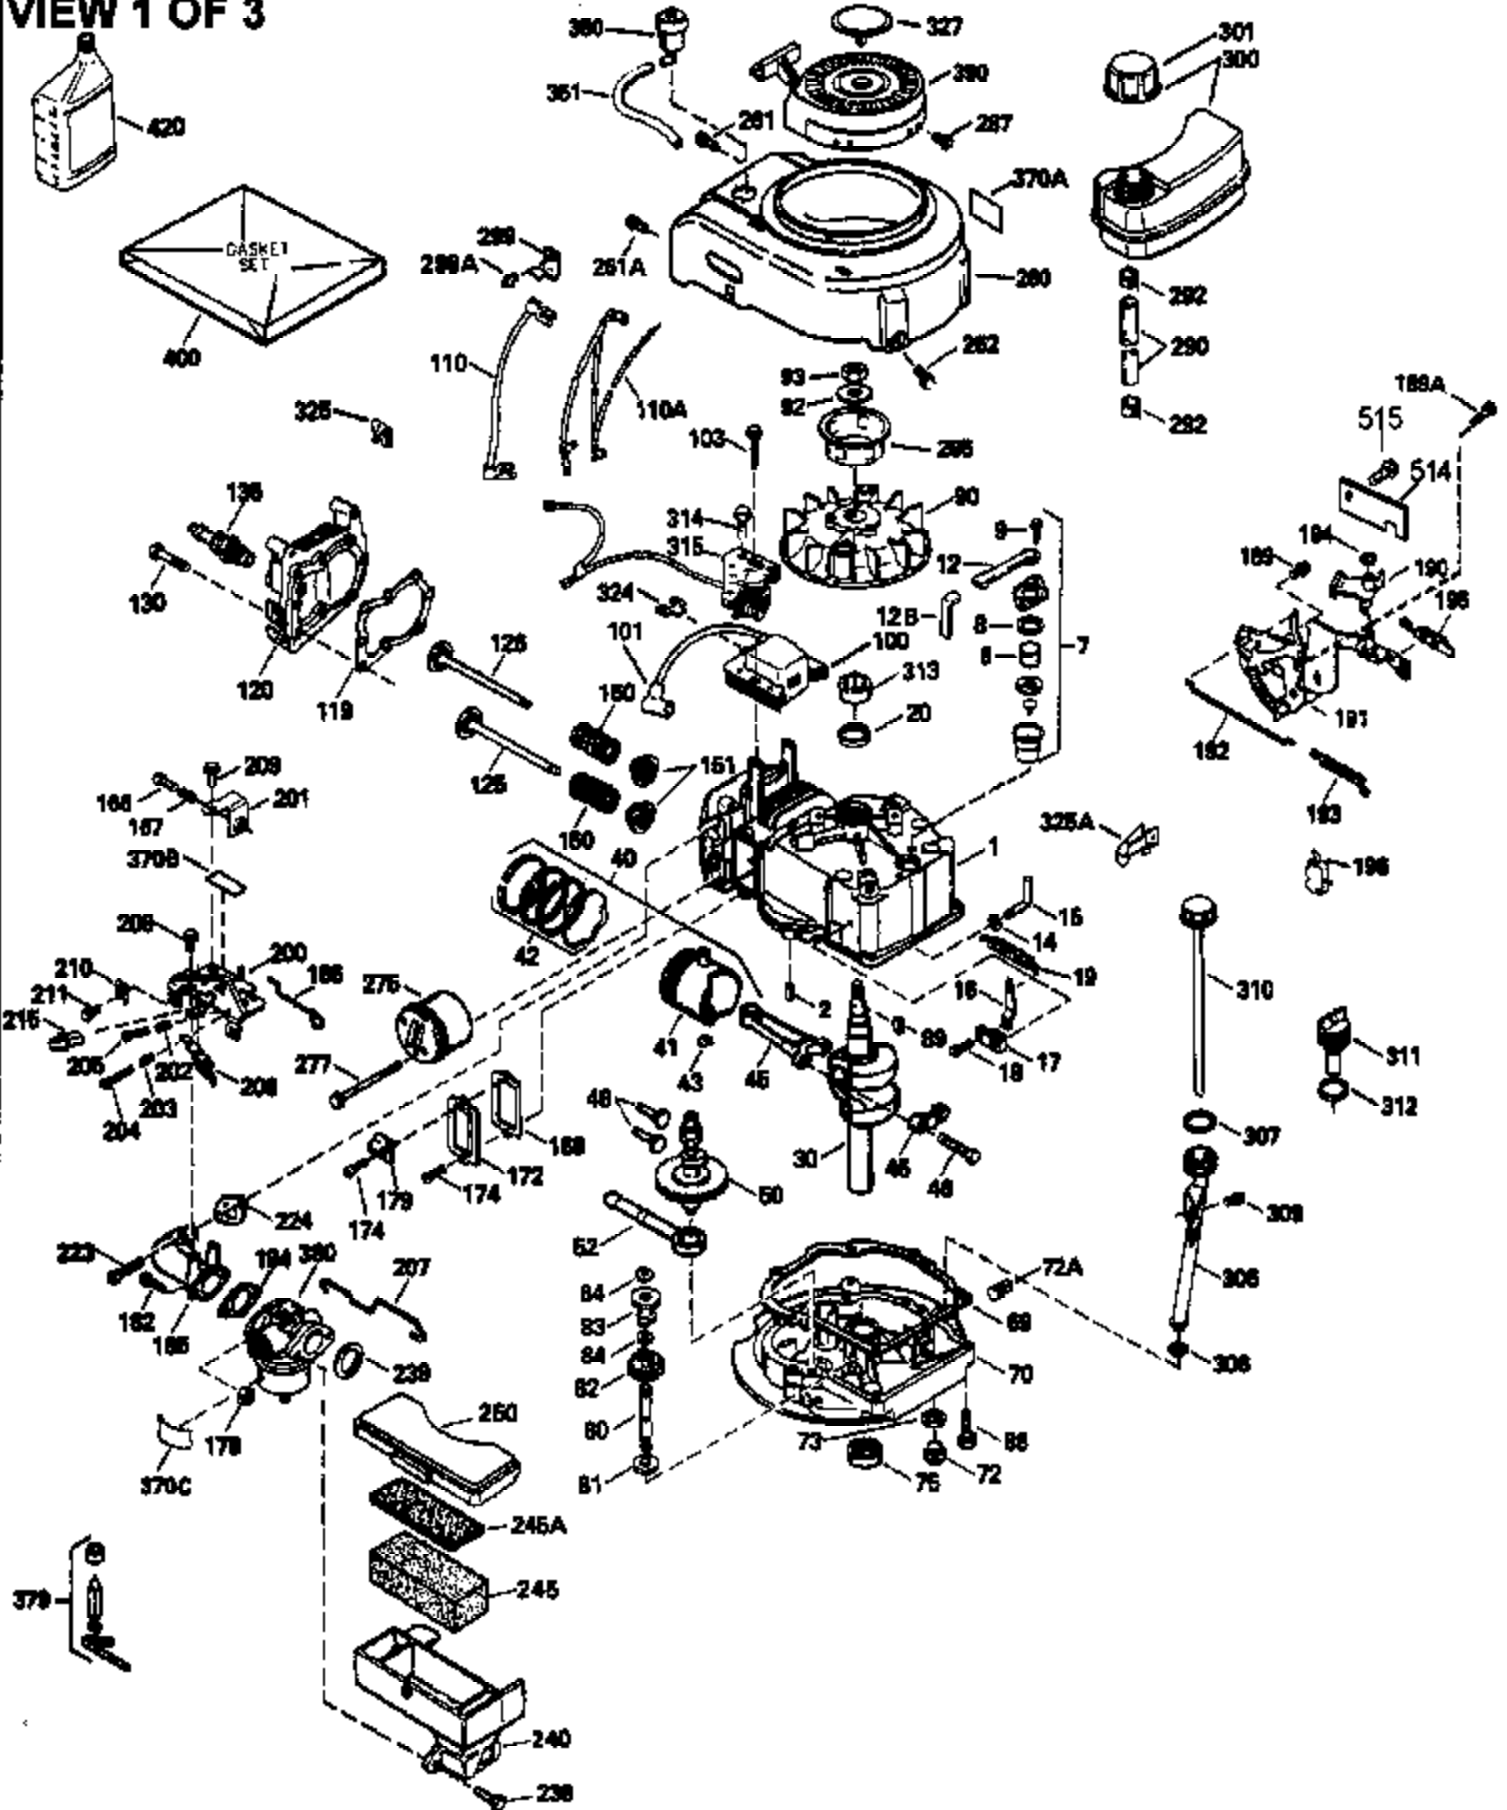

ILLUSTRATION SHOWS TYPICAL PARTS ONLY. ORDER BY PART NUMBER. PARTS NOT LISTED ARE SUPPLIED BY OEM.

VIEW 1 OF 3