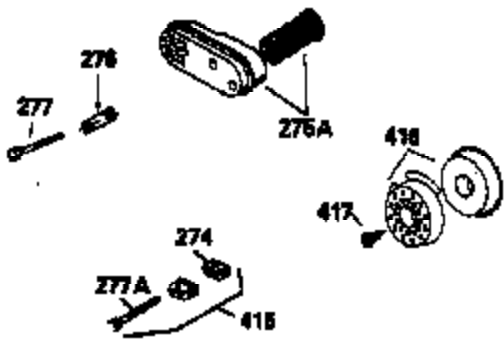

ILLUSTRATION SHOWS TYPICAL PARTS ONLY. ORDER BY PART NUMBER. PARTS NOT LISTED ARE SUPPLIED BY OEM.

VIEW 3 OF 3

Ref #	Part Number	Qty	Description
19	36281	1	Extension Spring
69	35261	1	* Mounting Flange Gasket
92	650815	1	Belleville Washer
182	6201	2	Screw, 1/4-28 x 7/8"
185	36544	1	Intake Pipe (Incl. 224)
186	34337	1	Governor Link
191	36559	1	S.E. Brake Bracket (Incl. 195)
223	650451	2	Screw, 1/4-20 x 1"
238	650932	2	Screw, 10-32 x 49/64"
241	35797	1	Air Cleaner Collar
245	35066	1	Air Cleaner Filter
250	35065	1	Air Cleaner Cover
277	650988	2	Screw, 1/4-20 x 2-5/16"
370A	36261	1	Lubrication Decal
416	36085	1	Spark Arrestor Kit (Incl. 417)(Optional)
417	650760	1	Screw, 8-32 x 3/8" (Optional)