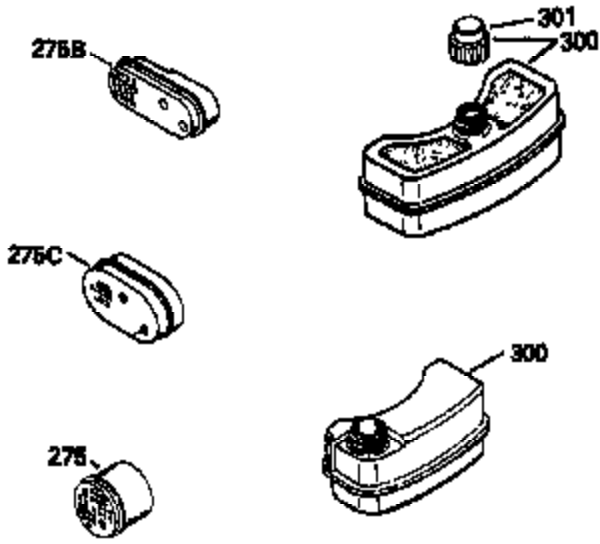

ILLUSTRATION SHOWS TYPICAL PARTS ONLY. ORDER BY PART NUMBER. PARTS NOT LISTED ARE SUPPLIED BY OEM.

Ref #	Part Number	Qty	Description
12B	34695	1	Breather Tube Elbow
12A	36558	1	Breather Cover & Tube (Incl. 12B)
40	36073	1	Piston, Pin & Ring Set (Std.)
40	36074	1	Piston, Pin & Ring Set (.010" OS)
40	36075	1	Piston, Pin & Ring Set (.020" OS)
69	35261	1	* Mounting Flange Gasket
72	30572	1	Oil Drain Plug (Incl. 73)
73	28833	1	Drain Plug Gasket
75	27897	1	Oil Seal
86	650488	6	Screw, 1/4-20 x 1-1/4"
166	35827	1	Engine Shroud
215	35511	1	Control Knob
238	650932	2	Screw, 10-32 x 49/64"
239	34338	1	* Air Cleaner Gasket
241	35797	1	Air Cleaner Collar
250	35065	1	Air Cleaner Cover
260	35826	1	Blower Housing
263A	35821	1	Starter Grill
275	36473	1	Muffler (Incl. 277)
300	35586	1	Fuel Tank (Incl. 292 & 301)
301	36246	1	Fuel Cap
370B	35167	1	Control Decal
370A	36261	1	Lubrication Decal
380	632733	1	Carburetor (Incl. 184)
416	36085	1	Spark Arrestor Kit (Incl. 416)(Optional)
417	650760	1	Screw, 8-32 x 3/8" (Optional)